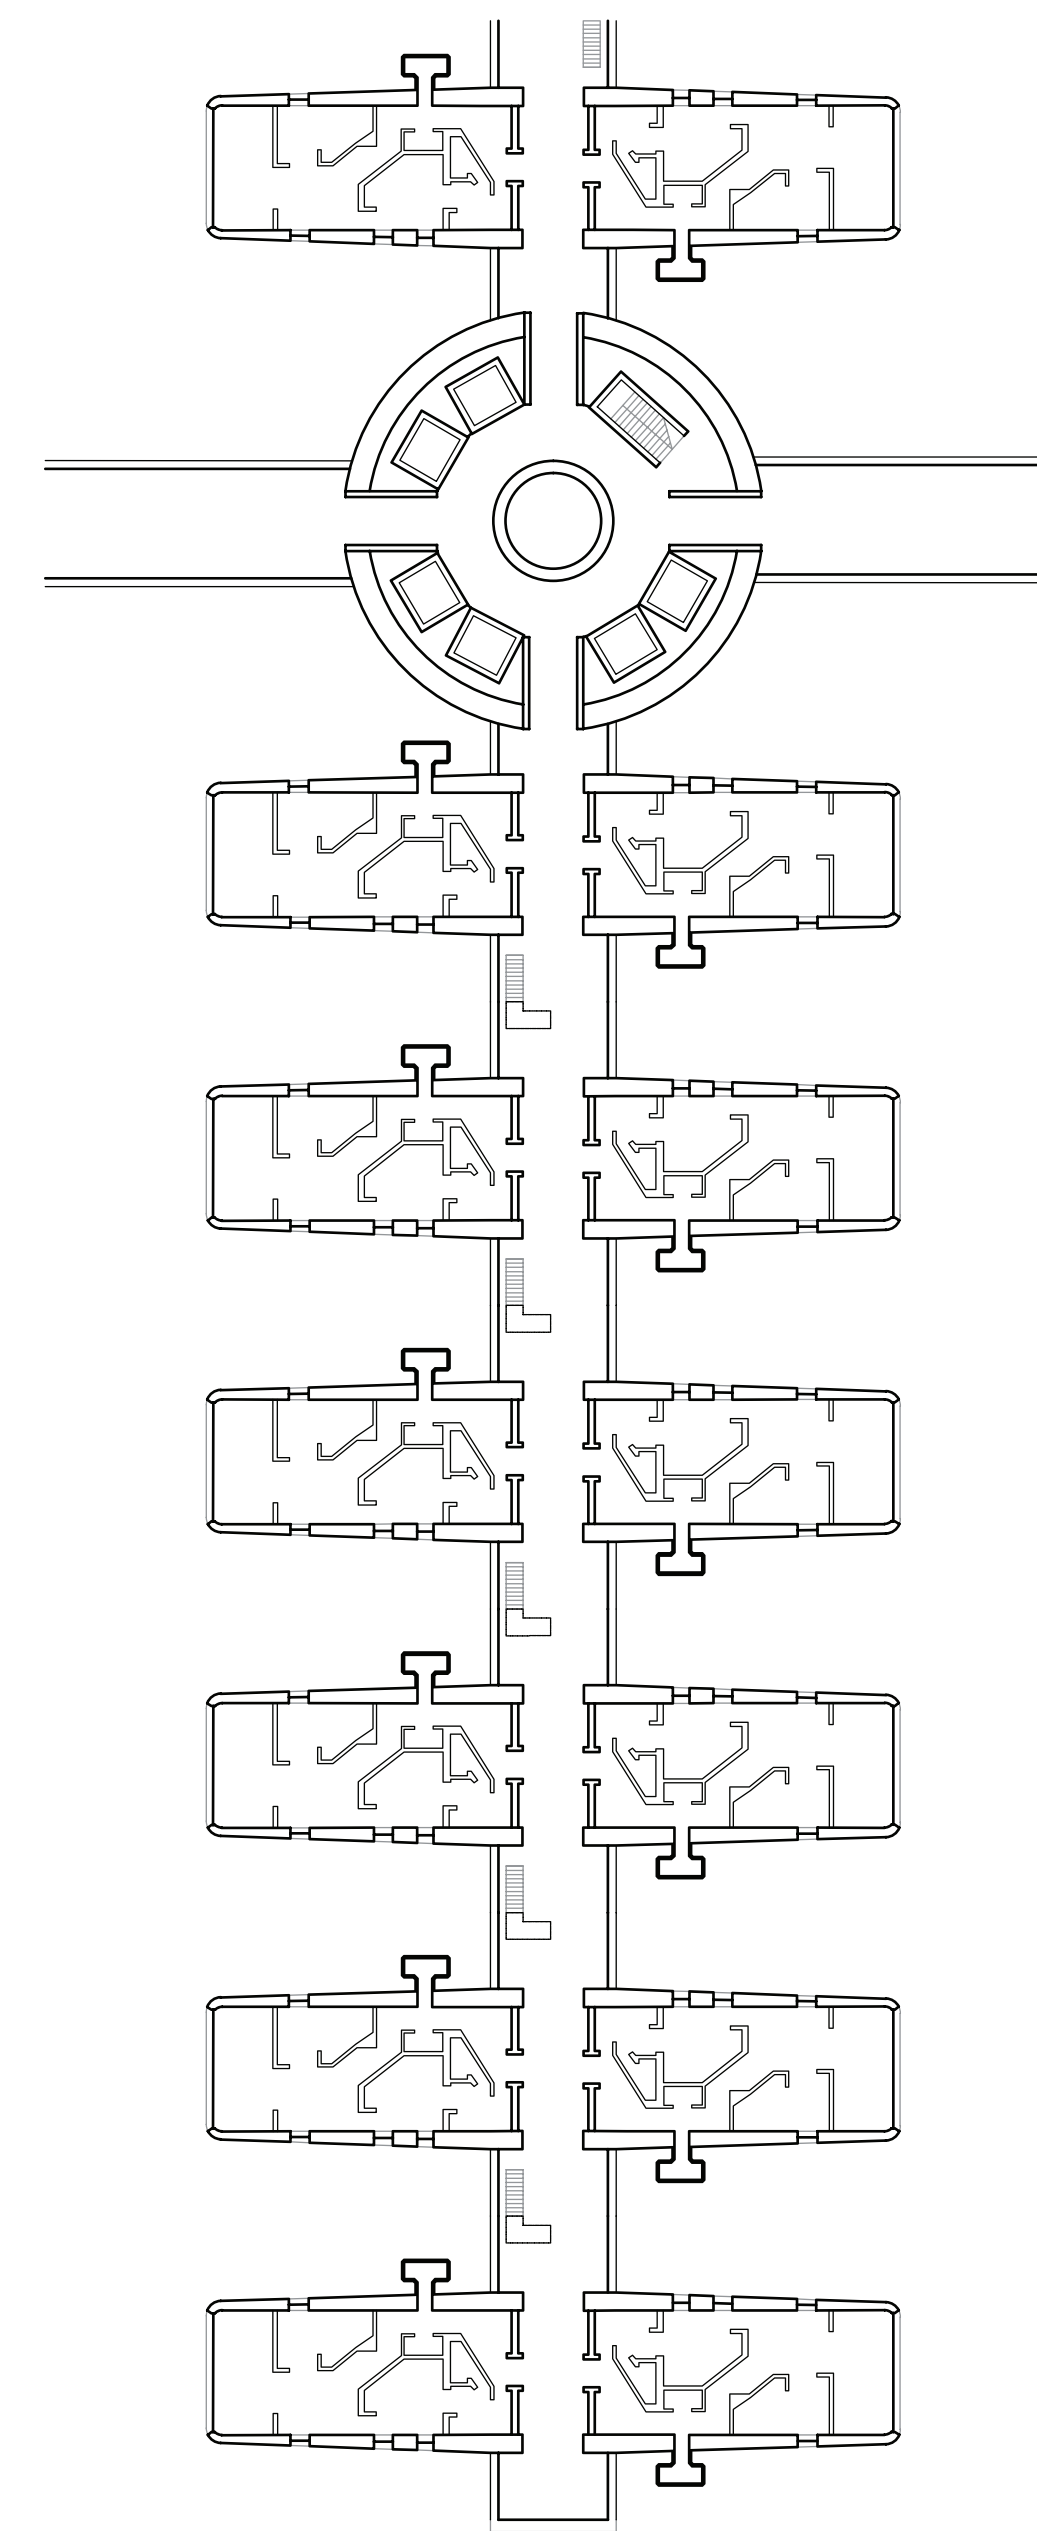

City in the Air

Arata Isozaki
Analyzing the Units

Branch + Capsule Plan Perspective

View from Rooftop Terrace

Capsule Level
1/32 = 1'-0"

Branch Level
1/32 = 1'-0"

Capsule Plan
1/16 = 1'-0"