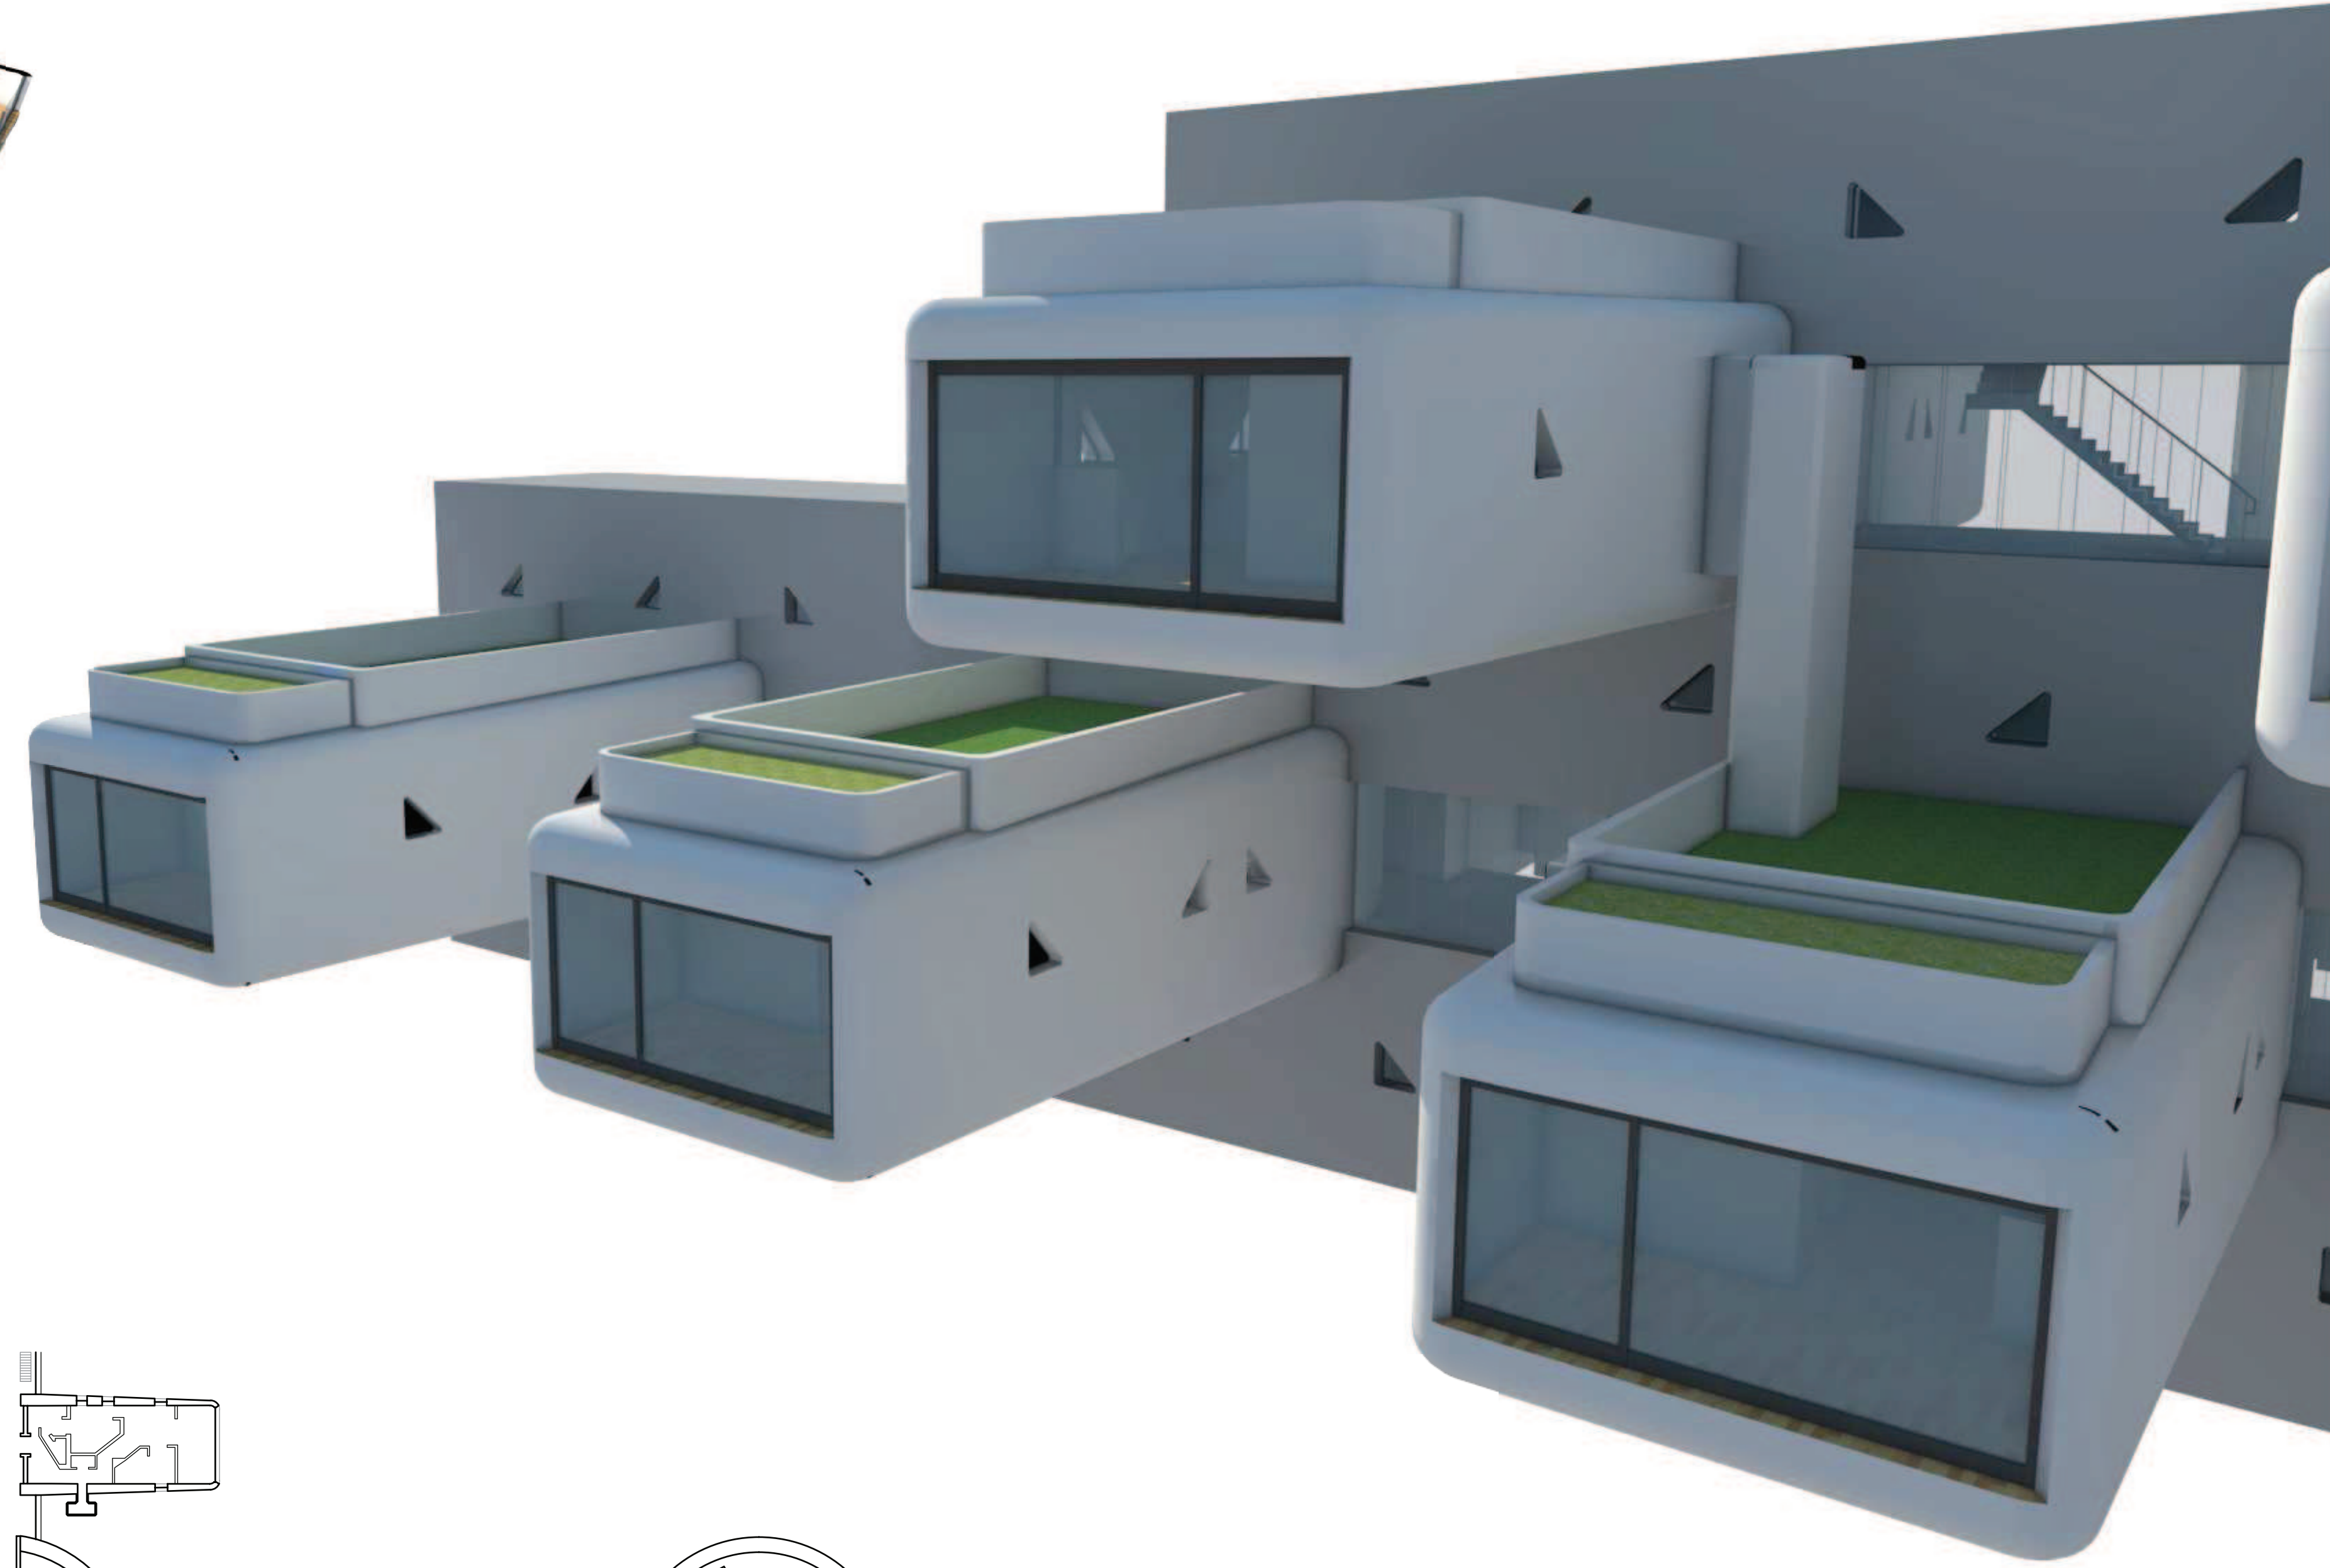

City in the Air

Arata Isozaki
Analyzing the Units

Branch + Capsule Plan Perspective

View from Rooftop Terrace

Capsule Level
1/32 = 1'-0"

Branch Level
1/32 = 1'-0"

Capsule Plan
1/16 = 1'-0"