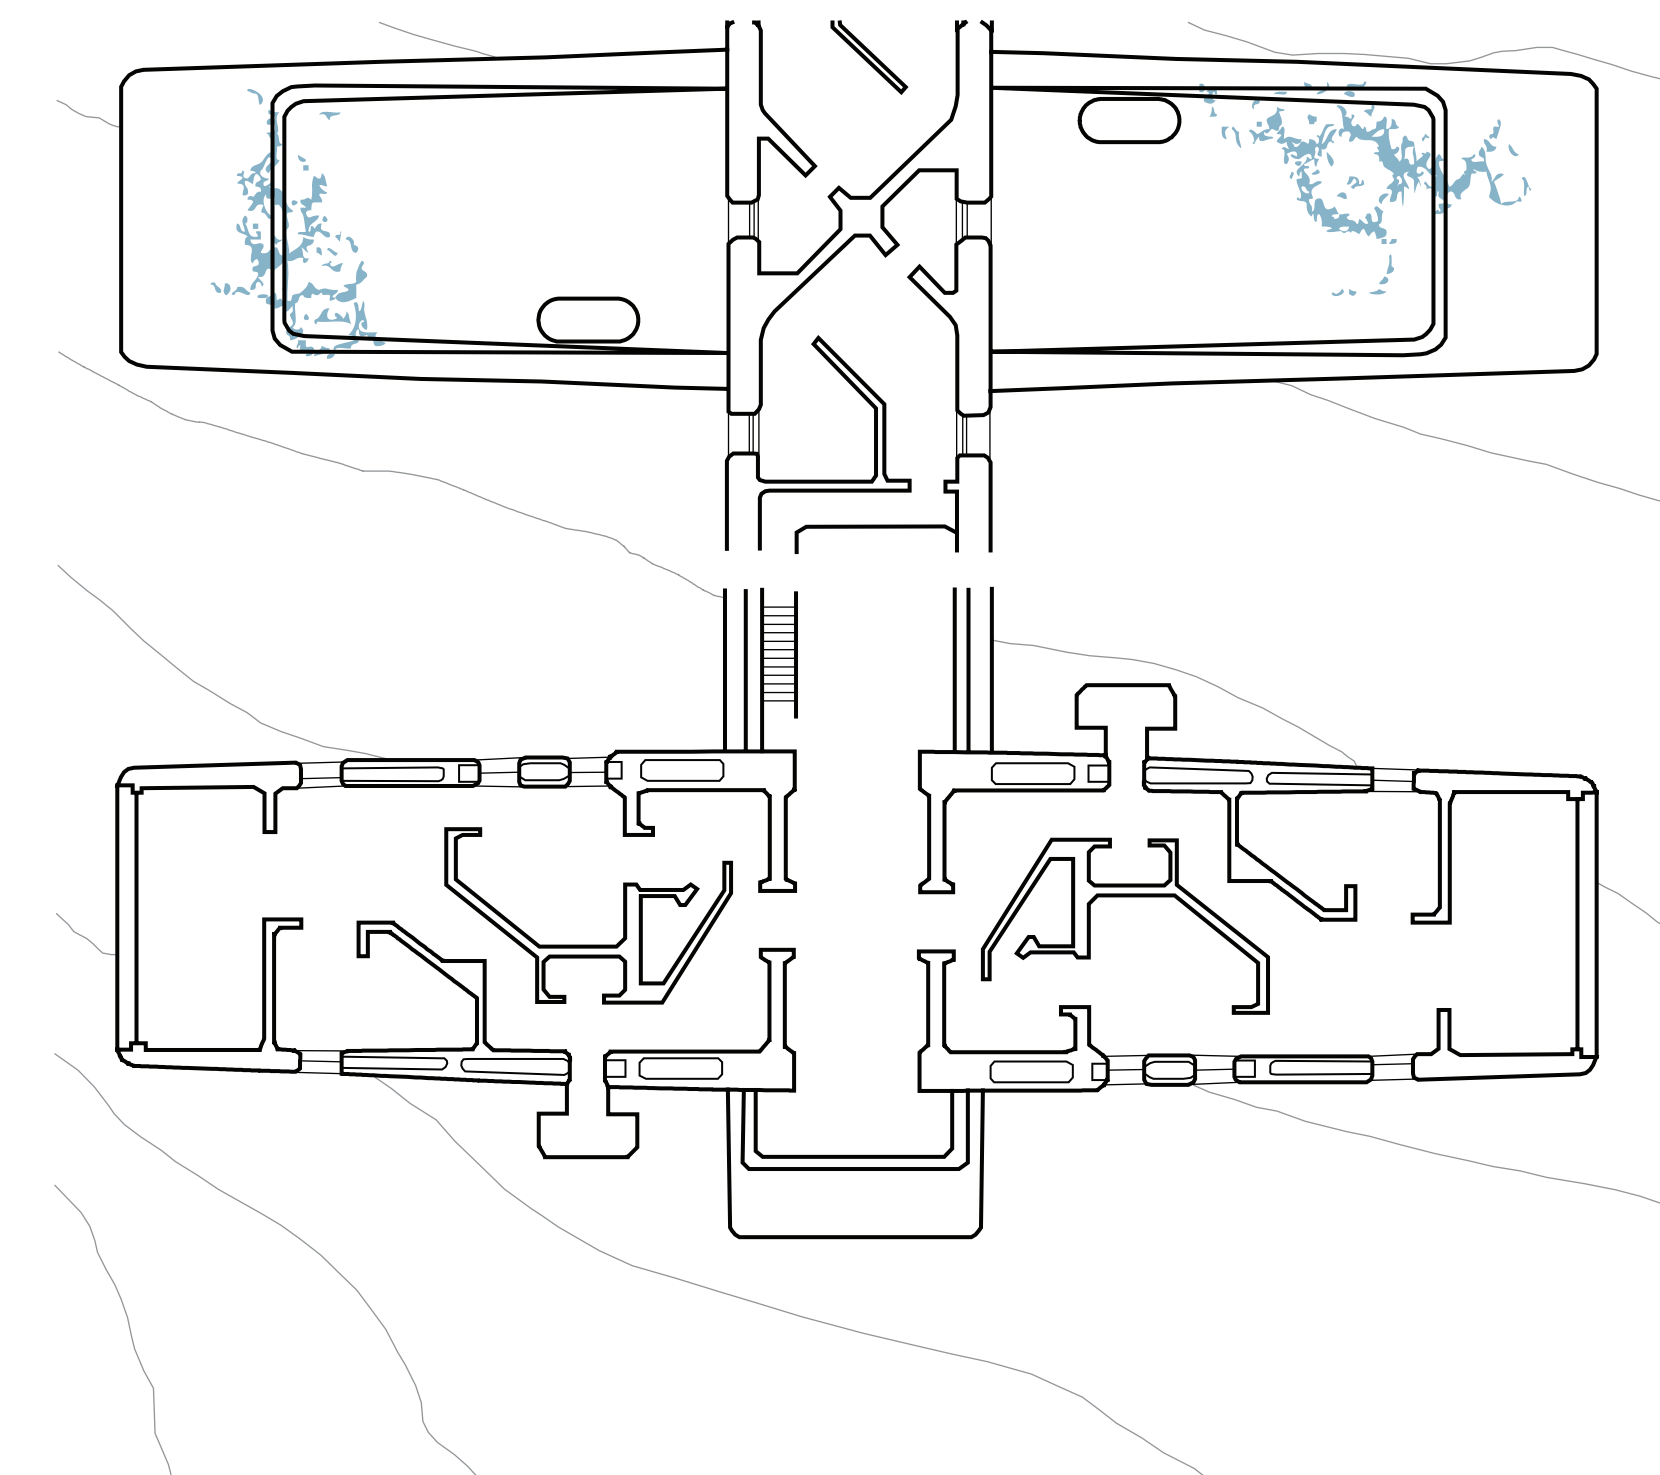

City in the Air

Arata Isozaki
Analyzing the Units

Branch + Capsule Plan Perspective

View from Rooftop Terrace

Capsule Level
1/32 = 1'-0"

Branch Level
1/32 = 1'-0"

Capsule Plan
1/16 = 1'-0"