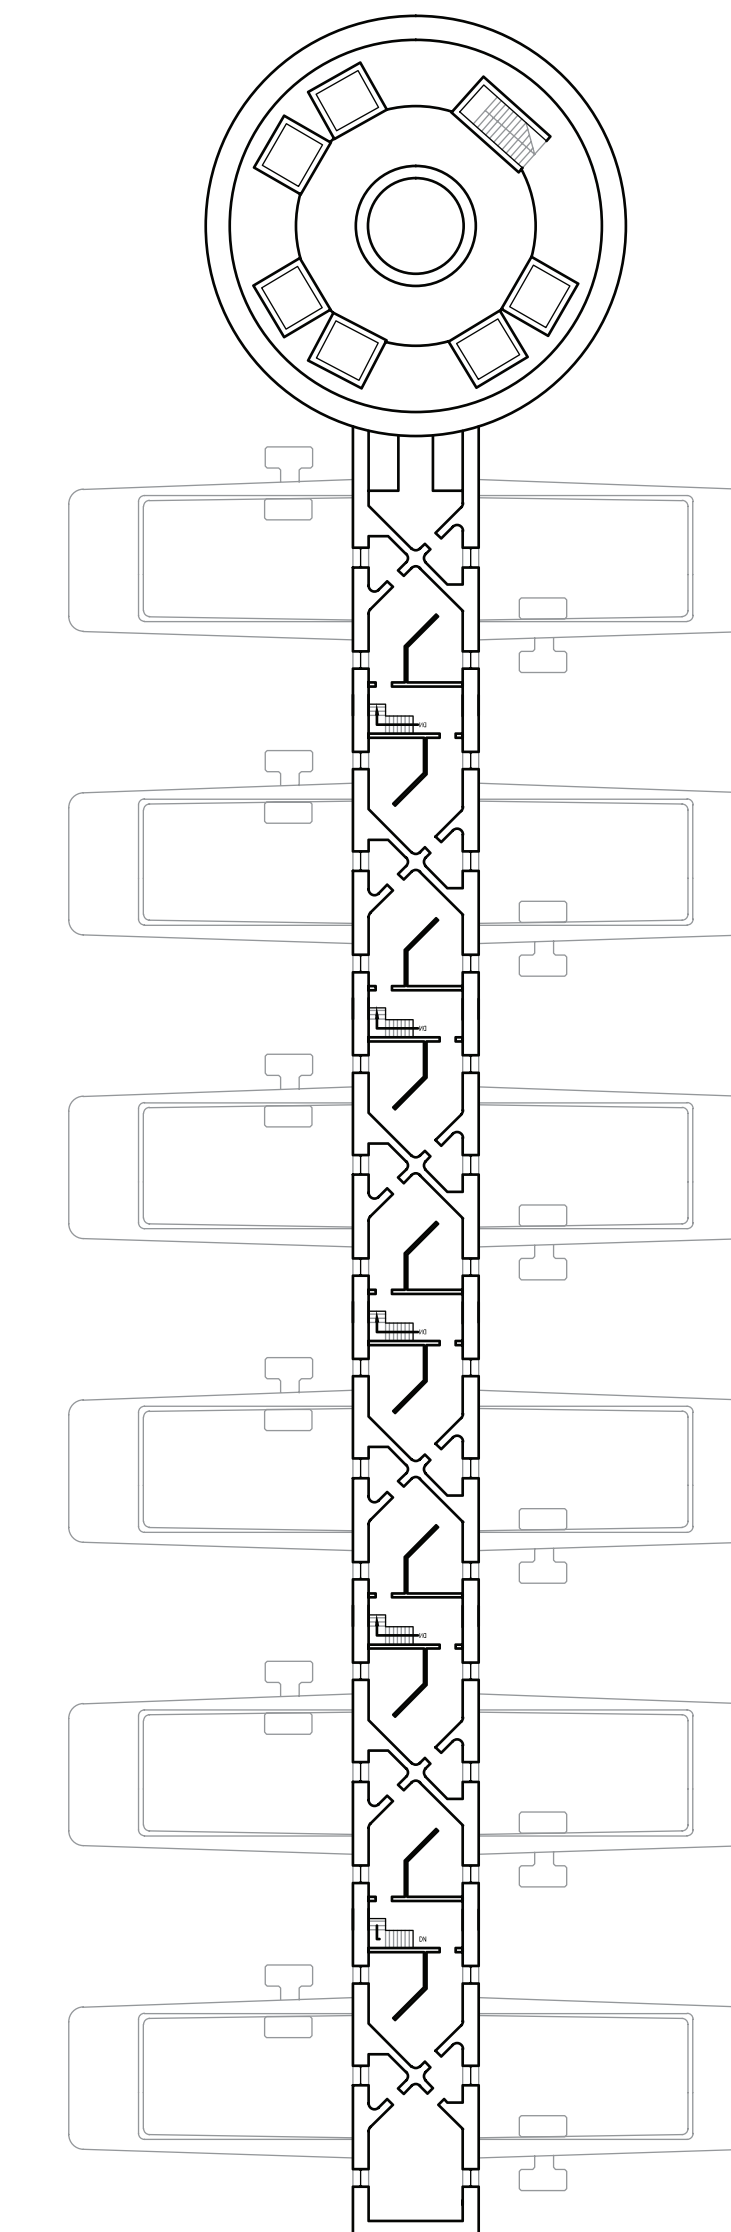

City in the Air

Arata Isozaki
Analyzing the Units

Branch + Capsule Plan Perspective

View from Rooftop Terrace

Capsule Level
1/32 = 1'-0"

Branch Level
1/32 = 1'-0"

Capsule Plan
1/16 = 1'-0"