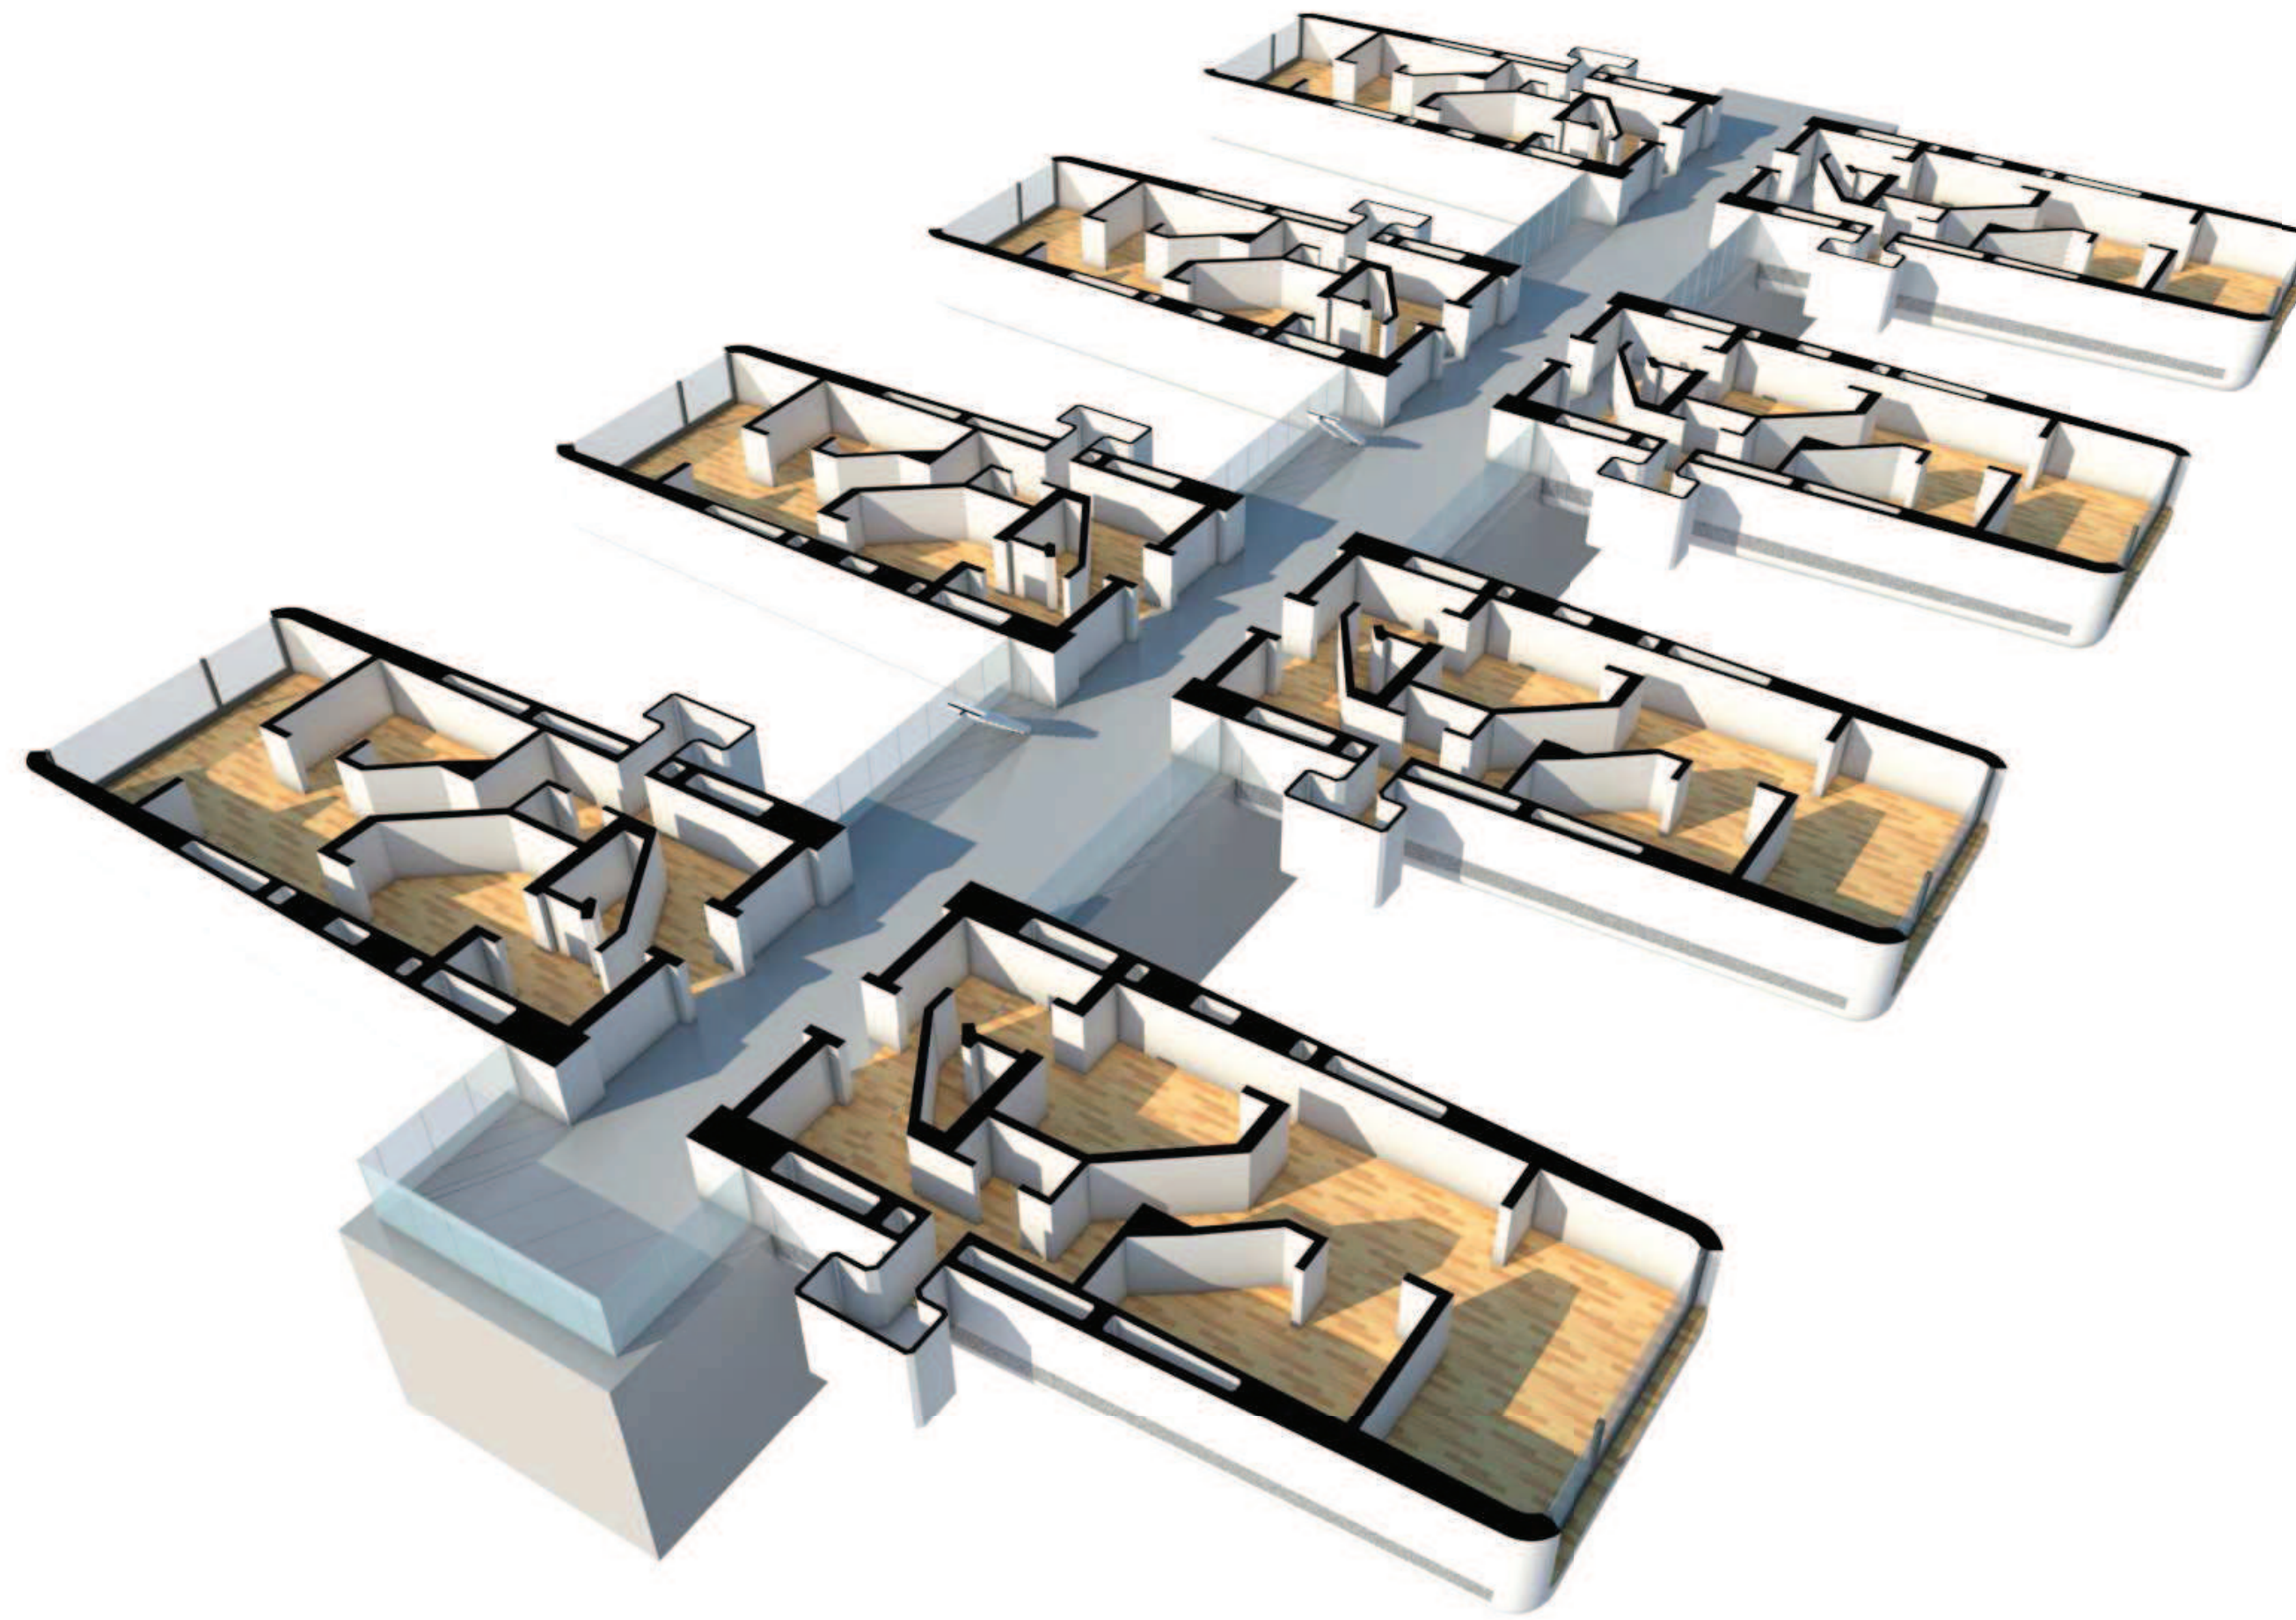

City in the Air

Arata Isozaki
Analyzing the Units

Branch + Capsule Plan Perspective

View from Rooftop Terrace

Capsule Level
1/32 = 1'-0"

Branch Level
1/32 = 1'-0"

Capsule Plan
1/16 = 1'-0"