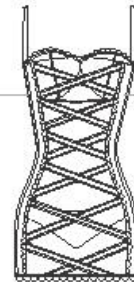

Stretch satin ribbon

Boning on inside of bustier

Attached lace overlay skirt

Separate nylon bottoms

Elastic, plush, adjustable garters

98% nylon 2% spandex. 2x2 Knit.

Pure...