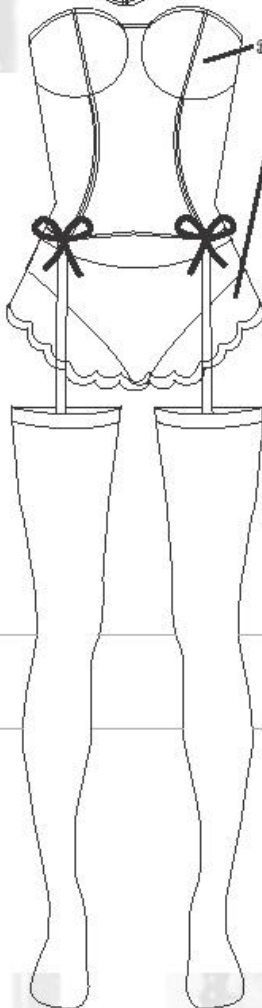

Stretch satin ribbon

Boning on inside of bustier

Attached lace overlay skirt

Separate nylon bottoms

Elastic, plush, adjustable garters

98% nylon 2% spandex. 2x2 Knit.

Pure...