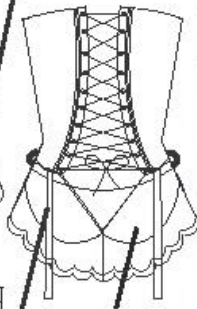

Stretch satin ribbon

Boning on inside of bustier

Attached lace overlay skirt

Separate nylon bottoms

Elastic, plush, adjustable garters

98% nylon 2% spandex. 2x2 Knit.

Pure...