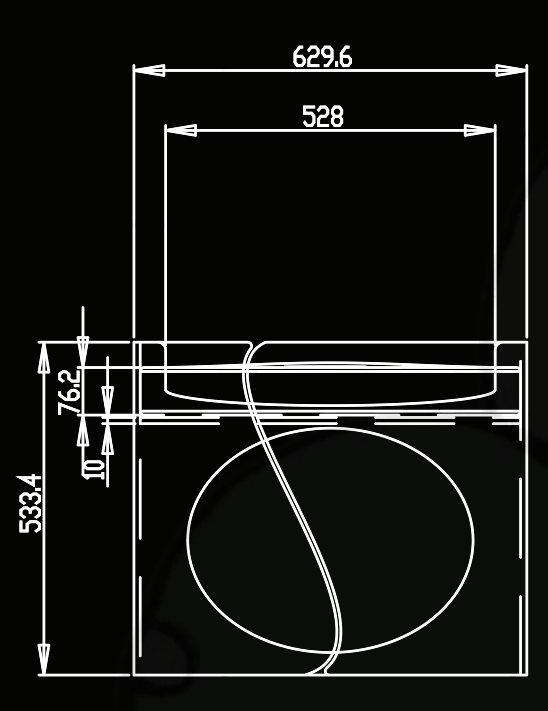

Bar Stool

Nightstand

Stool

Statement of Line

Curves

- Bar Stool
- Nightstand
- Low Stool

Materials

Curve Inspired by Italian Leather Stitching used on Italian Leather Boots and Satchels