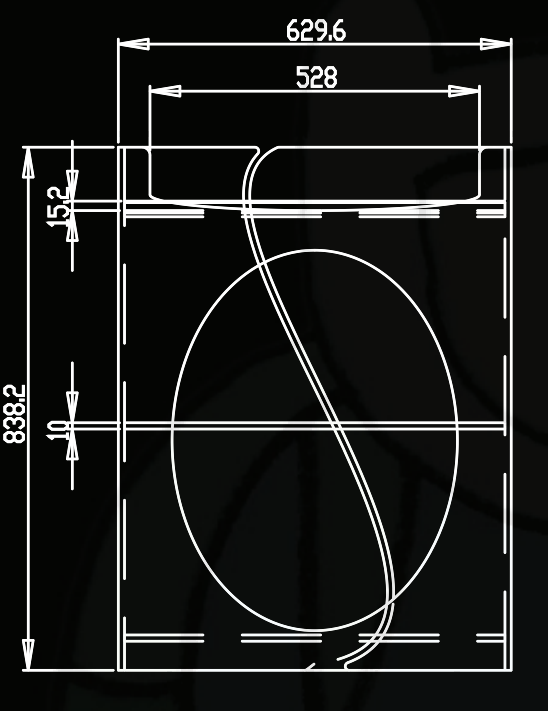

Bar Stool

Nightstand

Stool

Statement of Line

Curves

- Bar Stool
- Nightstand
- Low Stool

Materials

Curve Inspired by Italian Leather Stitching used on Italian Leather Boots and Satchels