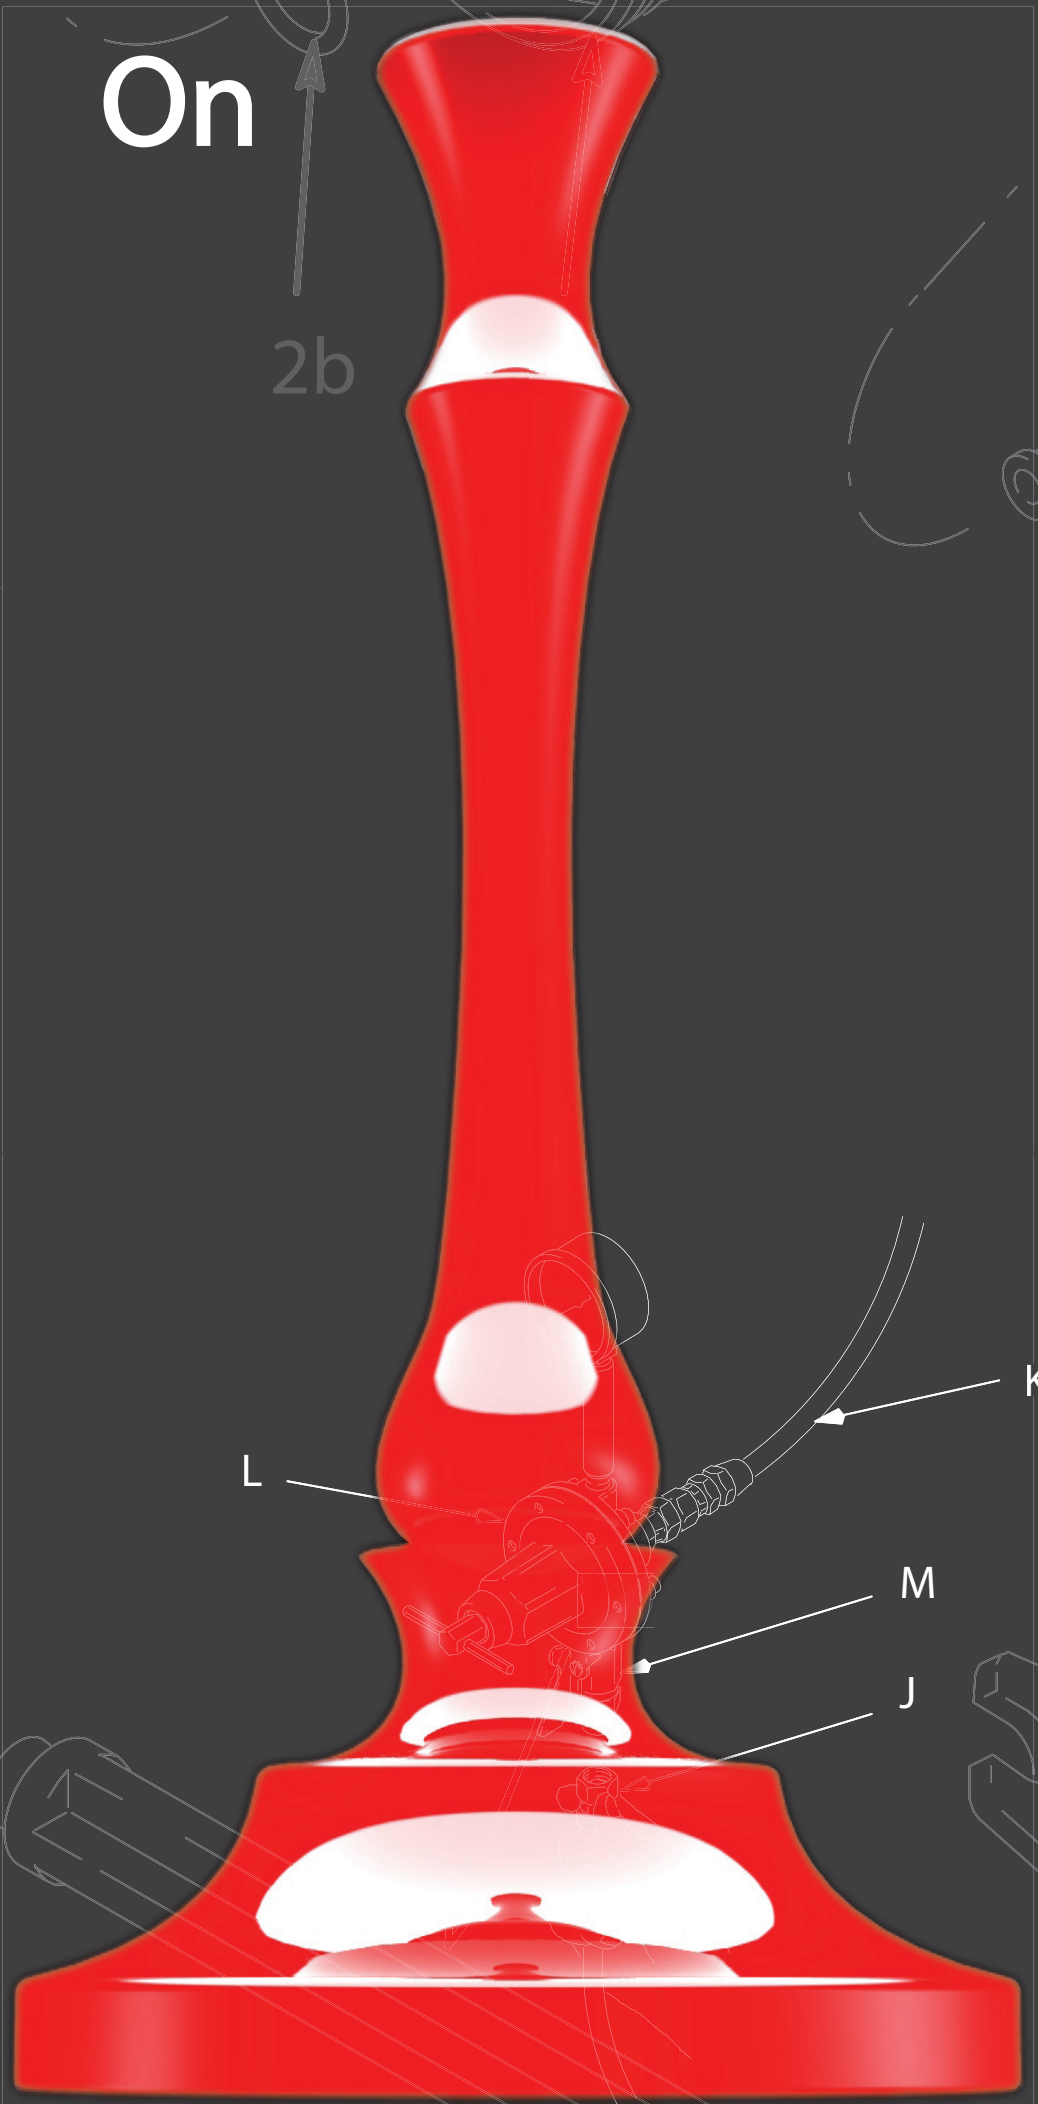

sixinch

865.5

1828.8

Scale 1:32
Dimensions in MM

On

Off

Colour Palette

This floor lamp was inspired by iconic boardgame pieces. There is a slight irony created when what once used to be miniature pieces are blown up in scale and used as tools for living. This particular object is an oversized candlestick much like the candlestick that can be found included as a murder weapon from the board-game clue. It is fabricated from translucent rotomolded plastic and is lit by a standard fluorescent lightbulb.