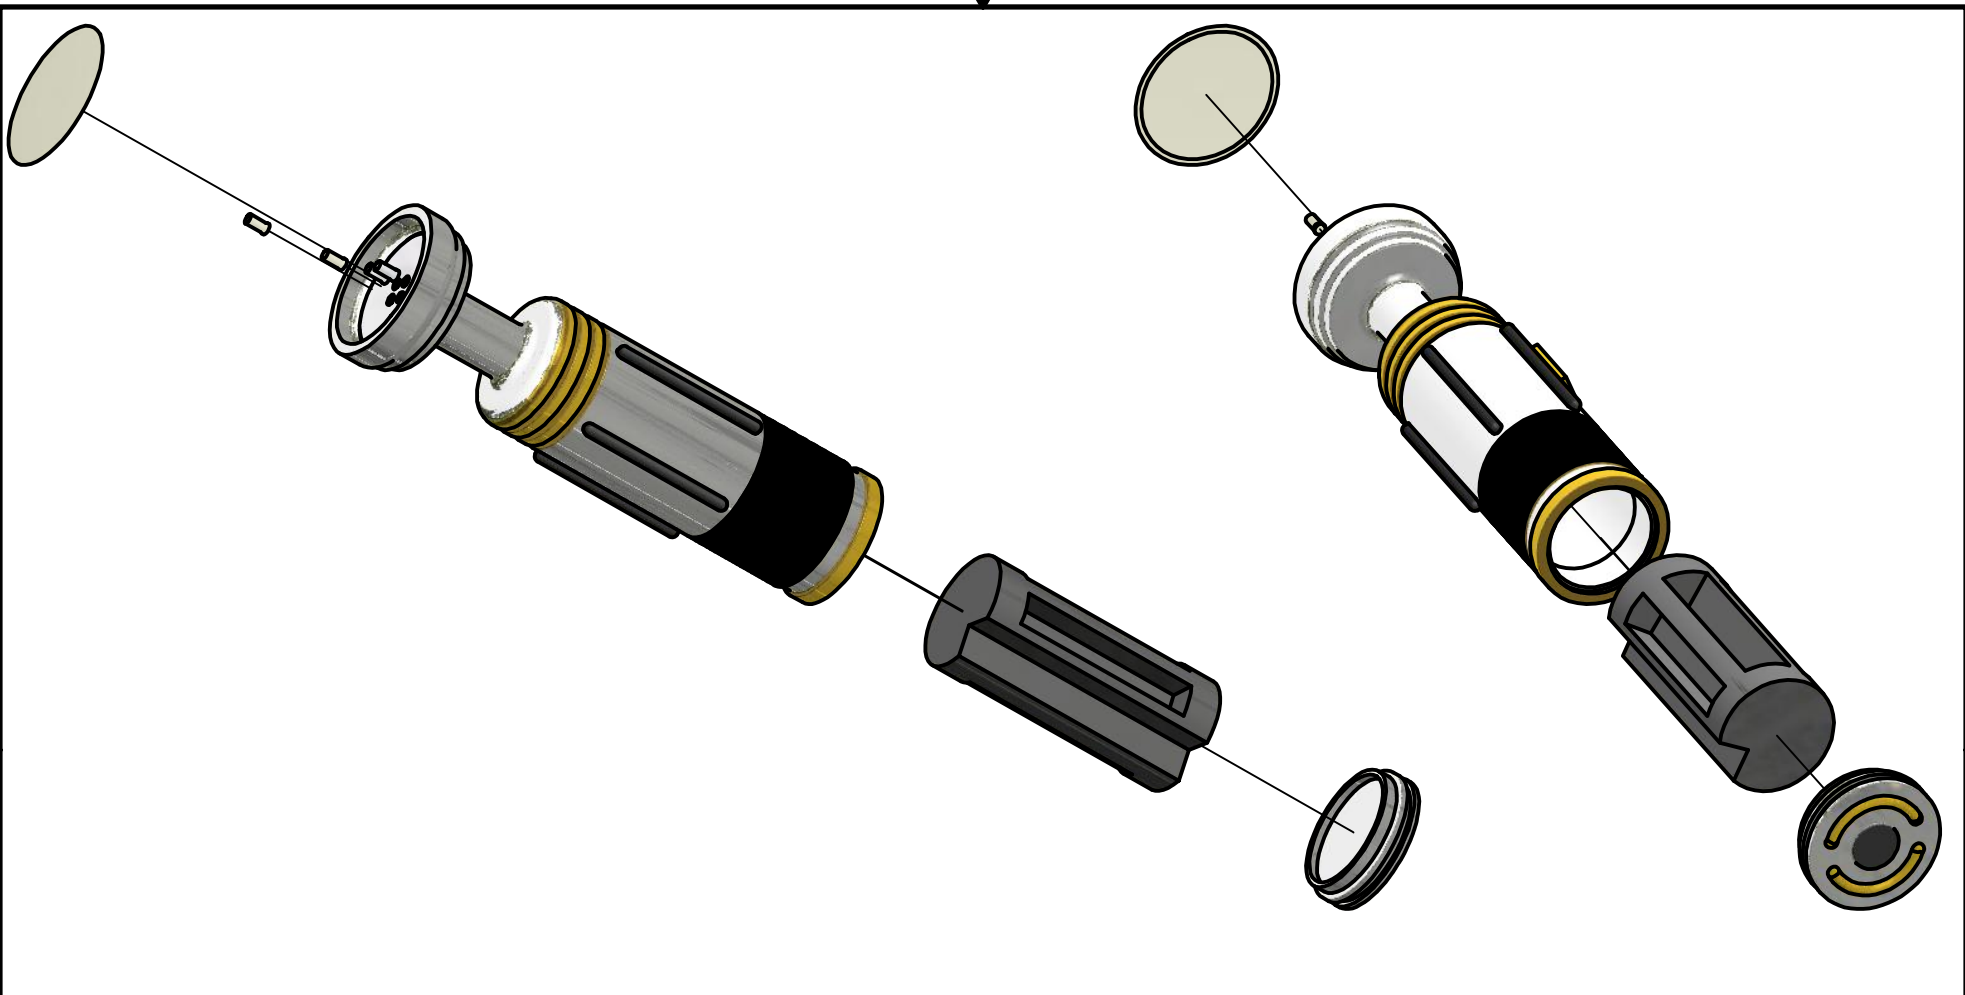

2

1

B

B

PRODUCED BY AN AUTODESK EDUCATIONAL PRODUCT

PRODUCED BY AN AUTODESK EDUCATIONAL PRODUCT

A

A

DRAWN Gerald Richardson Jr. 3/4/2011		TITLE Flashlight		
CHECKED				
QA				
MFG				
APPROVED				
SIZE A		DWG NO flashlight	REV	
		SCALE	SHEET 1 OF 1	

2

1