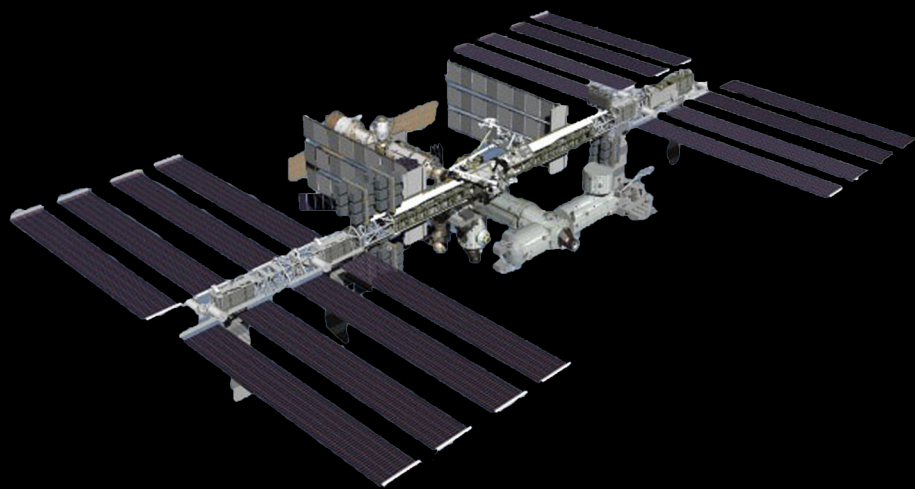

Dynamic.

Fall separates for men and women inspired by the study of fluid motion on objects in space.

Jacquard
Polyester

Plain Weave
Cotton/Poly Blend

Brocade Polyester

Jersey Knit Bamboo

Antique Satin Acetate/Rayon

Knit Lace Polyester

Twill Cotton

Green 1000

Gray 2001

Gray 2000

Violet 3000

Gray 2002

Black 0000