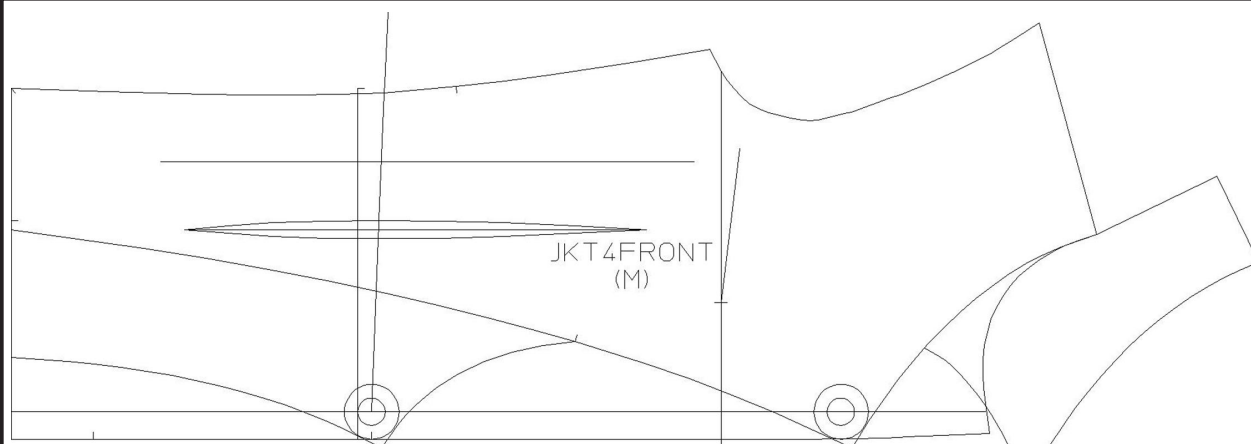

Dynamic.

Fall separates for men and women inspired by the study of fluid motion on objects in space.

Jacquard
Polyester

Plain Weave
Cotton/Poly Blend

Brocade Polyester

Jersey Knit Bamboo

Antique Satin Acetate/Rayon

Knit Lace Polyester

Twill Cotton

Green 1000

Gray 2001

Gray 2000

Violet 3000

Gray 2002

Black 0000