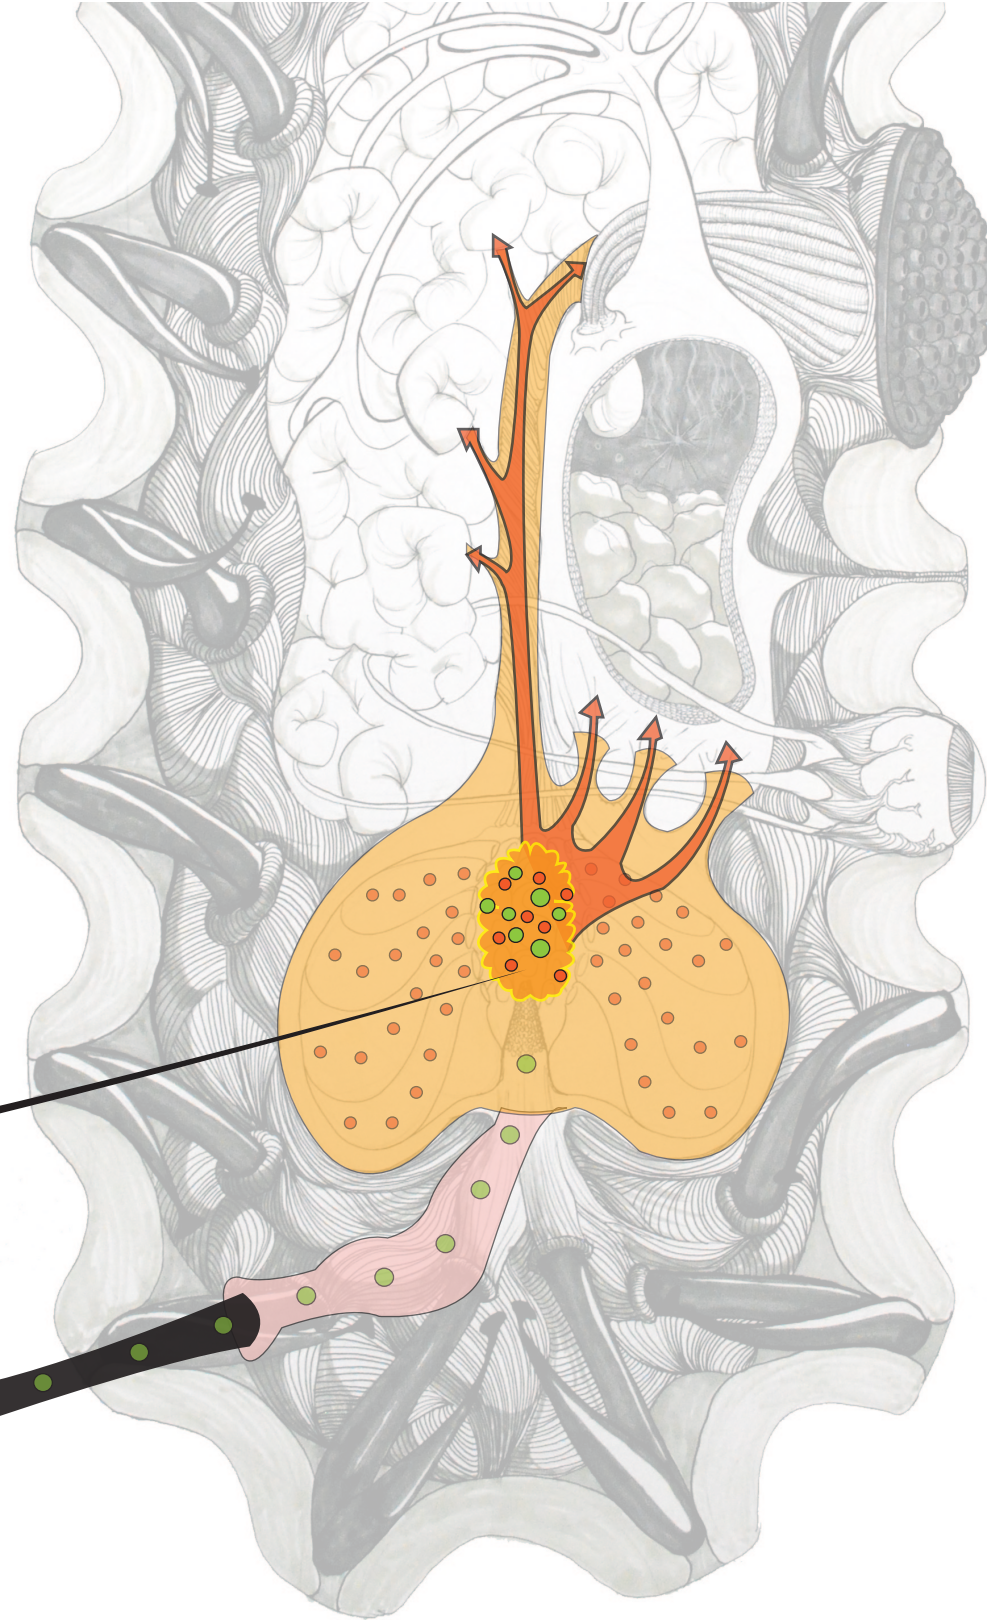

The ethane and CBB react to create an explosion

## The Mold Brings Life...

The way Cypatian life is created and perpetuated is through the consumption of alcohol, making them the only functioning alcoholics in the galaxy.

The Cypatians collect alcohol nutrients (ethane) from fermenting molds on their planet. They walk over the plants and absorb the ethane into their feet. It then travels up the leg and through the muscle tissue until it gets deposited into the combustion chamber. In the chamber the ethane reacts with an excreted hormone called *combustibalis* (CBB), and it creates an explosion that is propelled throughout the body to all of the organs and muscles.