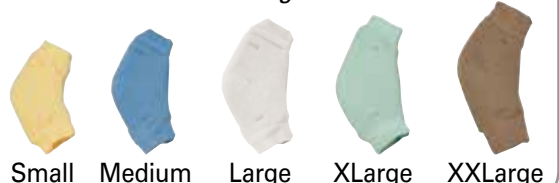

## Help prevent skin tears and bruises

AliMed non-compressive **Arm and Leg Sleeves** offer full extremity protection for fragile shins, ankles, forearms, elbows, and more while maintaining warmth. Sold in pairs.

ARM	LENGTH	PR	6 PR/CS
S	14"	#66778	#66 77806
M	15"	#66779	#66 77906
L	17"	#66780	#66 78006
XL	18"	#66781	#66 78106
LEG			
S	13"	#66782	#66 78206

Color-coded bands indicate size

## Generous padding for pressure relief

AliMed **Heel and Elbow Protectors** with comfort cuffs provide protection for elbows, heels, or knees without trapping heat or compromising circulation. Sold in pairs.

SIZE	FITS UP TO	COLOR	PR	6 PR/CS
S	16"	YELLOW	#66773	#66 77306
M	17"	LT. BLUE	#66774	#66 77406
L	19"	WHITE	#66775	#66 77506
XL	23"	LT. GREEN	#66776	#66 77606
XXL	25"	BEIGE	#66777	#66 77706

Available in the following sizes: