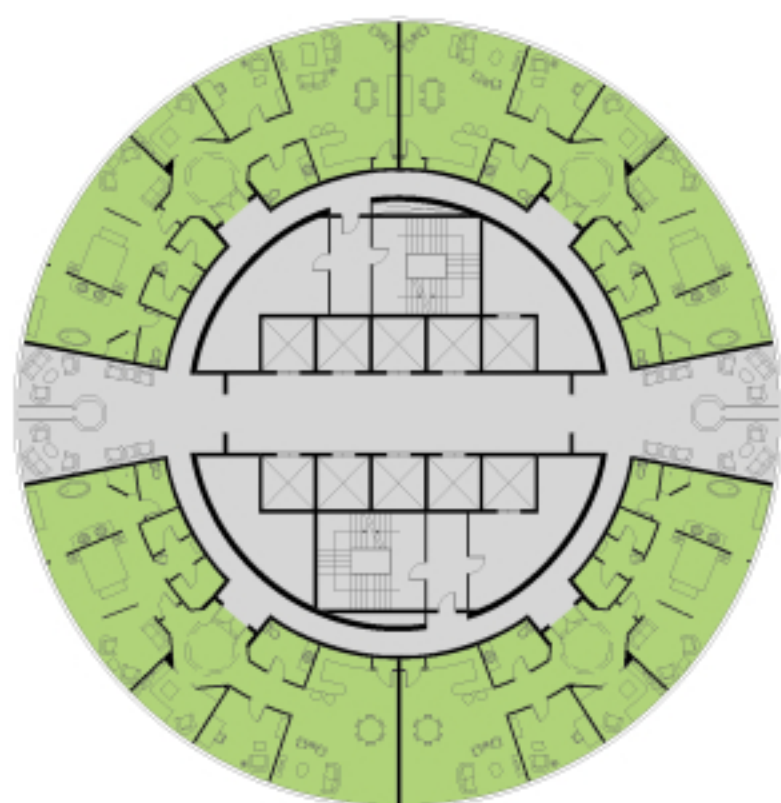

## Deluxe Suite

Key Plan: Floor 28

Reflected Ceiling Plan

Lighting Symbol Legend		WALL-MOUNTED VANITY LIGHTING	
◇	PENDANT LIGHT, CEILING MOUNTED	—	FLOURESCENT COVE LIGHTING
◇	PENDANT LIGHT, CEILING MOUNTED	○	RECESSED CAN
♀	WALL-MOUNTED LIGHT	○	RECESSED CAN, WALL WASHER

Floor Plan

Elevation

Perspective