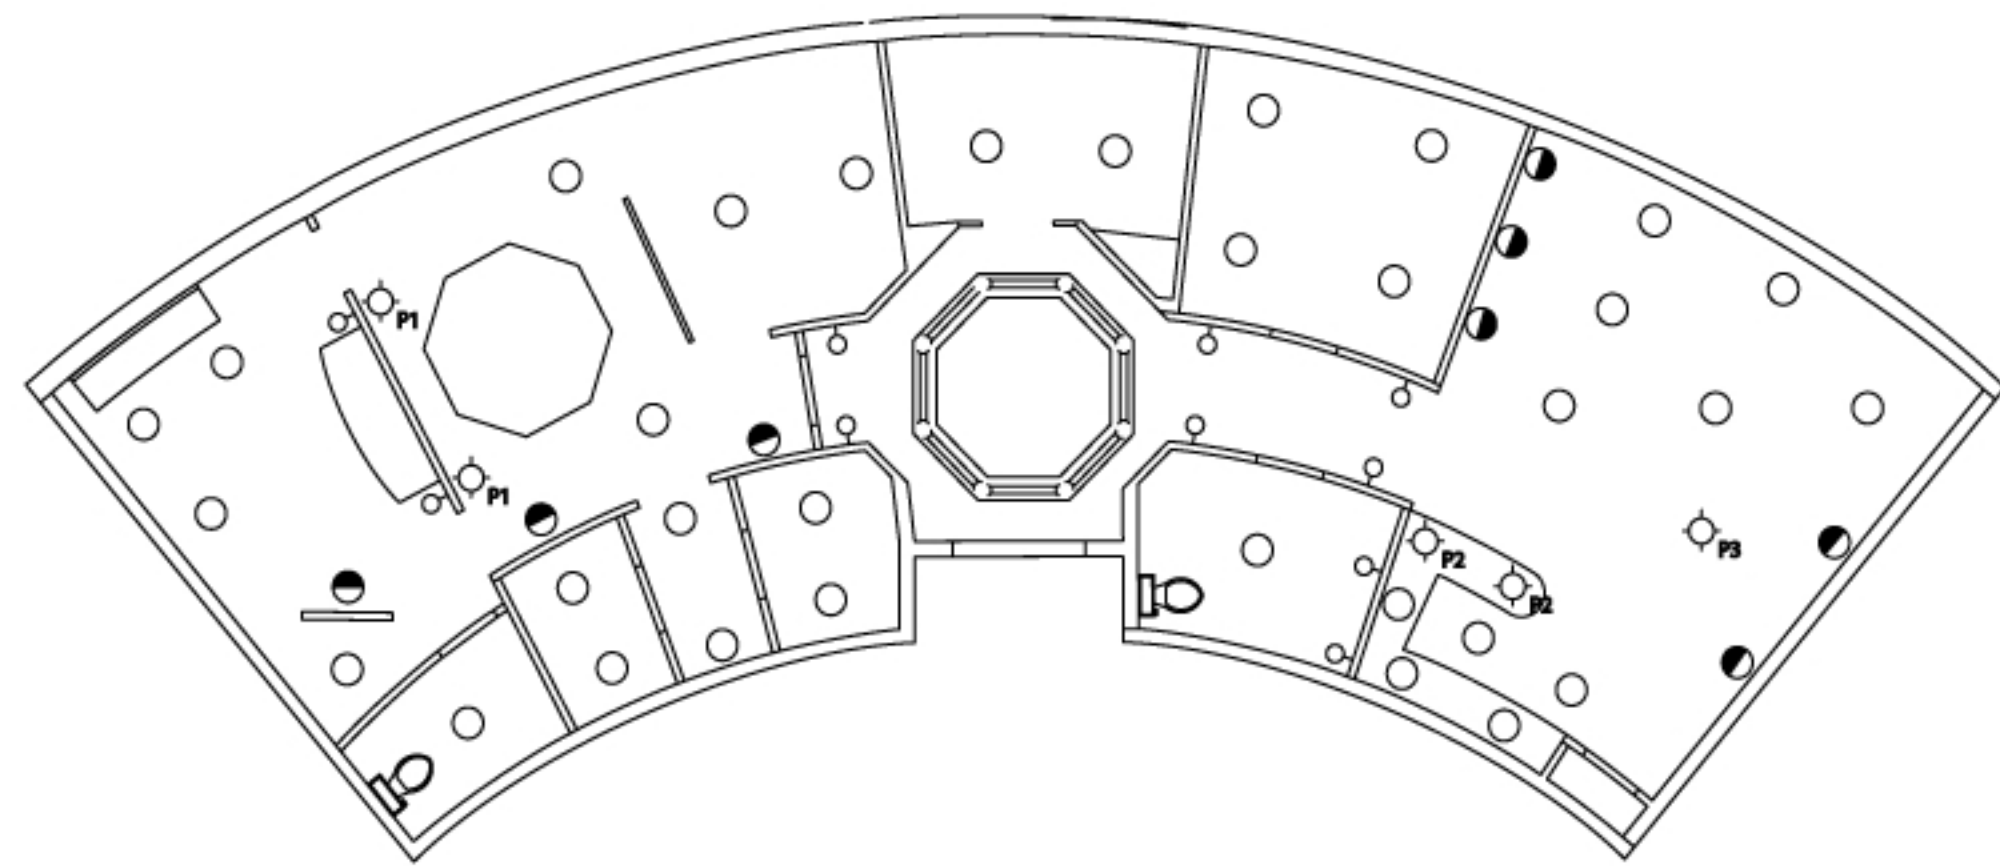

## Deluxe Suite

Key Plan: Floor 28

Reflected Ceiling Plan

Lighting Symbol Legend		WALL-MOUNTED VANITY LIGHTING	
◇	PENDANT LIGHT, CEILING MOUNTED	—	FLOURESCENT COVE LIGHTING
◇	PENDANT LIGHT, CEILING MOUNTED	○	RECESSED CAN
♀	WALL-MOUNTED LIGHT	○	RECESSED CAN, WALL WASHER

Floor Plan

Elevation

Perspective