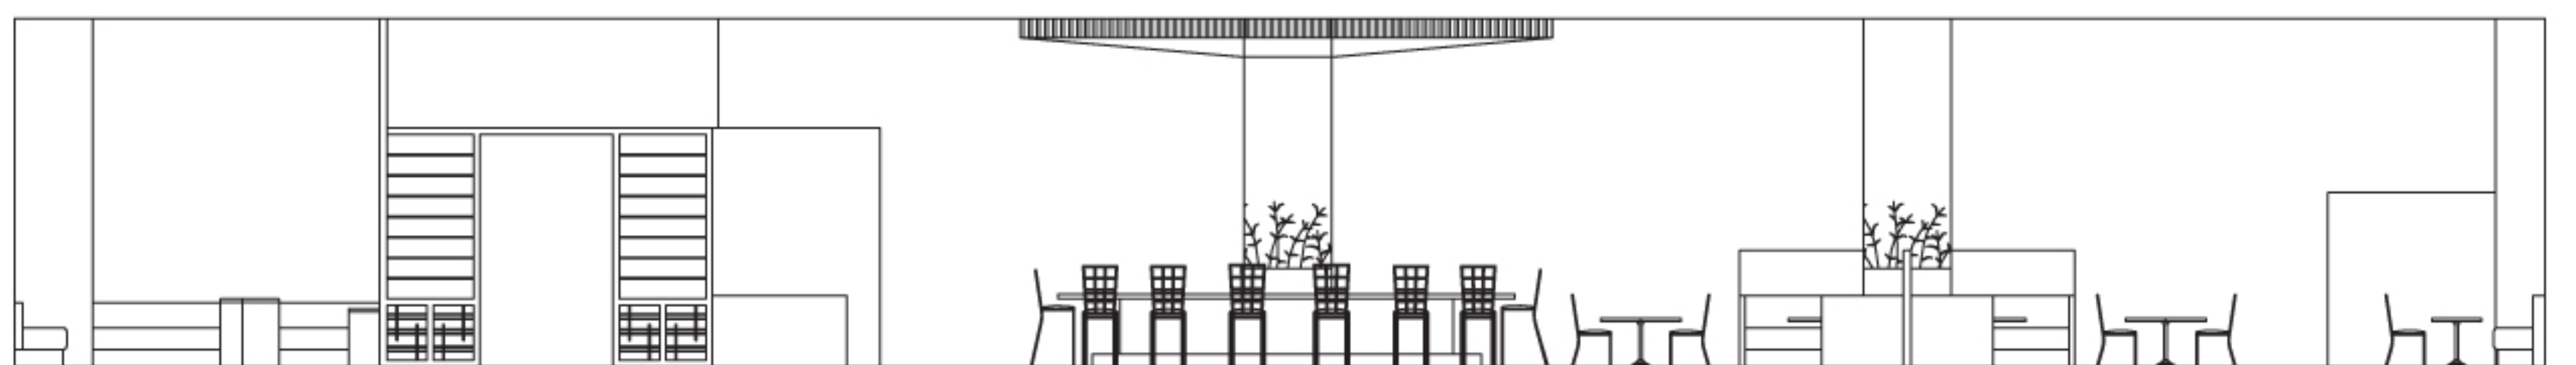

HK
Harbour View
Hotel
presents

R e s t a u r a n t

Key Plan: Floor 3

Floor Plan

Perspective

LIGHTING SYMBOL LEGEND	
	FLUORESCENT COVE LIGHTING
	PENDANT LIGHT, CEILING MOUNTED
	PENDANT LIGHT, CEILING MOUNTED
	PENDANT LIGHT, CEILING MOUNTED
	PENDANT LIGHT, CEILING MOUNTED
	WALL-MOUNTED LIGHT
	RECESSED CAN, CEILING MOUNTED
	RECESSED CAN, WALL WASHER
	EXIT LIGHT AND SIGN

Reflected Ceiling Plan

Elevation