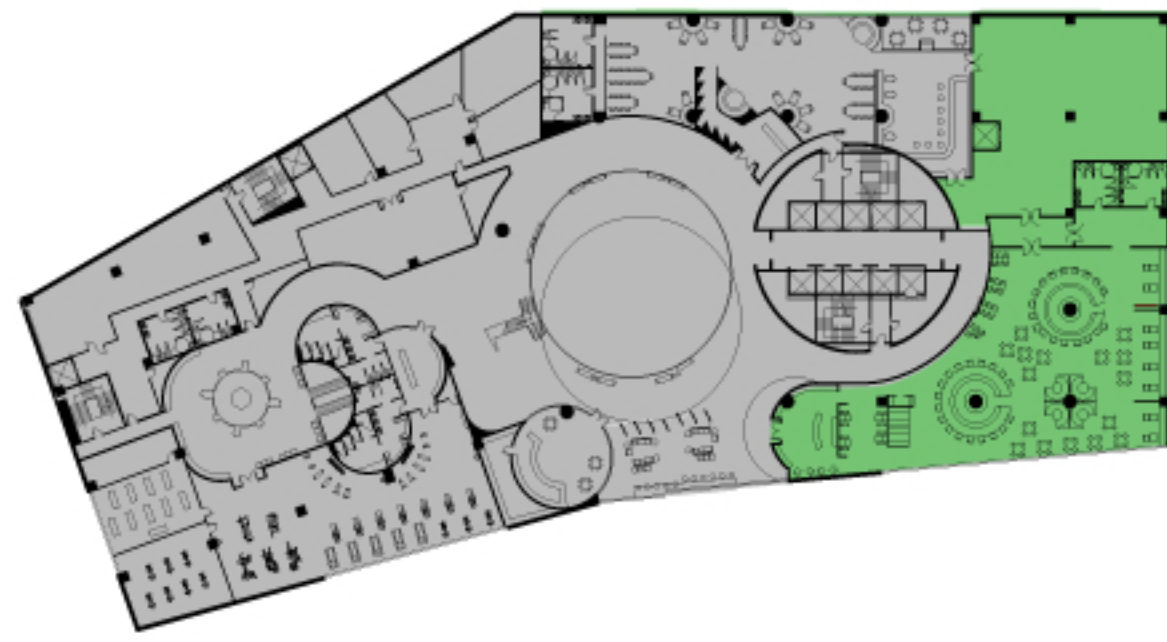

HK
Harbour View
Hotel
presents

R e s t a u r a n t

Key Plan: Floor 3

Floor Plan

Perspective

LIGHTING SYMBOL LEGEND	
	FLUORESCENT COVE LIGHTING
	PENDANT LIGHT, CEILING MOUNTED
	PENDANT LIGHT, CEILING MOUNTED
	PENDANT LIGHT, CEILING MOUNTED
	PENDANT LIGHT, CEILING MOUNTED
	WALL-MOUNTED LIGHT
	RECESSED CAN, CEILING MOUNTED
	RECESSED CAN, WALL WASHER
	EXIT LIGHT AND SIGN

Reflected Ceiling Plan

Elevation