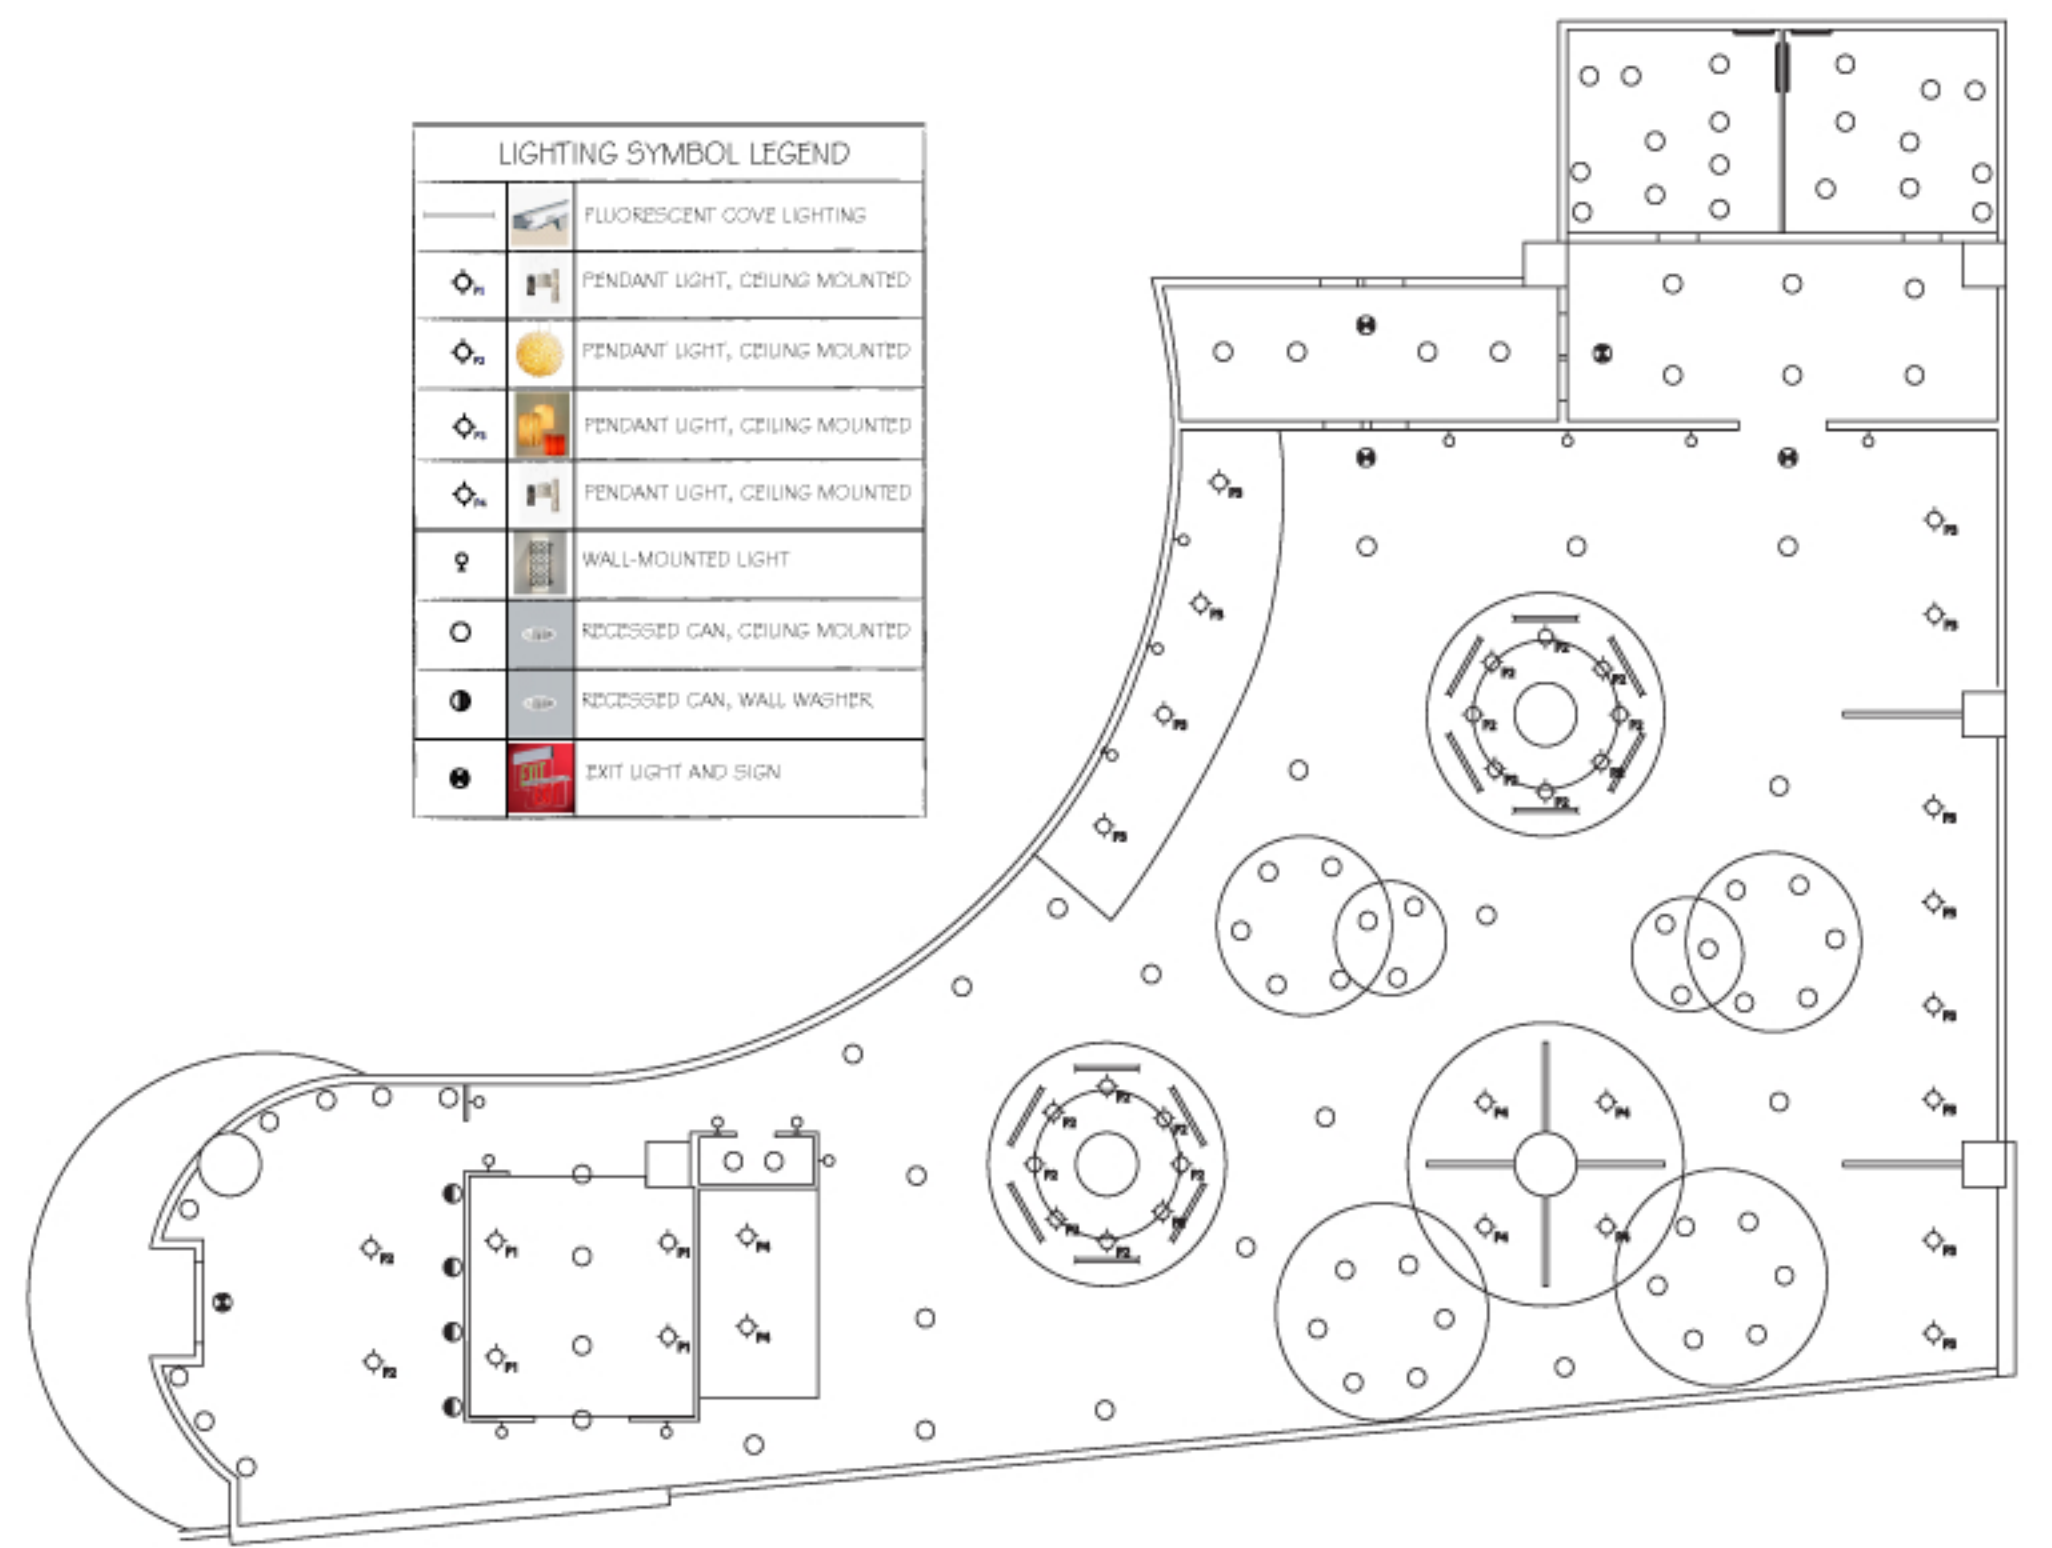

HK
Harbour View
Hotel
presents

R e s t a u r a n t

Key Plan: Floor 3

Floor Plan

Perspective

LIGHTING SYMBOL LEGEND	
	FLUORESCENT COVE LIGHTING
	PENDANT LIGHT, CEILING MOUNTED
	PENDANT LIGHT, CEILING MOUNTED
	PENDANT LIGHT, CEILING MOUNTED
	PENDANT LIGHT, CEILING MOUNTED
	WALL-MOUNTED LIGHT
	RECESSED CAN, CEILING MOUNTED
	RECESSED CAN, WALL WASHER
	EXIT LIGHT AND SIGN

Reflected Ceiling Plan

Elevation