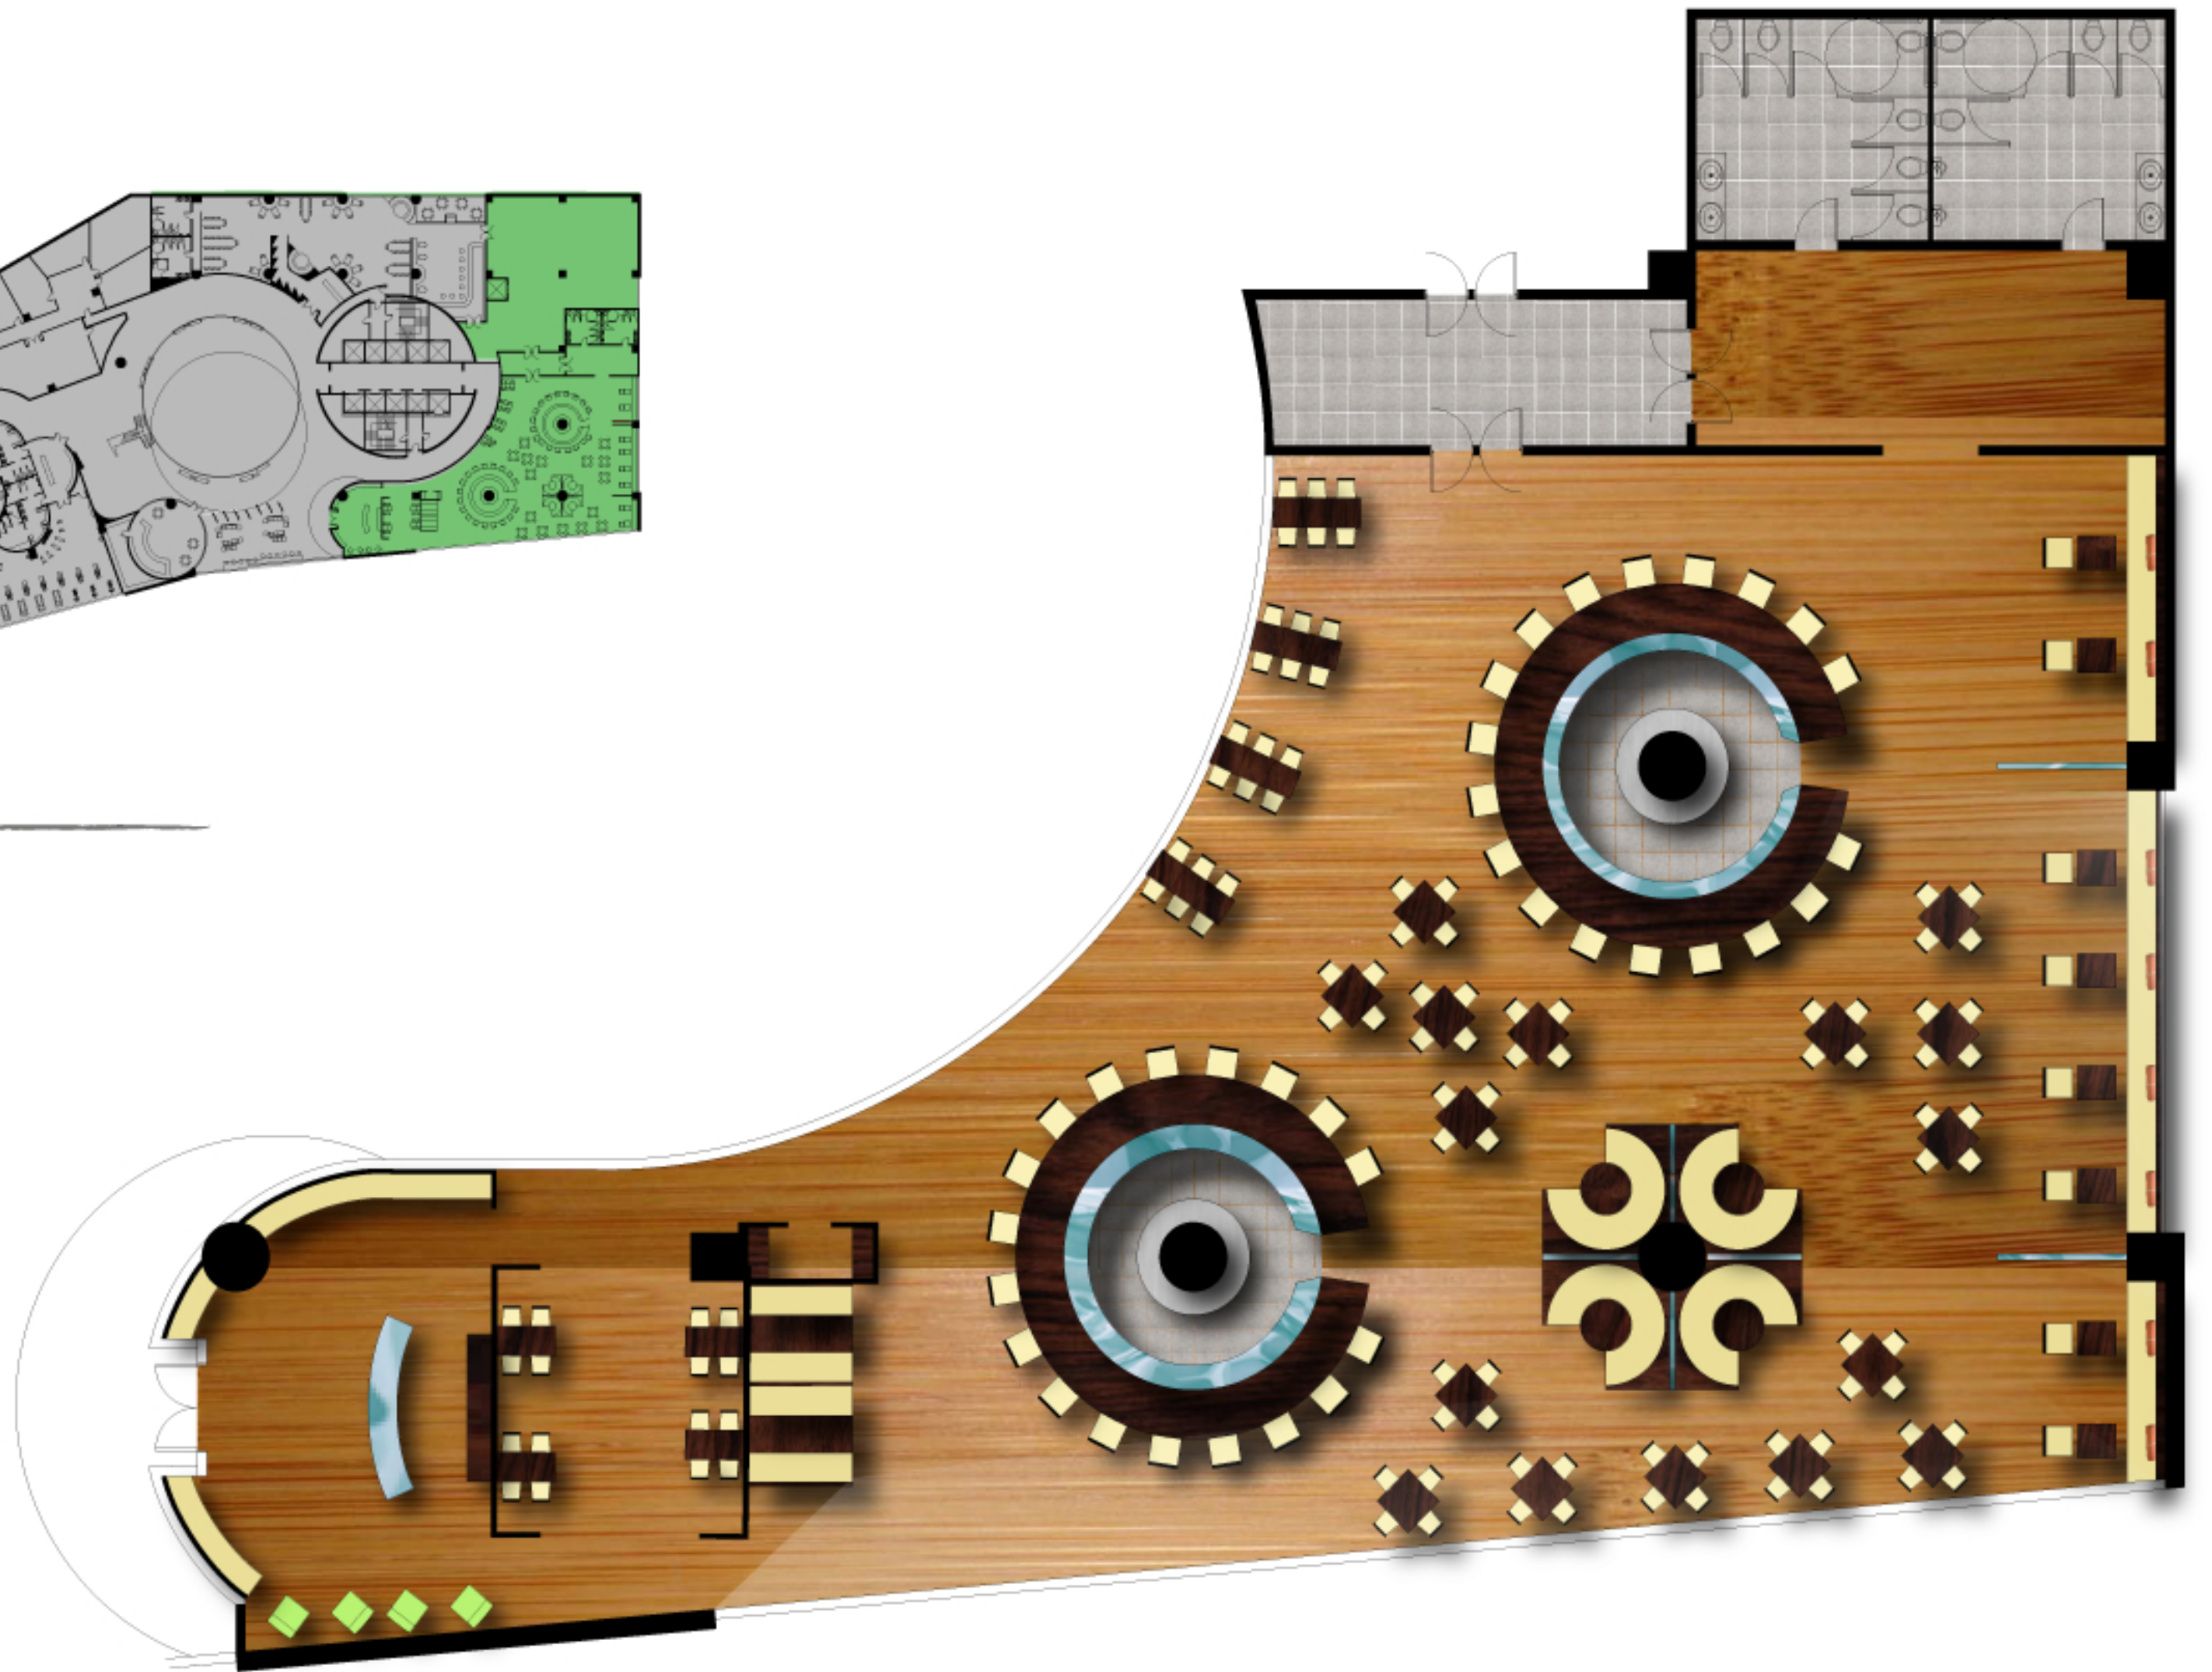

HK
Harbour View
Hotel
presents

R e s t a u r a n t

Key Plan: Floor 3

Floor Plan

Perspective

LIGHTING SYMBOL LEGEND	
	FLUORESCENT COVE LIGHTING
	PENDANT LIGHT, CEILING MOUNTED
	PENDANT LIGHT, CEILING MOUNTED
	PENDANT LIGHT, CEILING MOUNTED
	PENDANT LIGHT, CEILING MOUNTED
	WALL-MOUNTED LIGHT
	RECESSED CAN, CEILING MOUNTED
	RECESSED CAN, WALL WASHER
	EXIT LIGHT AND SIGN

Reflected Ceiling Plan

Elevation