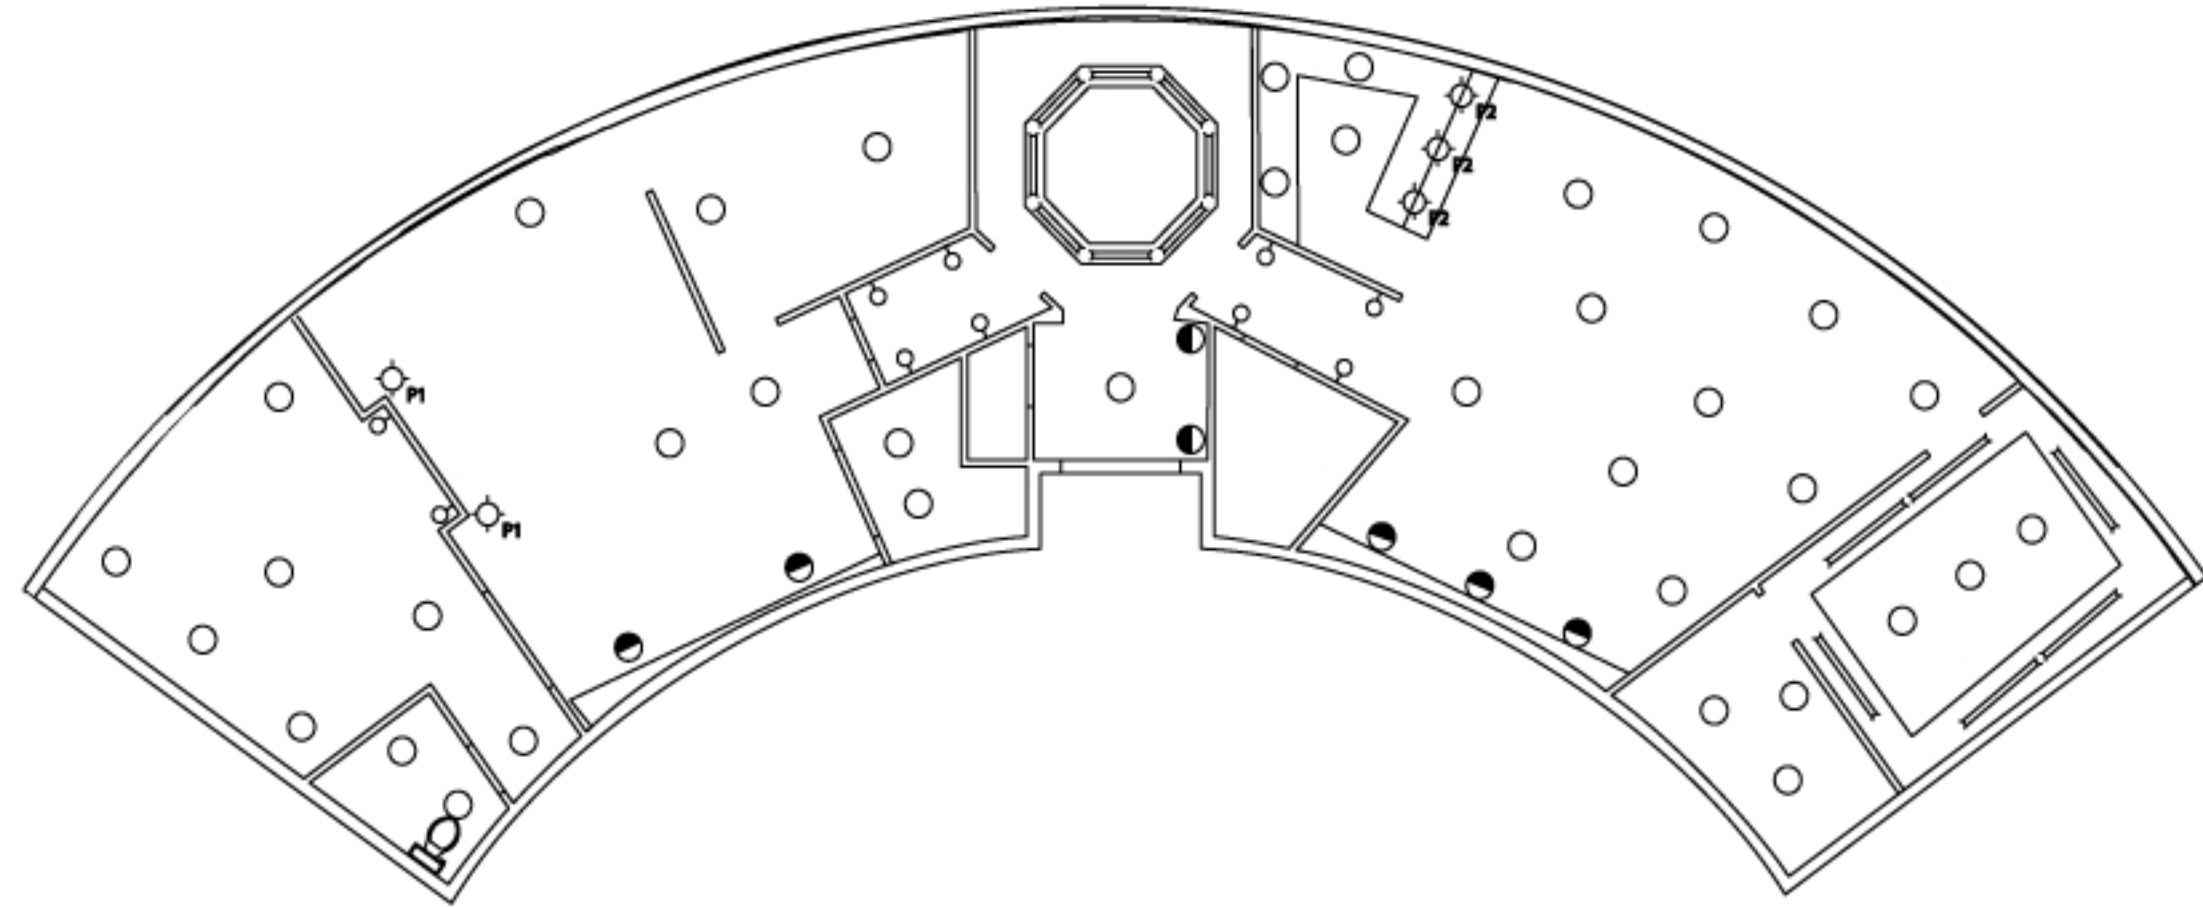

Harbour View Hotel

Premiere Suite

Key Plan: Floor 28

Reflected Ceiling Plan

Lighting Symbol Legend		WALL-MOUNTED VANITY LIGHTING	
◇	PENDANT LIGHT, CEILING MOUNTED	—	FLUORESCENT COVE LIGHTING
◇	PENDANT LIGHT, CEILING MOUNTED	○	RECESSED CAN
♀	WALL-MOUNTED LIGHT	○	RECESSED CAN, WALL WASHER

Floor Plan

Elevation

Perspective