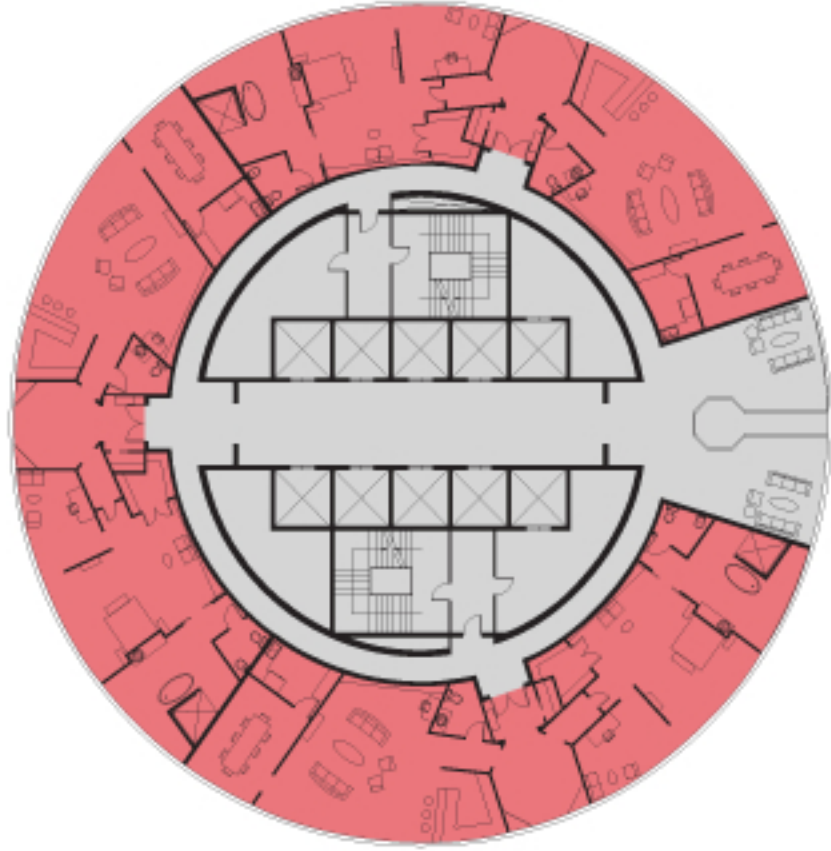

Harbour View Hotel

Premiere Suite

Key Plan: Floor 28

Reflected Ceiling Plan

Lighting Symbol Legend		WALL-MOUNTED VANITY LIGHTING	
◇	PENDANT LIGHT, CEILING MOUNTED	—	FLUORESCENT COVE LIGHTING
◇	PENDANT LIGHT, CEILING MOUNTED	○	RECESSED CAN
♀	WALL-MOUNTED LIGHT	○	RECESSED CAN, WALL WASHER

Floor Plan

Elevation

Perspective