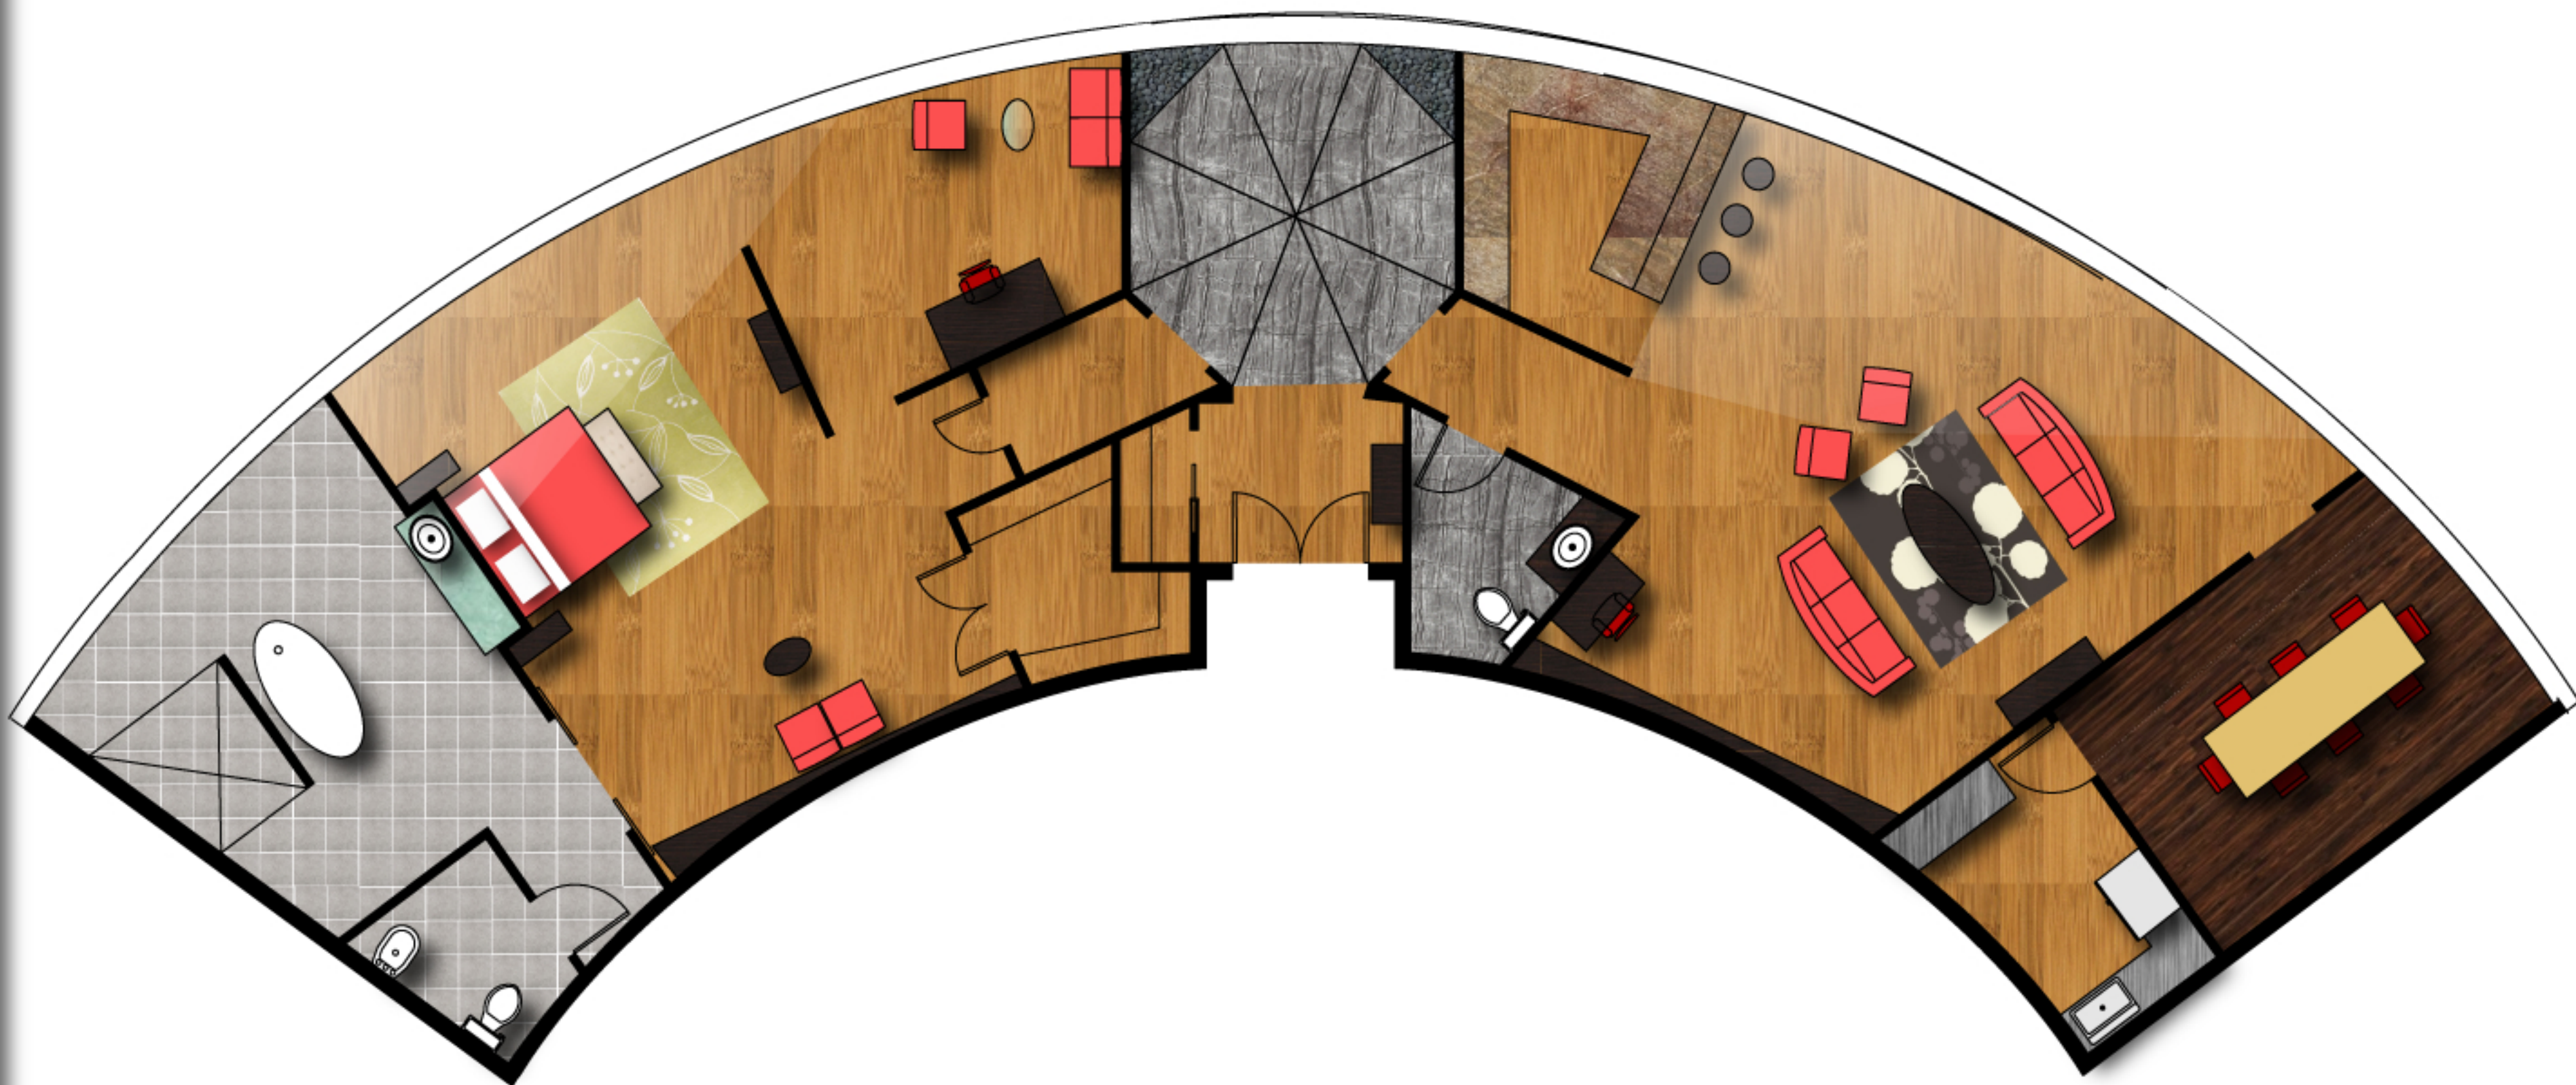

Harbour View Hotel

Premiere Suite

Key Plan: Floor 28

Reflected Ceiling Plan

Lighting Symbol Legend		WALL-MOUNTED VANITY LIGHTING	
◇	PENDANT LIGHT, CEILING MOUNTED	—	FLUORESCENT COVE LIGHTING
◇	PENDANT LIGHT, CEILING MOUNTED	○	RECESSED CAN
♀	WALL-MOUNTED LIGHT	○	RECESSED CAN, WALL WASHER

Floor Plan

Elevation

Perspective