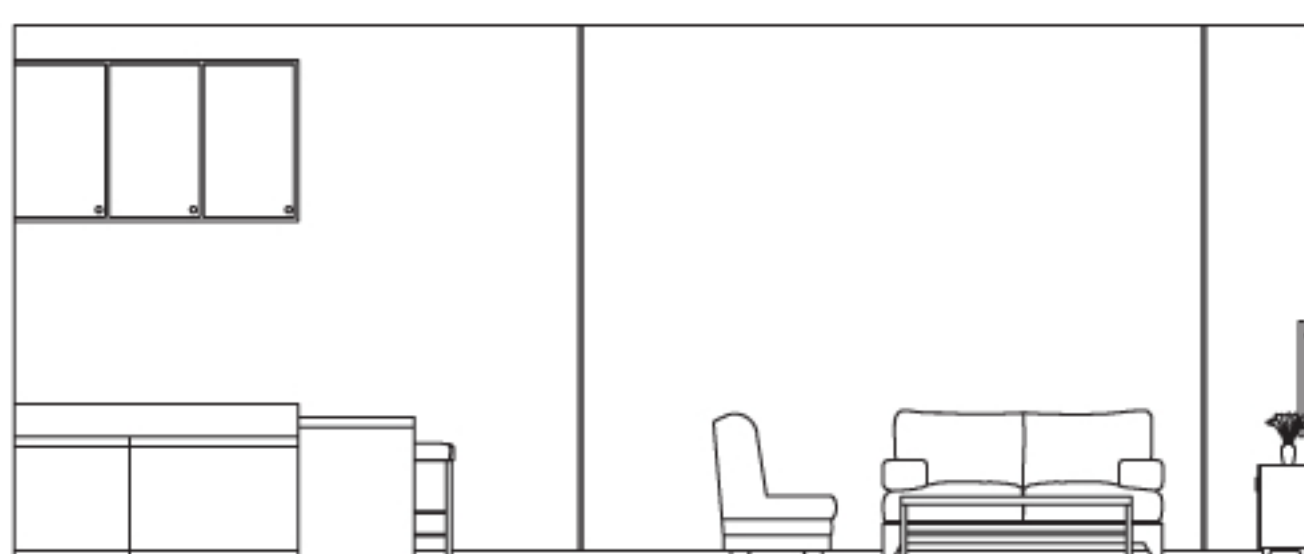

Harbour View Hotel

Premiere Suite

Key Plan: Floor 28

Reflected Ceiling Plan

Lighting Symbol Legend		WALL-MOUNTED VANITY LIGHTING	
◇	PENDANT LIGHT, CEILING MOUNTED	—	FLUORESCENT COVE LIGHTING
◇	PENDANT LIGHT, CEILING MOUNTED	○	RECESSED CAN
♀	WALL-MOUNTED LIGHT	○	RECESSED CAN, WALL WASHER

Floor Plan

Elevation

Perspective