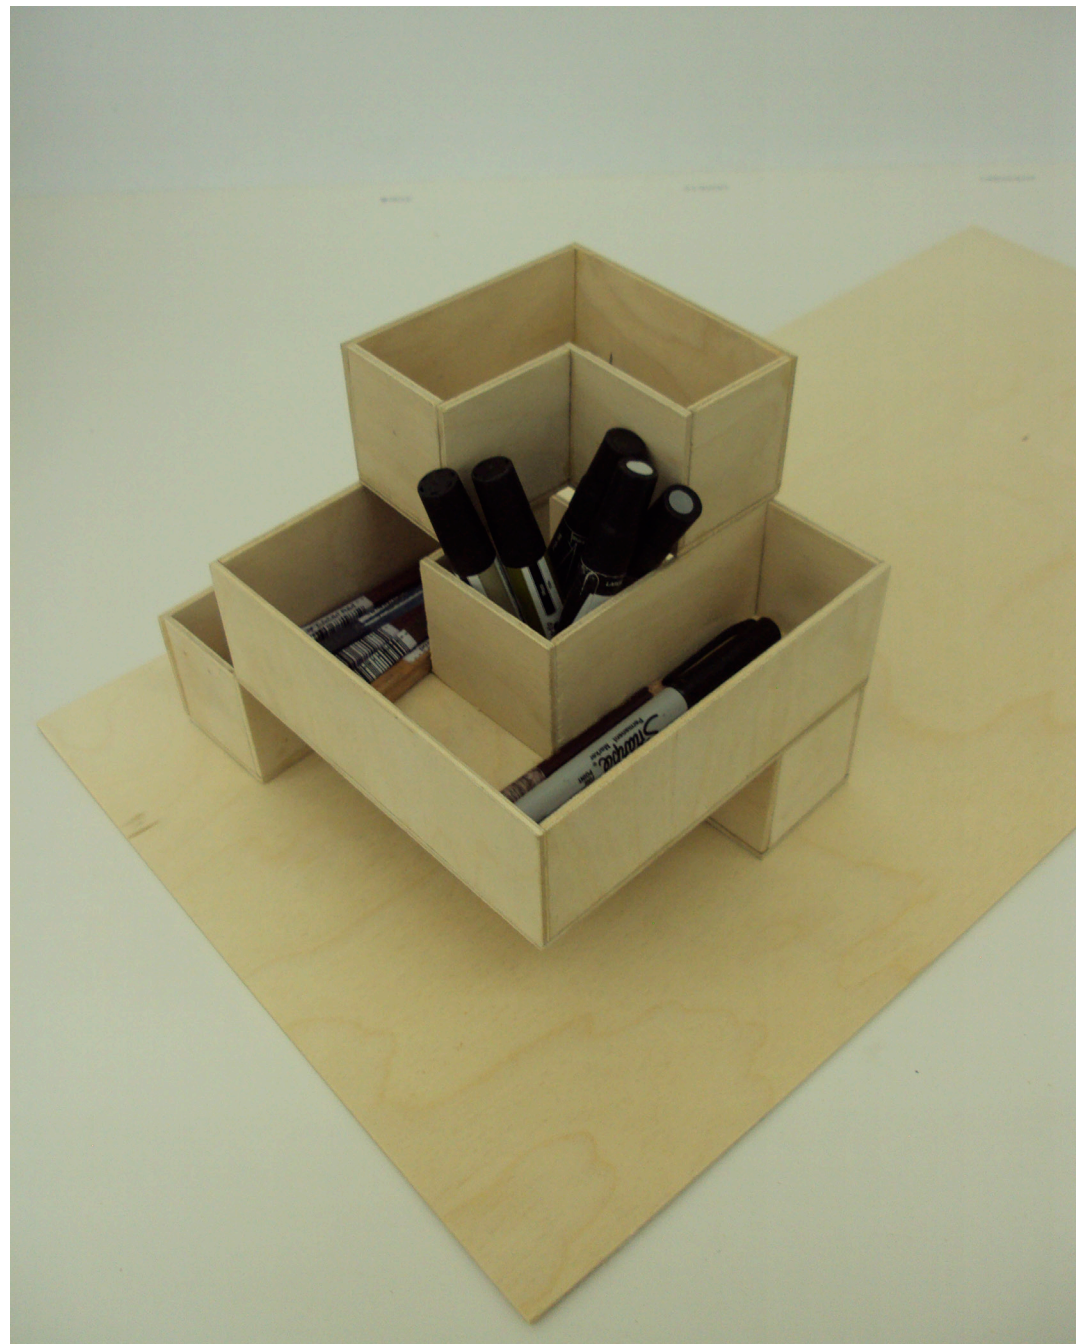

# SWIVULAR

Swivular is a modular desk organization system that can be used as a pen/pencil/marker holder and display or disassembled to be a drawer organizer.

Swivels out to make contents more accessible and provide a different display of its contents.

Easy disassembly to a modular storage system that fits easily into a drawer or on a desk top.

Designed by Amelia Christensen