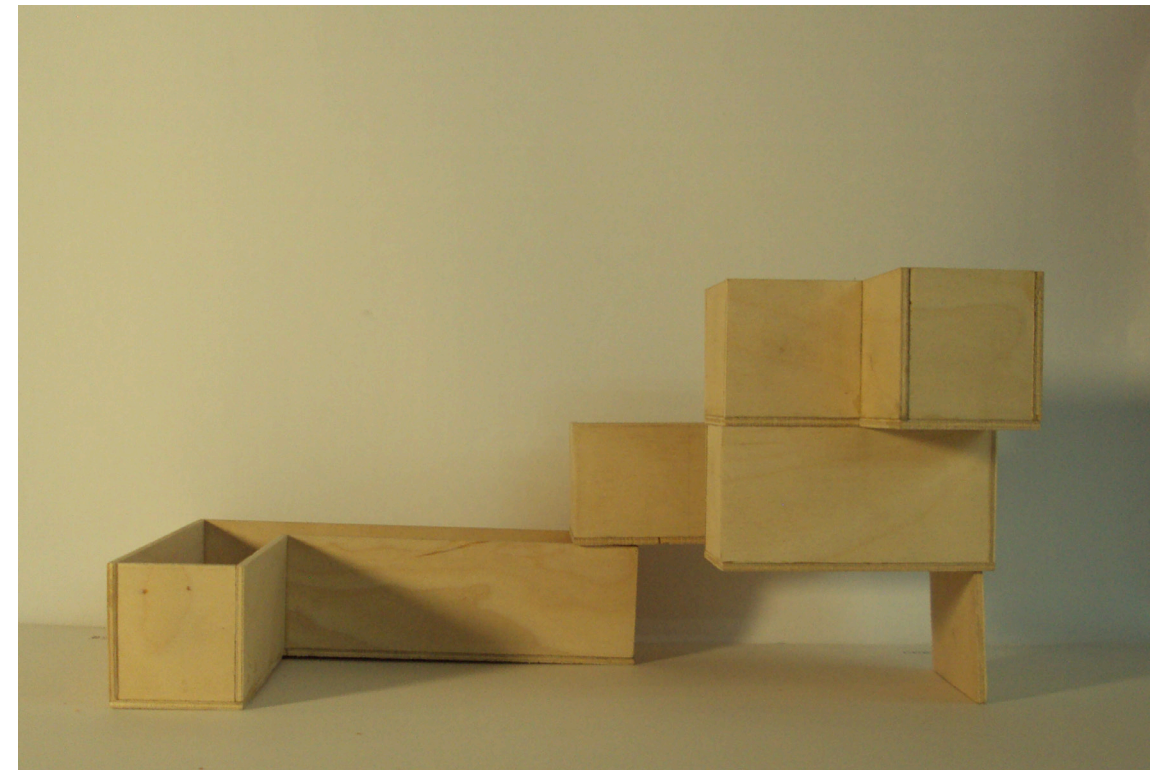

# SWIVULAR

Swivular is a modular desk organization system that can be used as a pen/pencil/marker holder and display or disassembled to be a drawer organizer.

Swivels out to make contents more accessible and provide a different display of its contents.

Easy disassembly to a modular storage system that fits easily into a drawer or on a desk top.

Designed by Amelia Christensen