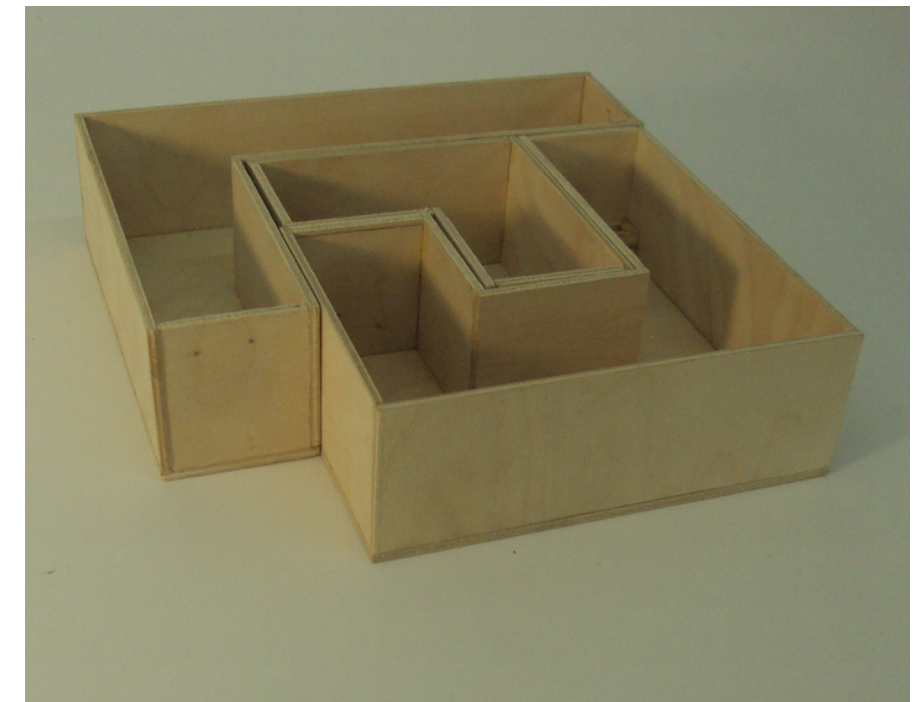

# SWIVULAR

Swivular is a modular desk organization system that can be used as a pen/pencil/marker holder and display or disassembled to be a drawer organizer.

Swivels out to make contents more accessible and provide a different display of its contents.

Easy disassembly to a modular storage system that fits easily into a drawer or on a desk top.

Designed by Amelia Christensen