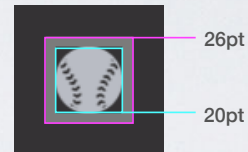

## “Square” icons

Asset size: 26 x 26 (52 x 52 @2x/xhdpi)  
Ideal icon size: 20 x 20 (40 x 40 @2x/xhdpi)  
Ideal padding: 3 (6 @2x/xhdpi)  
Icon color: #abaeb7 (dark skin)  
#818284 (light skin)

## Wide or Tall icons

Wide or tall icons may have paddings bigger or smaller than 3 (but not 0), but use 20 x 20 image area as a guide.

\*All units in px