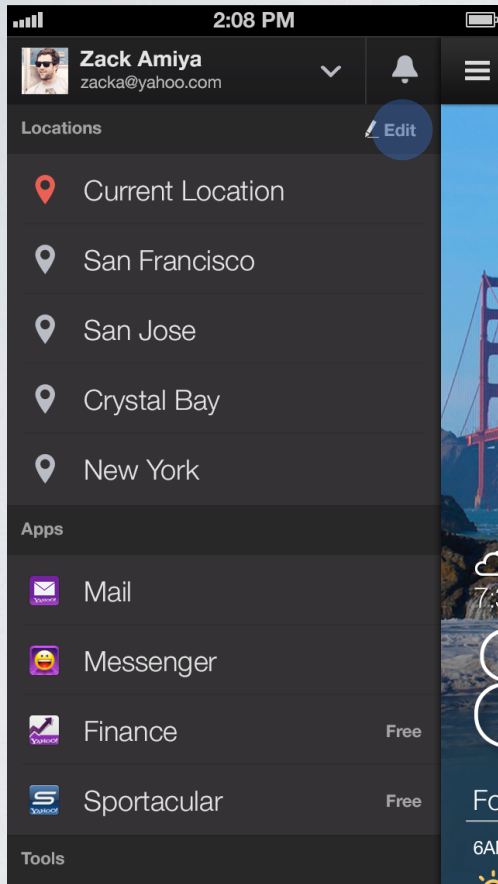

# Edit > Search (SDK)

Be aware about colors of icons, as colors like red are used to indicate delete in edit mode

Search field text should match the previous screen so user doesn't lose context. If not, match leading words.

After tapping on a result, should return to previous state. In this case, to the Edit mode in the sidebar.