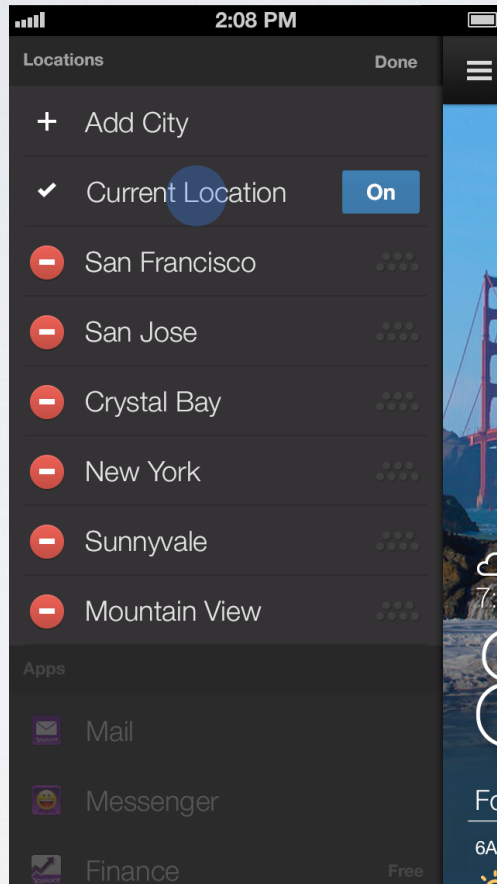

# Edit > Search (SDK)

Be aware about colors of icons, as colors like red are used to indicate delete in edit mode

Search field text should match the previous screen so user doesn't lose context. If not, match leading words.

After tapping on a result, should return to previous state. In this case, to the Edit mode in the sidebar.