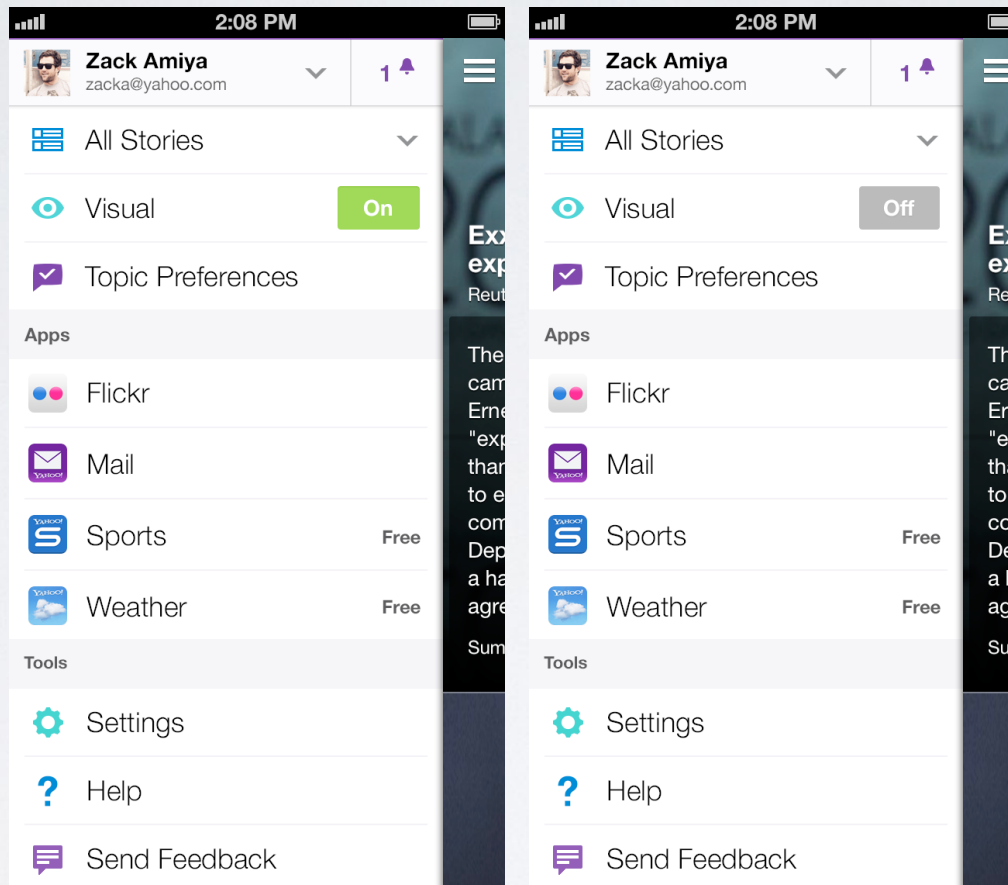

Toggle Switch

Usage:

Use toggle switch in Sidebar sparingly and only if it is core to the experience of the app

Once the user taps **Visual View** row or the **ON/OFF** button, the toggle switches immediately then a beat later the the main screen comes in with Visual View turned on