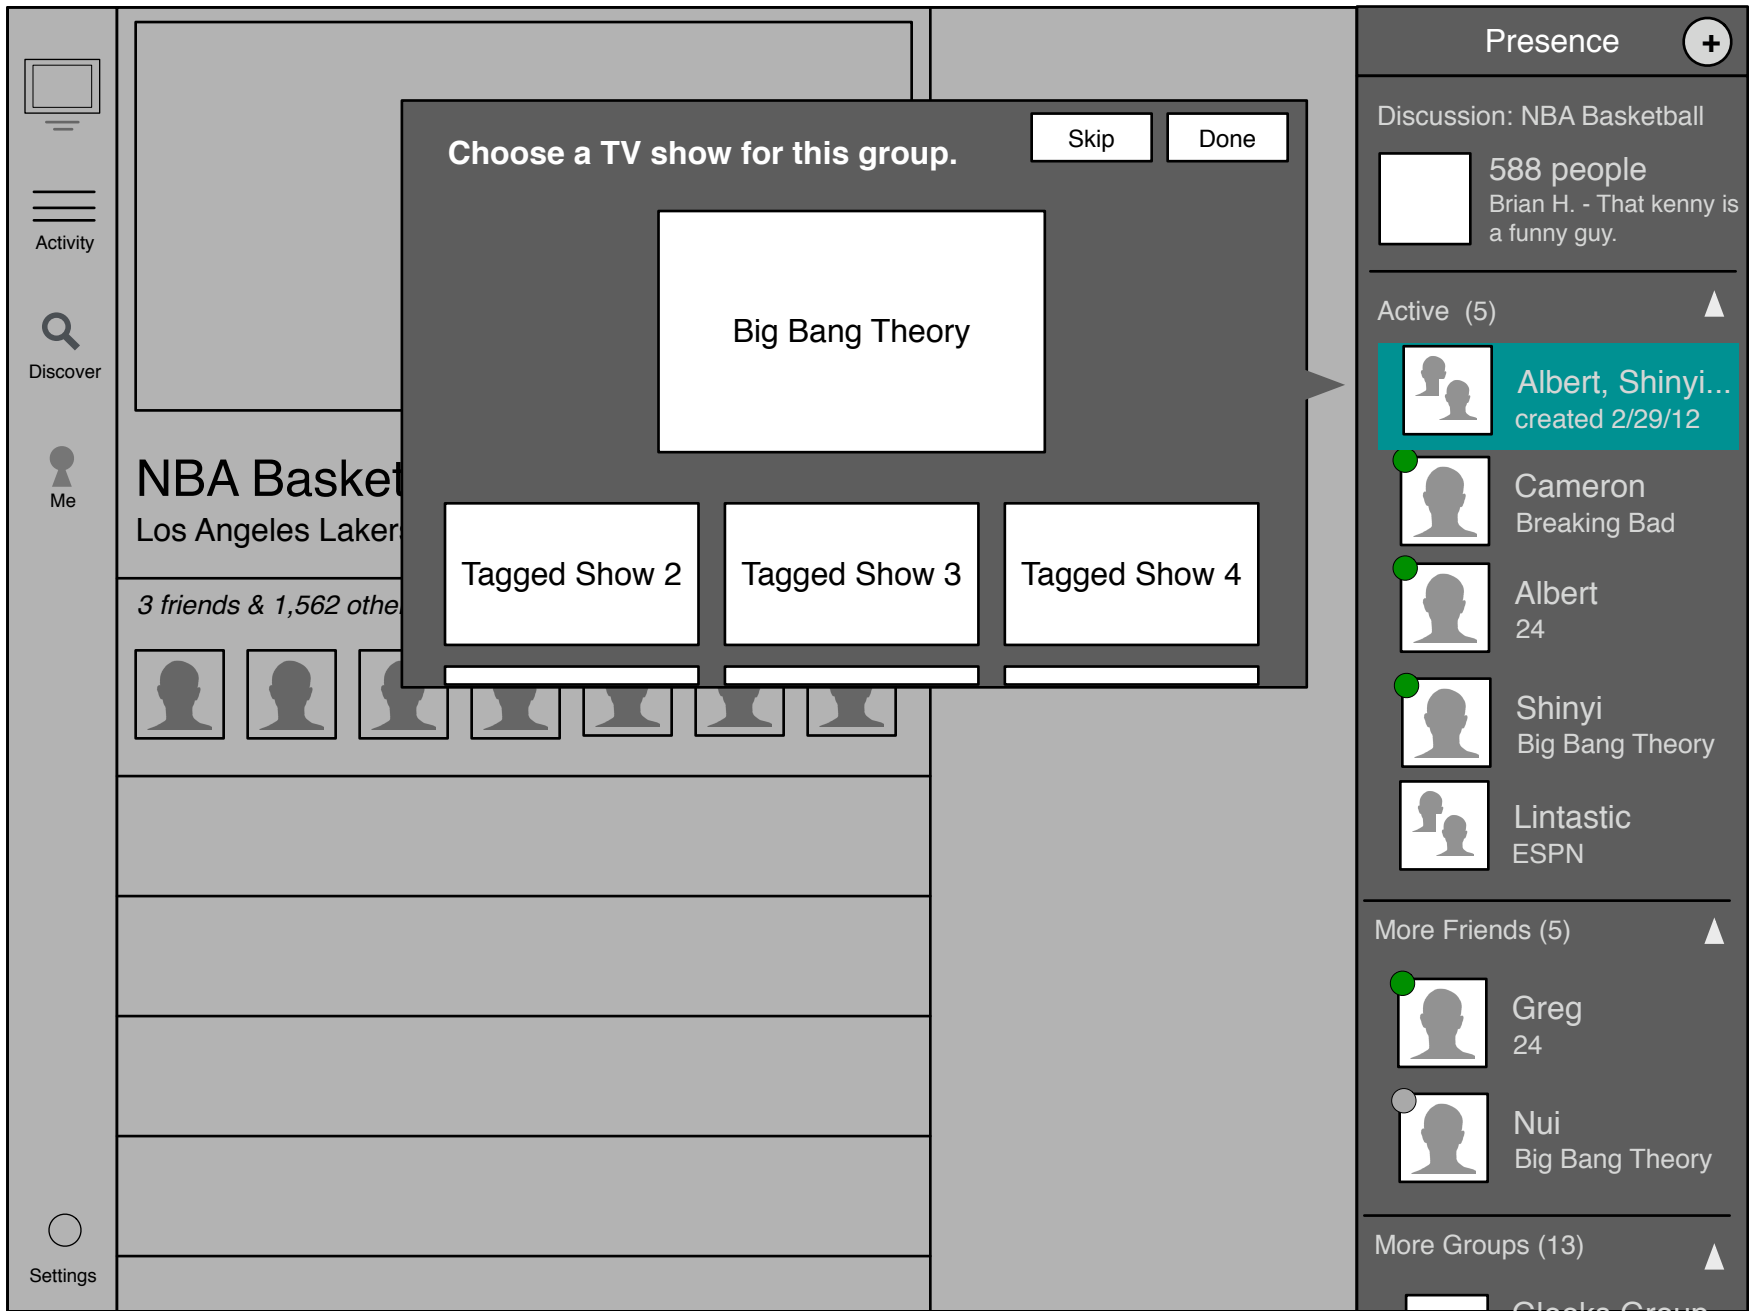

Notes regarding TV show: 1) only the group creator can define the tv show. 2) Once the tv show is selected, not permitted to change it. 3) If the user created group from Presence list and didn't select a show yet, then can select a show later.