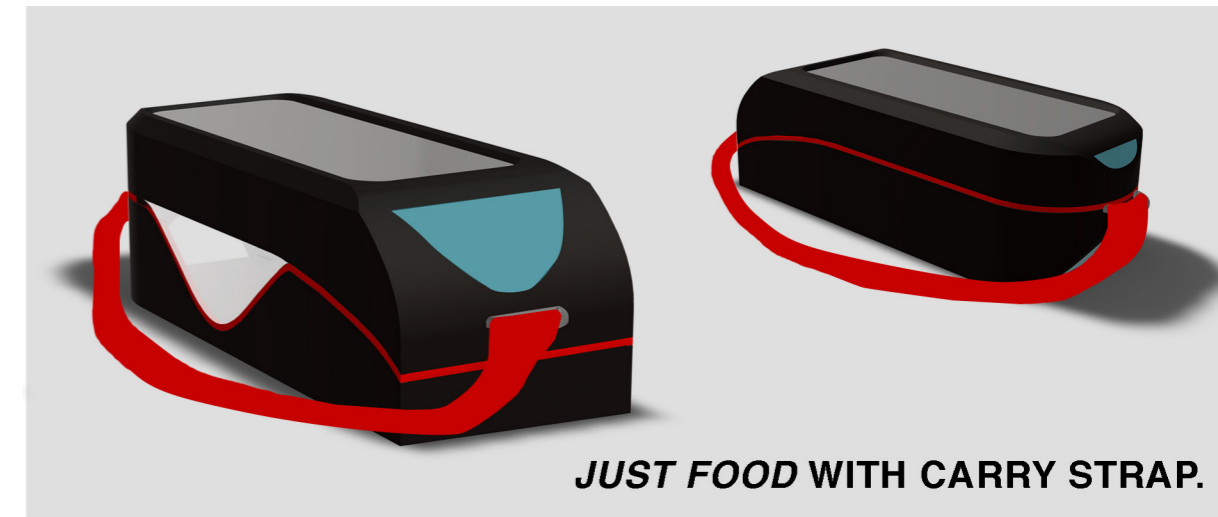

just transport. **just cook.** just eat.

Just Food is a device that enables the user to **store, cook and transport** a food dish all in **one device**. It is capable of **heating up** pre cooked noodles, vegetables, meat and sauce. It has been designed to be used at **festivals**. The product heats up the food using an **exothermic reaction** which **complies with festival guidelines** of no open flames. The reaction is **contained within a sheet** stored in the product. After use it can be **reactivated** by plunging in hot water. The product offers a **healthy alternative** compared to other common festival foods. The device has been designed to mimic features of **NIKE's visual brand language**.

EXTERIOR VIEW WITHOUT CARRY STRAP.

JUST FOOD WITH CARRY STRAP.

INTERIOR VIEW WITH LID REMOVED.