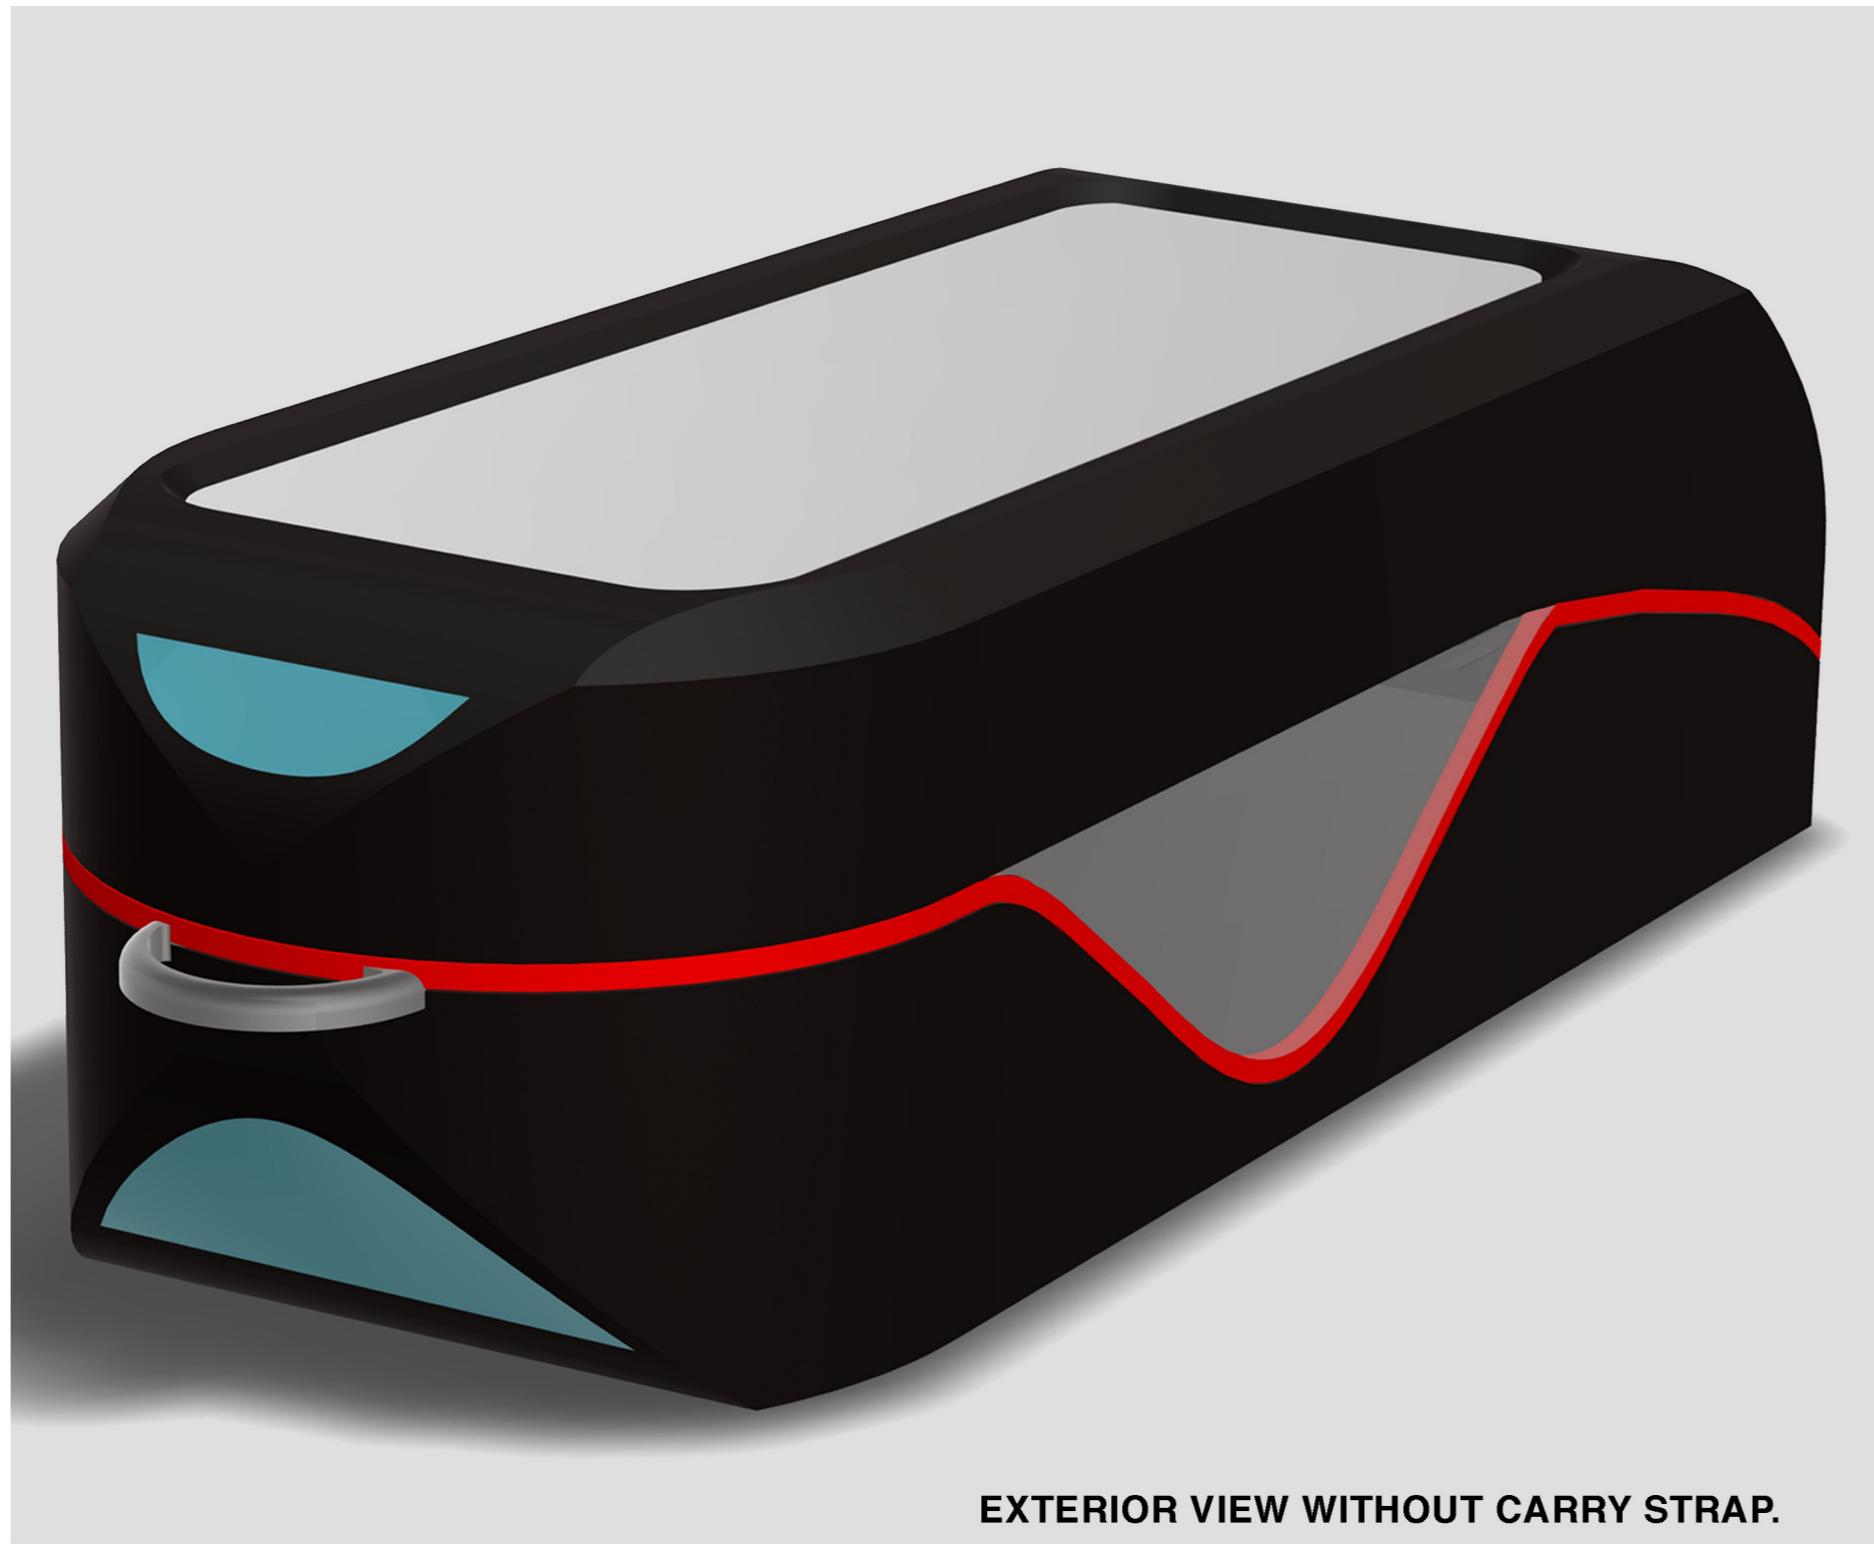

just transport. **just cook.** just eat.

Just Food is a device that enables the user to **store, cook and transport** a food dish all in **one device**. It is capable of **heating up** pre cooked noodles, vegetables, meat and sauce. It has been designed to be used at **festivals**. The product heats up the food using an **exothermic reaction** which **complies with festival guidelines** of no open flames. The reaction is **contained within a sheet** stored in the product. After use it can be **reactivated** by plunging in hot water. The product offers a **healthy alternative** compared to other common festival foods. The device has been designed to mimic features of **NIKE's visual brand language**.

EXTERIOR VIEW WITHOUT CARRY STRAP.

JUST FOOD WITH CARRY STRAP.

INTERIOR VIEW WITH LID REMOVED.