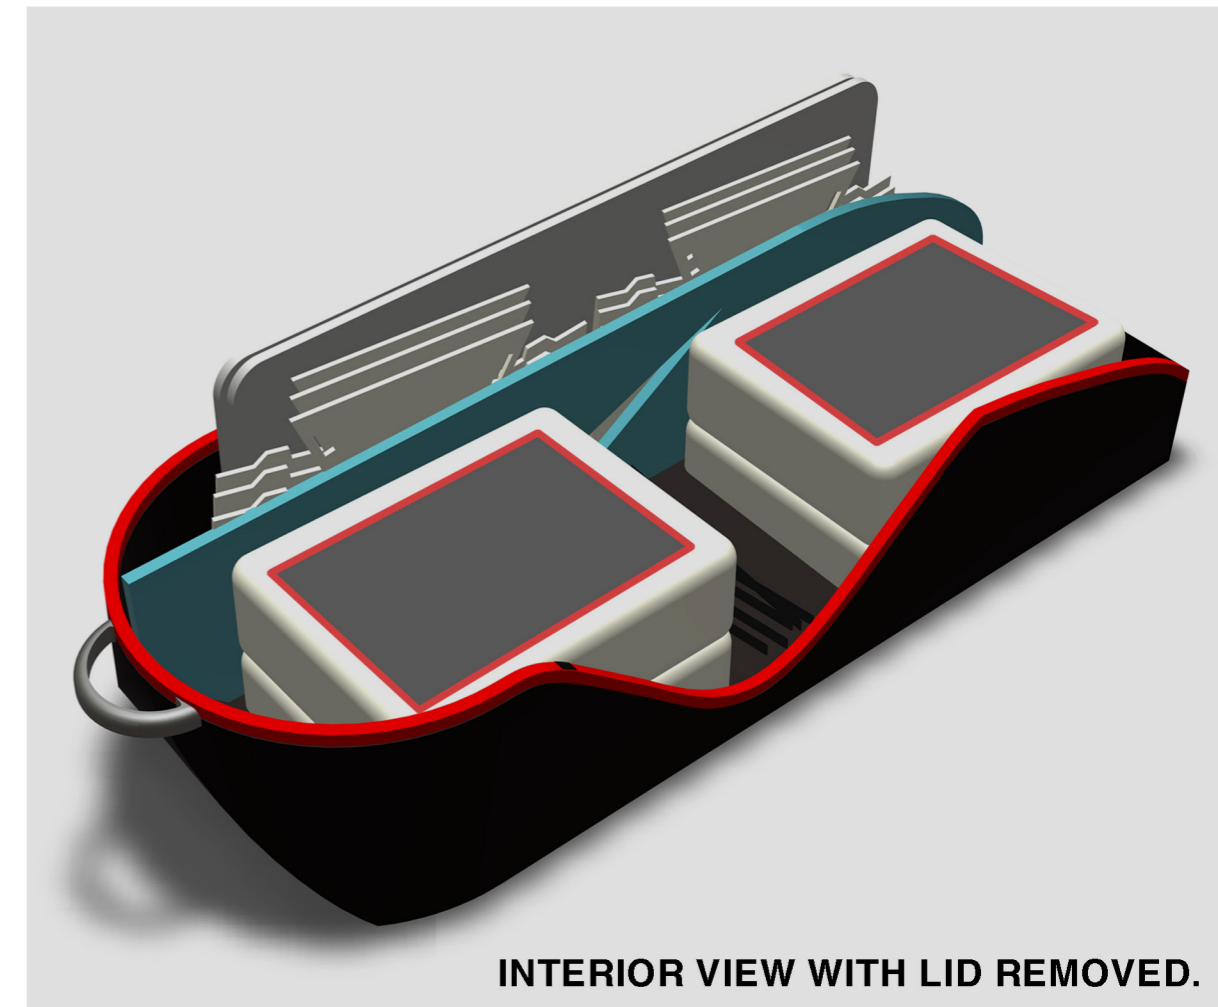

just transport. **just cook.** just eat.

Just Food is a device that enables the user to **store, cook and transport** a food dish all in **one device**. It is capable of **heating up** pre cooked noodles, vegetables, meat and sauce. It has been designed to be used at **festivals**. The product heats up the food using an **exothermic reaction** which **complies with festival guidelines** of no open flames. The reaction is **contained within a sheet** stored in the product. After use it can be **reactivated** by plunging in hot water. The product offers a **healthy alternative** compared to other common festival foods. The device has been designed to mimic features of **NIKE's visual brand language**.

EXTERIOR VIEW WITHOUT CARRY STRAP.

JUST FOOD WITH CARRY STRAP.

INTERIOR VIEW WITH LID REMOVED.