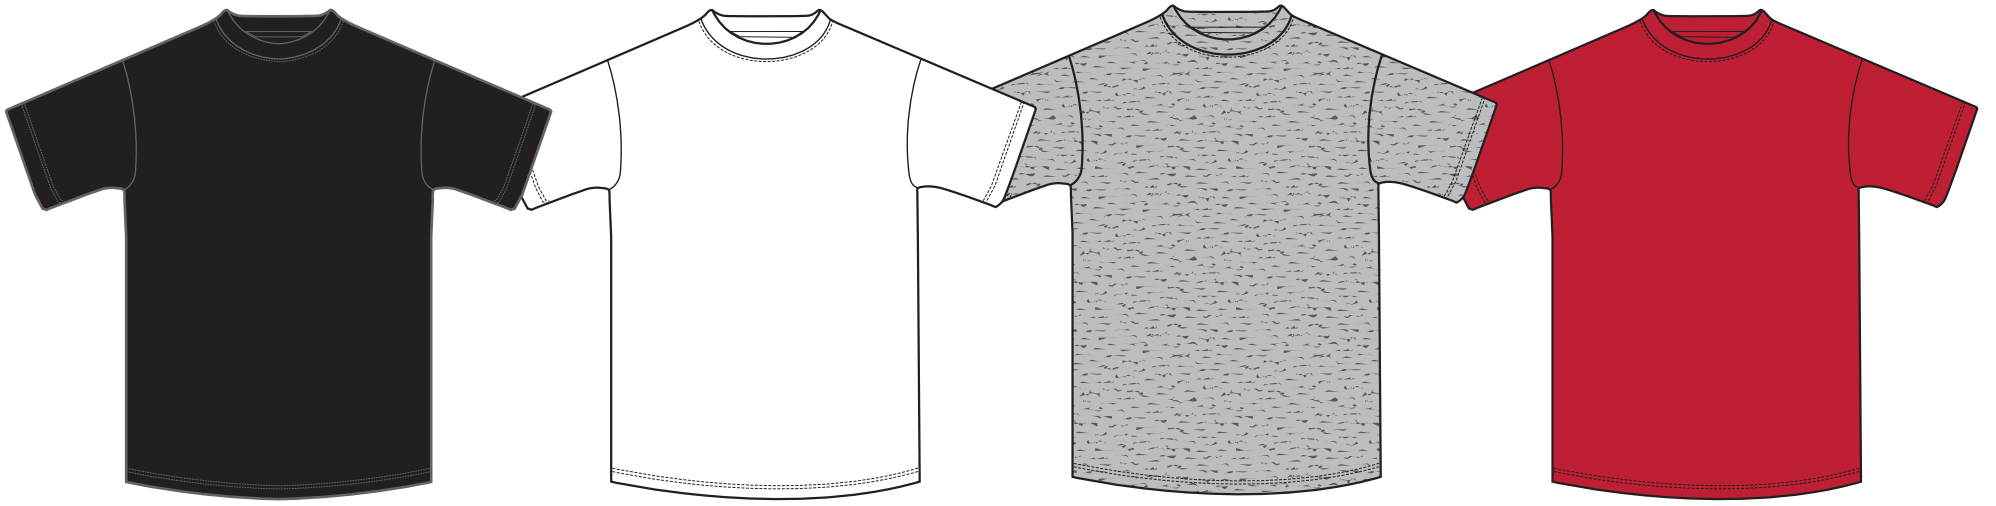

BOY'S YOUTH  
12/25

SAILOR GRAPHITE STARFRUIT RED HIGH VIS YELLOW BLACK WHITE

LOGO

WORDMARK

**UNDER ARMOUR**

WOMEN'S  
5/25

CLEMENTINE AUBERGINE BLUE TARO FLASH GREEN VELOCITY CAROLINA BLUE DESIRE MANDARIN BLACK WHITE

WORDMARK

**under armour**