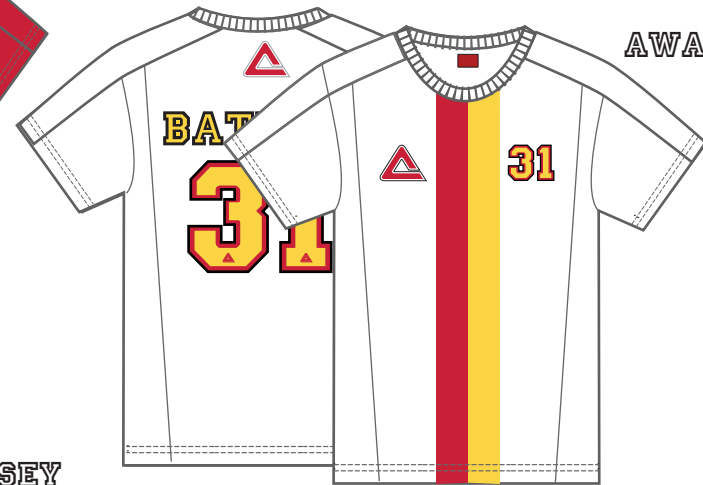

Shane Battier #31

"Sample Collection"

Designer - Matthew Lane

HOME TEE

AWAY TEE

WARM-UPS

SL JERSEY

BALL CAP