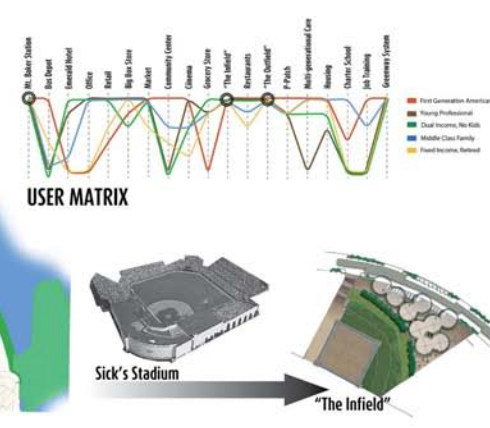

ULI Student Competition

Team 7654

SPANNING THE VALLEY

Re-linking the physical, cultural, economic, and historic gaps of the North Rainier Valley

Team 7654

PROJECT INFORMATION

Project Year: 2011
Location: Mt. Baker Area, Seattle, WA
Team: Bo Jiang, Chad Butterworth, Maggie Watts, Caitlin Smolewski, Michael Skena

PROJECT SUMMARY

The requirement of this competition is to evaluate the weaknesses and strengths of the existing elements both in and around our site, trace back in history to find out the values people once appreciated and awaken them. By incorporating principles from both landscape architectural and architectural, we are trying to rearrange all the existing opportunities and redefine those good historical values under contemporary status quos, so as to provide a better living condition, and reactivate a more wonderful and healthy city life for the people living in Mt. Baker area.