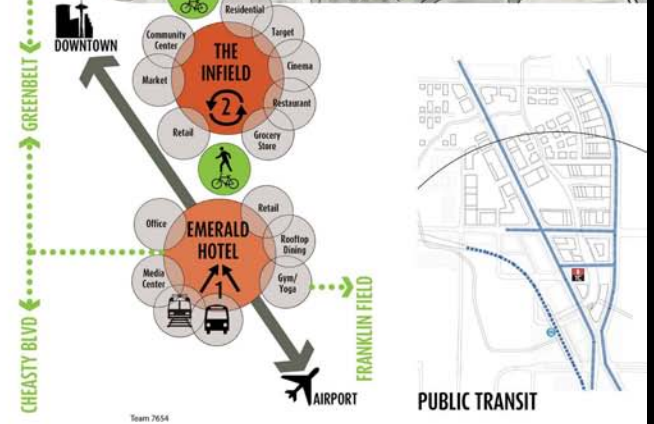

ULI Student Competition

Team 7654

SPANNING THE VALLEY

Re-linking the physical, cultural, economic, and historic gaps of the North Rainier Valley

Team 7654

PROJECT INFORMATION

Project Year: 2011
Location: Mt. Baker Area, Seattle, WA
Team: Bo Jiang, Chad Butterworth, Maggie Watts, Caitlin Smolewski, Michael Skena

PROJECT SUMMARY

The requirement of this competition is to evaluate the weaknesses and strengths of the existing elements both in and around our site, trace back in history to find out the values people once appreciated and awaken them. By incorporating principles from both landscape architectural and architectural, we are trying to rearrange all the existing opportunities and redefine those good historical values under contemporary status quos, so as to provide a better living condition, and reactivate a more wonderful and healthy city life for the people living in Mt. Baker area.