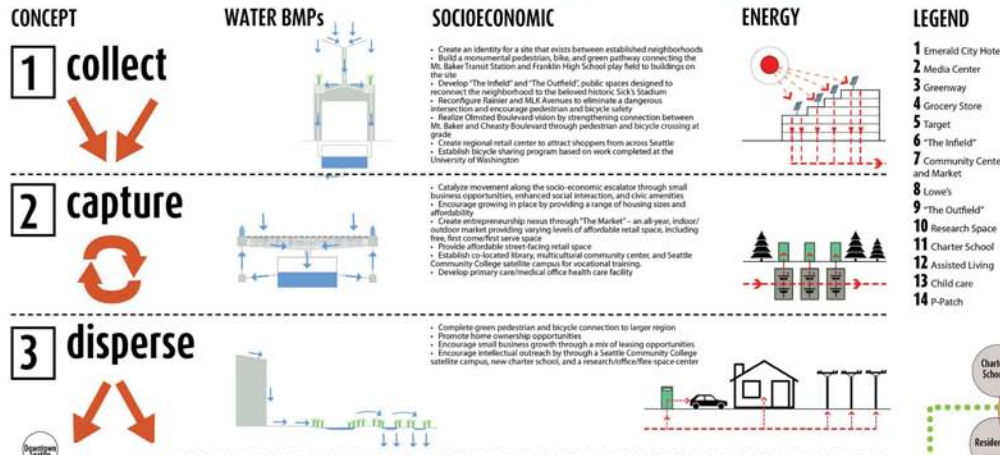

ULI Student Competition

Team 7654

SPANNING THE VALLEY

Re-linking the physical, cultural, economic, and historic gaps of the North Rainier Valley