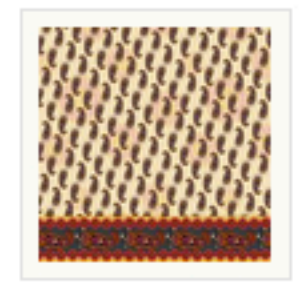

FABRIC WALLPAPER GIFT WRAP

Repeat

BASIC	HALF-DROP	HALF-BRICK	CENTER	MIRROR

Design Size [Change DPI](#)

SMALLER at 150 dpi minimum

54.00in x 36.00in, 150 pixels/inch, Basic

SAVE THIS LAYOUT

1. Choose a Fabric

HELP ME CHOOSE

Cotton Voile ($24/yd) ▼ [?](#)

2. Choose a Size & Amount

Yards (54" width) ▼ [?](#)

QTY (20% off 20+ yards)

Total: $21.60

$2.40 saved with designer discount.

ADD TO CART