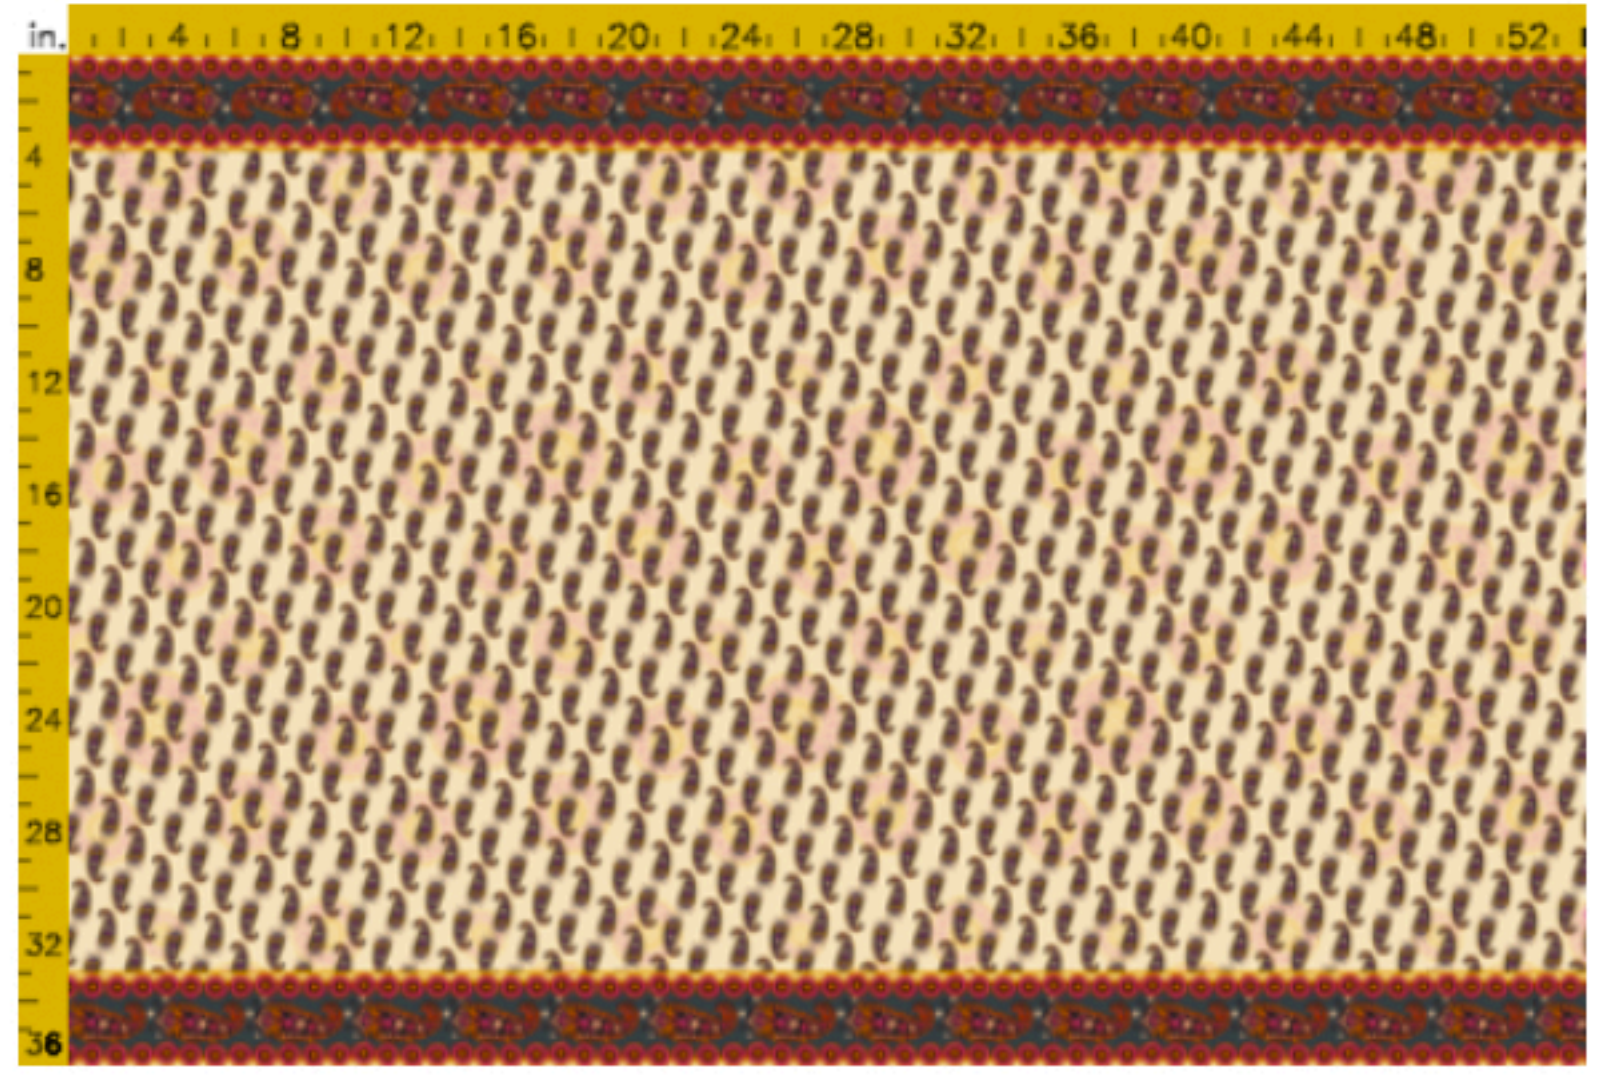

- MAKE PUBLIC
- UPLOAD REVISION
- DOWNLOAD ORIGINAL
- DELETE DESIGN

Enter in Contest ▼

0

shrtprt7

More about this preview. [?](#)

[zoom](#) | [embed](#)

FABRIC WALLPAPER GIFT WRAP

Repeat

BASIC	HALF-DROP	HALF-BRICK	CENTER	MIRROR

Design Size [Change DPI](#)

SMALLER at 150 dpi minimum

54.00in x 36.00in, 150 pixels/inch, Basic

SAVE THIS LAYOUT

1. Choose a Fabric

HELP ME CHOOSE

Cotton Voile ($24/yd) ▼ [?](#)

2. Choose a Size & Amount

Yards (54" width) ▼ [?](#)

QTY (20% off 20+ yards)

Total: $21.60

$2.40 saved with designer discount.

ADD TO CART