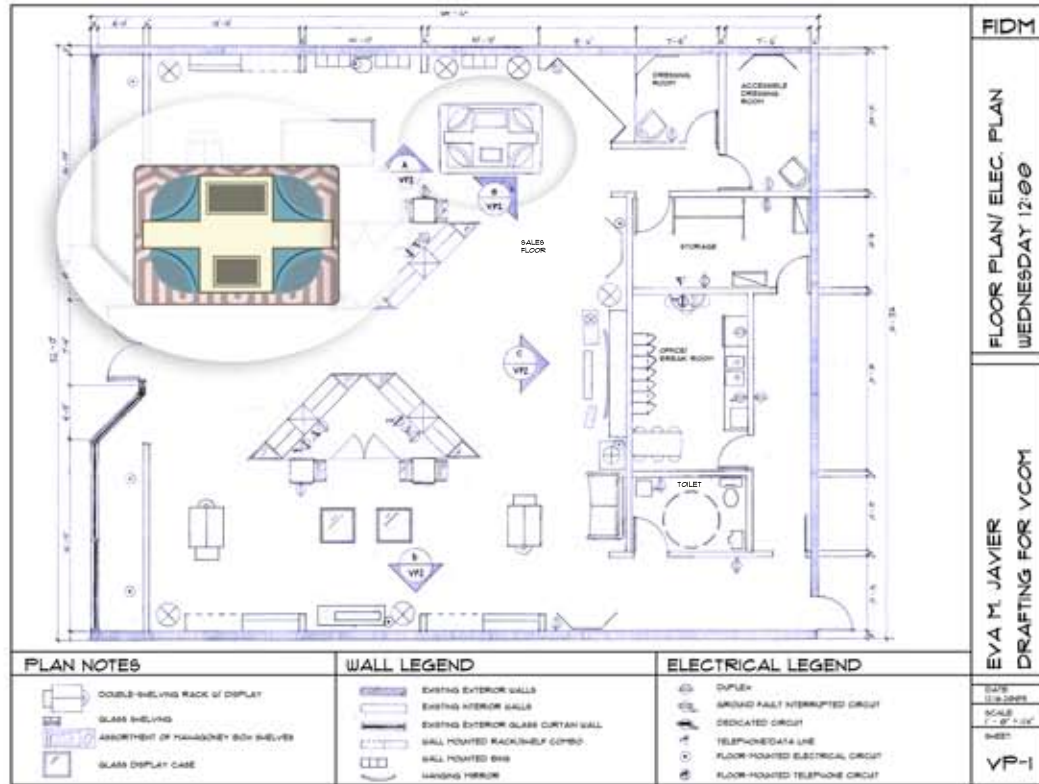

"DONNA FORTE" RETAIL STORE DESIGN

space planning · retail design · hand drafting

FIDM
FLOOR PLAN/ ELEC. PLAN
WEDNESDAY 12:00
EVA M. JAVIER
DRAFTING FOR VCOM

FIDM
INTERIOR ELEVATIONS
WEDNESDAY 12:00
EVA M. JAVIER
DRAFTING FOR VCOM