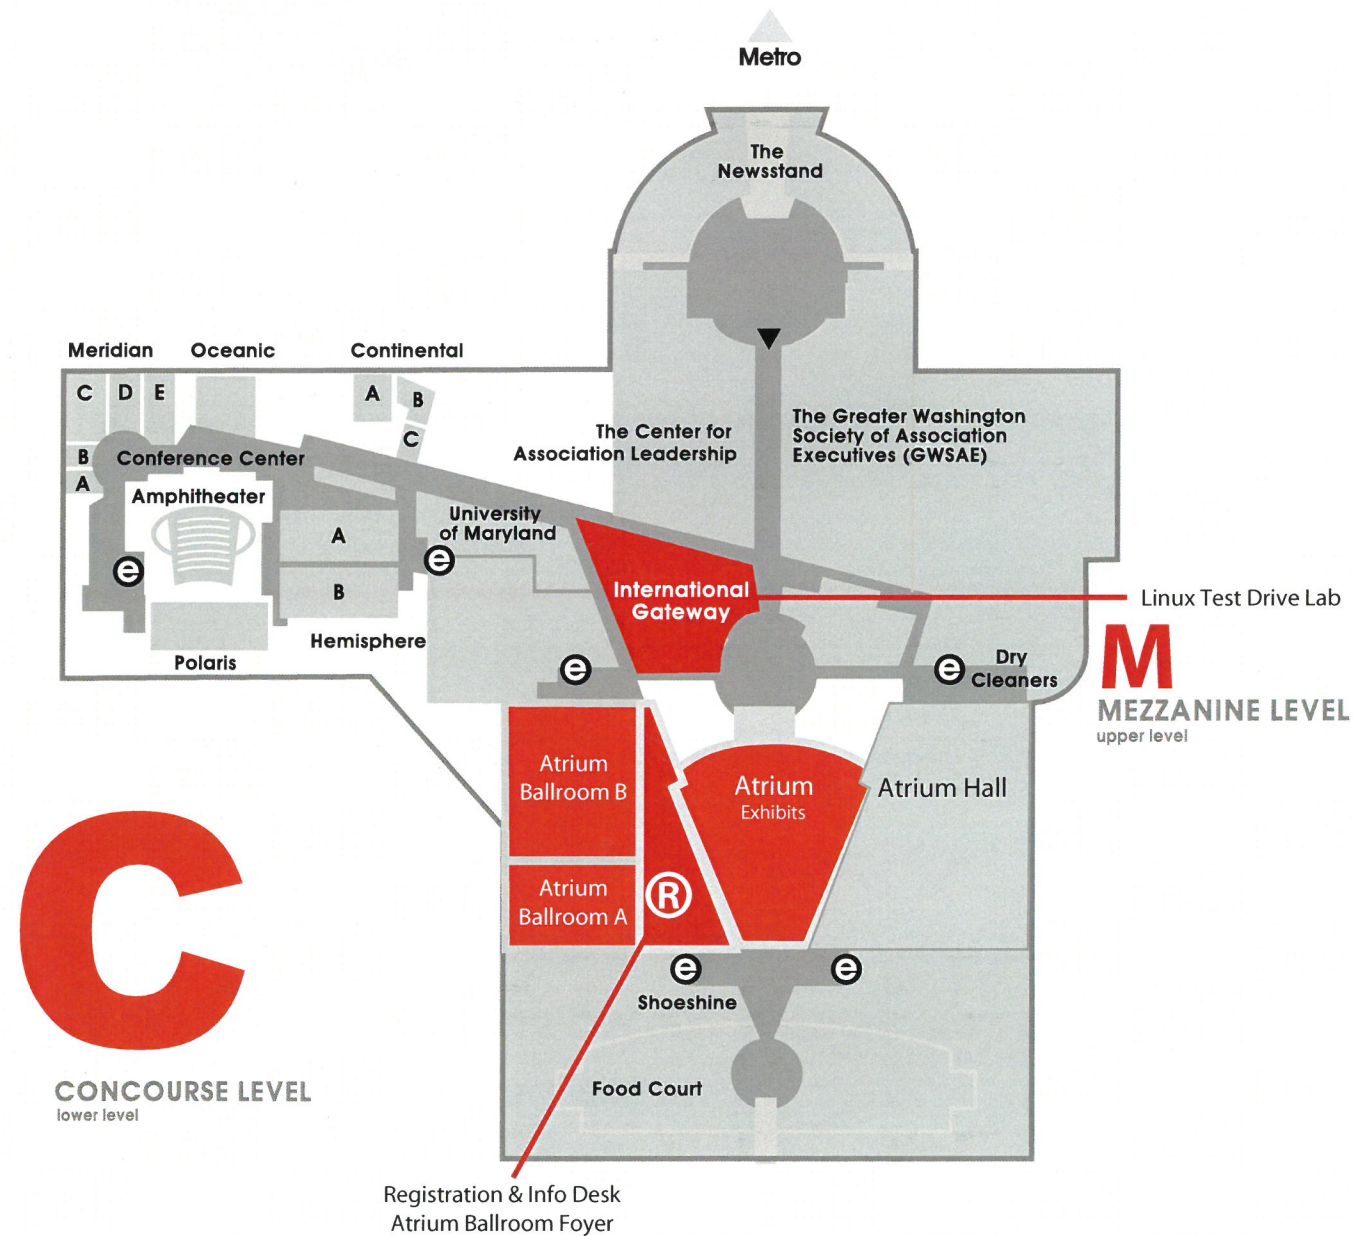

Conference Map

Conference Agenda

- 7:30 – 8:30 a.m. Registration, and Continental Breakfast
- 8:30 – 9:20 a.m. Welcome, Rick Marcotte, President and CEO, DLT Solutions, Inc. and Paul Smith, Vice President, Government Sales Operations, Red Hat, Inc. Morning Keynote Presented by HP and Intel
- 9:20 – 9:50 a.m. Exhibits and Refreshment Break
- 9:50 – 10:40 a.m. Breakout Session 1
- 10:50 – 11:40 a.m. Breakout Session 2
- 11:40 – 12:40 p.m. Lunch and Exhibits in Atrium
- 12:40 – 1:30 p.m. Breakout Session 3
- 1:30 – 2:20 p.m. Afternoon Keynote Presented by Michael Tiemann, Vice President, Open Source Affairs, Red Hat, Inc.
- 2:30 – 3:20 p.m. You decide "Birds-of-a-Feather" Session