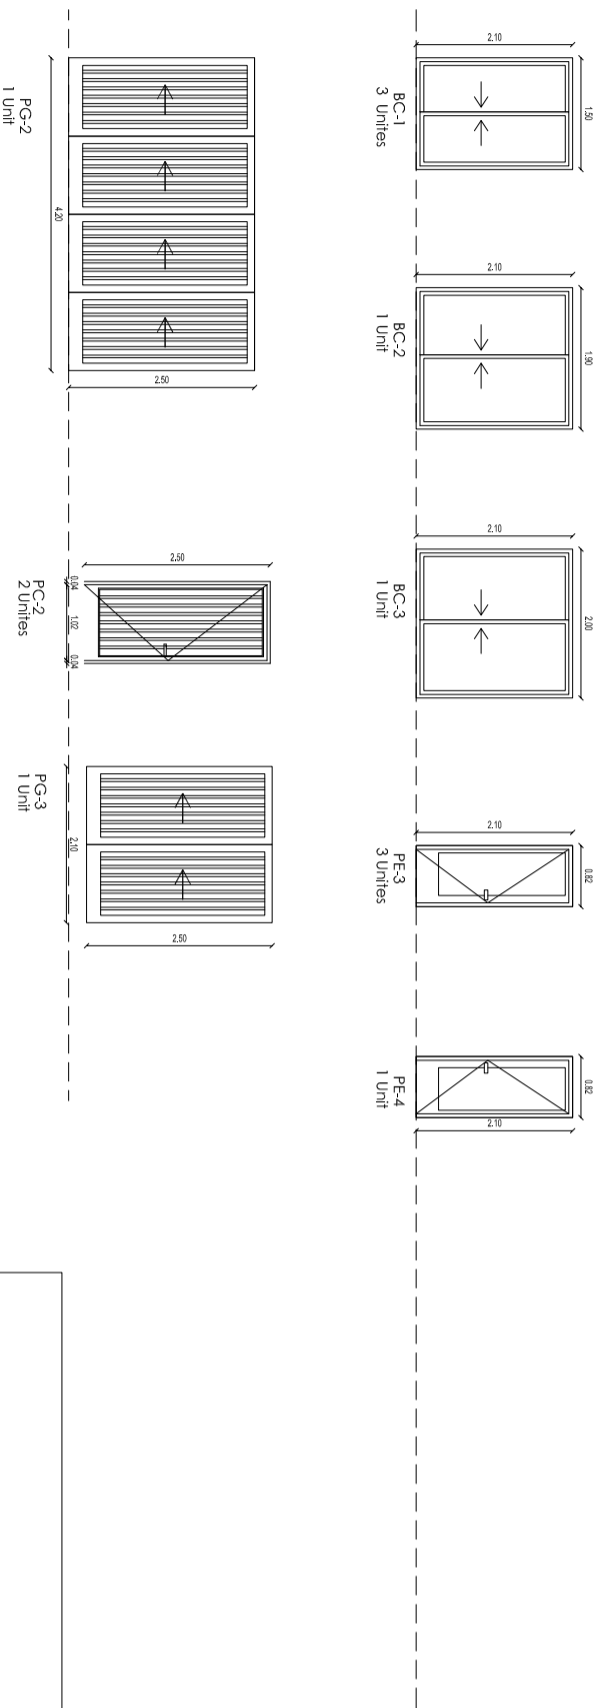

WOOD CARPENTRY

STUDENT:

Garcia Rios, Yenisey

STUDENT:

Tro Borros, Maria

SCALE:

NAME:
CARPENTRY

PLA/: