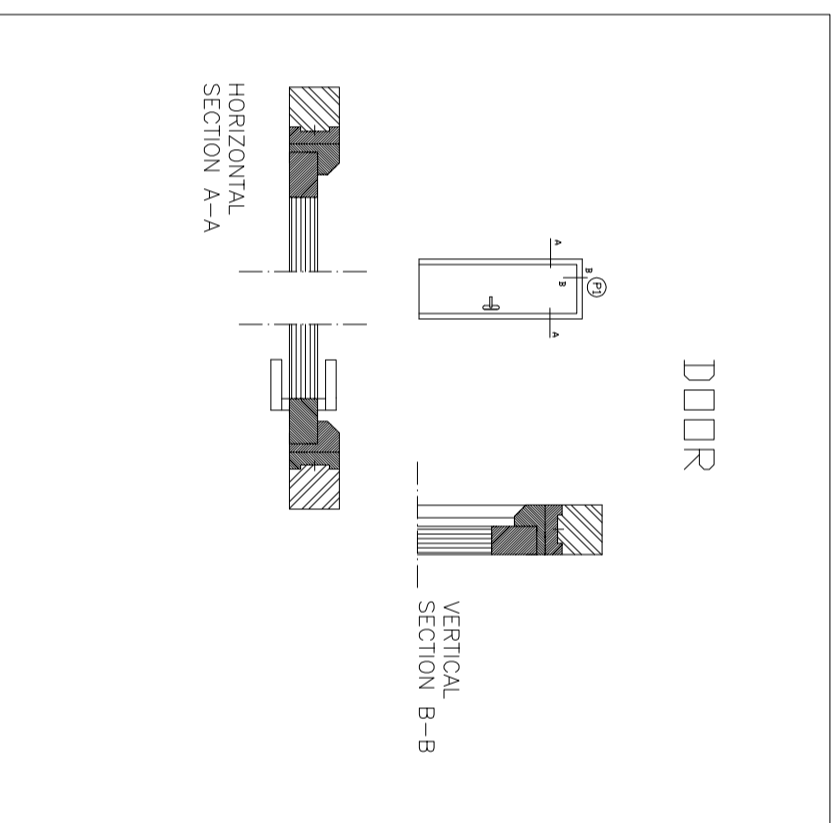

WOOD CARPENTRY

STUDENT:

Garcia Rios, Yenisey

STUDENT:

Tro Borros, Maria

SCALE:

NAME:
CARPENTRY

PLA/: