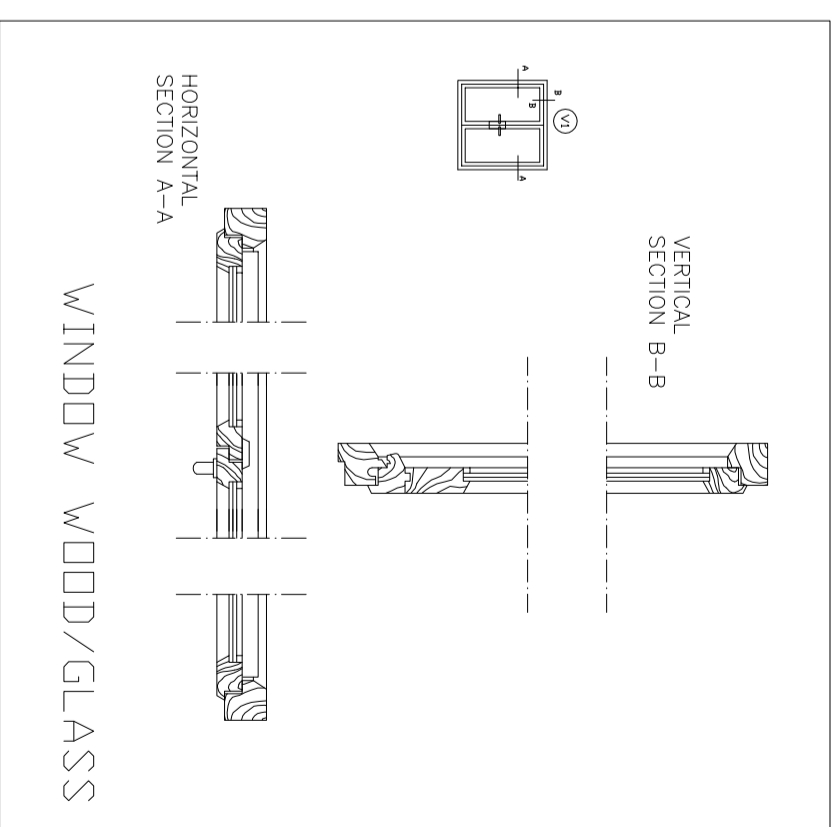

WOOD CARPENTRY

STUDENT:

Garcia Rios, Yenisey

STUDENT:

Tro Borros, Maria

SCALE:

NAME:
CARPENTRY

PLA/: