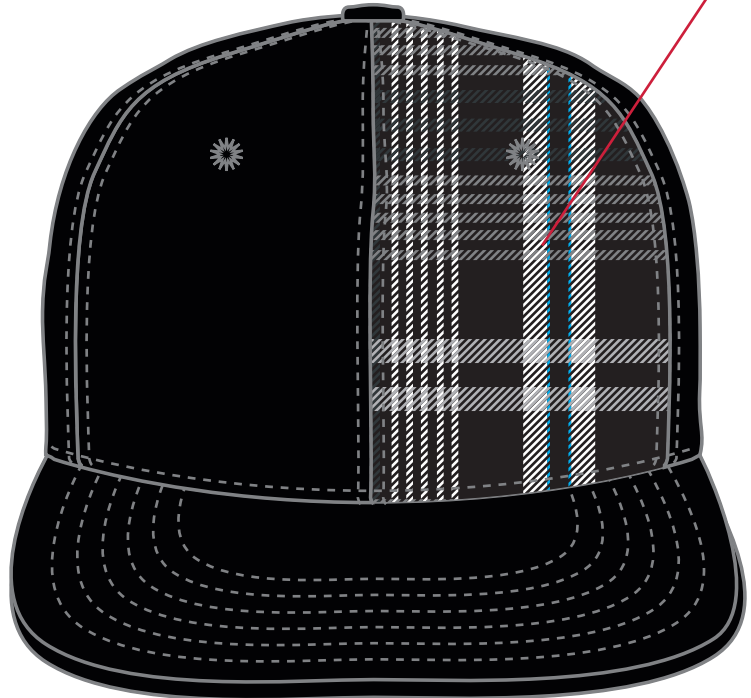

Black

Color Chart

Black

Screen Printed Plaid

Wrap Label