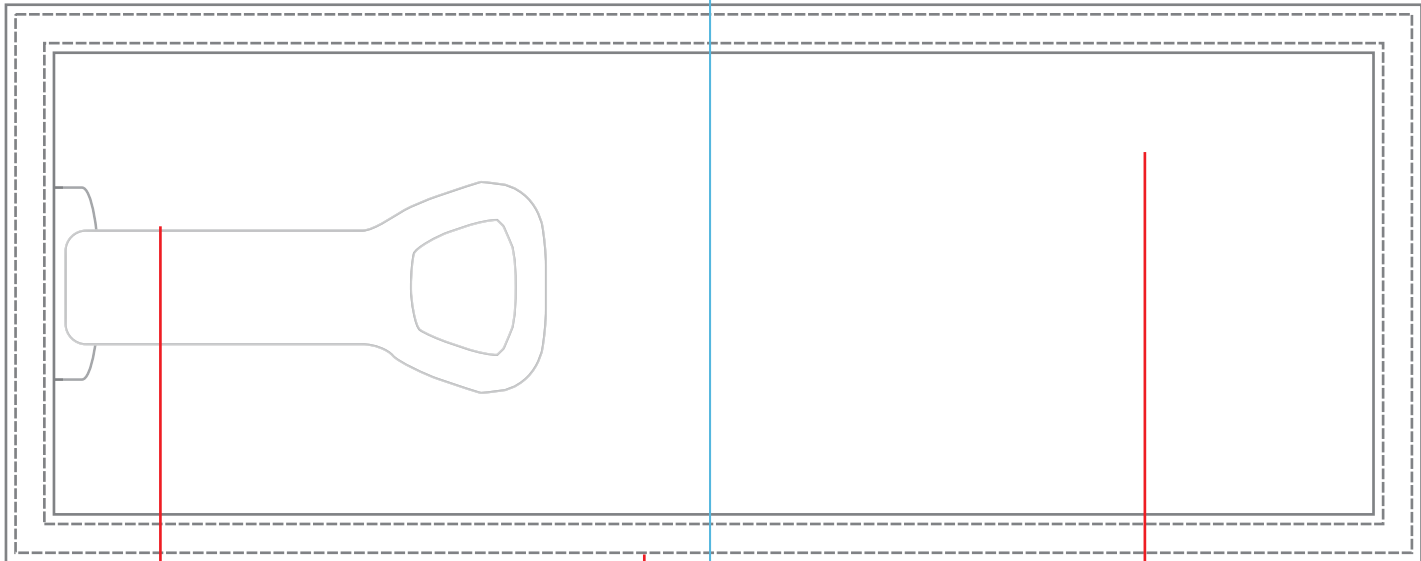

Exterior

Money Clip

Exterior Stitch Color

Fold Line

Exterior Fabric

**Dark Brown**

Cracked PU Leather	Exterior Fabric	■ Crambone
N/A	Exterior Stitch Color	■ Crambone
Nylon Mesh	ID Window	■ Black
Cracked PU Leather	Interior Fabric	■ Crambone
N/A	Interior Stitch Color	■ Crambone
Nylon	Money Slot Fabric	■ Black
Metal	Money Clip	■ Metal

Money Slot Fabric

Interior

ID Window

Interior Fabric

Interior Stitch Color