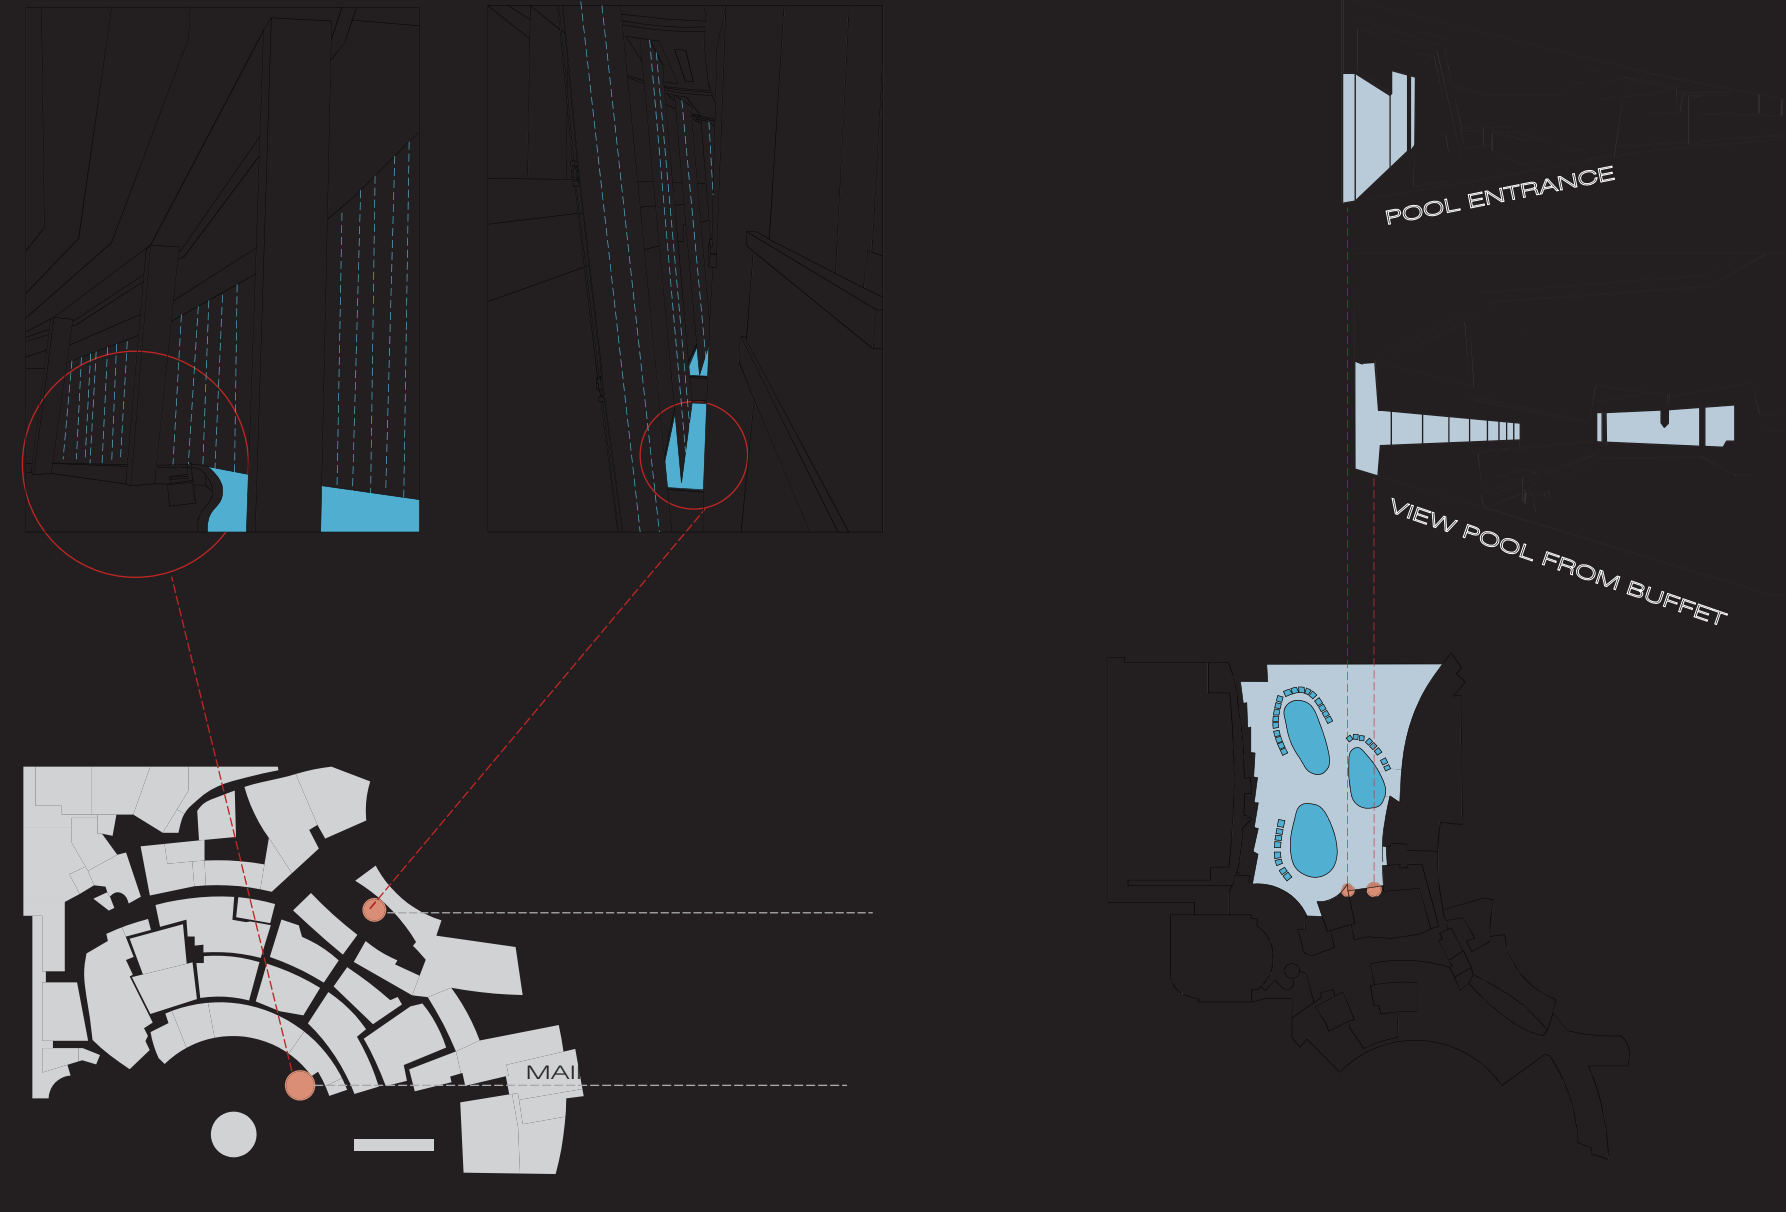

WATER FEATURES OF LAS VEGAS, NV

THE VENETIAN
AMBIENCE
ENTERTAINMENT

THE MIRAGE
AMBIENCE
ENTERTAINMENT
RECREATION

ARIA
THRESHOLD
AMBIENCE
LEISURE
RECREATION

SPA~SINO
GATHERING CASINO WATER
FEATURES TO PRODUCE
INTERIOR ATMOSPHERE

MAIN ENTRANCE: VIEW TO POOL
CASINO LEVEL VIEW TO POOL

SPA

POOL

CASINO

SPA PROGRAM

RECREATIONAL POOL PROGRAM

CASINO PROGRAM

GAMBLING