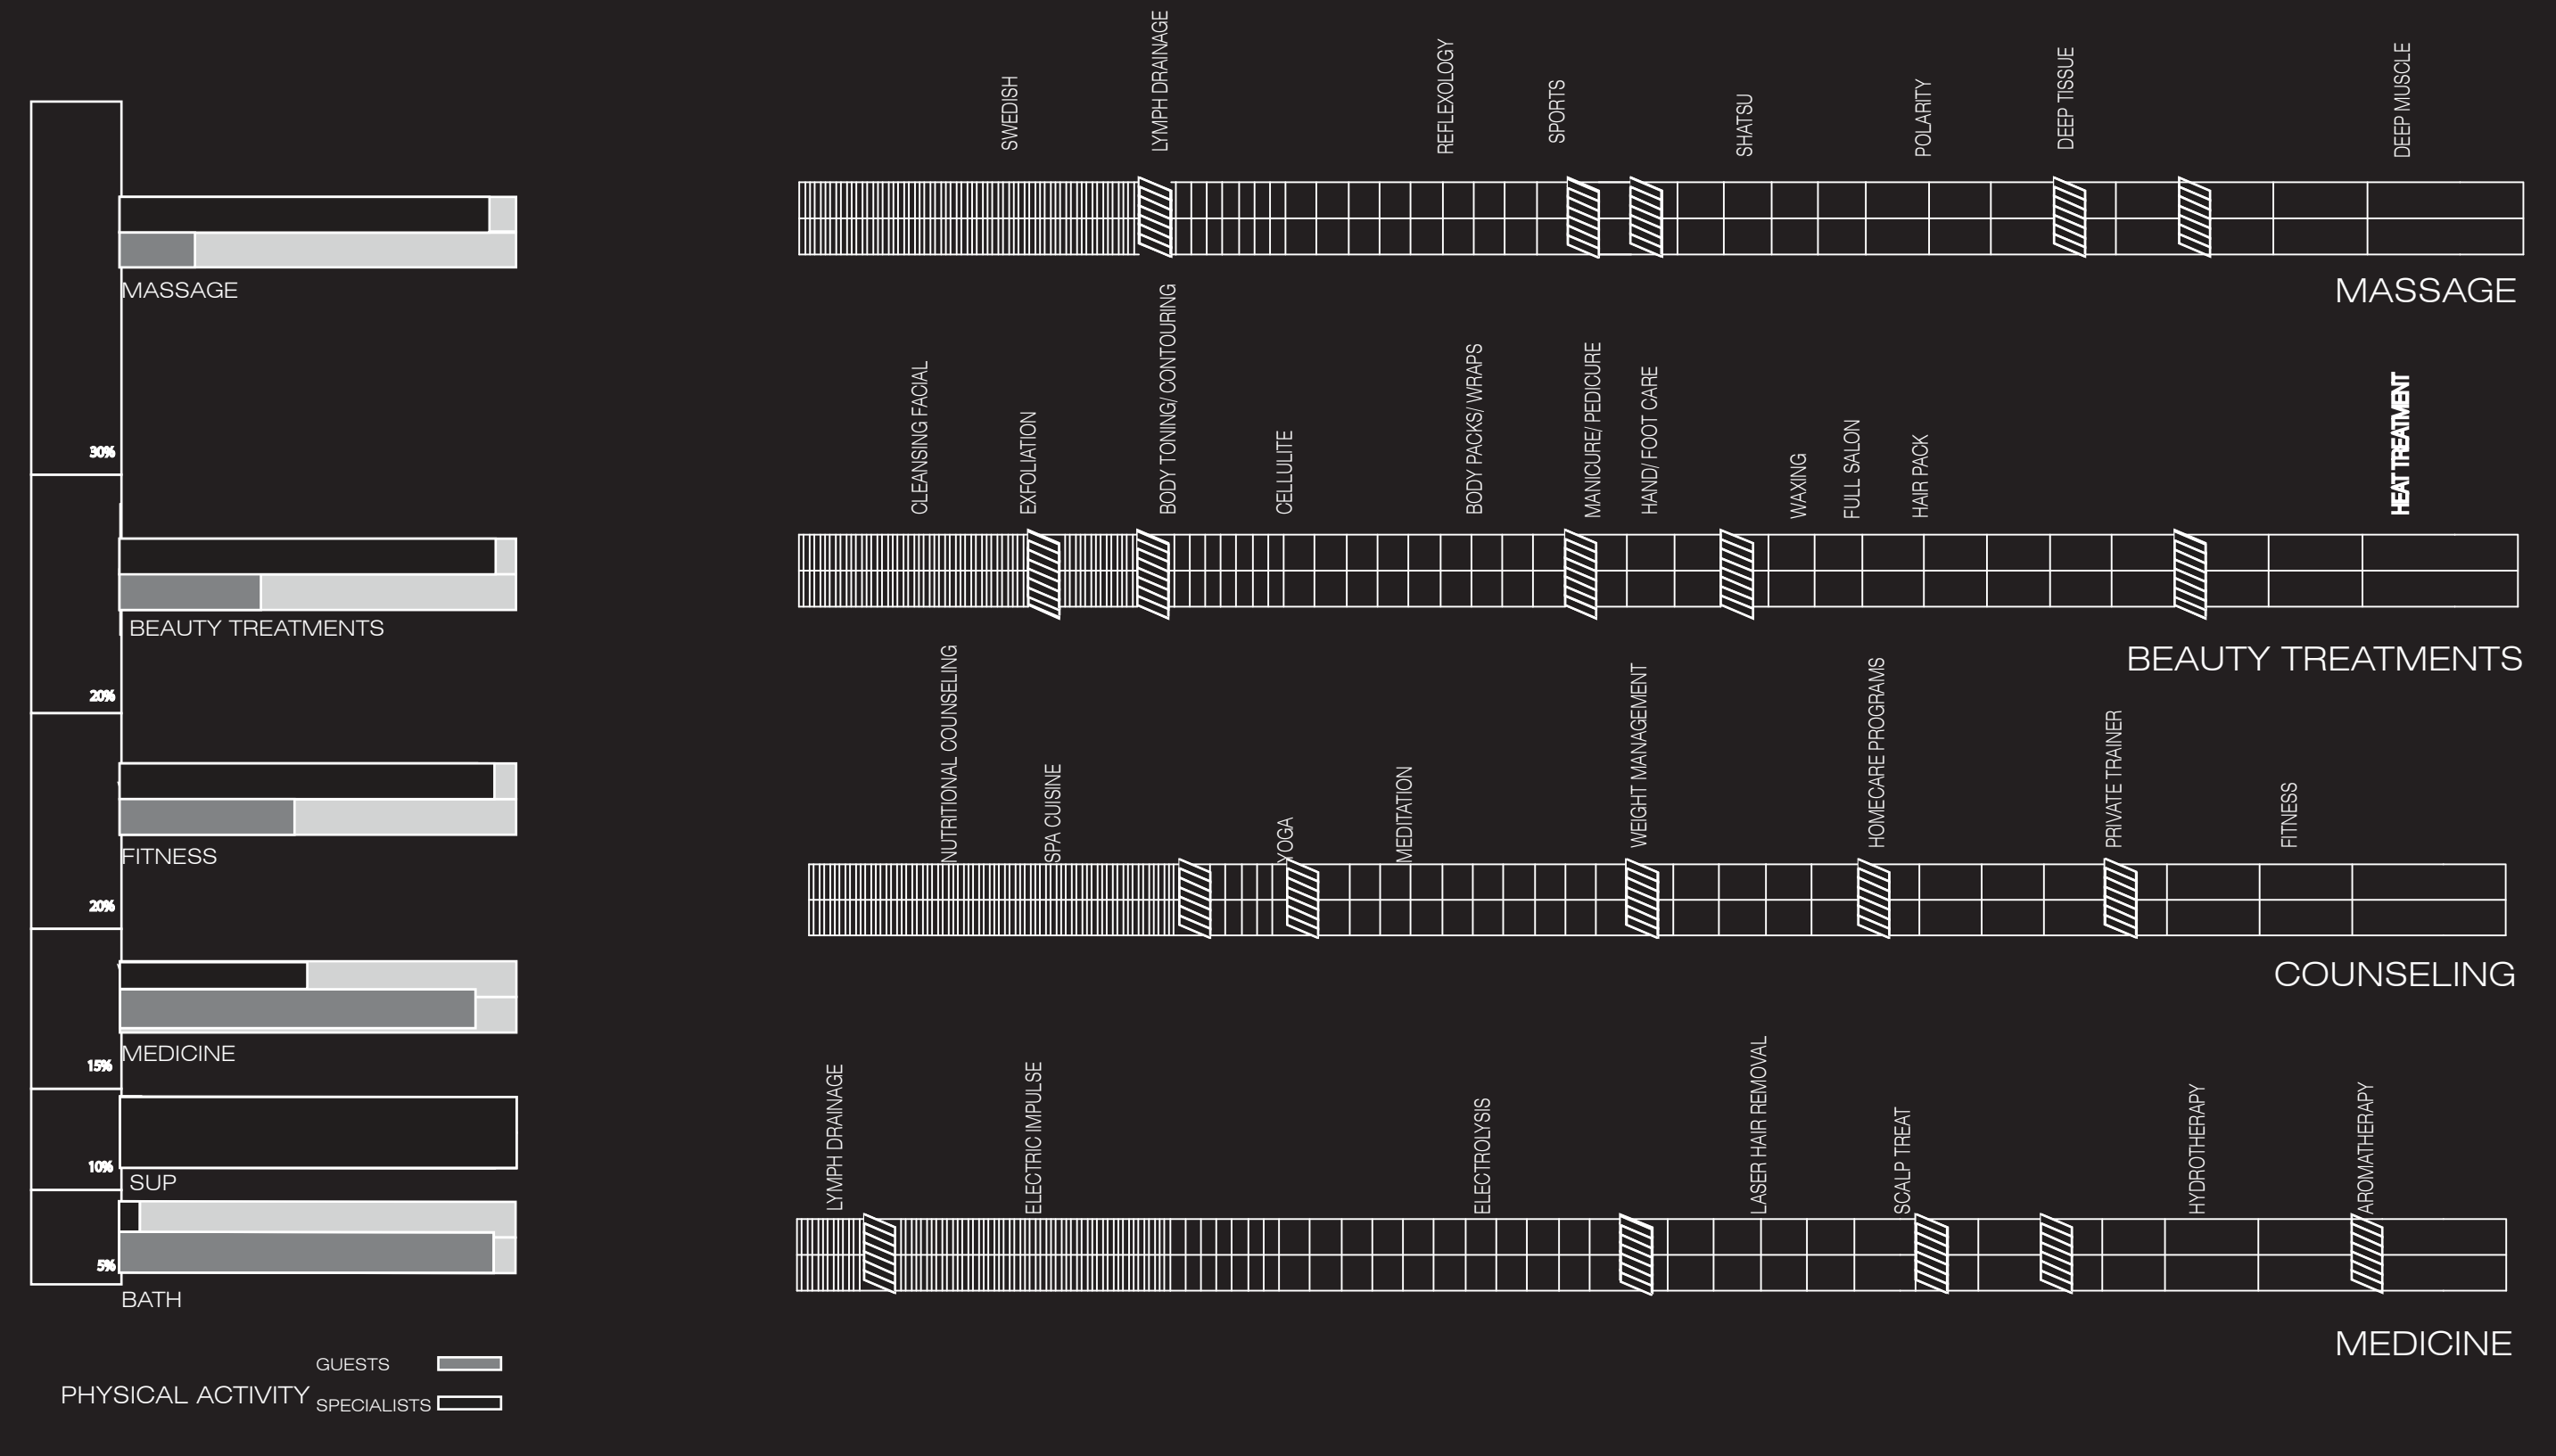

WATER FEATURES OF LAS VEGAS, NV

THE VENETIAN
AMBIENCE
ENTERTAINMENT

THE MIRAGE
AMBIENCE
ENTERTAINMENT
RECREATION

ARIA
THRESHOLD
AMBIENCE
LEISURE
RECREATION

SPA~SINO
GATHERING CASINO WATER
FEATURES TO PRODUCE
INTERIOR ATMOSPHERE

MAIN ENTRANCE: VIEW TO POOL
CASINO LEVEL VIEW TO POOL

SPA

POOL

CASINO

SPA PROGRAM

RECREATIONAL POOL PROGRAM

CASINO PROGRAM

GAMBLING