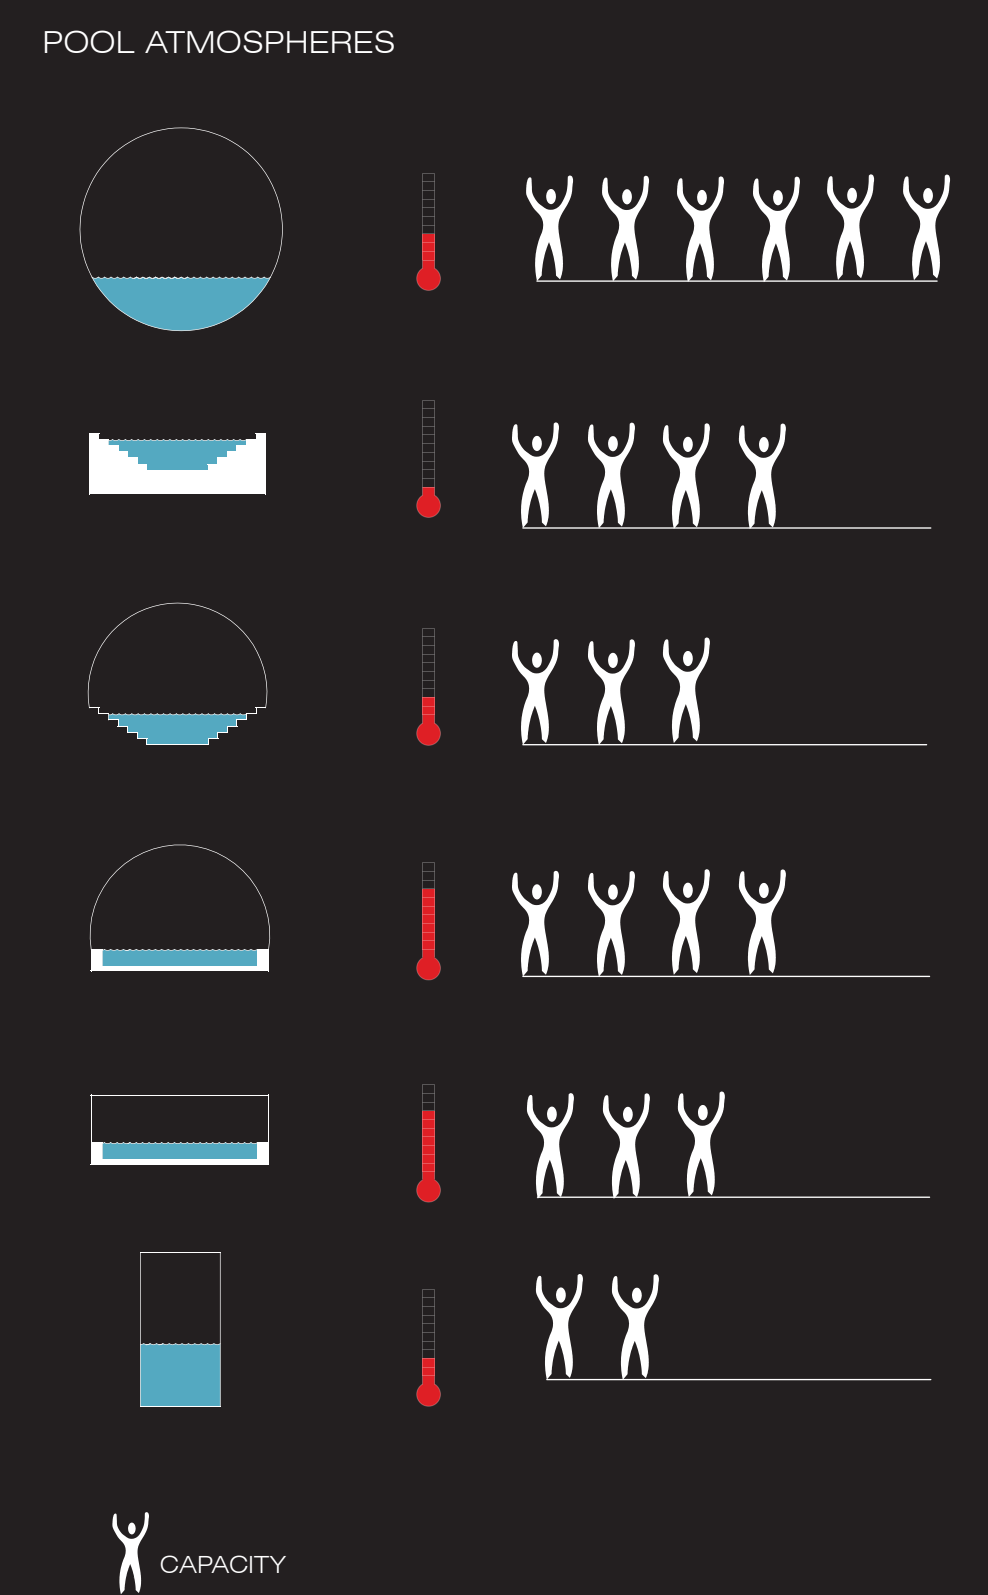

WATER FEATURES OF LAS VEGAS, NV

THE VENETIAN
AMBIENCE
ENTERTAINMENT

THE MIRAGE
AMBIENCE
ENTERTAINMENT
RECREATION

ARIA
THRESHOLD
AMBIENCE
LEISURE
RECREATION

SPA~SINO
GATHERING CASINO WATER
FEATURES TO PRODUCE
INTERIOR ATMOSPHERE

MAIN ENTRANCE: VIEW TO POOL
CASINO LEVEL VIEW TO POOL

SPA

POOL

CASINO

SPA PROGRAM

RECREATIONAL POOL PROGRAM

CASINO PROGRAM

GAMBLING