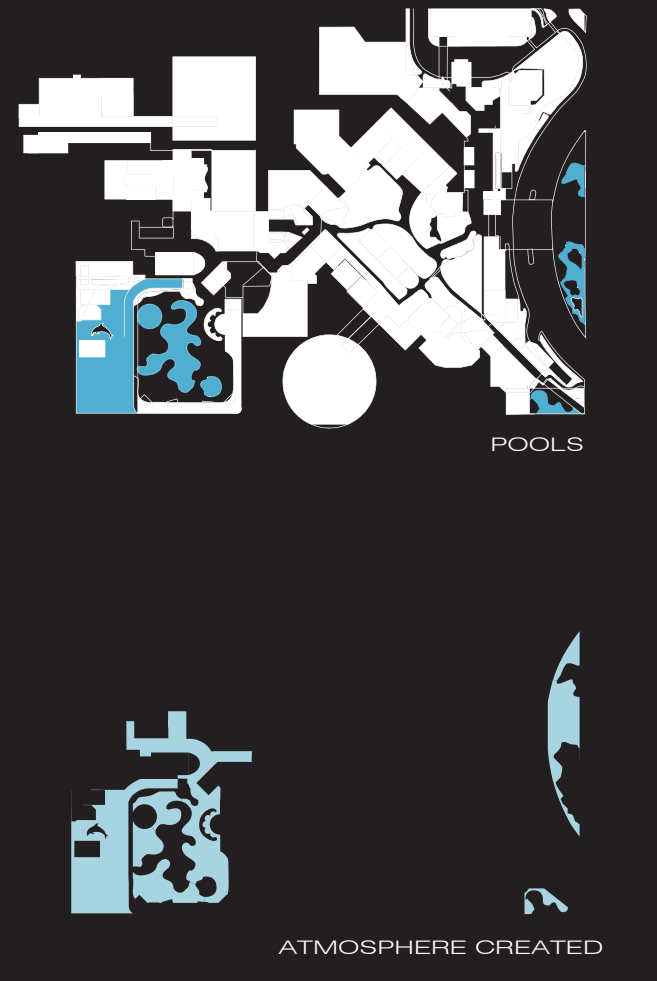

WATER FEATURES OF LAS VEGAS, NV

THE VENETIAN
AMBIENCE
ENTERTAINMENT

THE MIRAGE
AMBIENCE
ENTERTAINMENT
RECREATION

ARIA
THRESHOLD
AMBIENCE
LEISURE
RECREATION

SPA~SINO
GATHERING CASINO WATER
FEATURES TO PRODUCE
INTERIOR ATMOSPHERE

MAIN ENTRANCE: VIEW TO POOL
CASINO LEVEL VIEW TO POOL

SPA

POOL

CASINO

SPA PROGRAM

RECREATIONAL POOL PROGRAM

CASINO PROGRAM

GAMBLING