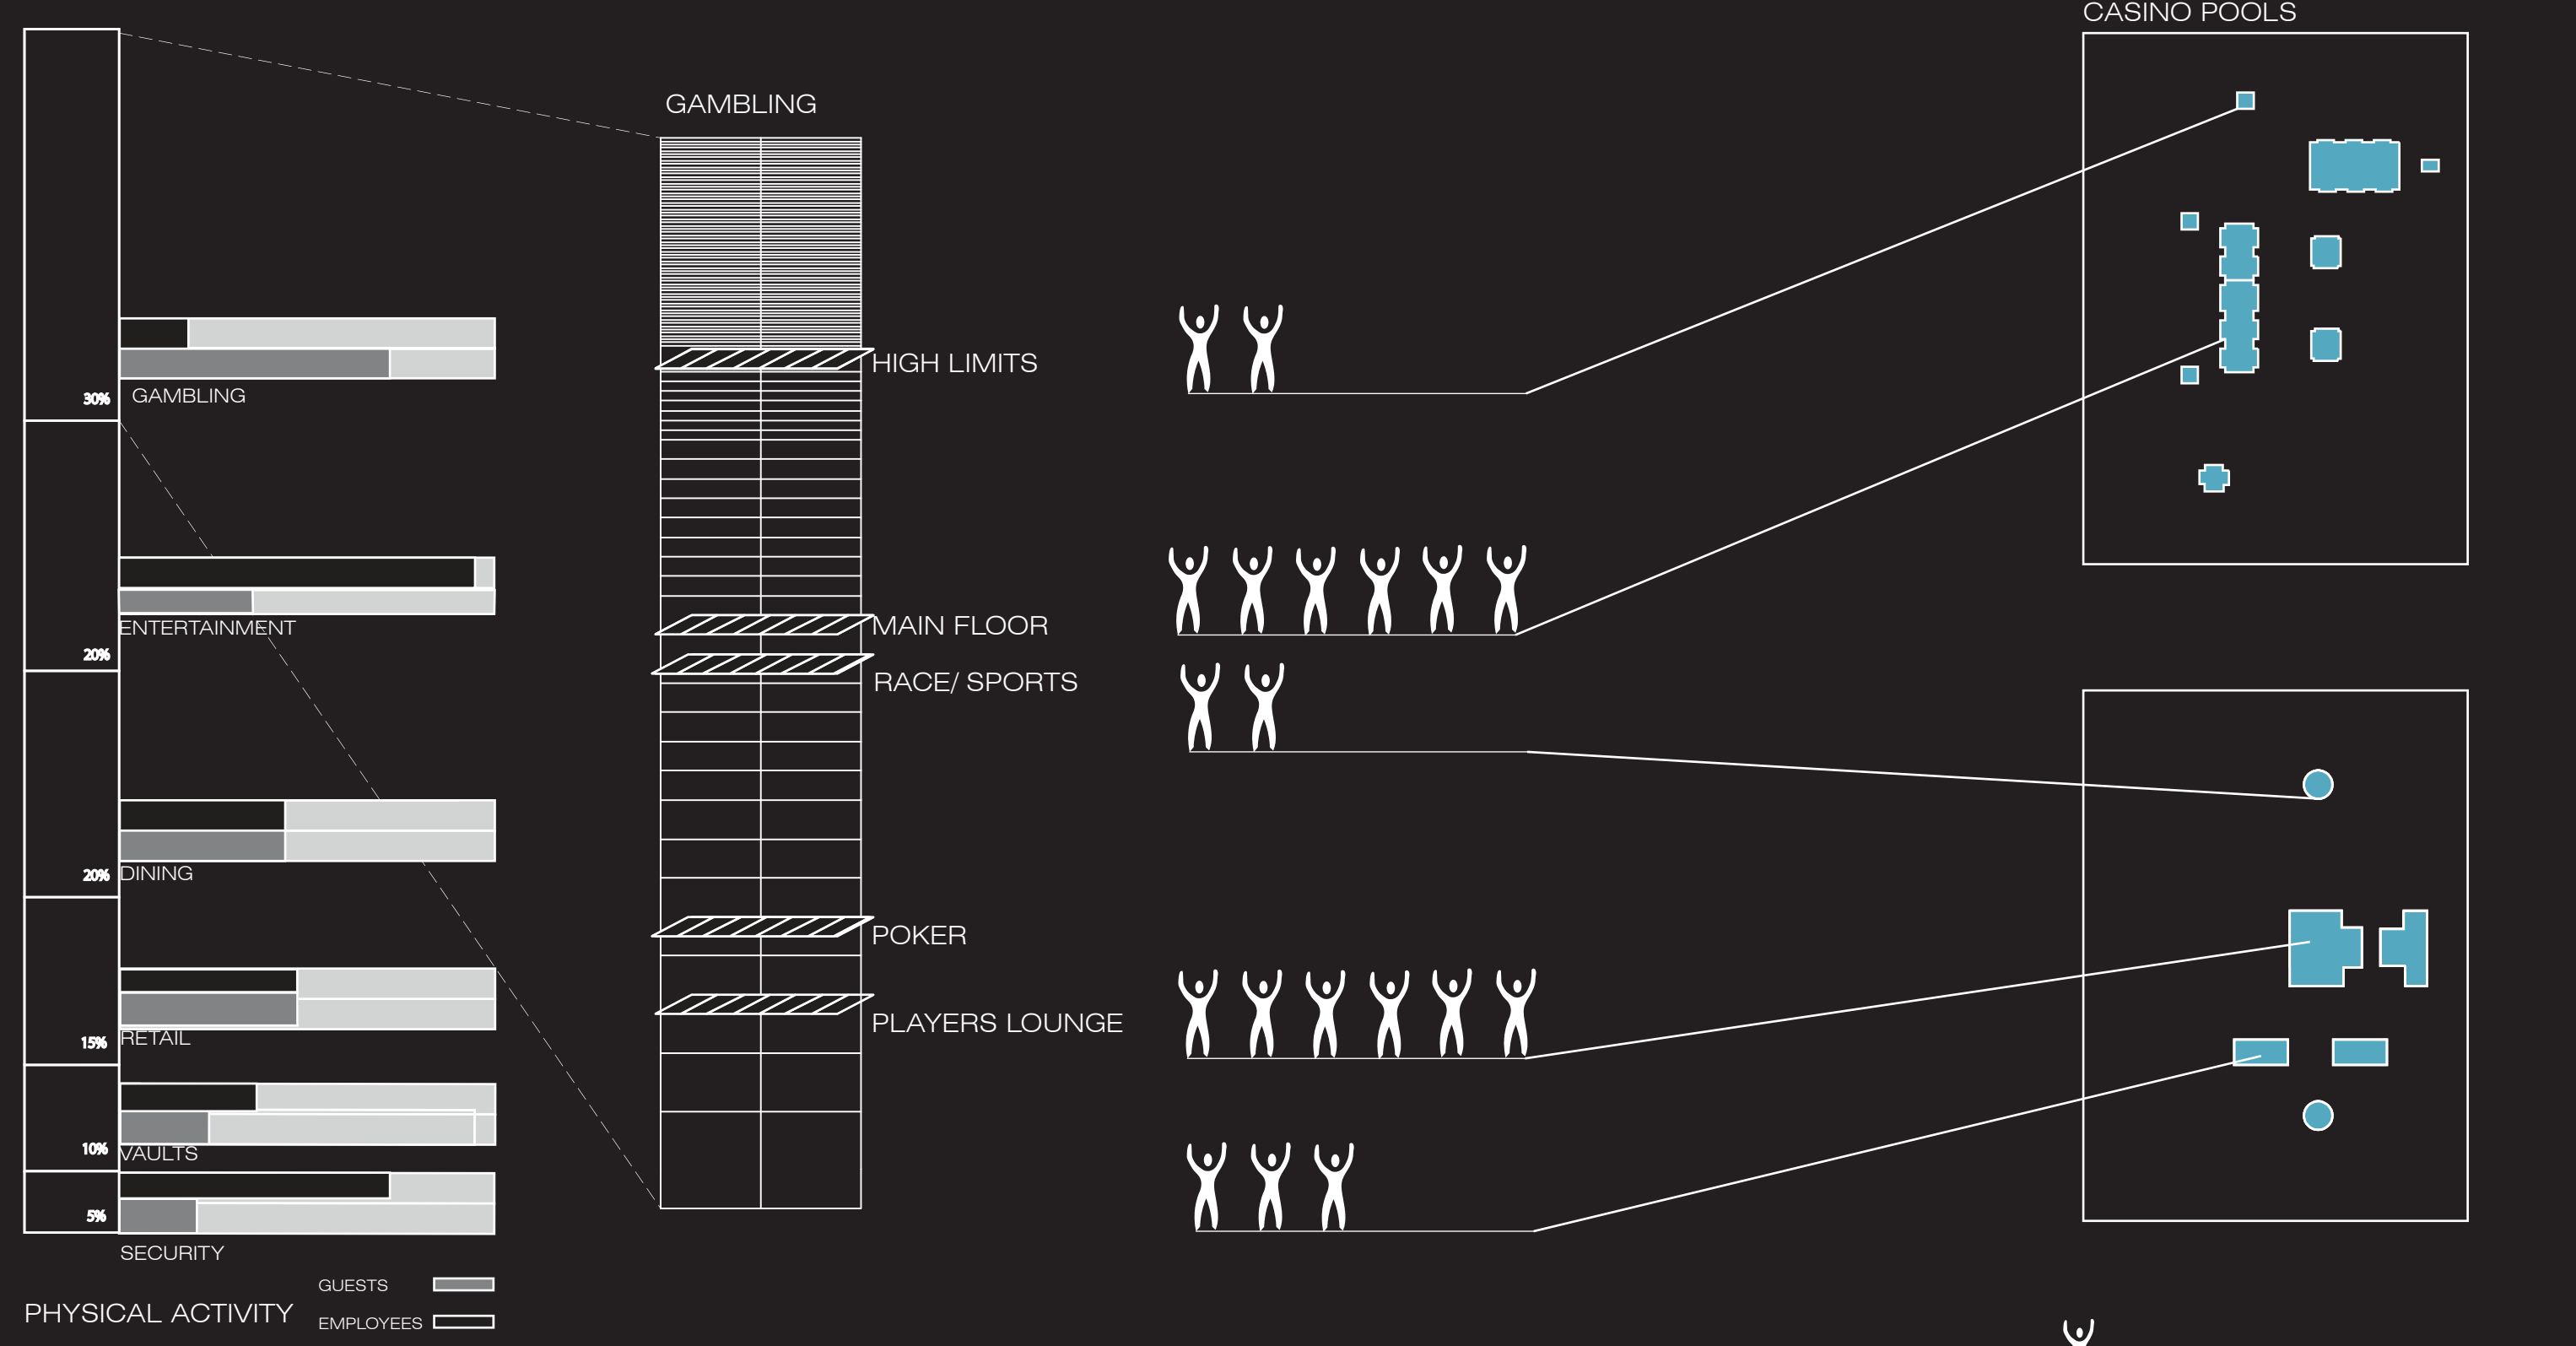

WATER FEATURES OF LAS VEGAS, NV

THE VENETIAN
AMBIENCE
ENTERTAINMENT

THE MIRAGE
AMBIENCE
ENTERTAINMENT
RECREATION

ARIA
THRESHOLD
AMBIENCE
LEISURE
RECREATION

SPA~SINO
GATHERING CASINO WATER
FEATURES TO PRODUCE
INTERIOR ATMOSPHERE

MAIN ENTRANCE: VIEW TO POOL
CASINO LEVEL VIEW TO POOL

SPA

POOL

CASINO

SPA PROGRAM

RECREATIONAL POOL PROGRAM

CASINO PROGRAM

GAMBLING