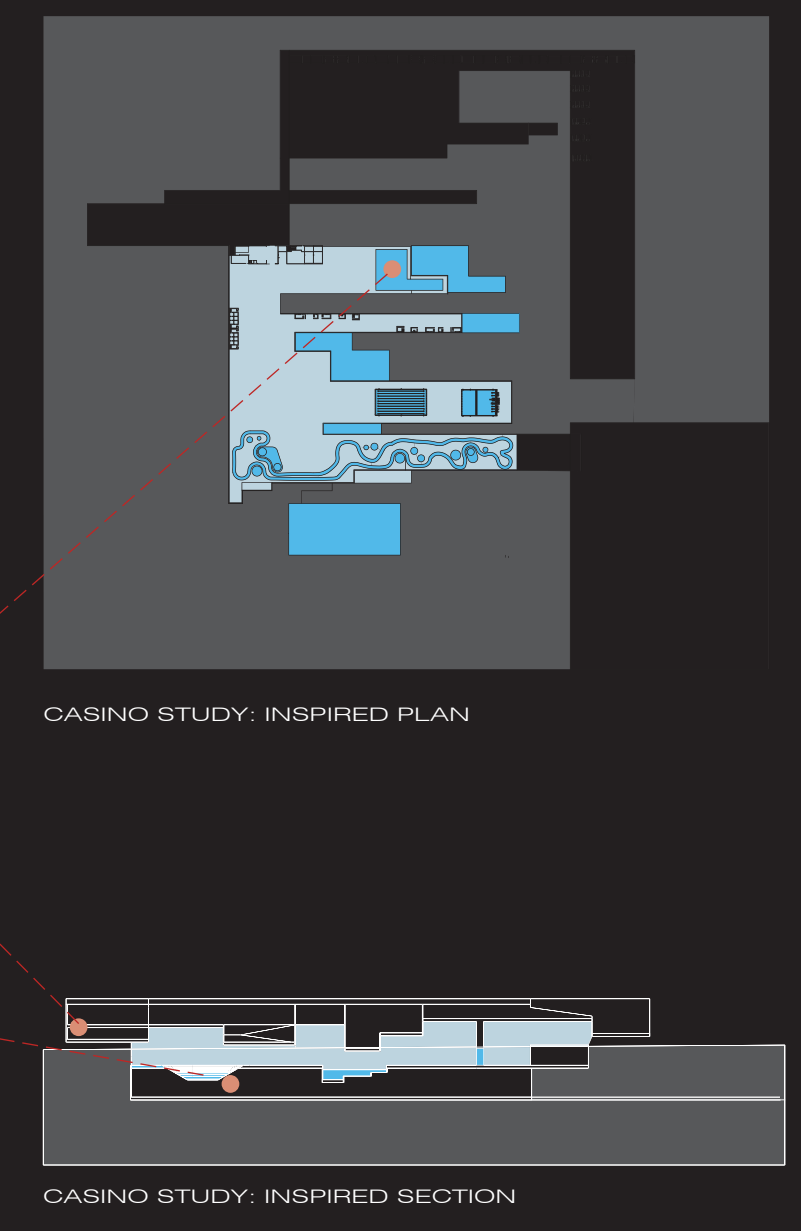

WATER FEATURES OF LAS VEGAS, NV

THE VENETIAN
AMBIENCE
ENTERTAINMENT

THE MIRAGE
AMBIENCE
ENTERTAINMENT
RECREATION

ARIA
THRESHOLD
AMBIENCE
LEISURE
RECREATION

SPA~SINO
GATHERING CASINO WATER
FEATURES TO PRODUCE
INTERIOR ATMOSPHERE

MAIN ENTRANCE: VIEW TO POOL
CASINO LEVEL VIEW TO POOL

SPA

POOL

CASINO

SPA PROGRAM

RECREATIONAL POOL PROGRAM

CASINO PROGRAM

GAMBLING