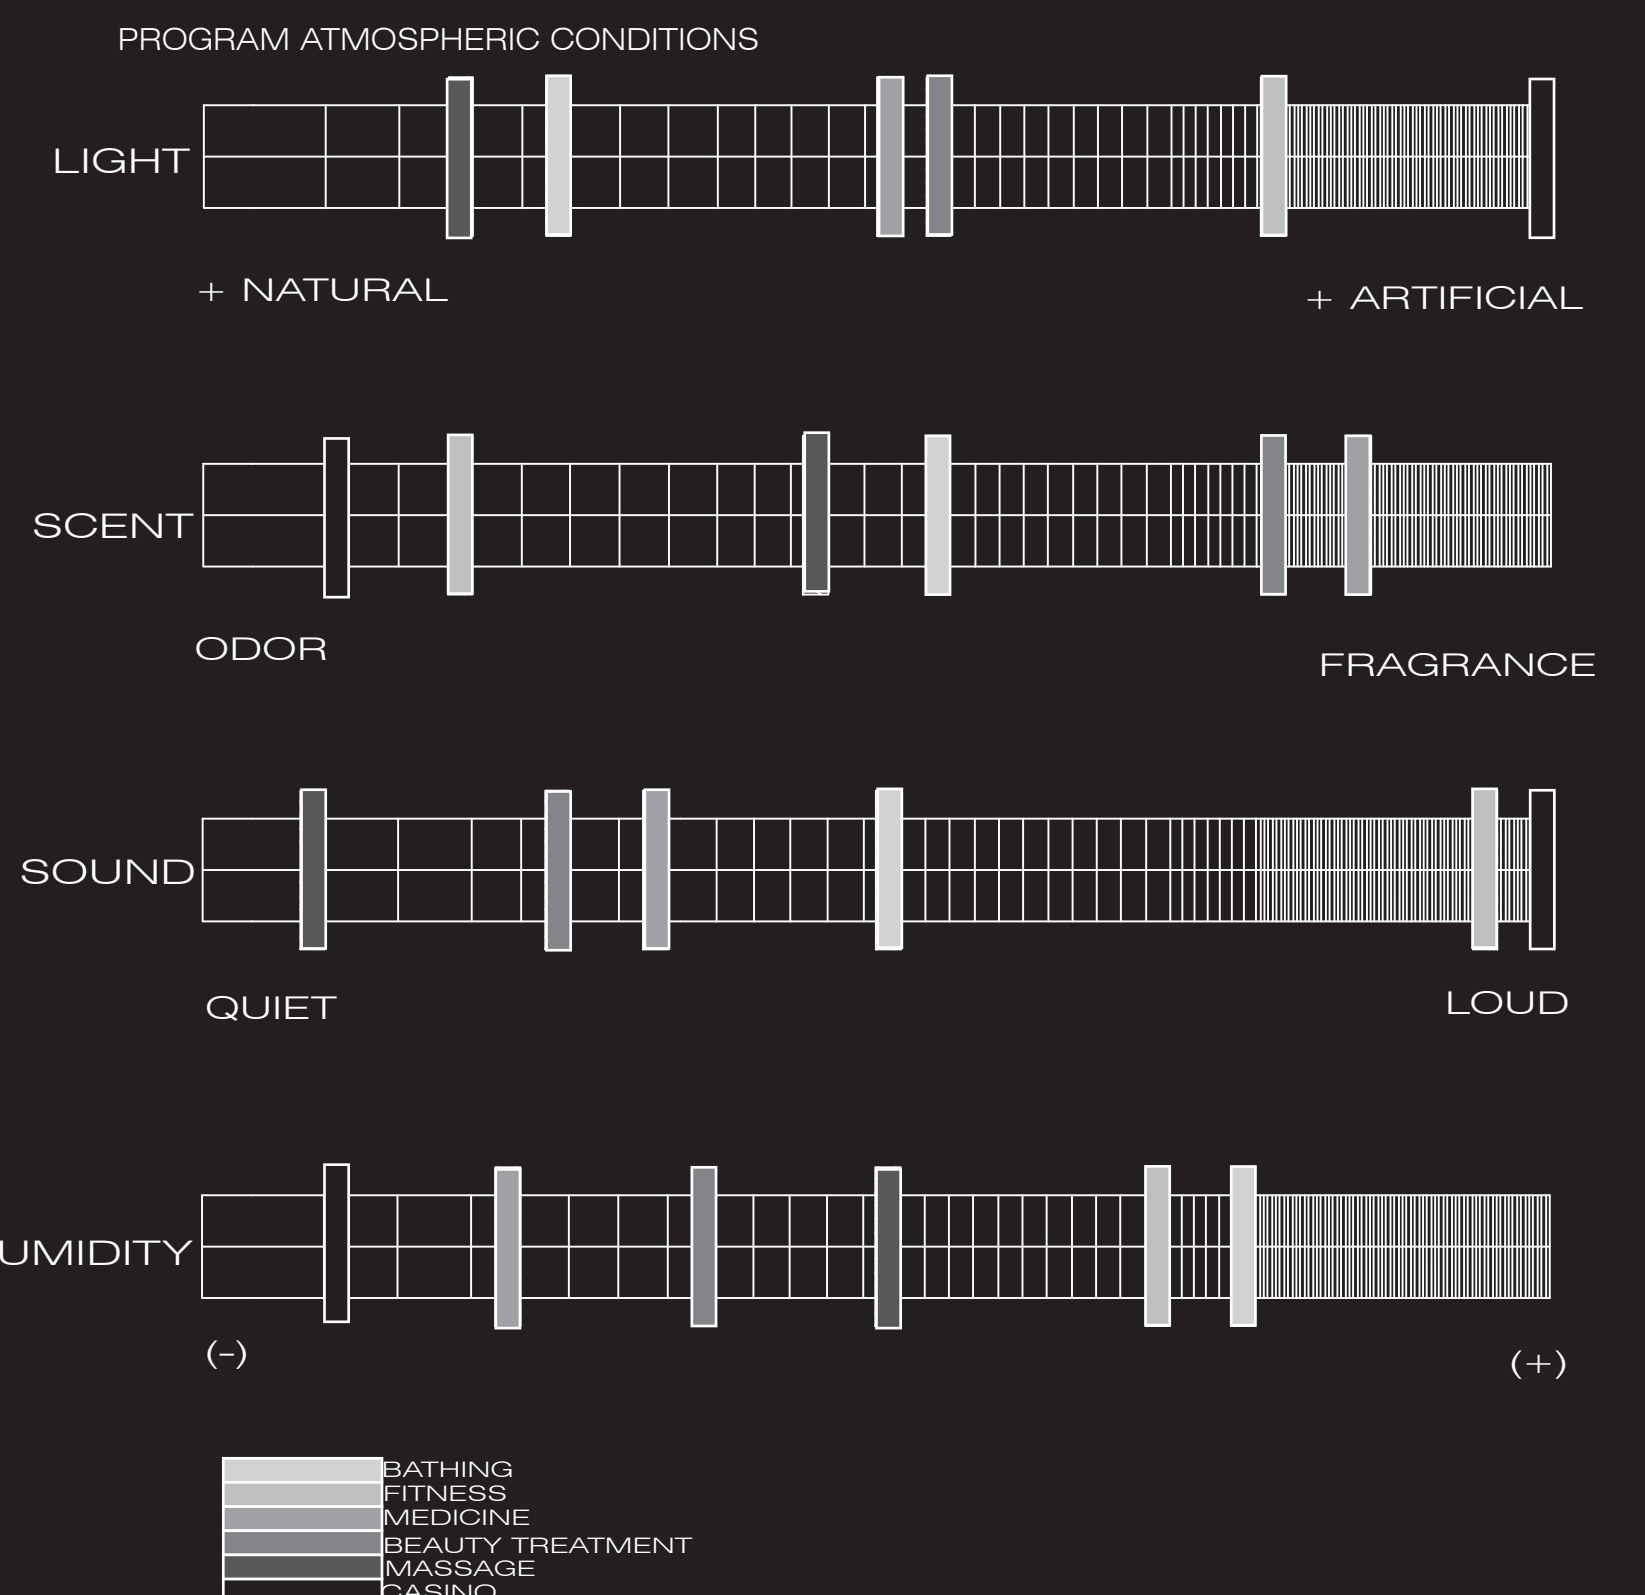

WATER FEATURES OF LAS VEGAS, NV

THE VENETIAN
AMBIENCE
ENTERTAINMENT

THE MIRAGE
AMBIENCE
ENTERTAINMENT
RECREATION

ARIA
THRESHOLD
AMBIENCE
LEISURE
RECREATION

SPA~SINO
GATHERING CASINO WATER
FEATURES TO PRODUCE
INTERIOR ATMOSPHERE

MAIN ENTRANCE: VIEW TO POOL
CASINO LEVEL VIEW TO POOL

SPA

POOL

CASINO

SPA PROGRAM

RECREATIONAL POOL PROGRAM

CASINO PROGRAM

GAMBLING