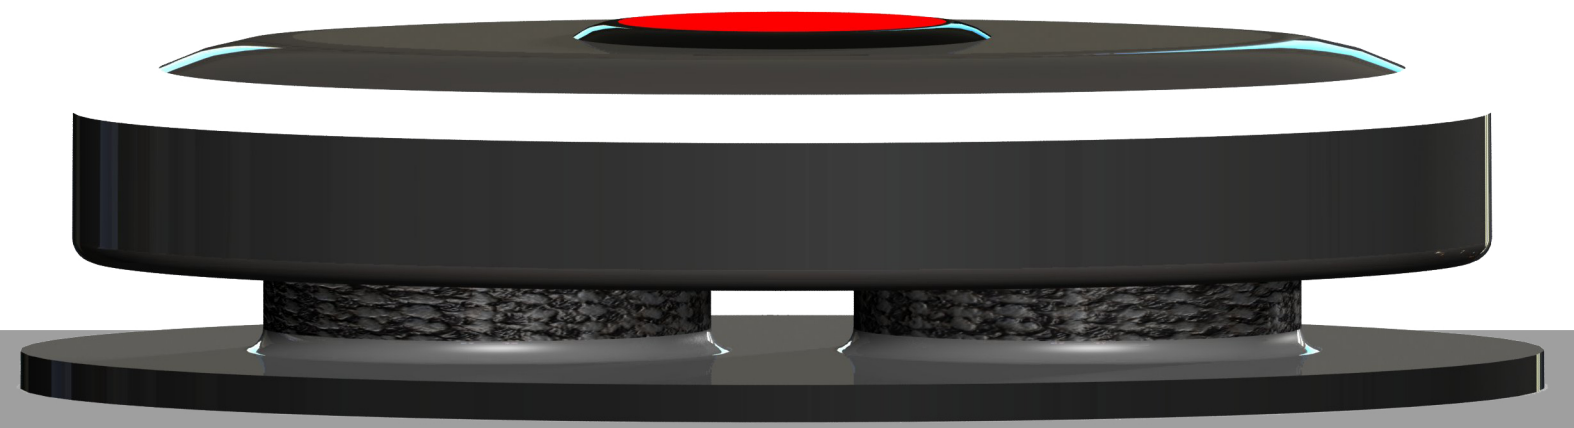

Features Board

- White band of LED light.
- Cluster of small LED white lights covered by transperent screen.
- Centre coloured Led light changes colour when stood on.

- Spring Mechanism generates electrical energy from mechanical energy
- Protective cover for springs