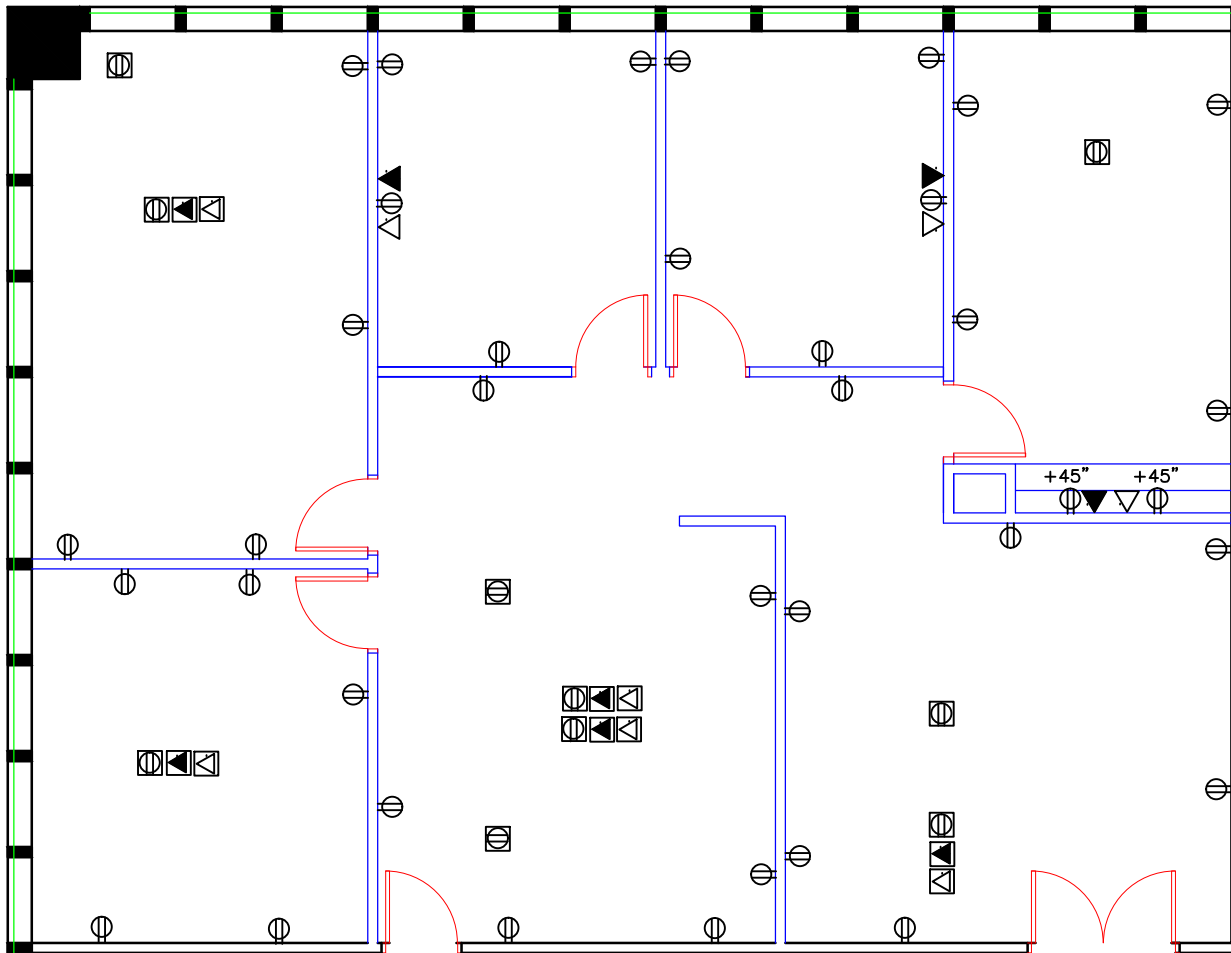

Leah Tessier
IDES 240, Sec 740
3/22/11
Tutorial 11-2

VOICE/DATA/POWER LEGEND

SYMBOL	DESCRIPTION
▲	TELEPHONE OUTLET
◼	FLOOR TELEPHONE OUTLET
△	DATA OUTLET
◻	FLOOR DATA OUTLET
⊕	DUPLEX RECEPTACLE
⊕	FLOOR DUPLEX RECEPTACLE

VOICE/DATA/POWER PLAN
SCALE: 1/8" = 1'-0"