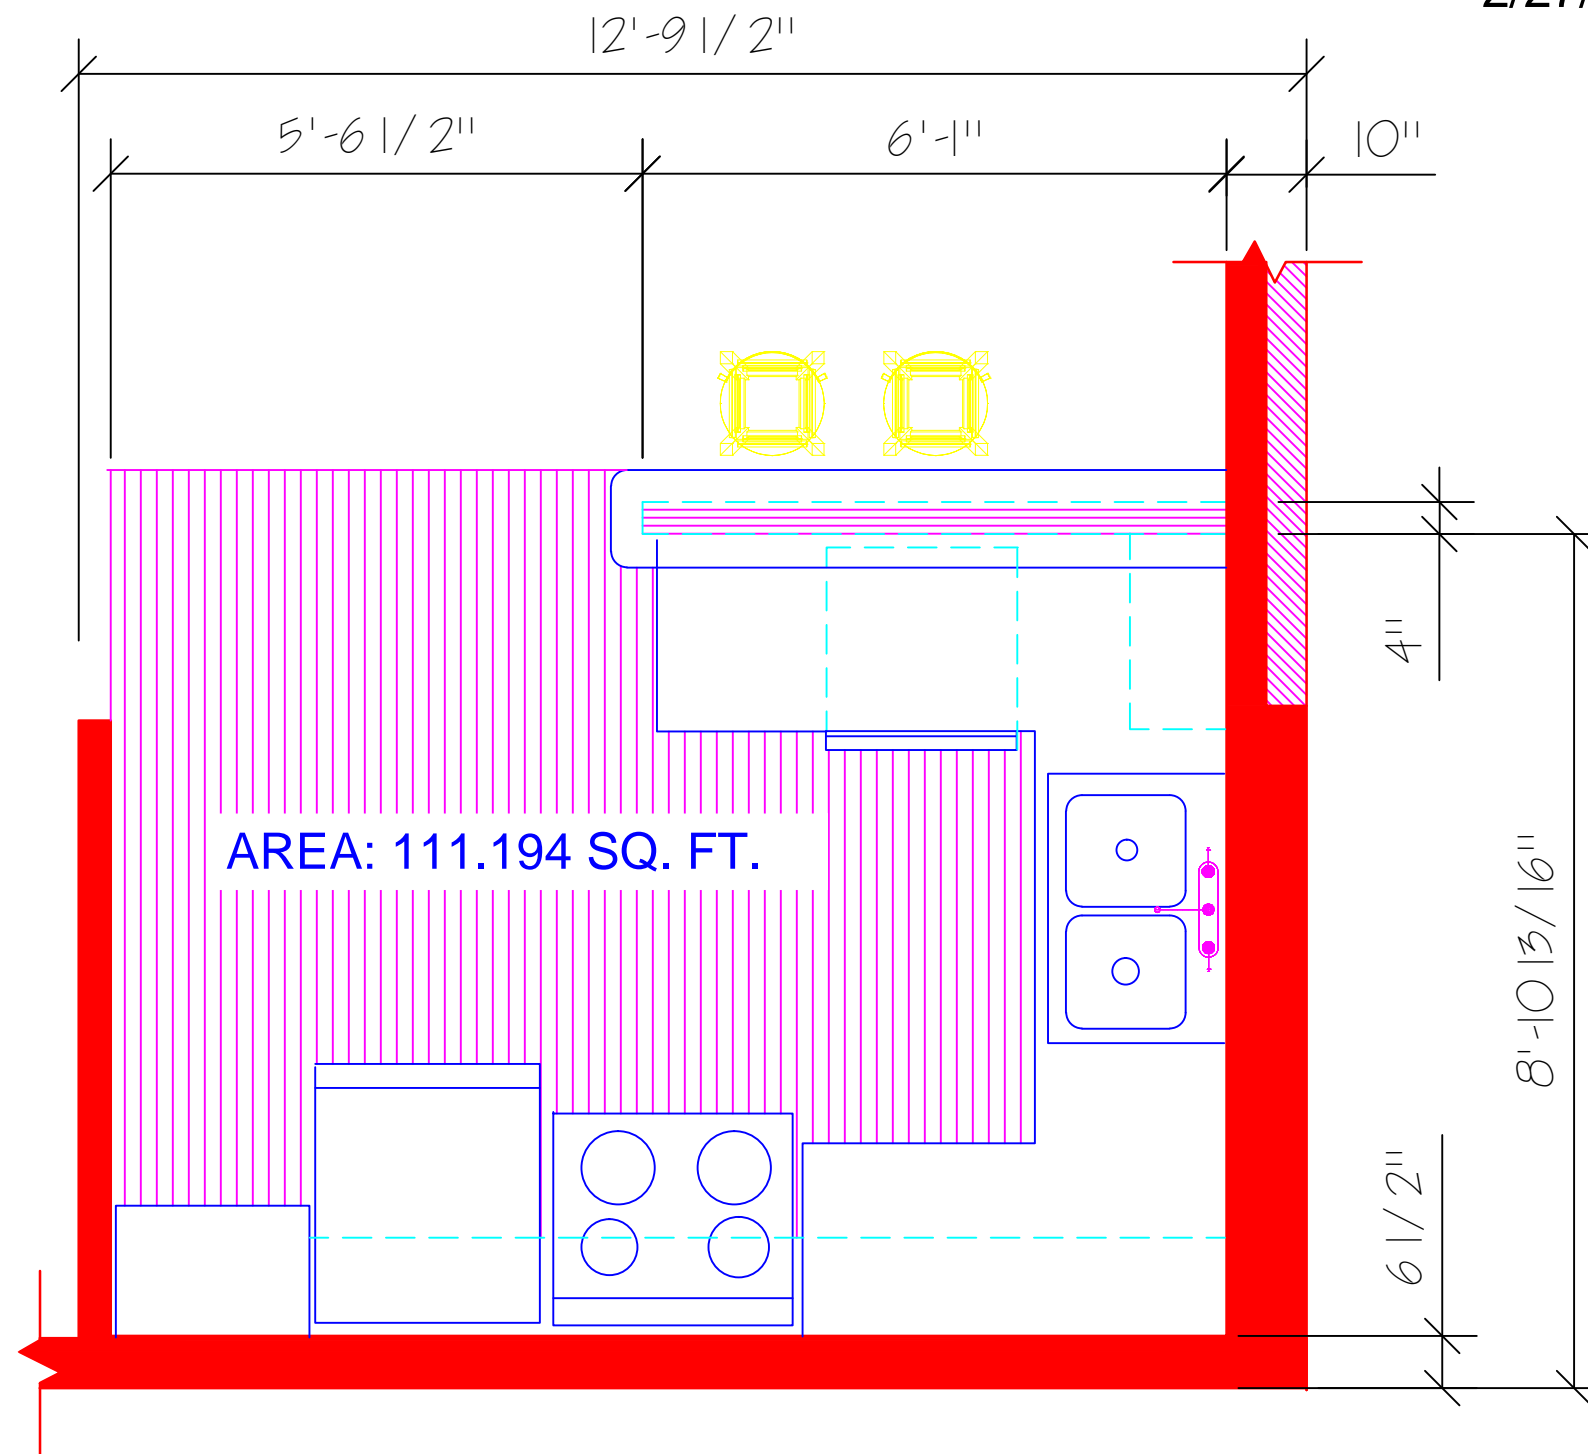

LEAH TESSIER
IDES 240 SEC 740
EXAM 1.1
2/27/11

KITCHEN FLOOR PLAN
SCALE: 1/2" = 1'-0"