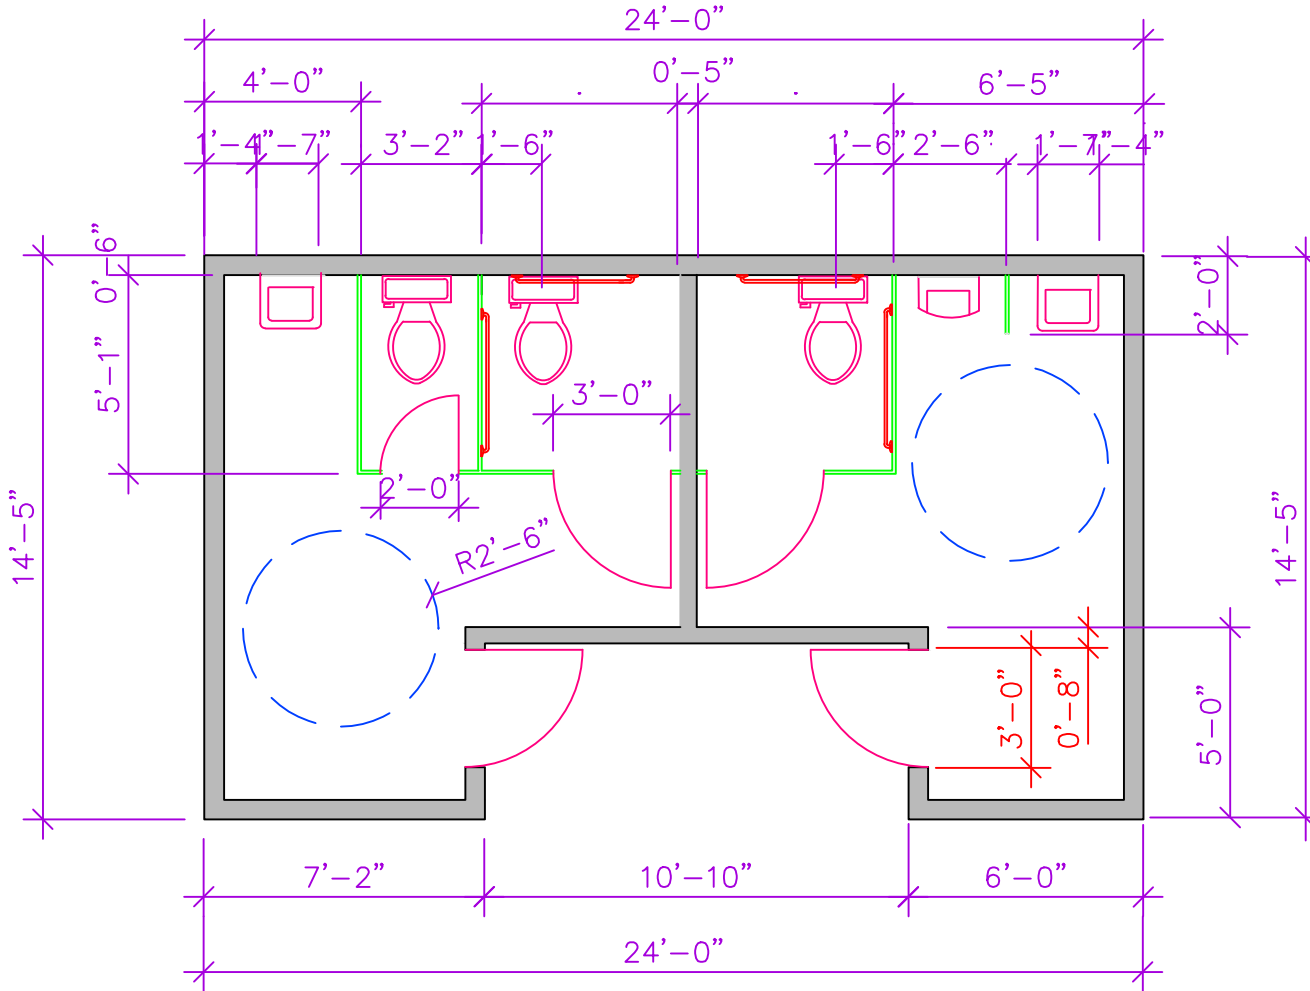

Leah Tessier

IDES 240- sec 740

2/10/11

Ch7-Ex2

PRODUCED BY AN AUTODESK EDUCATIONAL PRODUCT

PRODUCED BY AN AUTODESK EDUCATIONAL PRODUCT

FLOOR PLAN

SCALE: 3/16" = 1'-0"