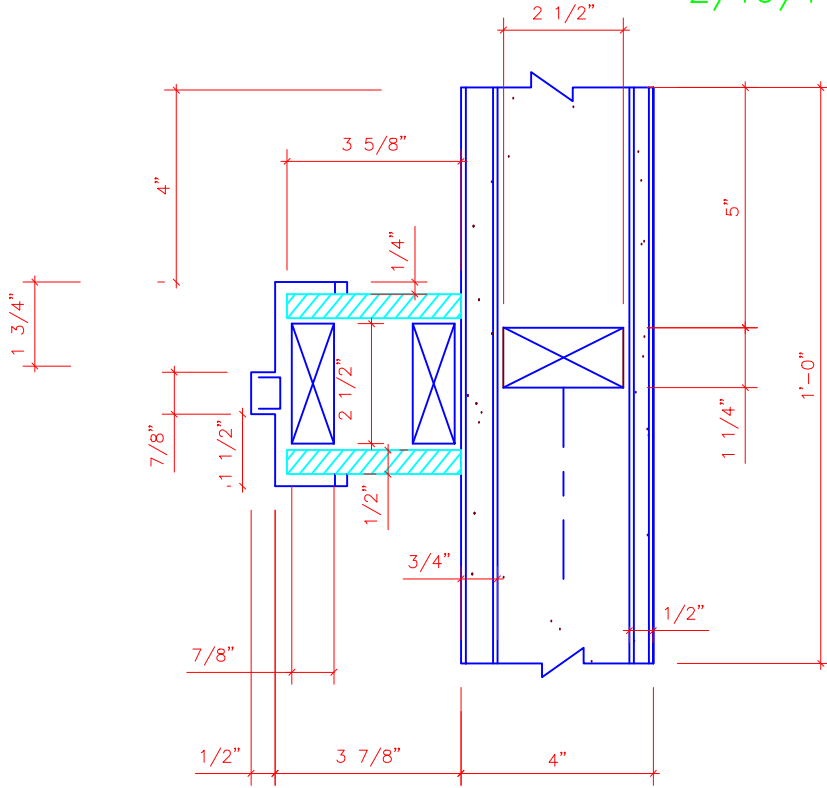

Lean Lessier
IDES 240, sec 740
2/16/11

DOOR JAMB DETAIL
SCALE: 3"=1'-0"