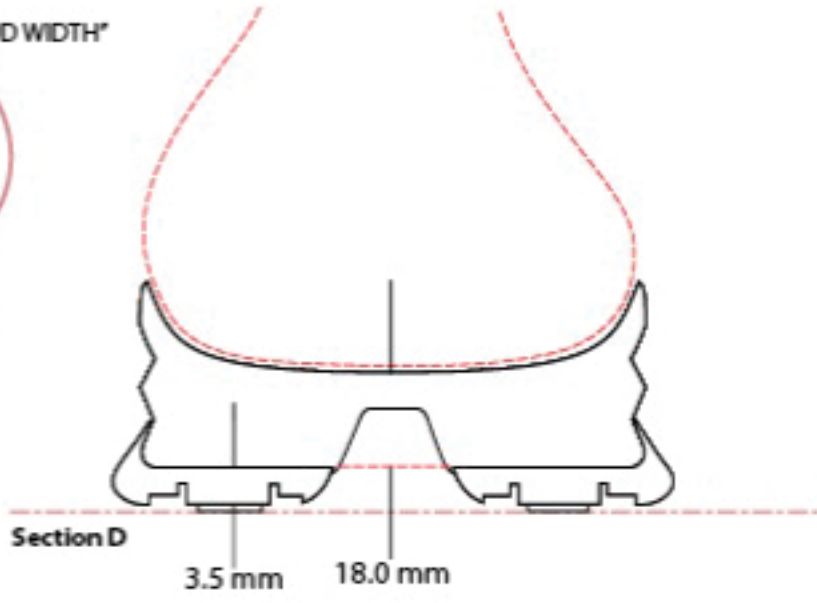

TOEVIEW

LATERAL

UPPER CONSTRUCTION

MEDIAL

LATERAL

MEDIAL

MATERIALS

	WOJIN PUFF PRINT
	WOJIN- WJT11-009
	SYNTHETIC- BAISKIN CMG- 45
	WOJIN- WJT11-053 TINGLE MESH
	TPU - WELDED LOGO
	LACES- STANDARD SPEED FLAT LACE