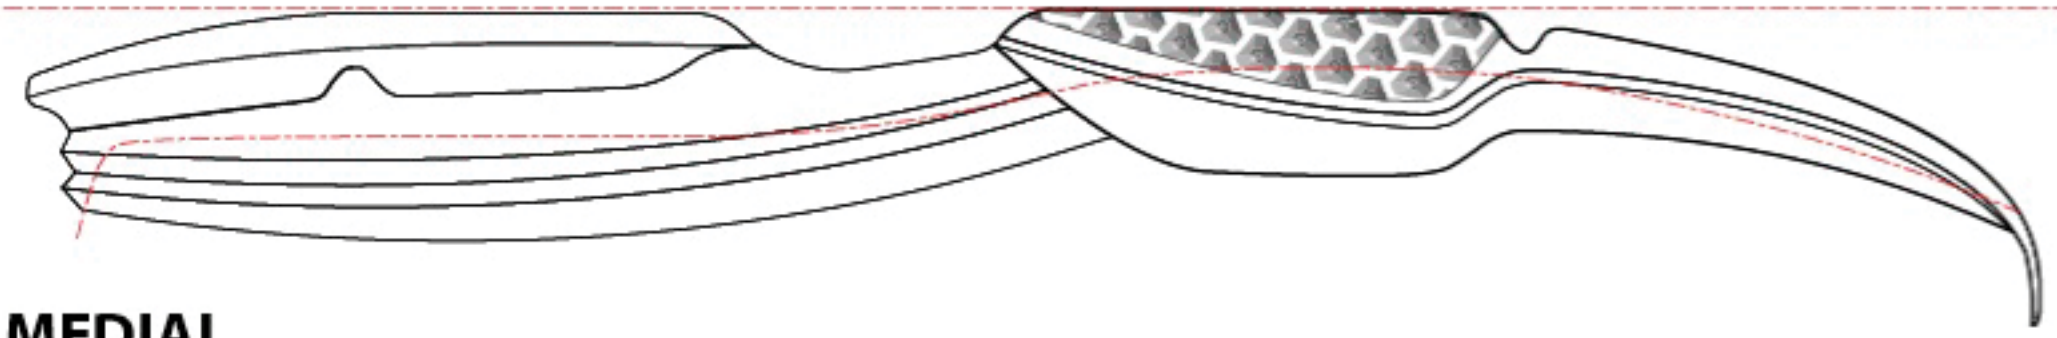

TOEVIEW

LATERAL

UPPER CONSTRUCTION

MEDIAL

LATERAL

MEDIAL

MATERIALS

	WOJIN PUFF PRINT
	WOJIN- WJT11-009
	SYNTHETIC- BAISKIN CMG- 45
	WOJIN- WJT11-053 TINGLE MESH
	TPU - WELDED LOGO
	LACES- STANDARD SPEED FLAT LACE