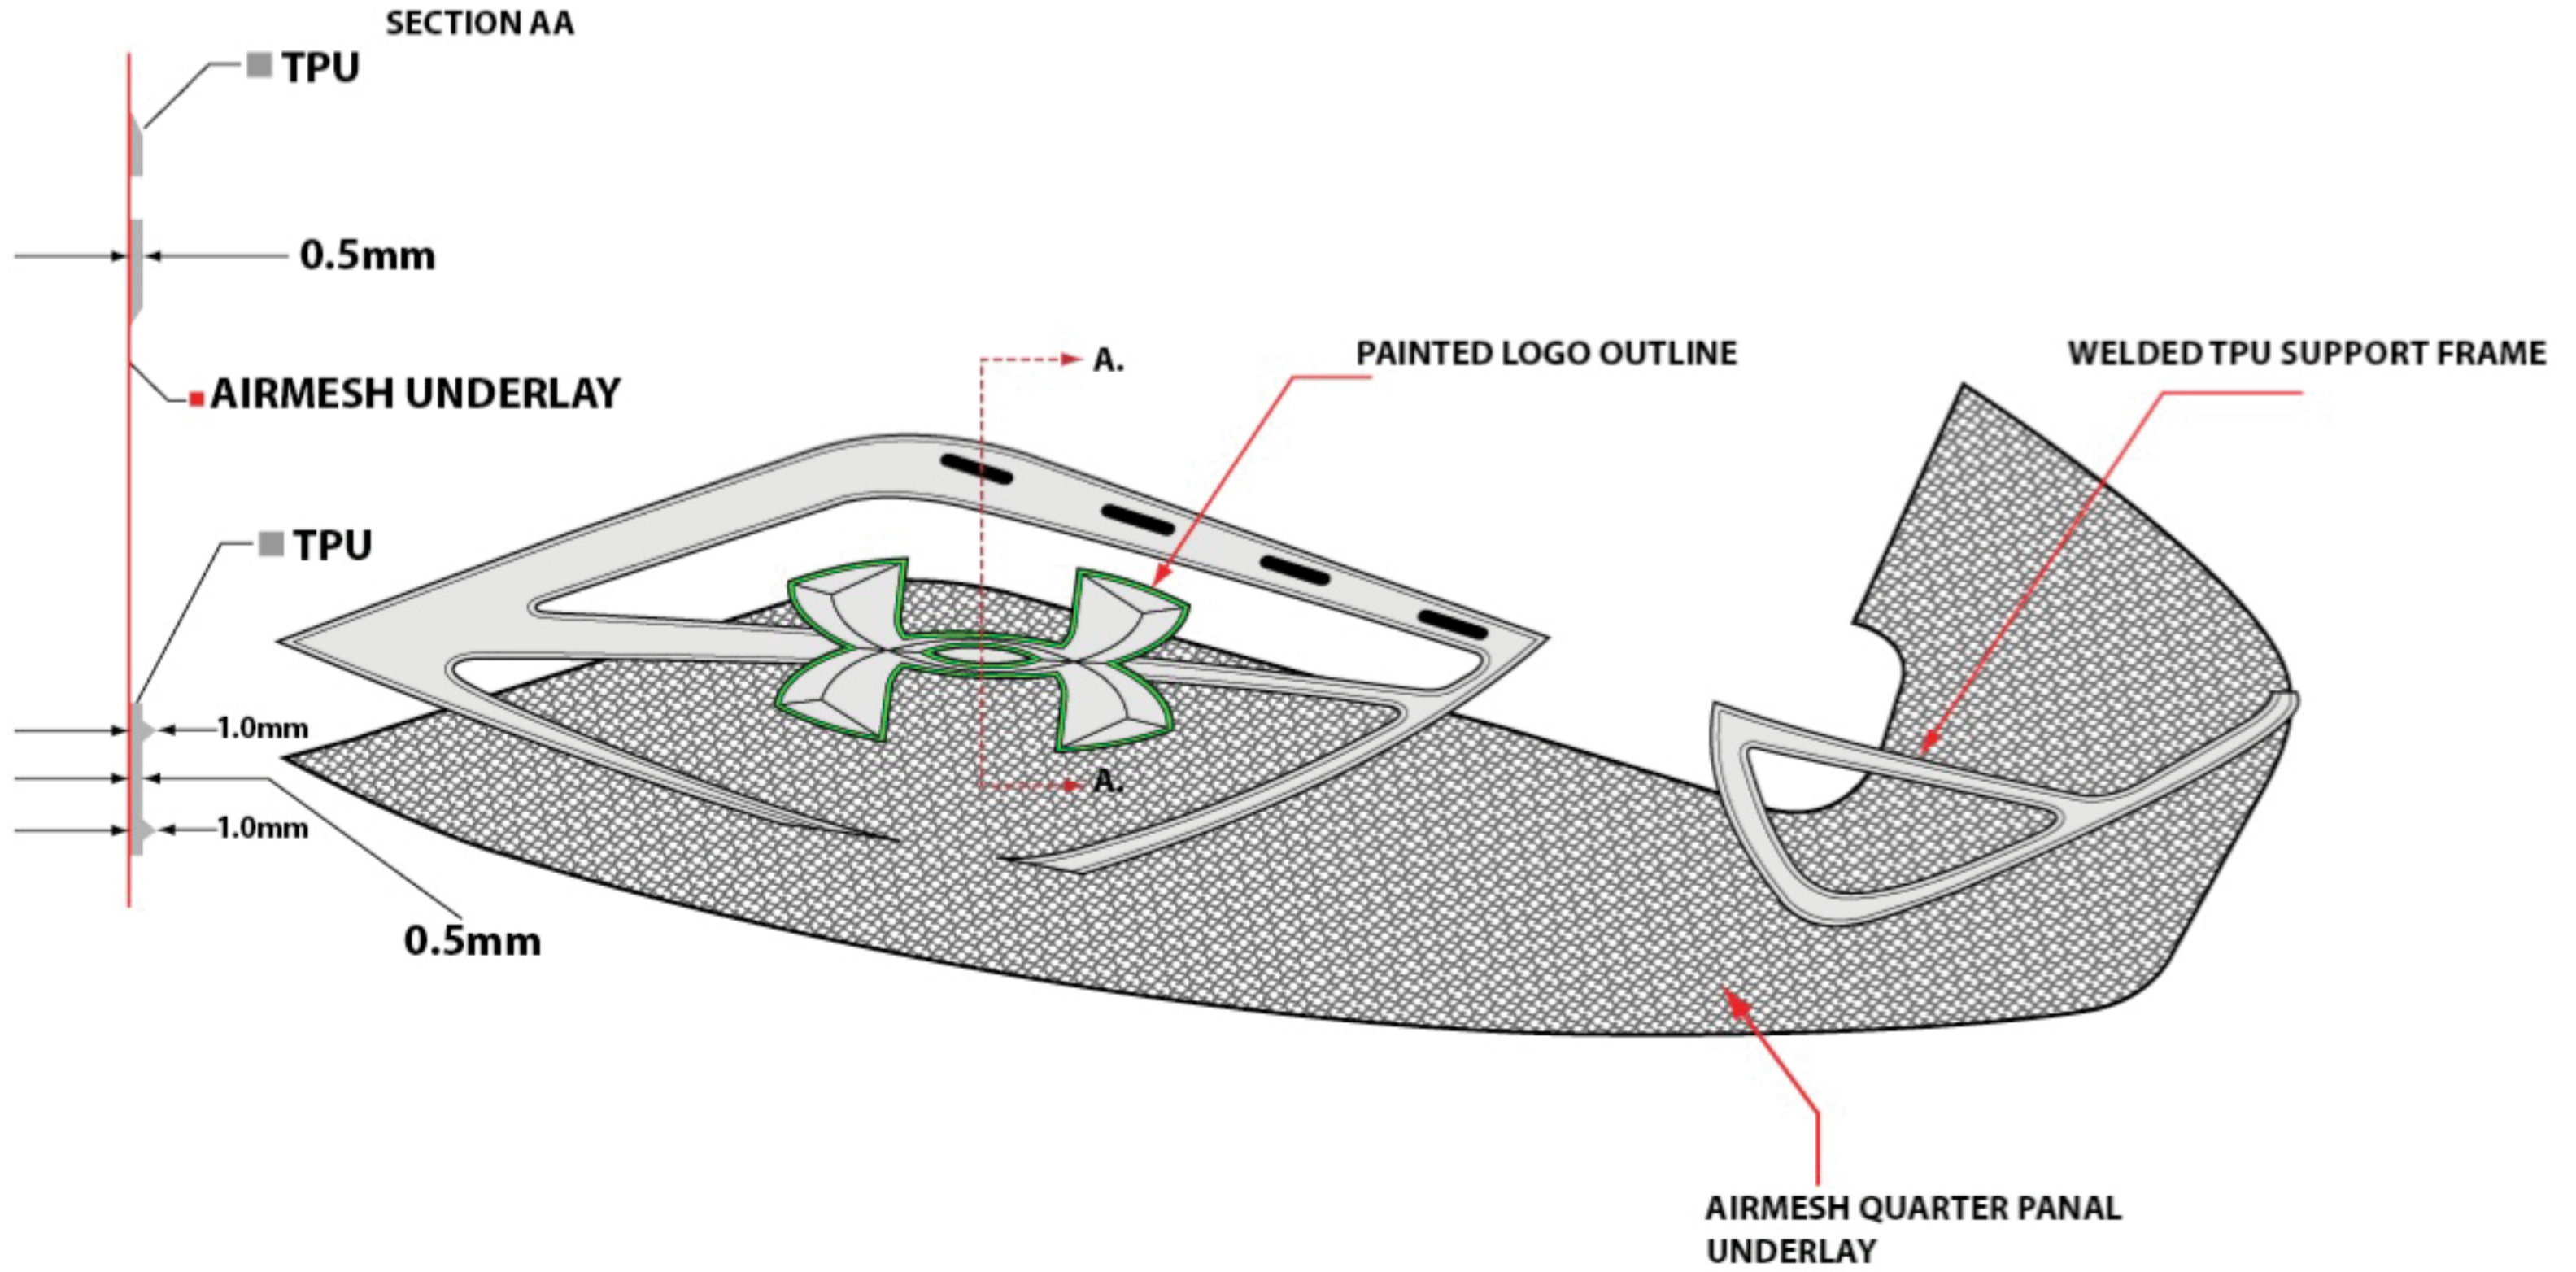

TOEVIEW

LATERAL

UPPER CONSTRUCTION

MEDIAL

LATERAL

MEDIAL

MATERIALS

	WOJIN PUFF PRINT
	WOJIN- WJT11-009
	SYNTHETIC- BAISKIN CMG- 45
	WOJIN- WJT11-053 TINGLE MESH
	TPU - WELDED LOGO
	LACES- STANDARD SPEED FLAT LACE

MEN'S

TOUNGE ,HEEL & SIDE
PANAL LOGO W/-OUTLINE

TOUNGE ,HEEL & SIDE
PANAL LOGO W/-OUTLINE

WOMEN'S

TOUNGE ,HEEL & SIDE
PANAL LOGO W/-OUTLINE

19-3906 tpx

Charcoal

19-4007 tpx

Black

16-2126 tpx

Rosette

11-0601 tpx

White

TOUNGE ,HEEL & SIDE
PANAL LOGO W/-OUTLINE

14-5002 tpx

Metallic Silver