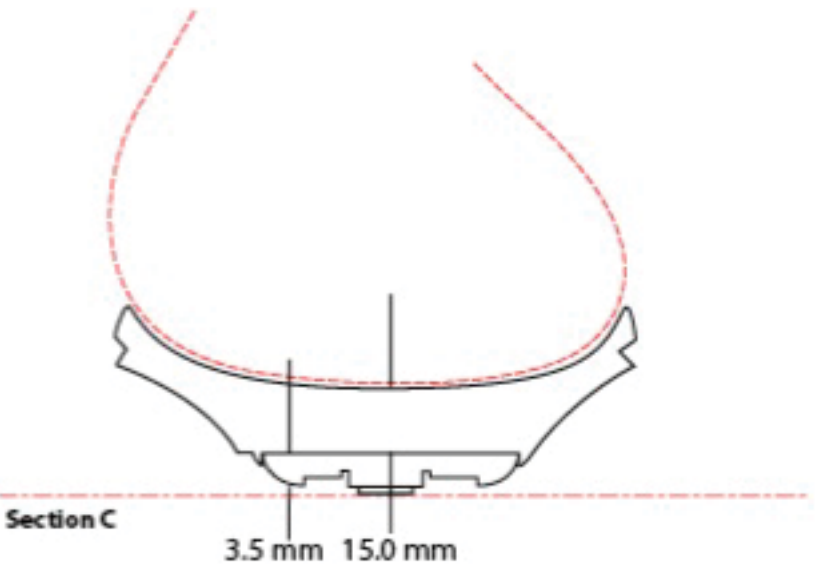

TOEVIEW

LATERAL

UPPER CONSTRUCTION

MEDIAL

LATERAL

MEDIAL

MATERIALS

	WOJIN PUFF PRINT
	WOJIN- WJT11-009
	SYNTHETIC- BAISKIN CMG- 45
	WOJIN- WJT11-053 TINGLE MESH
	TPU - WELDED LOGO
	LACES- STANDARD SPEED FLAT LACE