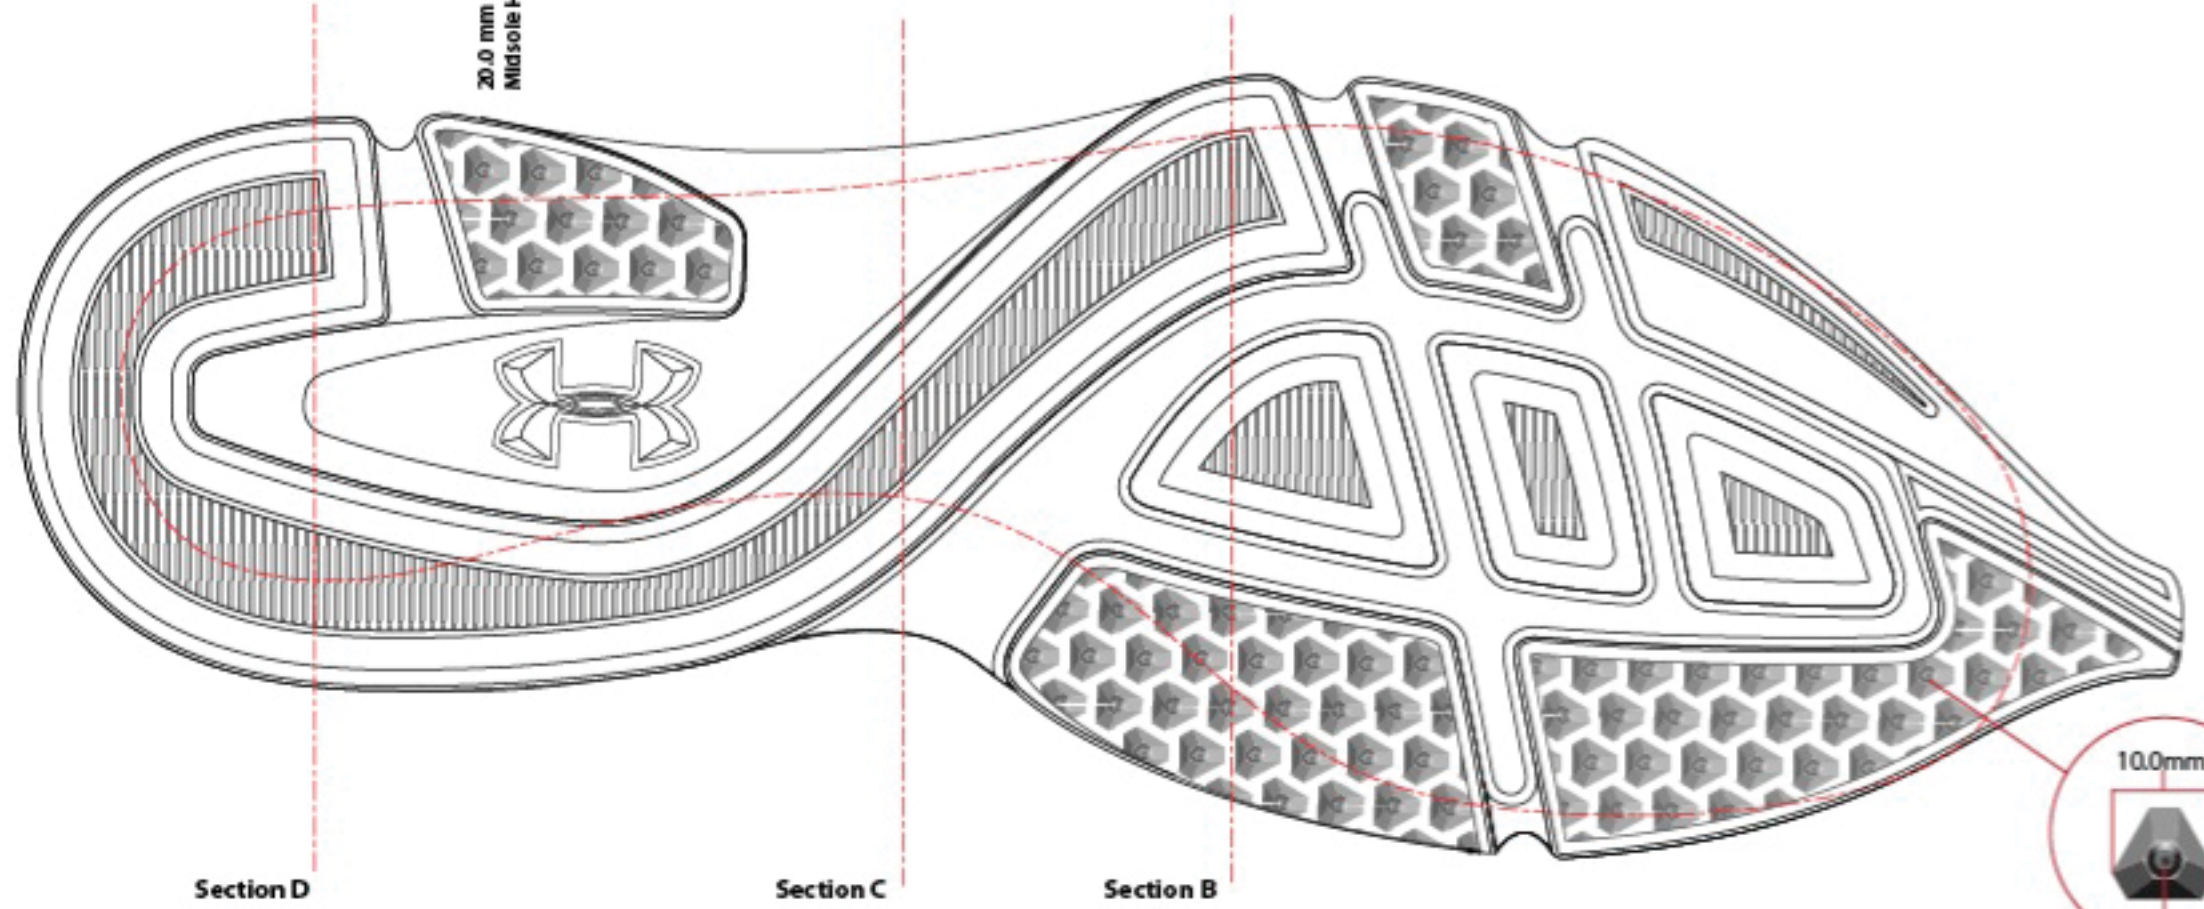

TOEVIEW

LATERAL

UPPER CONSTRUCTION

MEDIAL

LATERAL

MEDIAL

MATERIALS

	WOJIN PUFF PRINT
	WOJIN- WJT11-009
	SYNTHETIC- BAISKIN CMG- 45
	WOJIN- WJT11-053 TINGLE MESH
	TPU - WELDED LOGO
	LACES- STANDARD SPEED FLAT LACE

MEN'S

TOUNGE ,HEEL & SIDE
PANAL LOGO W/-OUTLINE

TOUNGE ,HEEL & SIDE
PANAL LOGO W/-OUTLINE

WOMEN'S

TOUNGE ,HEEL & SIDE
PANAL LOGO W/-OUTLINE

19-3906 tpx

Charcoal

19-4007 tpx

Black

16-2126 tpx

Rosette

11-0601 tpx

White

TOUNGE ,HEEL & SIDE
PANAL LOGO W/-OUTLINE

14-5002 tpx

Metallic Silver