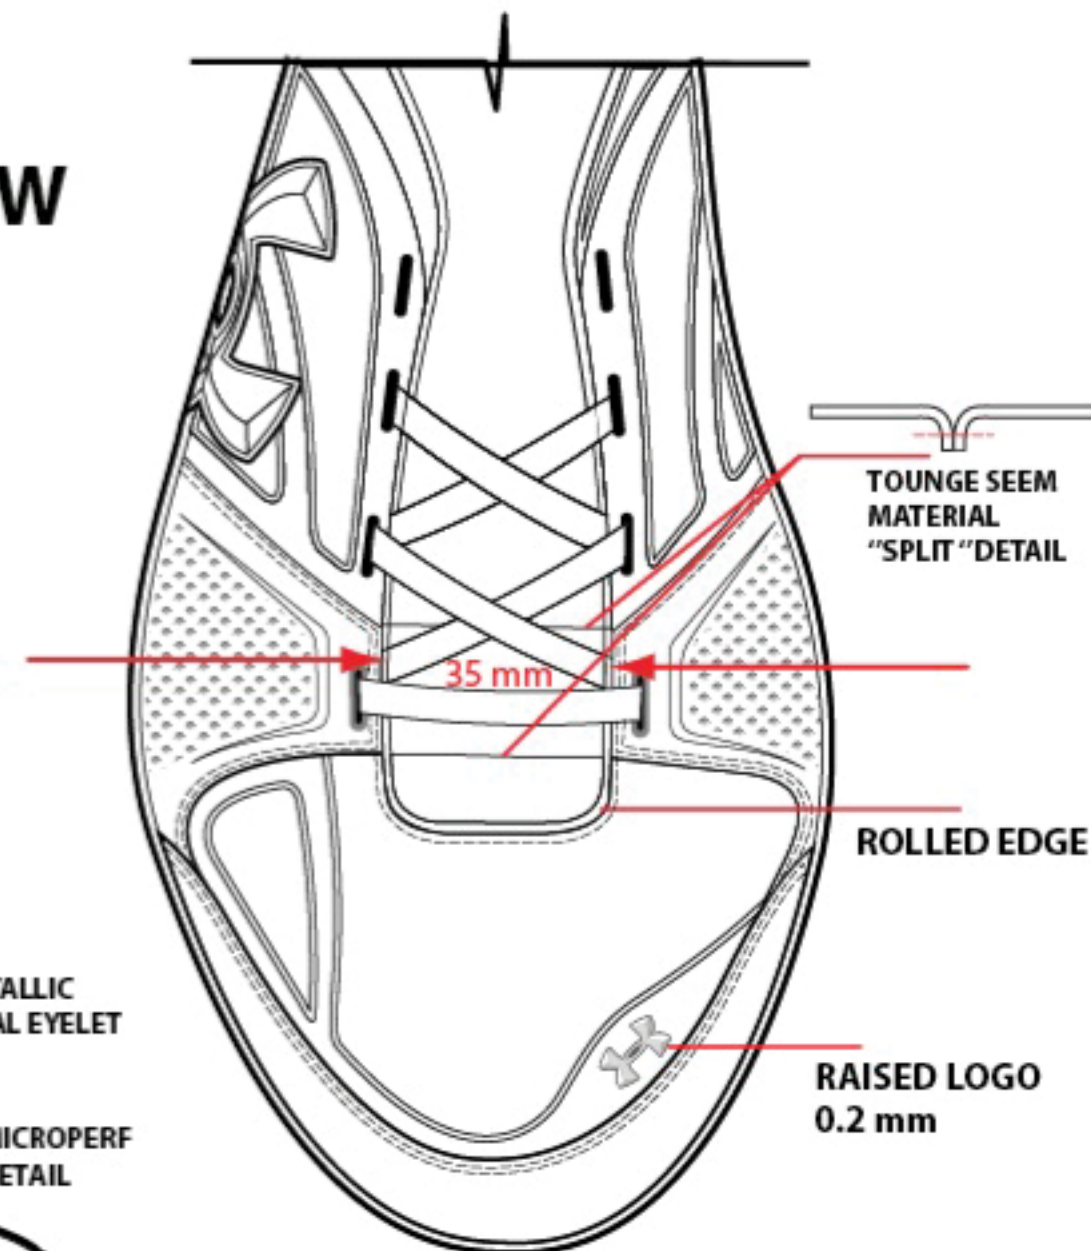

TOEVIEW

LATERAL

UPPER CONSTRUCTION

MEDIAL

LATERAL

MEDIAL

MATERIALS

	WOJIN PUFF PRINT
	WOJIN- WJT11-009
	SYNTHETIC- BAISKIN CMG- 45
	WOJIN- WJT11-053 TINGLE MESH
	TPU - WELDED LOGO
	LACES- STANDARD SPEED FLAT LACE

MEN'S

TOUNGE ,HEEL & SIDE
PANAL LOGO W/-OUTLINE

TOUNGE ,HEEL & SIDE
PANAL LOGO W/-OUTLINE

WOMEN'S

TOUNGE ,HEEL & SIDE
PANAL LOGO W/-OUTLINE

19-3906 tpx

Charcoal

19-4007 tpx