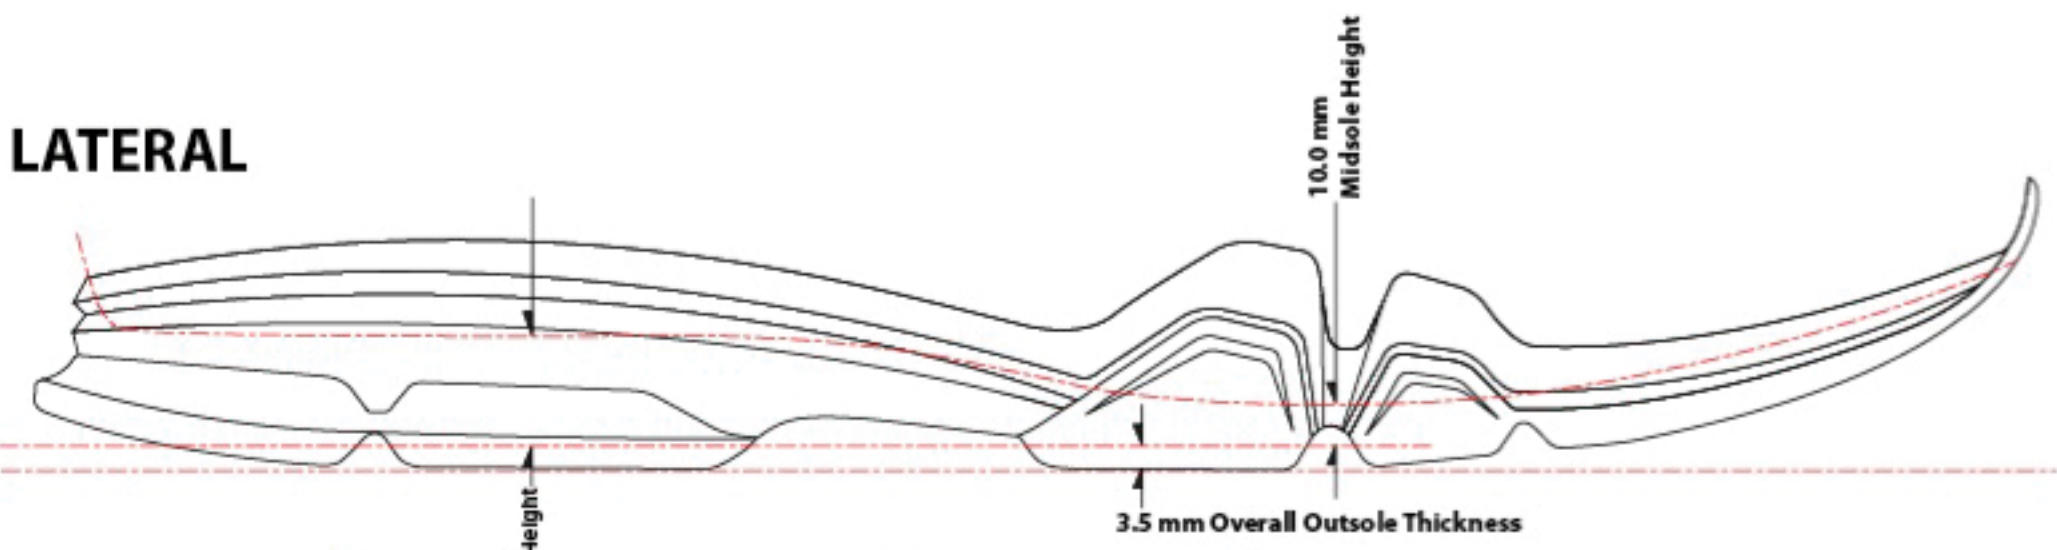

TOEVIEW

LATERAL

UPPER CONSTRUCTION

MEDIAL

LATERAL

MEDIAL

MATERIALS

	WOJIN PUFF PRINT
	WOJIN- WJT11-009
	SYNTHETIC- BAISKIN CMG- 45
	WOJIN- WJT11-053 TINGLE MESH
	TPU - WELDED LOGO
	LACES- STANDARD SPEED FLAT LACE

MEN'S

TOUNGE ,HEEL & SIDE
PANAL LOGO W/-OUTLINE

TOUNGE ,HEEL & SIDE
PANAL LOGO W/-OUTLINE

WOMEN'S

TOUNGE ,HEEL & SIDE
PANAL LOGO W/-OUTLINE

19-3906 tpx

Charcoal

19-4007 tpx