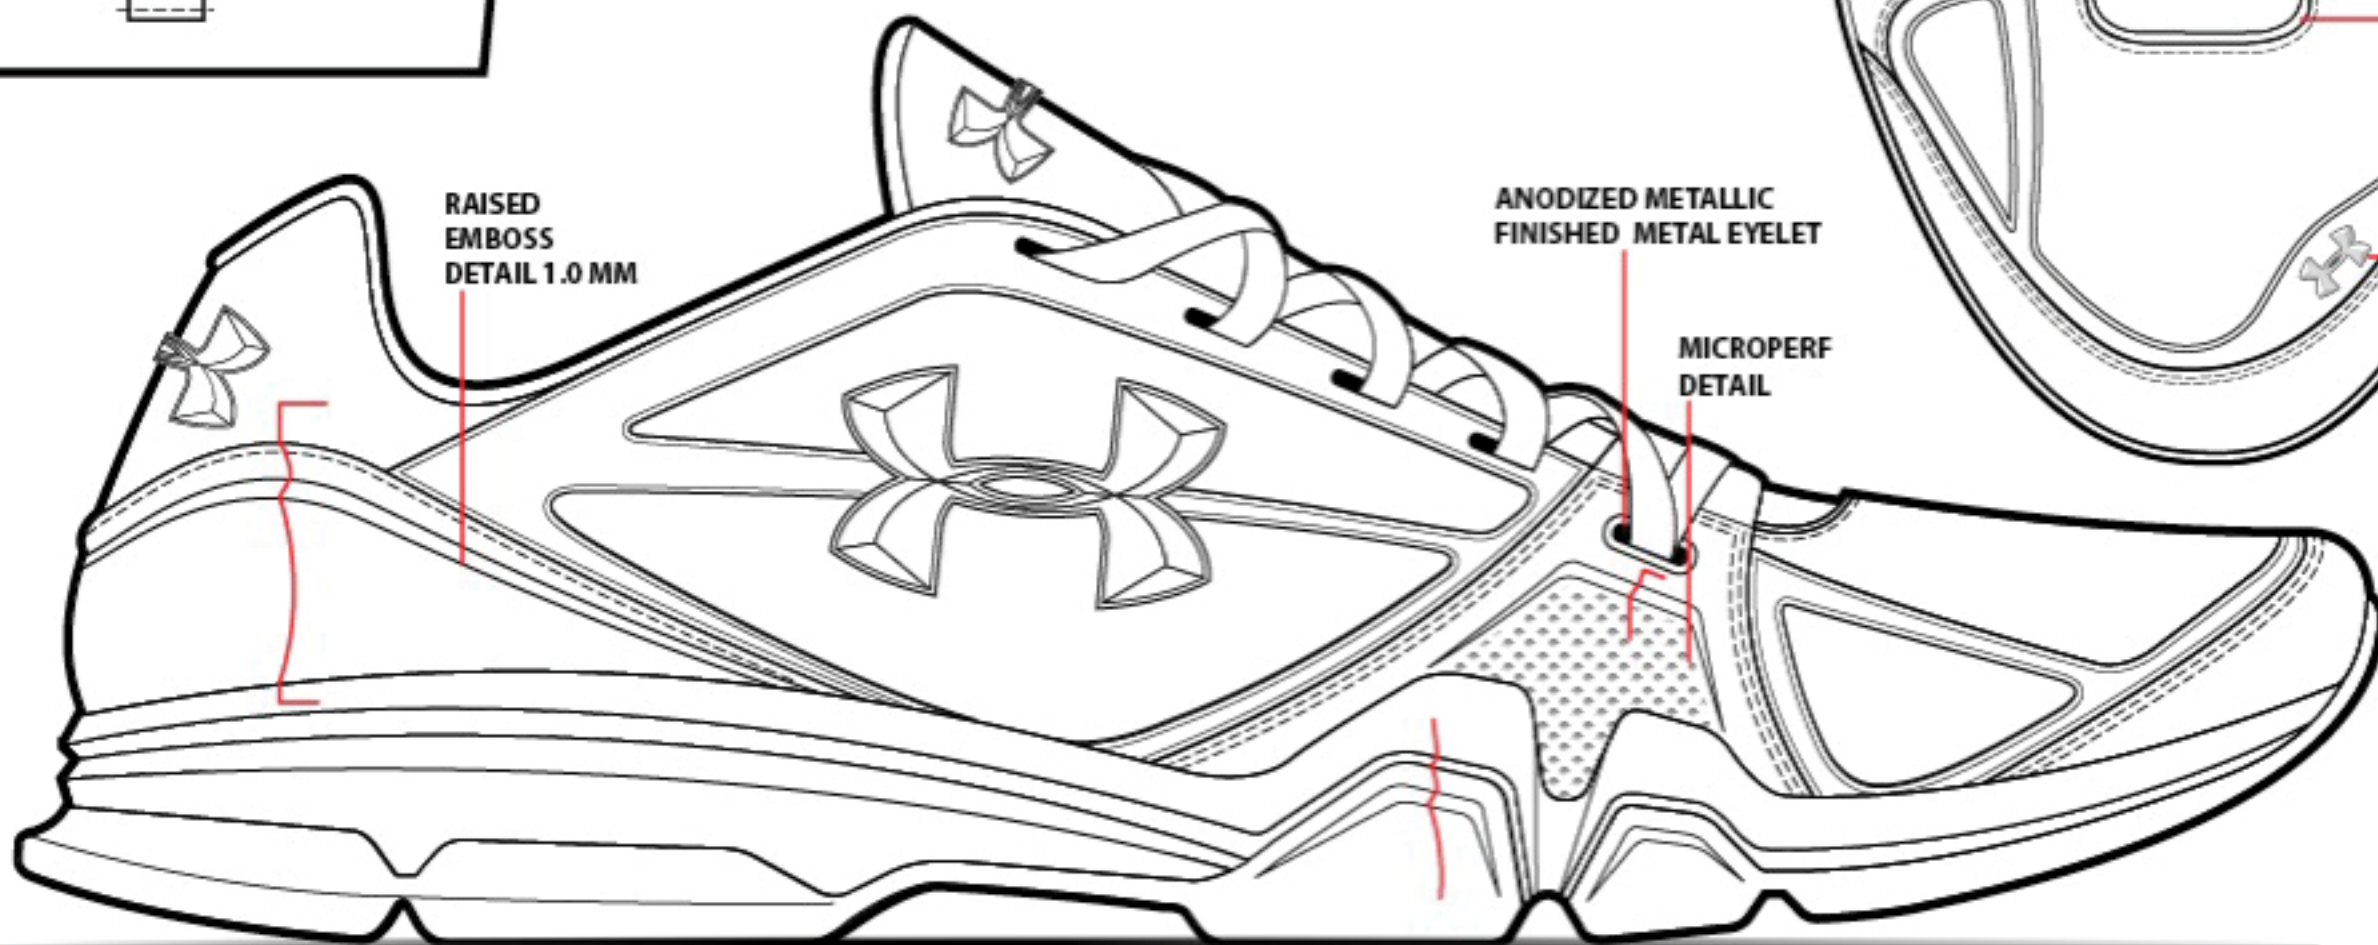

TOEVIEW

LATERAL

UPPER CONSTRUCTION

MEDIAL

LATERAL

MEDIAL

MATERIALS

	WOJIN PUFF PRINT
	WOJIN- WJT11-009
	SYNTHETIC- BAISKIN CMG- 45
	WOJIN- WJT11-053 TINGLE MESH
	TPU - WELDED LOGO
	LACES- STANDARD SPEED FLAT LACE