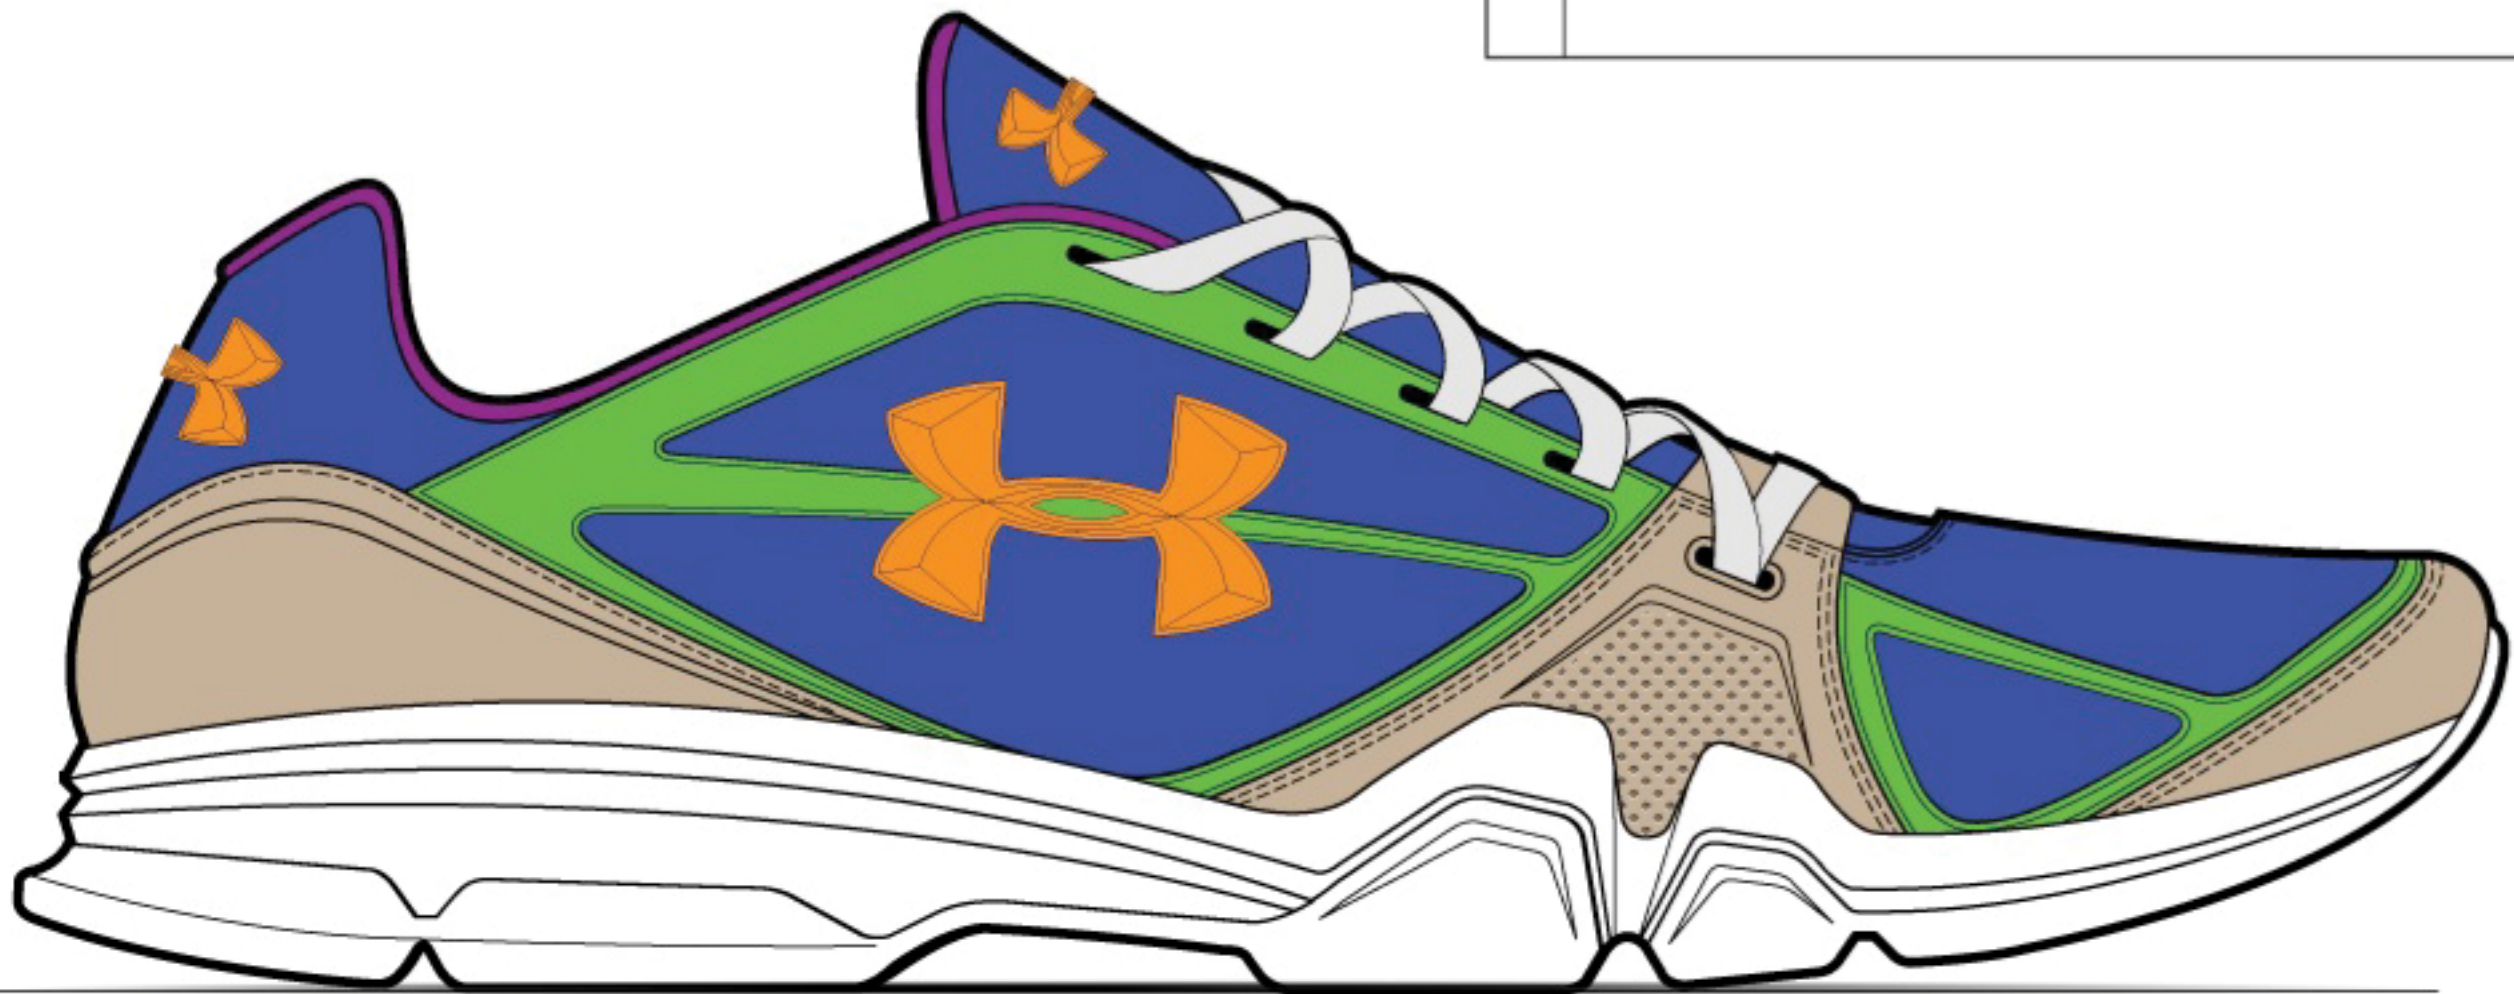

TOEVIEW

LATERAL

UPPER CONSTRUCTION

MEDIAL

LATERAL

MEDIAL

MATERIALS

	WOJIN PUFF PRINT
	WOJIN- WJT11-009
	SYNTHETIC- BAISKIN CMG- 45
	WOJIN- WJT11-053 TINGLE MESH
	TPU - WELDED LOGO
	LACES- STANDARD SPEED FLAT LACE

MEN'S

TOUNGE ,HEEL & SIDE
PANAL LOGO W/-OUTLINE

TOUNGE ,HEEL & SIDE
PANAL LOGO W/-OUTLINE

WOMEN'S

TOUNGE ,HEEL & SIDE
PANAL LOGO W/-OUTLINE

19-3906 tpx

Charcoal

19-4007 tpx

Black

16-2126 tpx

Rosette

11-0601 tpx

White

TOUNGE ,HEEL & SIDE
PANAL LOGO W/-OUTLINE

14-5002 tpx

Metallic Silver

11-0601 tpx

White

17-4540 tpx

Capri

19-4007 tpx

Black

14-4203 tpx

Aluminum