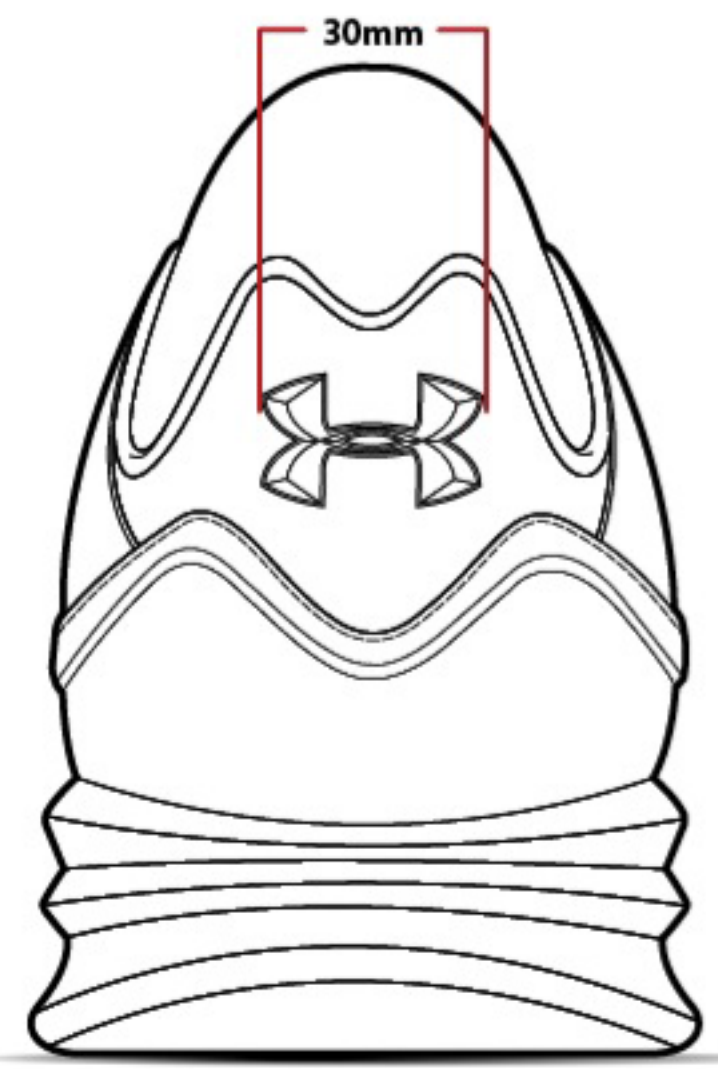

TOEVIEW

LATERAL

UPPER CONSTRUCTION

MEDIAL

LATERAL

MEDIAL

MATERIALS

	WOJIN PUFF PRINT
	WOJIN- WJT11-009
	SYNTHETIC- BAISKIN CMG- 45
	WOJIN- WJT11-053 TINGLE MESH
	TPU - WELDED LOGO
	LACES- STANDARD SPEED FLAT LACE