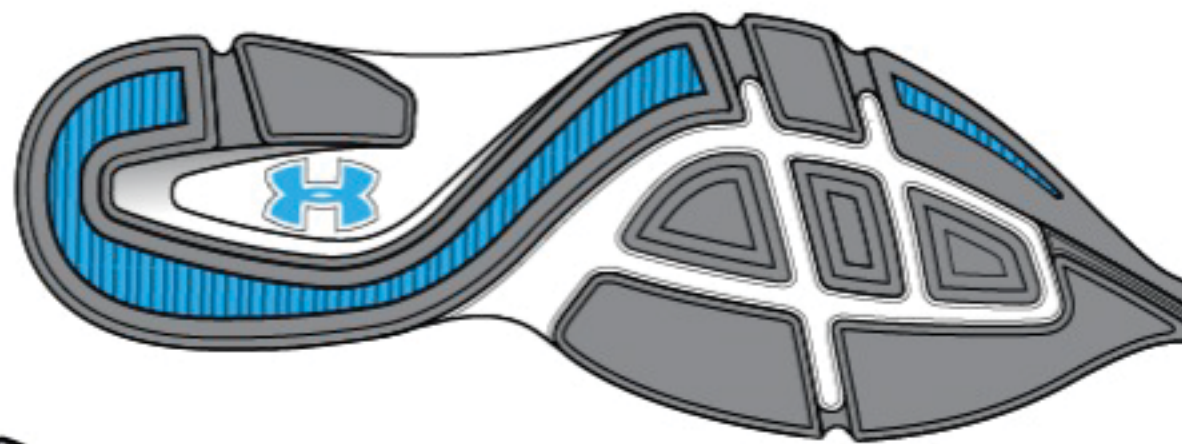

TOUNGE ,HEEL & SIDE
PANAL LOGO W/-OUTLINE

14-5002 tpx

Metallic Silver

11-0601 tpx

White

17-4540 tpx

Capri

19-4007 tpx

Black

14-4203 tpx

Aluminum