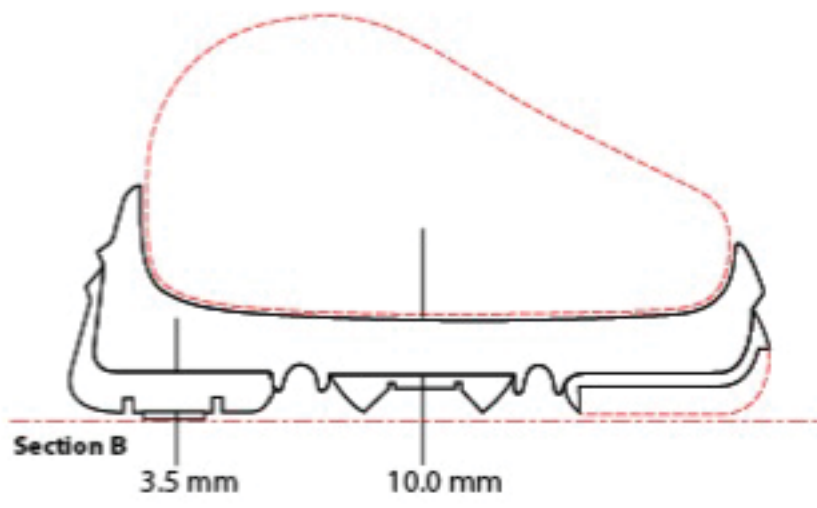

TOEVIEW

LATERAL

UPPER CONSTRUCTION

MEDIAL

LATERAL

MEDIAL

MATERIALS

	WOJIN PUFF PRINT
	WOJIN- WJT11-009
	SYNTHETIC- BAISKIN CMG- 45
	WOJIN- WJT11-053 TINGLE MESH
	TPU - WELDED LOGO
	LACES- STANDARD SPEED FLAT LACE