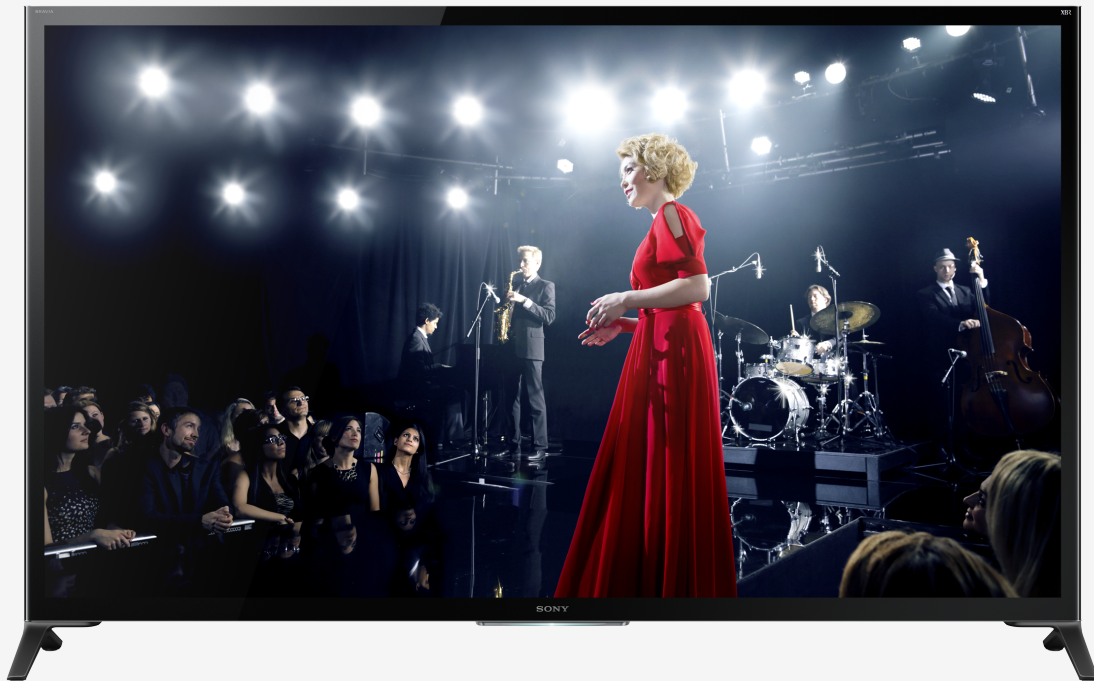

SONY®

Gold standard in 4K Ultra HD.

65" X950B FLAGSHIP 4K ULTRA TV

If you want the best Sony offers, look no further. Sony's highest-end flagship model is here, sporting four times the clarity of HD, phenomenal color and up to 3x the brightness range of standard LED HDTVs.

SNY428 / KDL-65X950B

Dealer Cost

\$0,000.00

DEALER PROMO

\$0,000.00

Ends 12/27/14