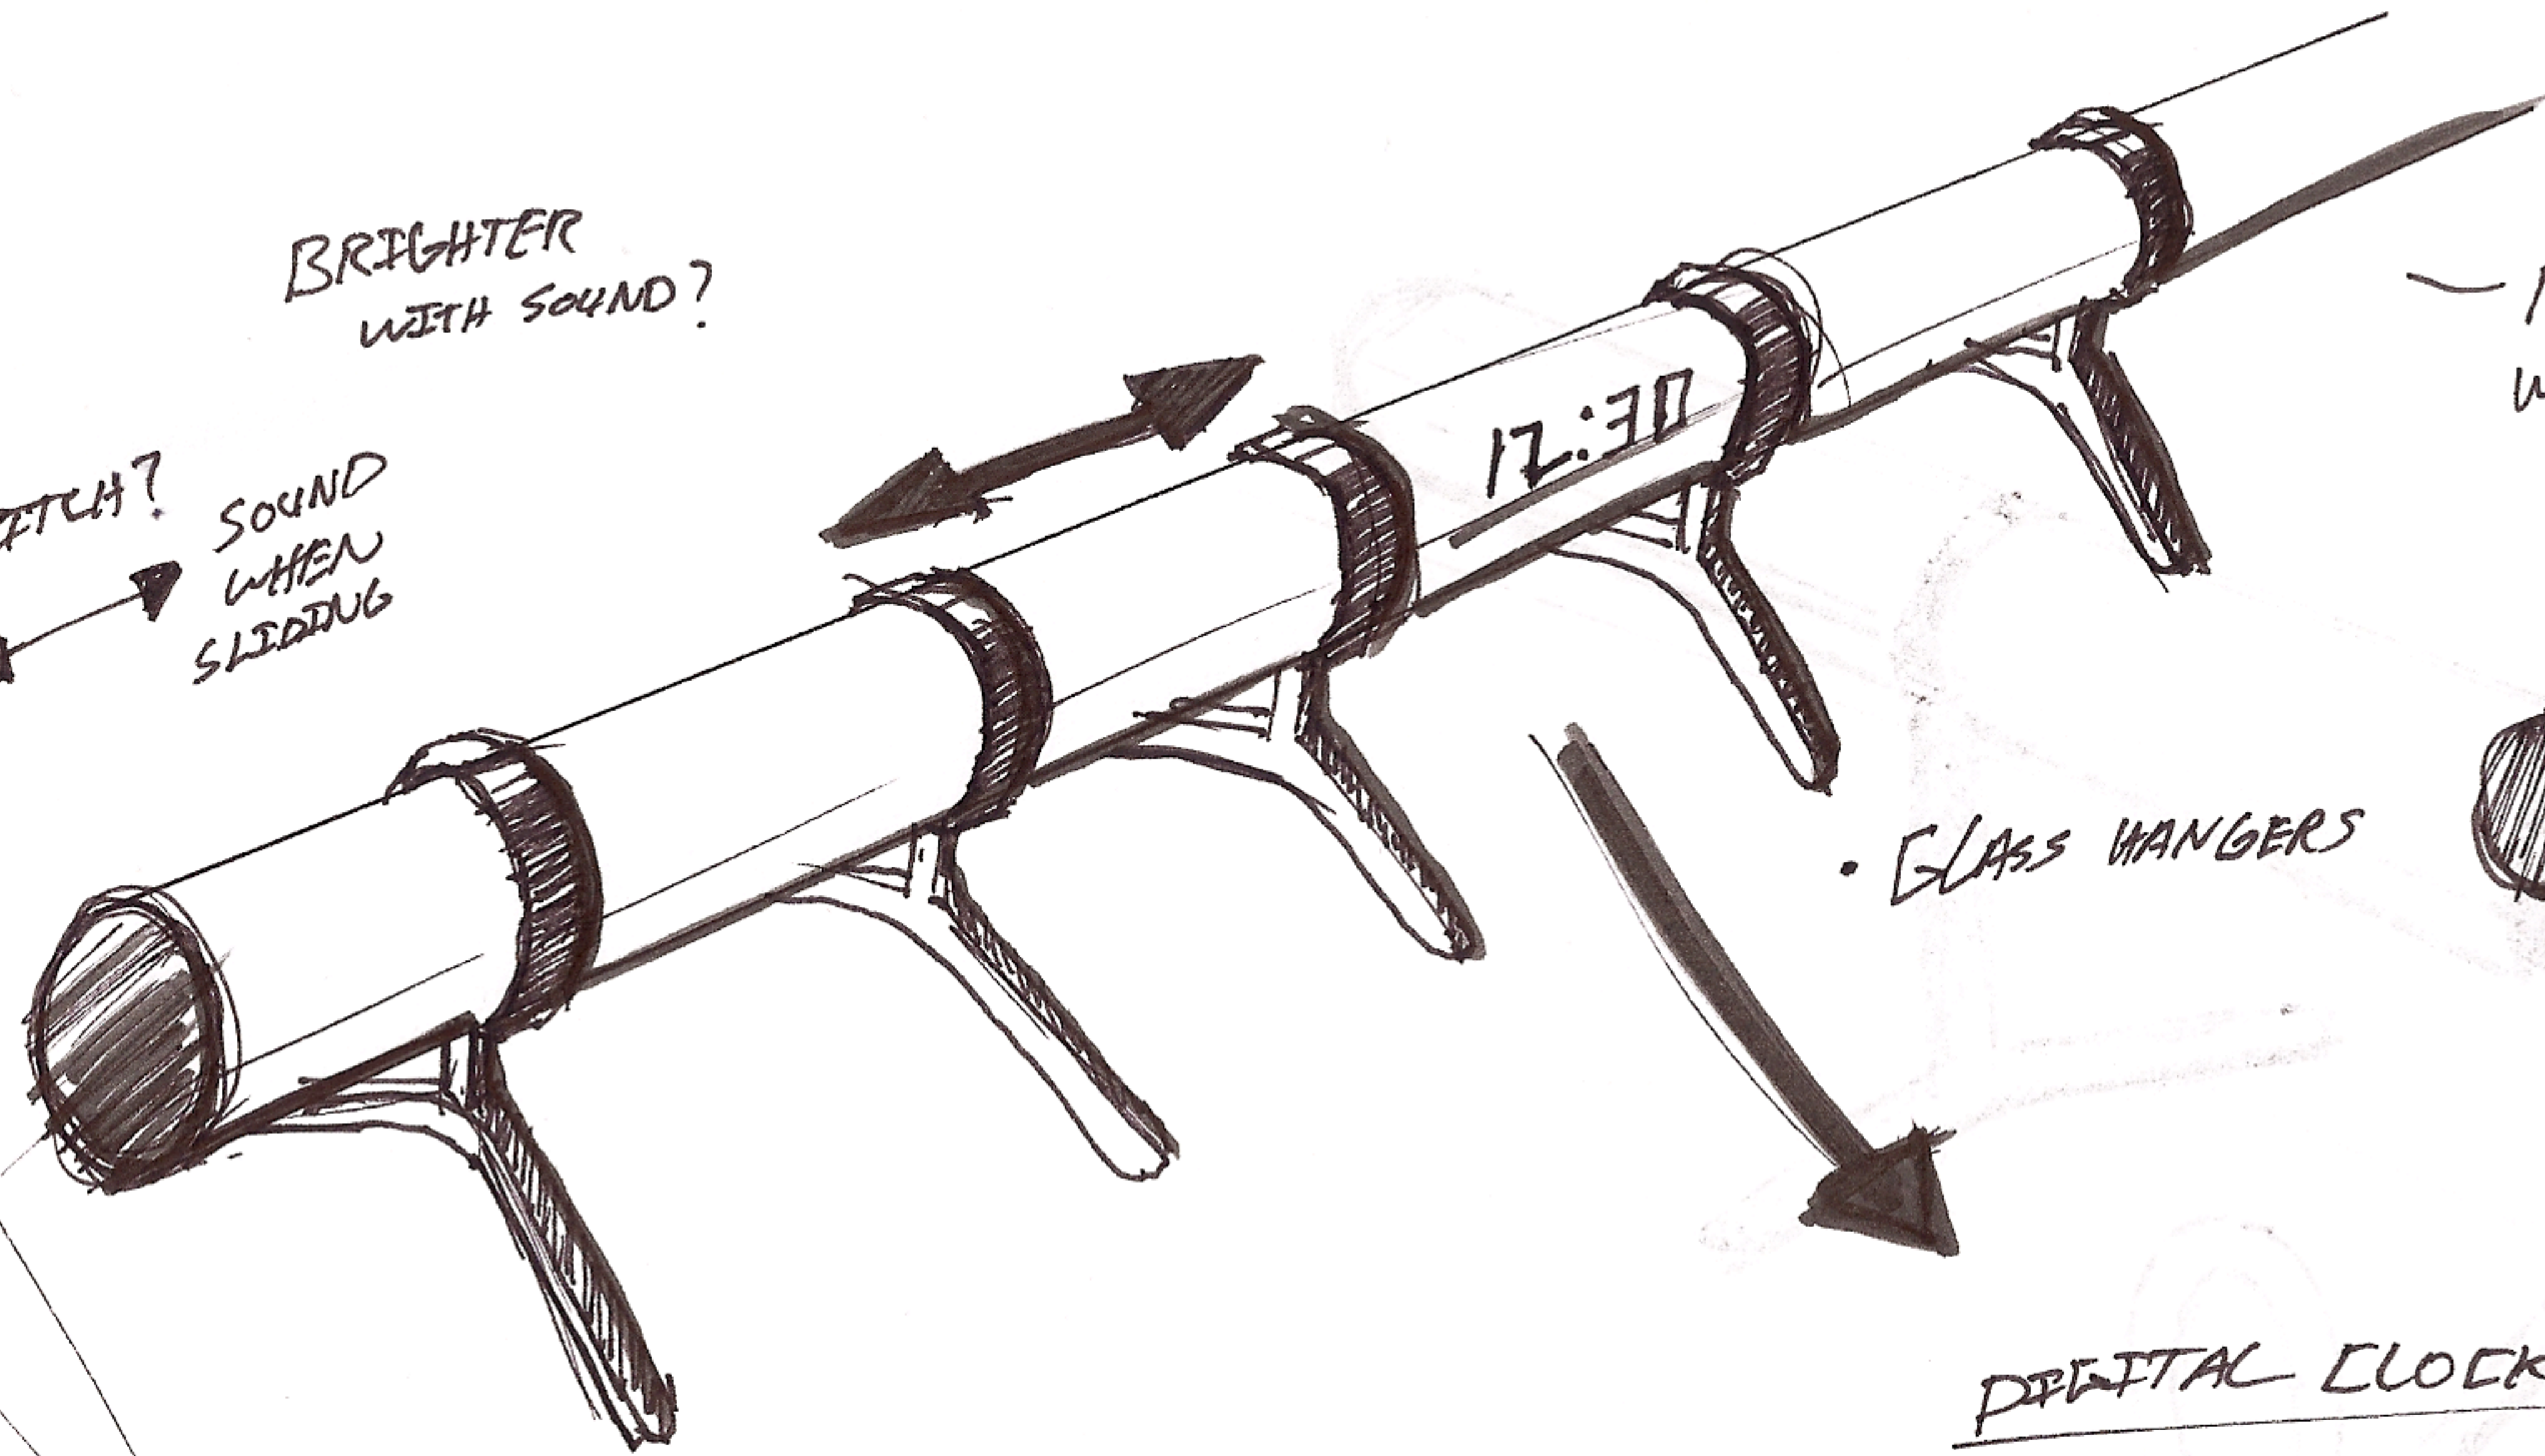

BRIGHTER
WITH SOUND?

PITCH? SOUND
WHEN
SLIDING

MAGNIFIED,
WARPED, DISTORTED LENS

GLASS HANGERS

DIGITAL CLOCK

PROVIDES
TIME WHEN
GETTING READY
2N MORNING

METAL?

GLASS,
CRYSTAL

RESONANCE

SWITCHING
THROUGH
CLOTHES
CAN MANIPULATE
SOUND

WHEN @MITTING
LIGHT
PATTERN
REFLECTS

- ETCHED GRAPHICS
- ACID RESIST
- WOOD GLUE SANDBLASTING