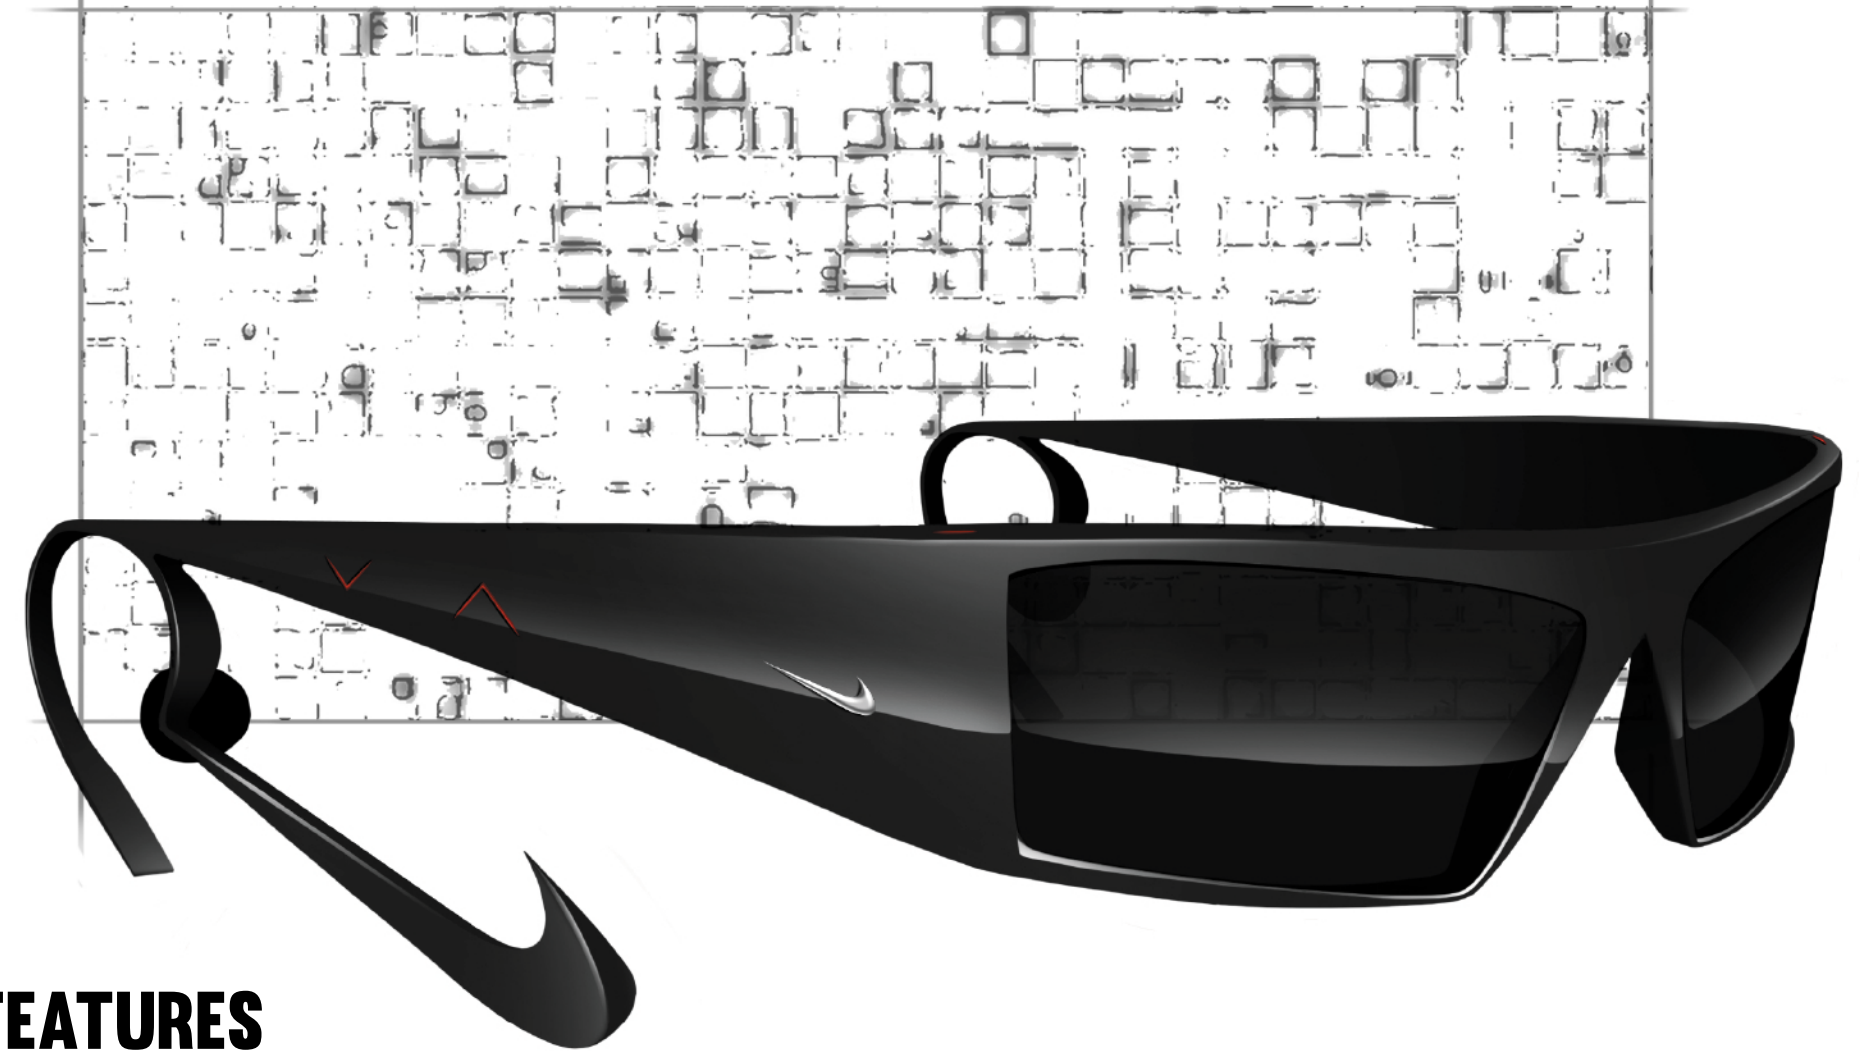

Orthographics / Interface

[3/4 Scale]

Top View

Side View

Lense Interface

Front View

Final Design

FEATURES

- + Smart glasses with heads up display lenses and built in headset
- + Cellular functions display on right lense, Nike Plus fuctions display on left
- + With accessible touch control navigation buttons on frame
- + Adjustable lense tint levels for variable light conditions