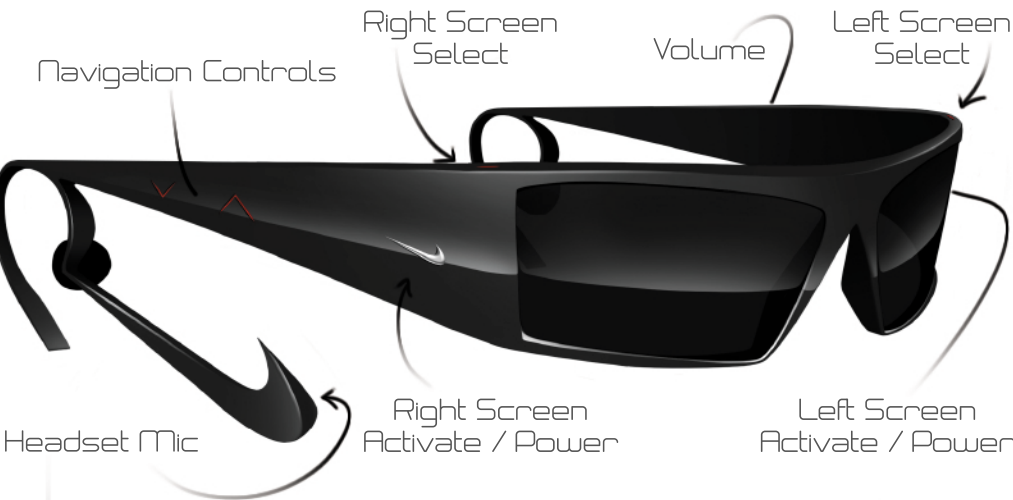

Orthographics / Interface

[3/4 Scale]

Top View

Side View

Lense Interface

Front View

Final Design

FEATURES

- + Smart glasses with heads up display lenses and built in headset
- + Cellular functions display on right lense, Nike Plus fuctions display on left
- + With accessible touch control navigation buttons on frame
- + Adjustable lense tint levels for variable light conditions