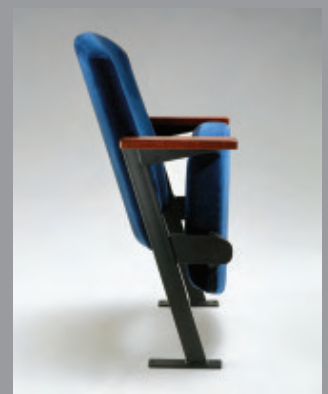

*The Teatro series includes many options and configurations. The availability of fully-upholstered seat and back cushions or outer wood veneer panels makes this an extremely versatile chair. TSI will also customize the Teatro chair to meet your project's specific requirements.*

**Back Styles**

Fully-upholstered

Upholstered with wood back

Inset upholstery with wood back

**Leg Styles**

Floor mount

Riser-mount

**The Teatro Series**

▲ **Teatro A1** Inner upholstered seat and back cushions and outer wood veneer panels

▲ **Teatro C1** Wood veneer outer back panel with a fully-upholstered seat

▲ **Teatro C3** Fully-upholstered seat and back cushions