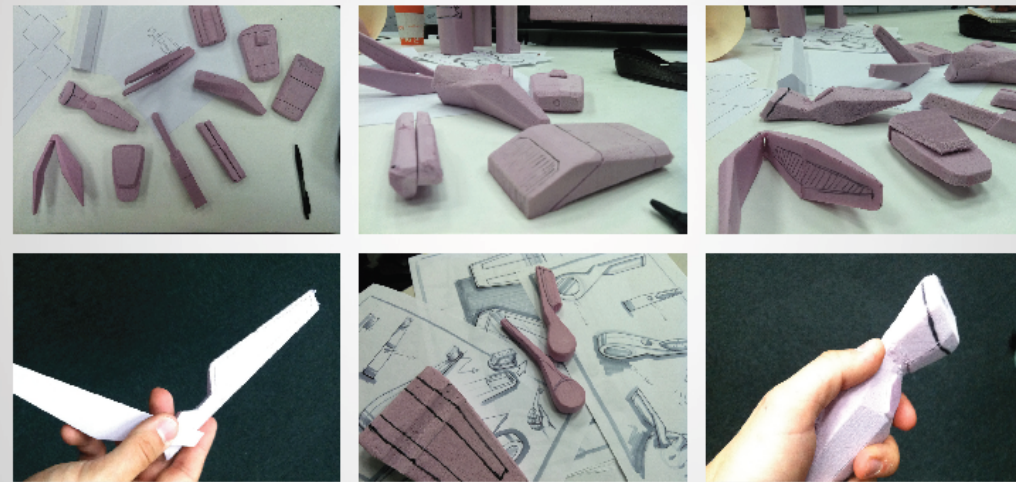

VIRILE

Project Brief

The project challenge for our group is to design and build a family of male grooming accessories based on design philosophies and design languages borrowed from the Wally Yacht company. We decided to focus on electric toothbrush, electric shavers, and a way carrying cases.

Competitive Analysis

Style Images

Ideation Sketching

Sketch Models

Final Concept

Build Process

Final Model