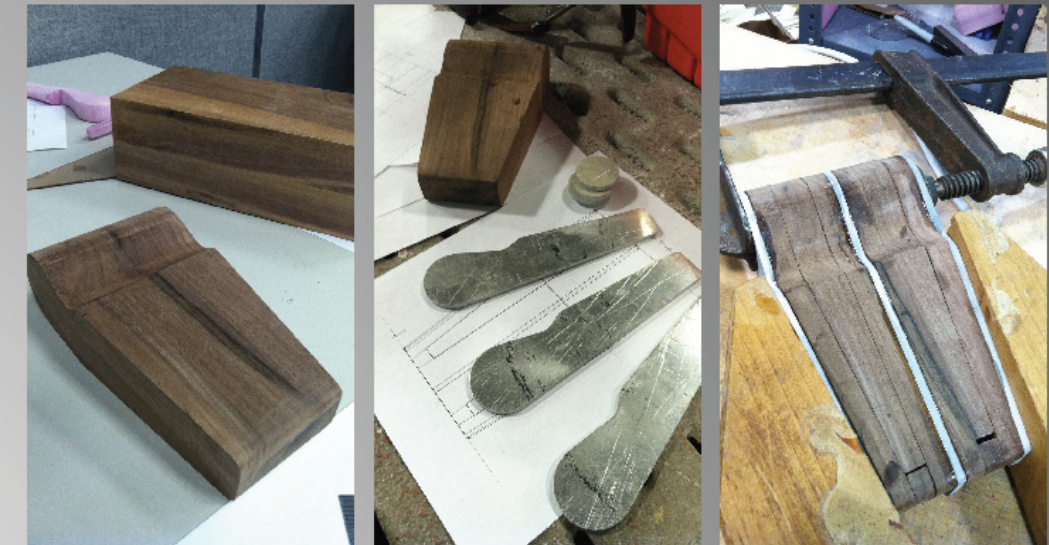

VIRILE

Project Brief

The project challenge for our group is to design and build a family of male grooming accessories based on design philosophies and design languages borrowed from the Wally Yacht company. We decided to focus on electric toothbrush, electric shavers, and a way carrying cases.

Competitive Analysis

Style Images

Ideation Sketching

Sketch Models

Final Concept

Build Process

Final Model