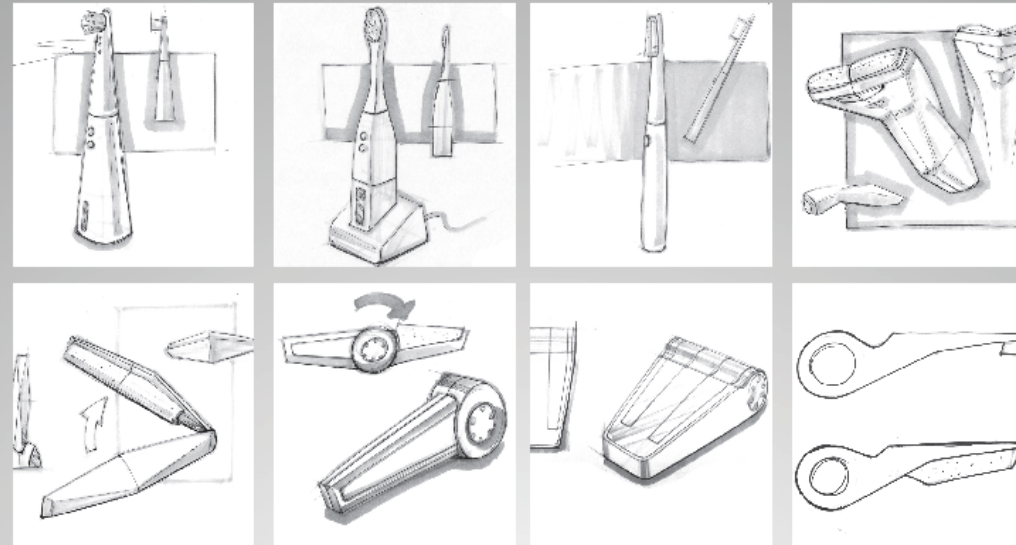

VIRILE

Project Brief

The project challenge for our group is to design and build a family of male grooming accessories based on design philosophies and design languages borrowed from the Wally Yacht company. We decided to focus on electric toothbrush, electric shavers, and a way carrying cases.

Competitive Analysis

Style Images

Ideation Sketching

Sketch Models

Final Concept

Build Process

Final Model