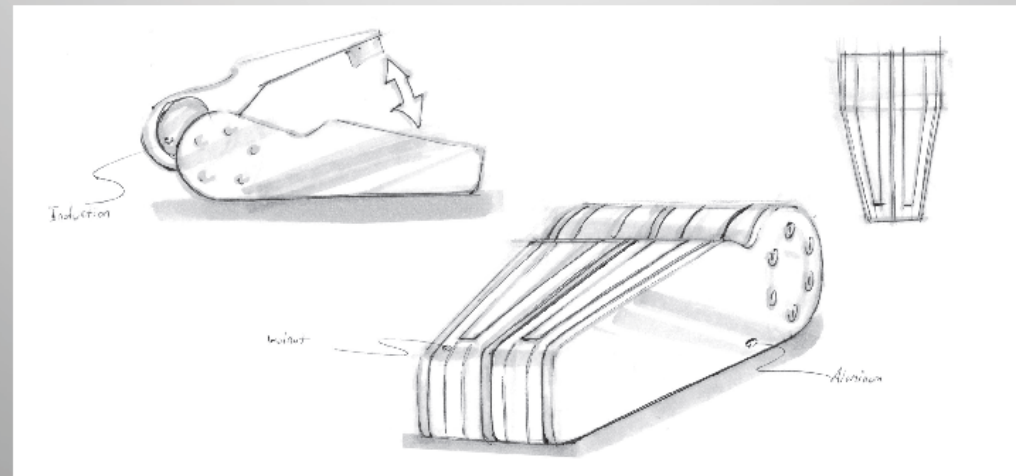

VIRILE

Project Brief

The project challenge for our group is to design and build a family of male grooming accessories based on design philosophies and design languages borrowed from the Wally Yacht company. We decided to focus on electric toothbrush, electric shavers, and a way carrying cases.

Competitive Analysis

Style Images

Ideation Sketching

Sketch Models

Final Concept

Build Process

Final Model