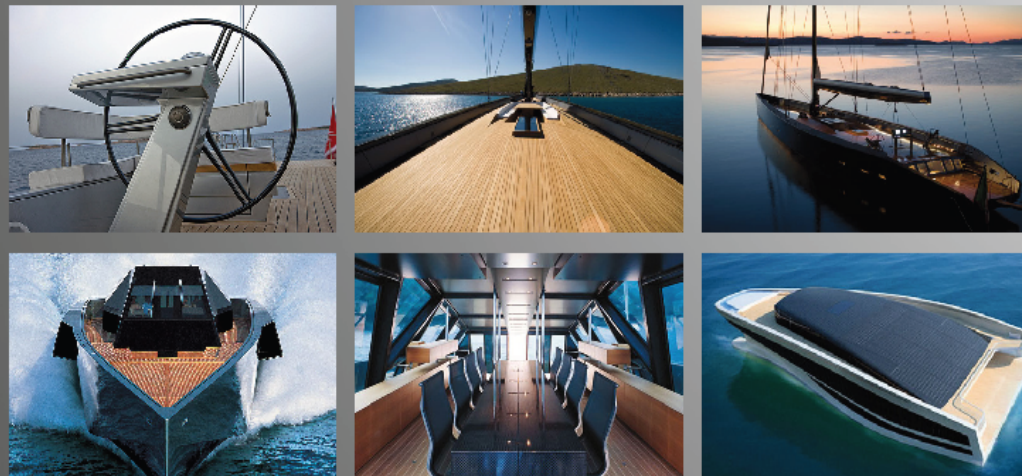

Style Images