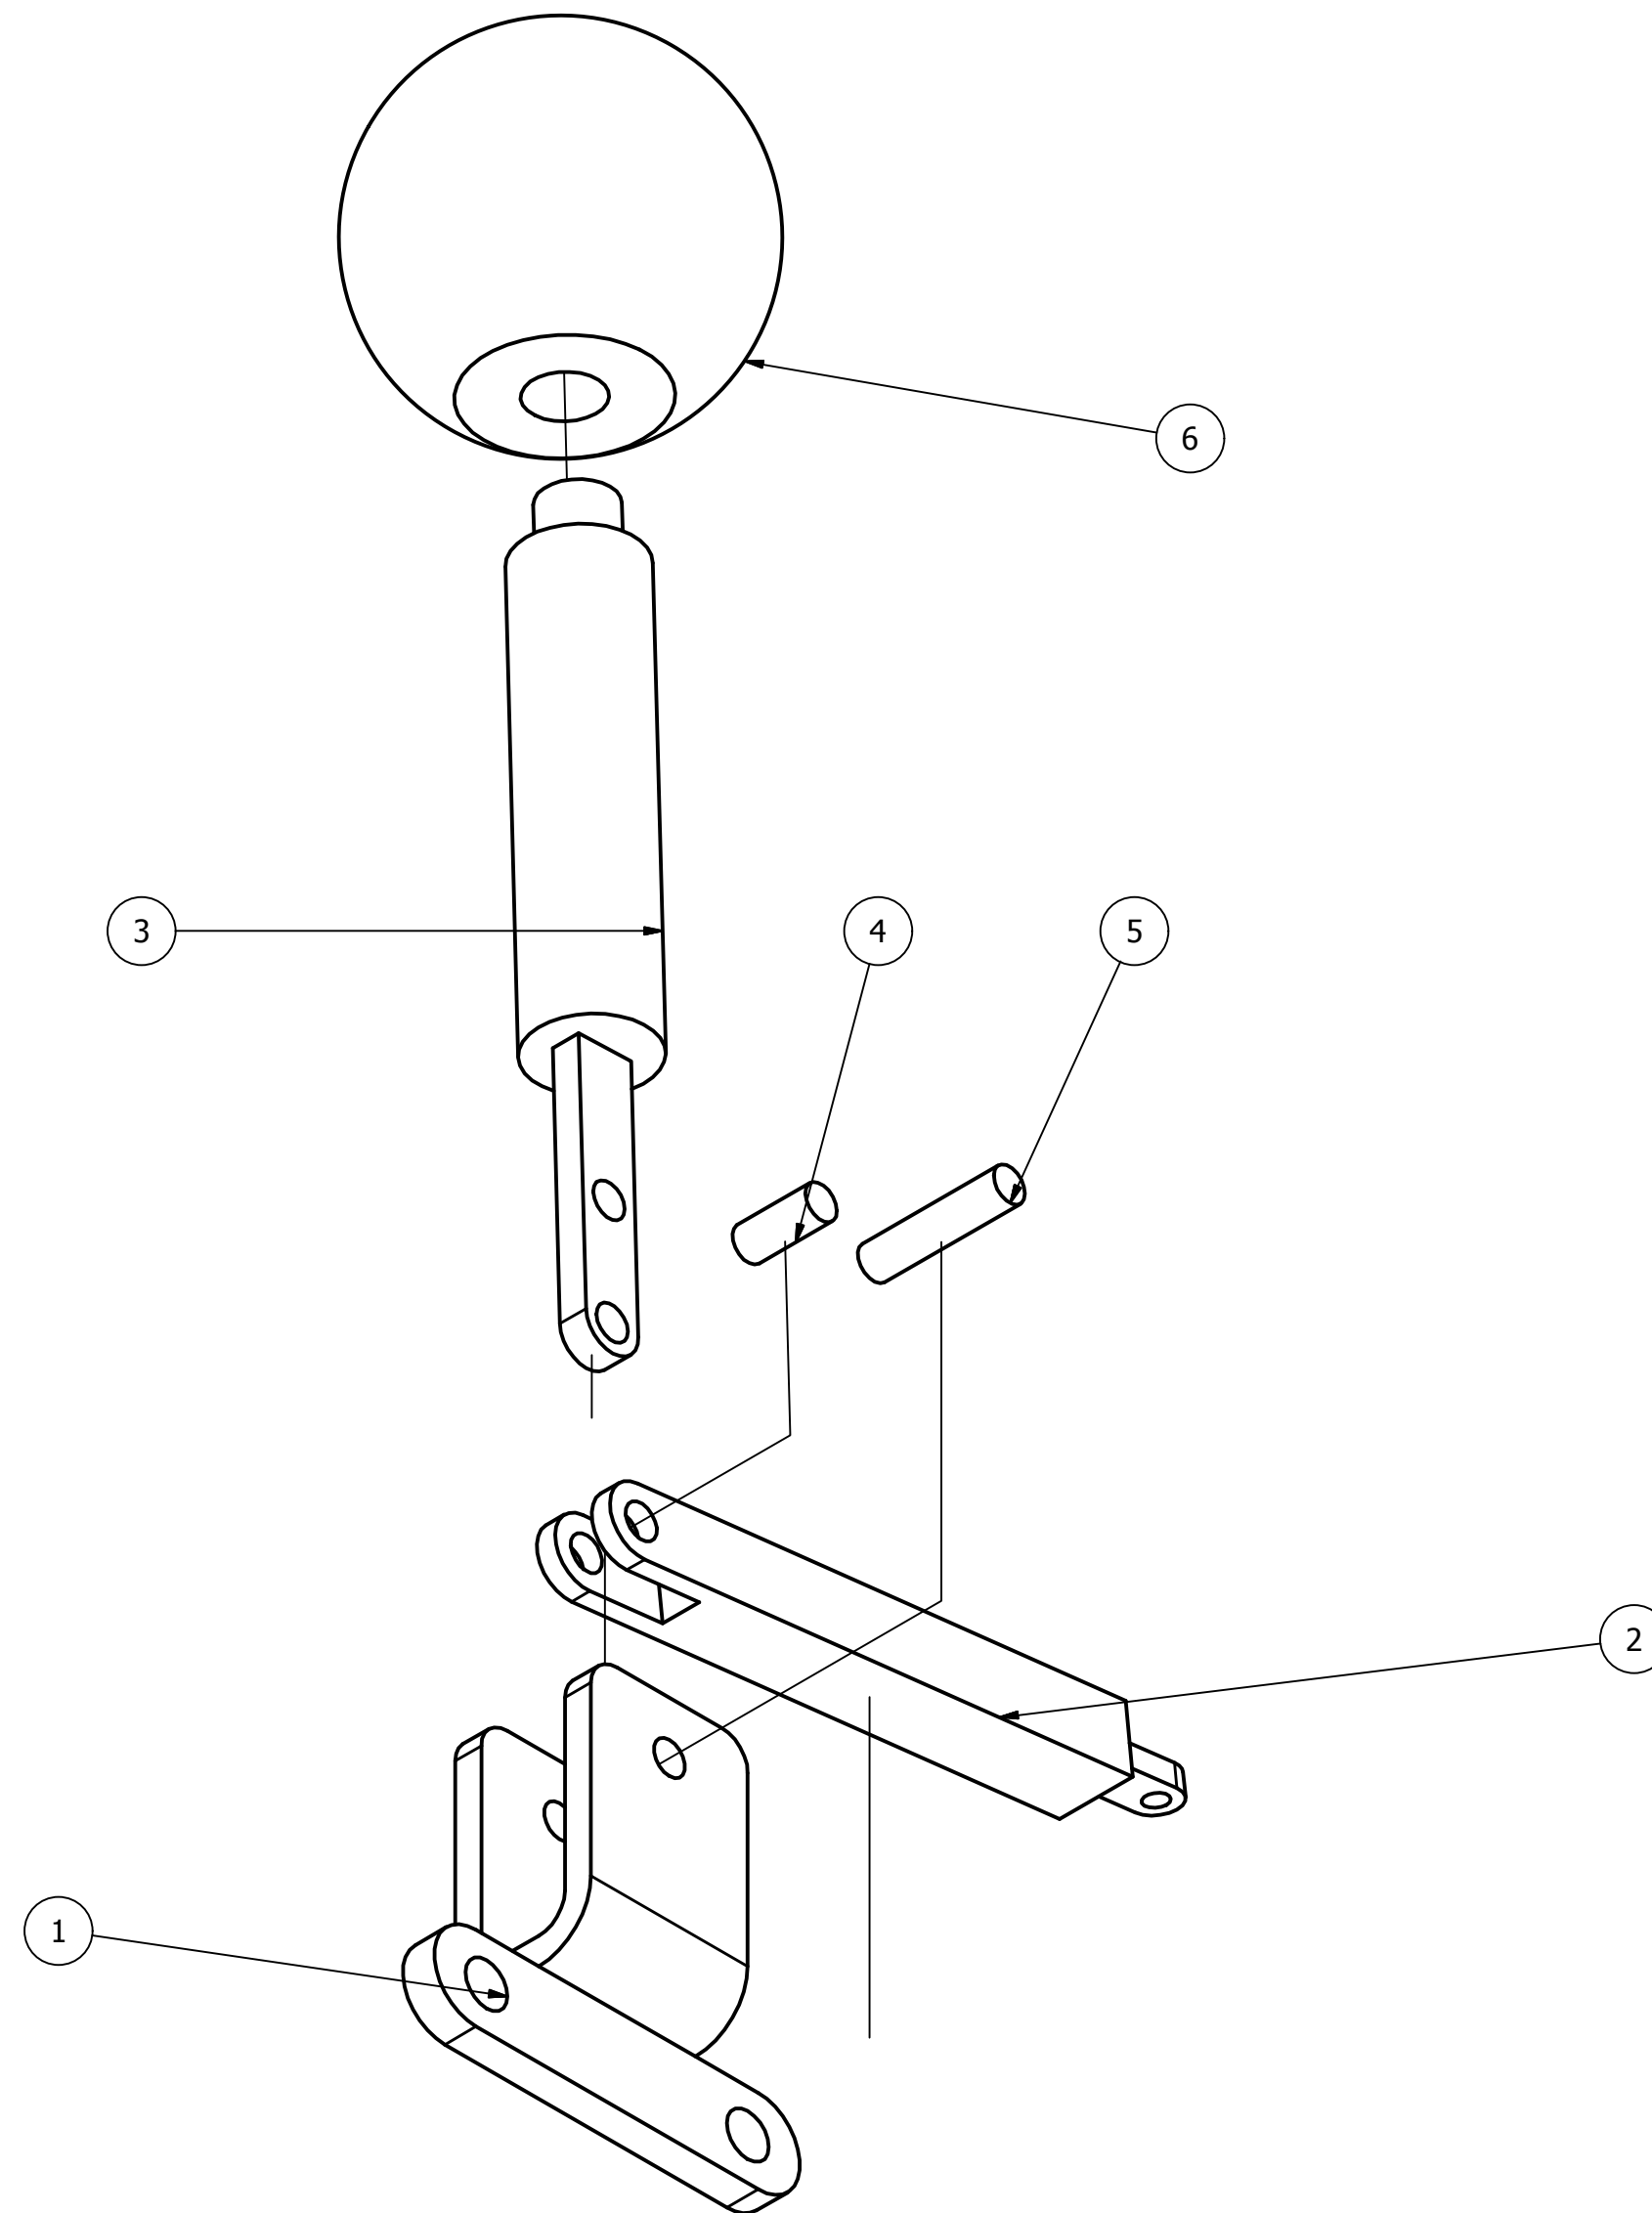

PRODUCED BY AN AUTODESK EDUCATIONAL PRODUCT

PRODUCED BY AN AUTODESK EDUCATIONAL PRODUCT

PARTS LIST			
ITEM	QTY	PART NUMBER	DESCRIPTION
1	1	BOX,PIVOT	
2	1	LINK	
3	1	POST,HANDLE	
4	1	POST 6X14	
5	1	POST 6X26	
6	1	HANDLE	

DRAWN Brandon Eichstadt		5/3/2011			
CHECKED				TITLE	
QA					
MFG					
APPROVED					
SIZE C		DWG NO		REV	
SCALE		PIVOT ASSEMBLY		SHEET 1 OF 1	