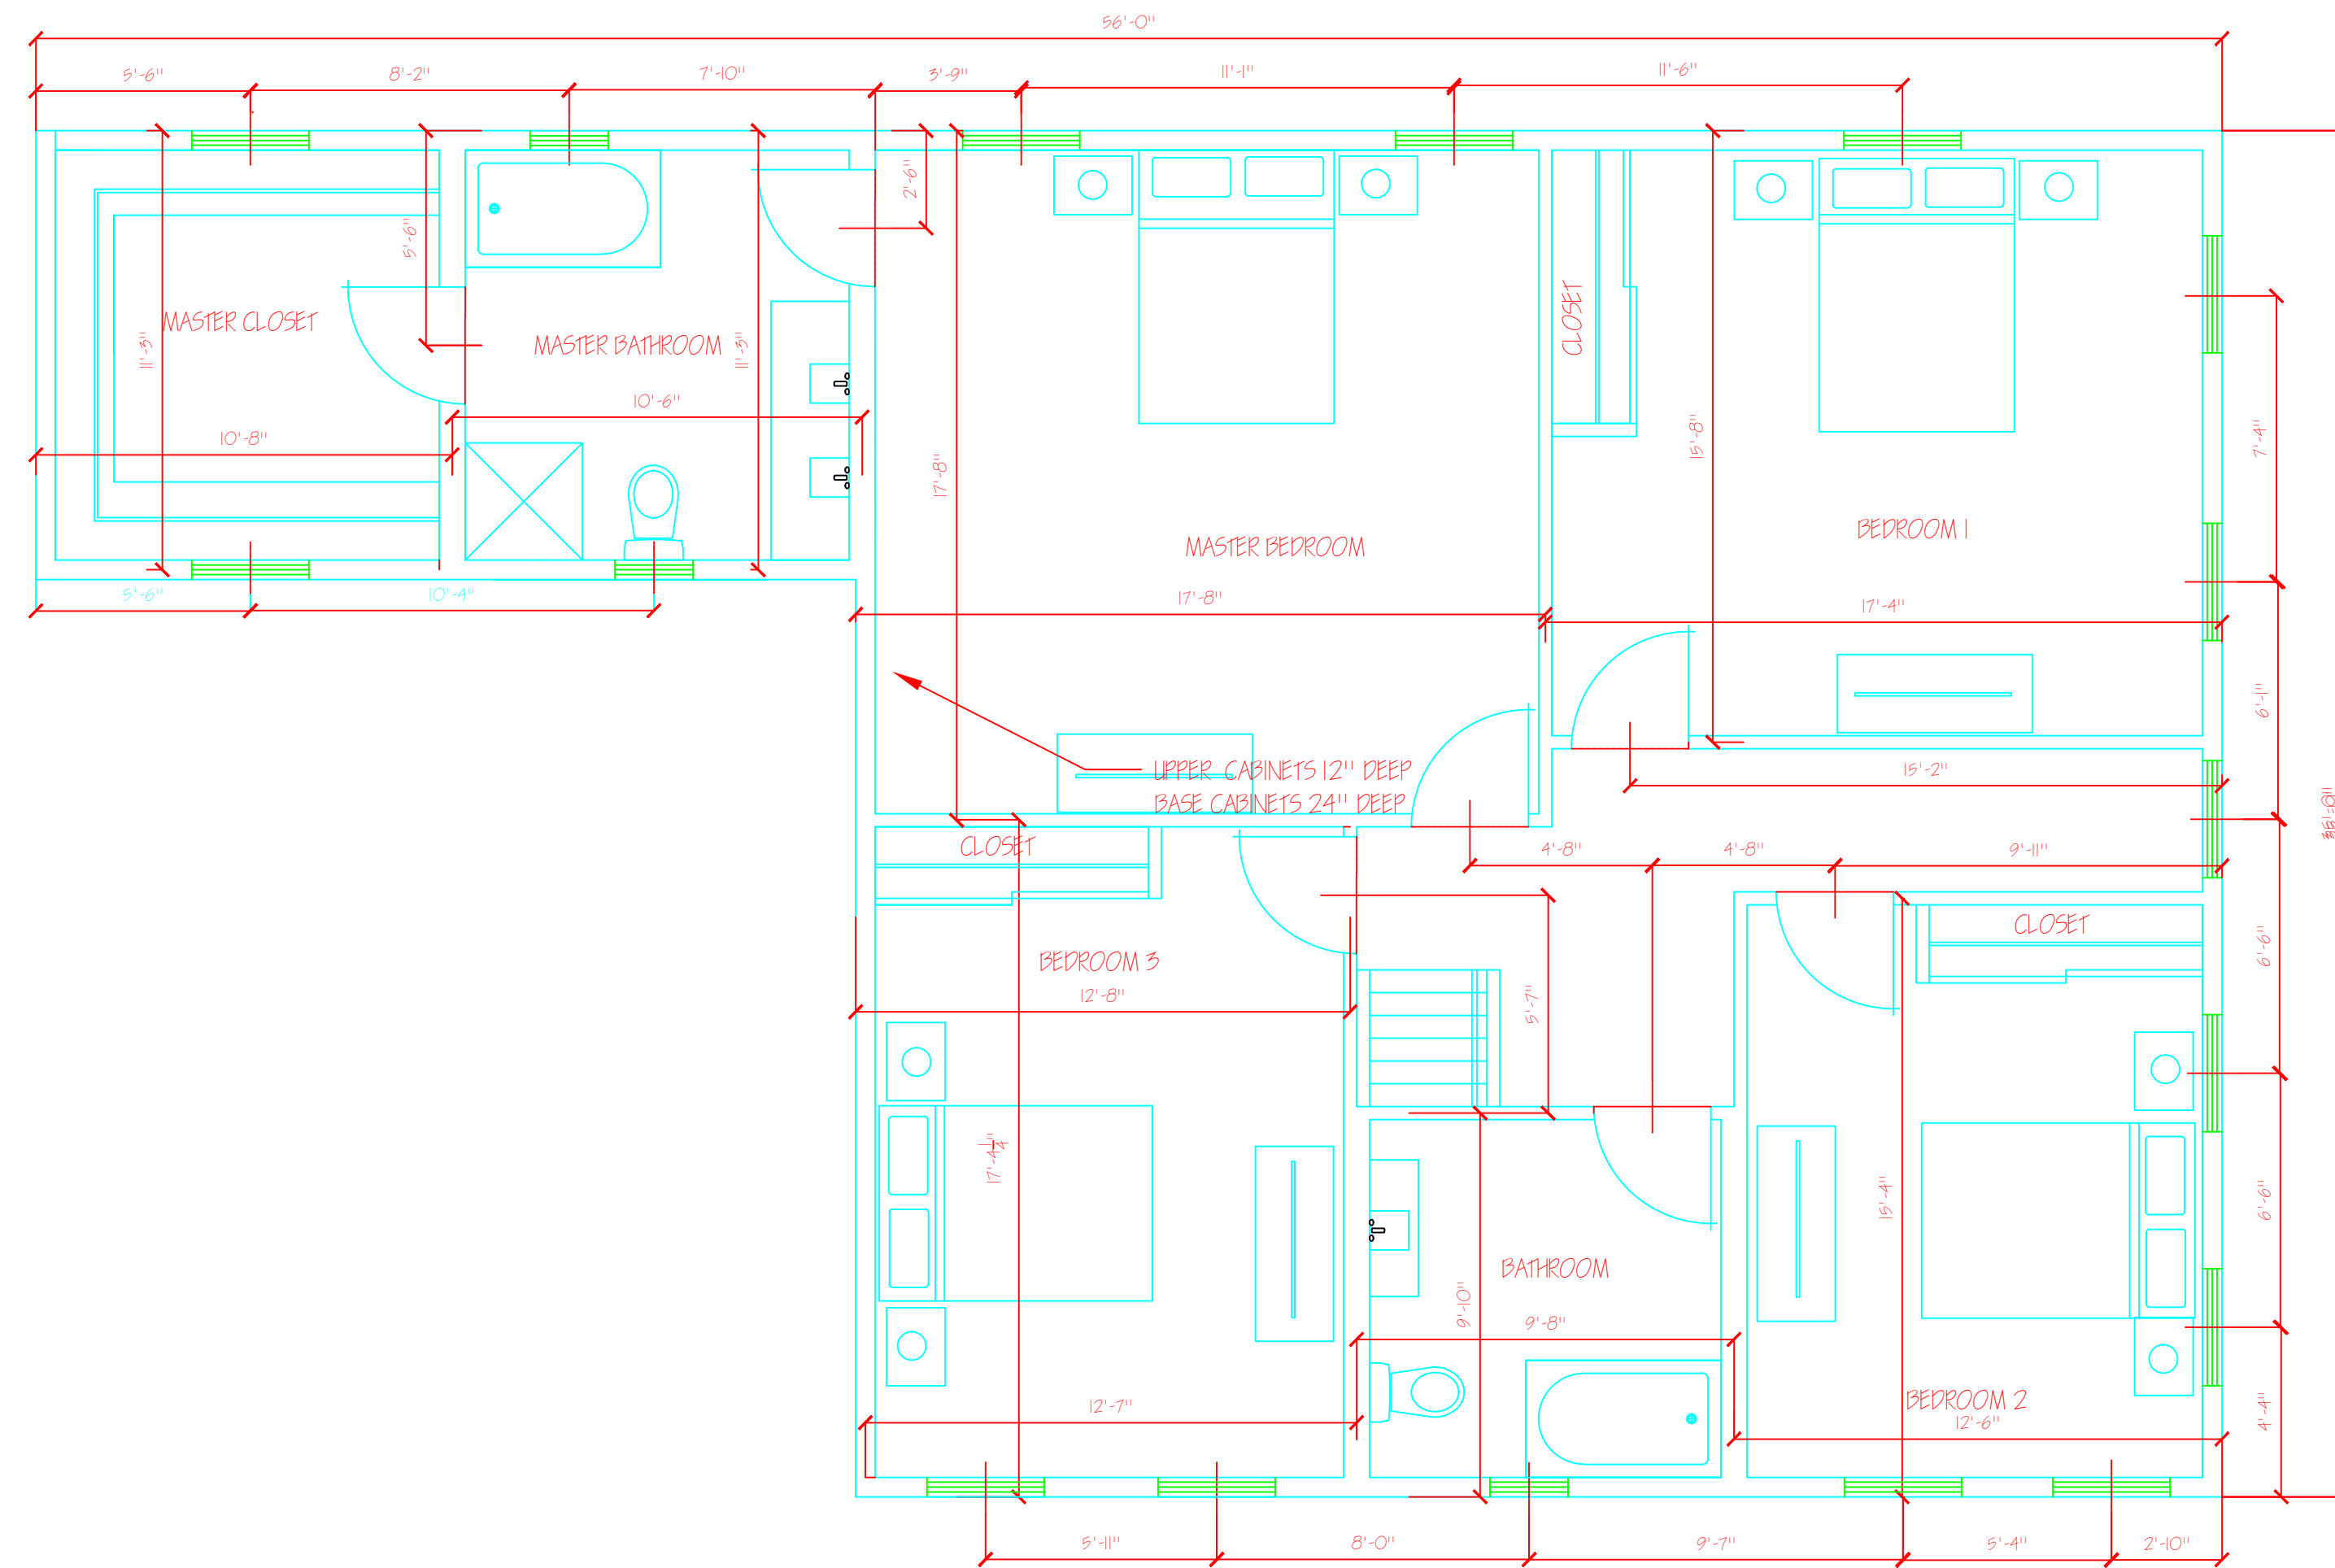

LIGHTNING DESIGN

120 N. LOCUST ST
REEDSBURG WI, 53959
608-495-1352

THIS DRAWING MAY NOT BE REPRODUCED
WITHOUT THE EXPRESSED WRITTEN
CONSENT OF LIGHTNING DESIGN

FLOOR PLAN SECOND FLOOR

1/4" = 1'-0"

HOUSE PLANS

DRAWN BY: Prandon Eichelstadt
CHECKED BY: _____
DATE: _____
PRINTED: _____

REV. NO.	REV. NAME	DESCRIPTION

PROJECT NAME
FLOORPLAN FIRST FLOOR

SCALE:
1/4" = 1'-0"

PROJECT NUMBER

A-1

OF _____