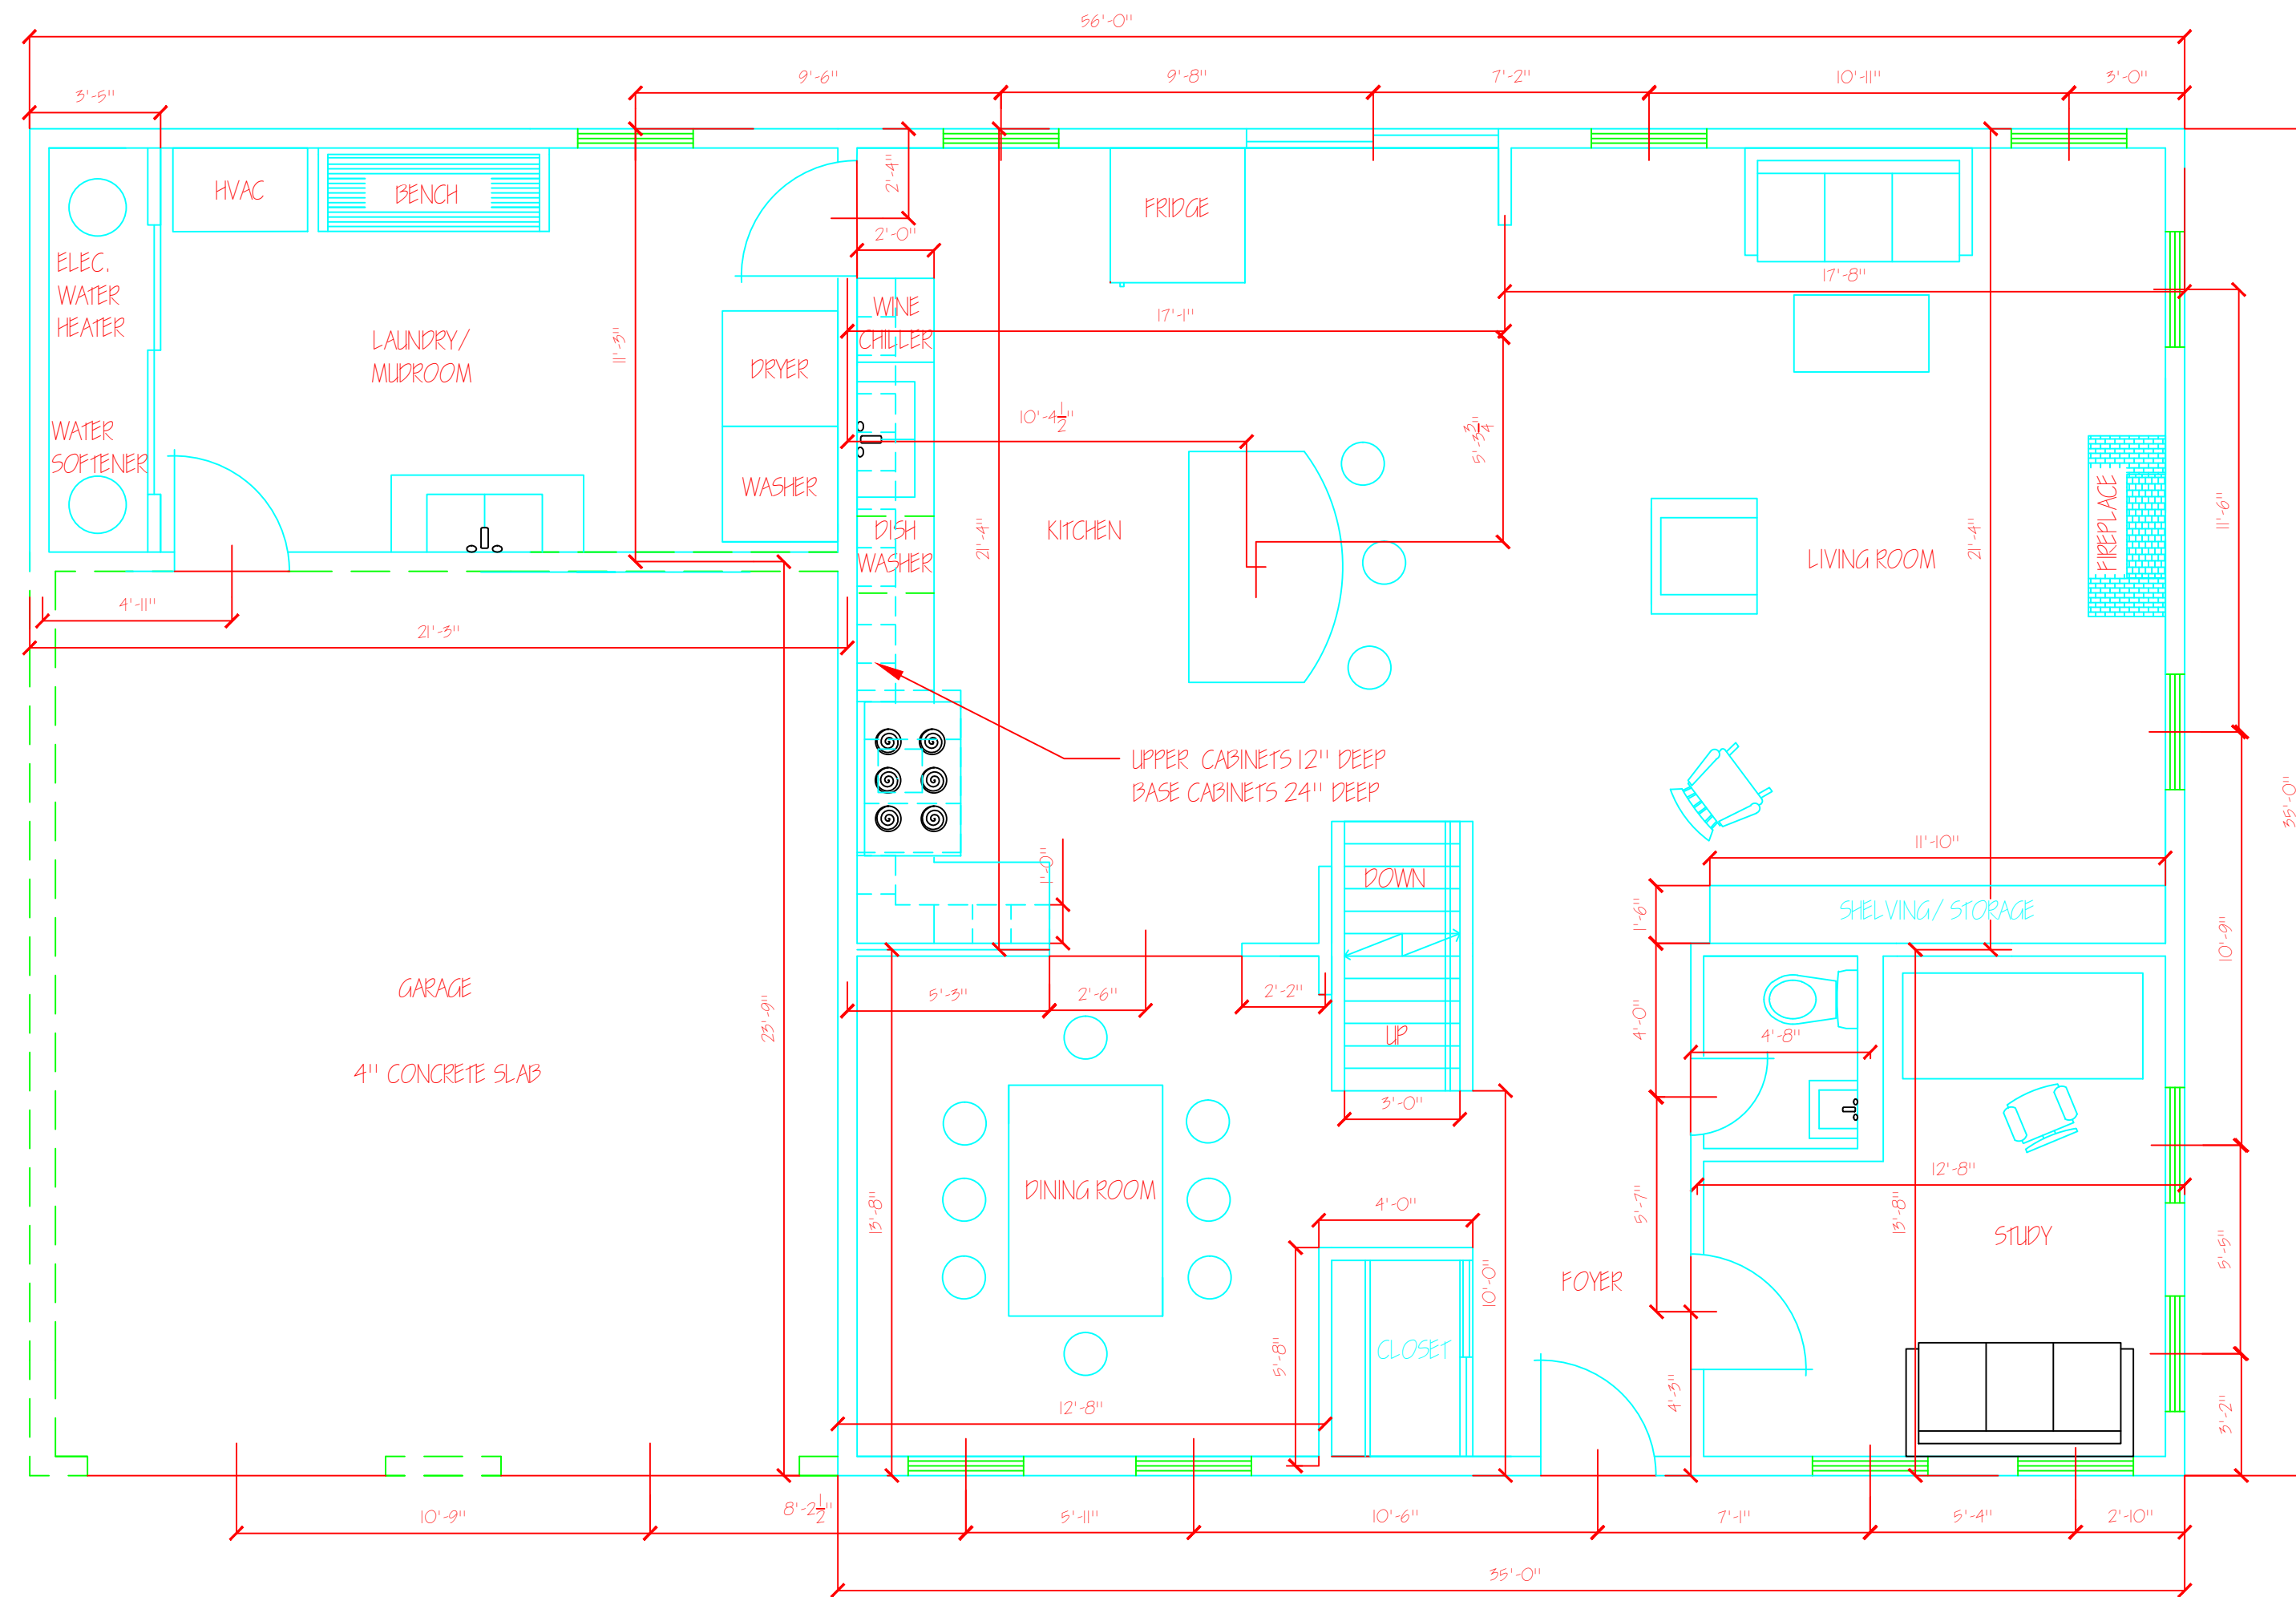

# HOUSE PLANS

DRAWN BY: Prandon Eichelstadt  
CHECKED BY: \_\_\_\_\_  
DATE: \_\_\_\_\_  
PRINTED: \_\_\_\_\_

REV. NO.	REV. NAME	DESCRIPTION

DESCRIPTION:

FLOORPLAN FIRST FLOOR

SCALE:

1/4" = 1'-0"

PROJECT NUMBER:

# A-1

OF \_\_\_\_\_

FLOOR PLAN FIRST FLOOR

1/4" = 1'-0"