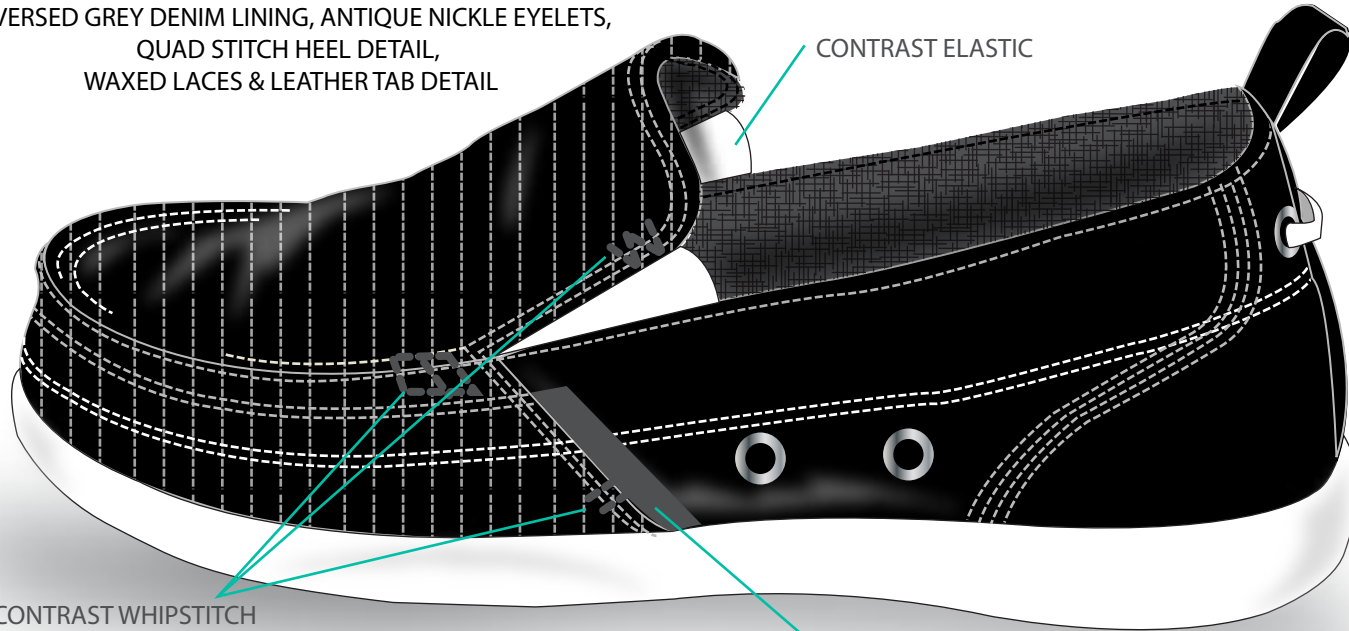

## #SS03/BLACK PINSTRIPE

6 OZ. DENIM PINSTRIPE/SOLID OUTER,  
REVERSED GREY DENIM LINING, ANTIQUE NICKLE EYELETS,  
QUAD STITCH HEEL DETAIL,  
WAXED LACES & LEATHER TAB DETAIL

CONTRAST ELASTIC

CONTRAST WHIPSTITCH

## #SS03/CHAMBRAY

6 OZ. REVERSED DENIM OUTER, CYAN PINSTRIPE LINING,  
ANTIQUÉ NICKLE EYELETS, QUAD STITCH HEEL DETAIL,  
WAXED LACES & LEATHER TAB DETAIL

CONTRAST LEATHER TAB - 1/4 in.