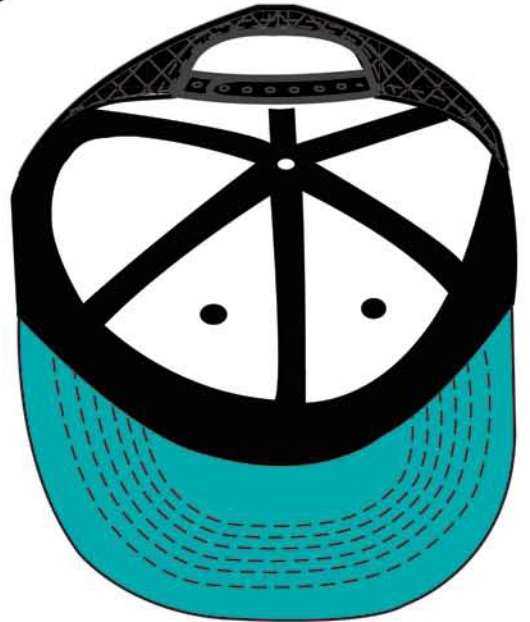

PRINTED SATIN MESH SNAPBACK

9.18.13

#USC24 - "Madre"

DESIGNED EXCLUSIVELY BY