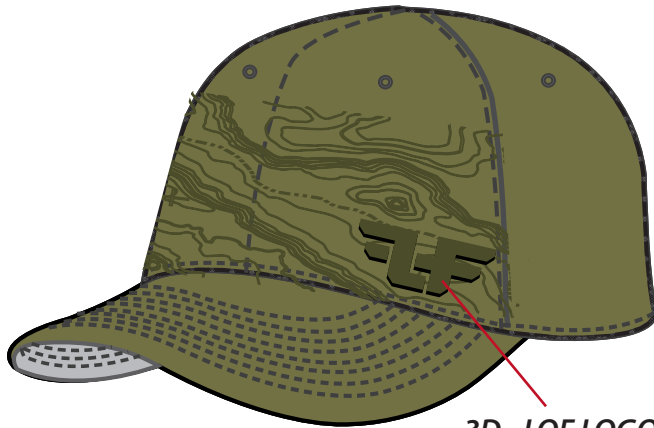

LINEOFFIRE

INSIDE WOVEN LOOP LABEL

009

3D - LOF LOGO

010

CLIENT:	LINE OF FIRE	DESIGNER:	A. QUIROZ	DEVELOPER:	
REFERENCE #:	LOFT009-10-11	PRODUCT:	LOF APPAREL		
DESCRIPTION:	MENS FLEXT FIT TWILL CAPS	COLOR:	BLACK / RED - EMBROIDERED LOGOS		