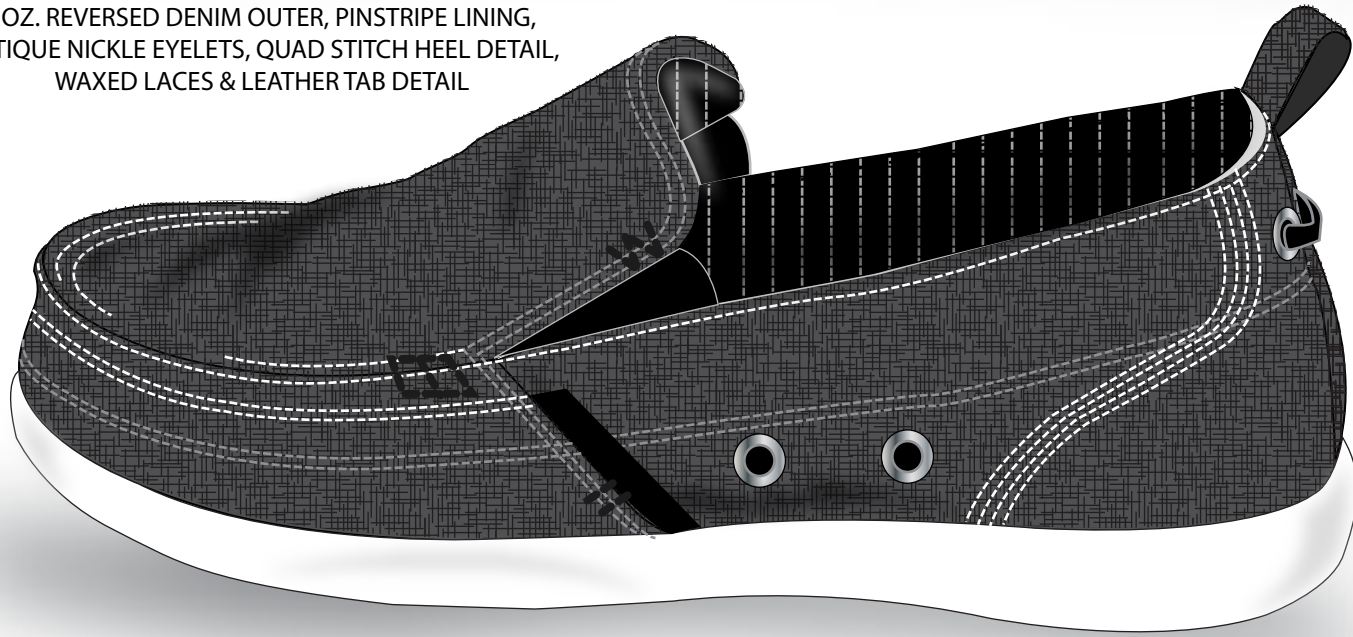

**#SS03/BROWN HERRINGBONE**

BROWN DENIM HERRINGBONE OUTER, PINSTRIPE LINING,  
ANTIQUÉ NICKLE EYELETS, QUAD STITCH HEEL DETAIL,  
WAXED LACES & LEATHER TAB DETAIL

CONTRAST ELASTIC

CONTRAST WHIPSTITCH

CONTRAST LEATHER TAB - 1/4 in.

**#SS03/GREY DENIM**

6 OZ. REVERSED DENIM OUTER, PINSTRIPE LINING,  
ANTIQUÉ NICKLE EYELETS, QUAD STITCH HEEL DETAIL,  
WAXED LACES & LEATHER TAB DETAIL

3/7/13