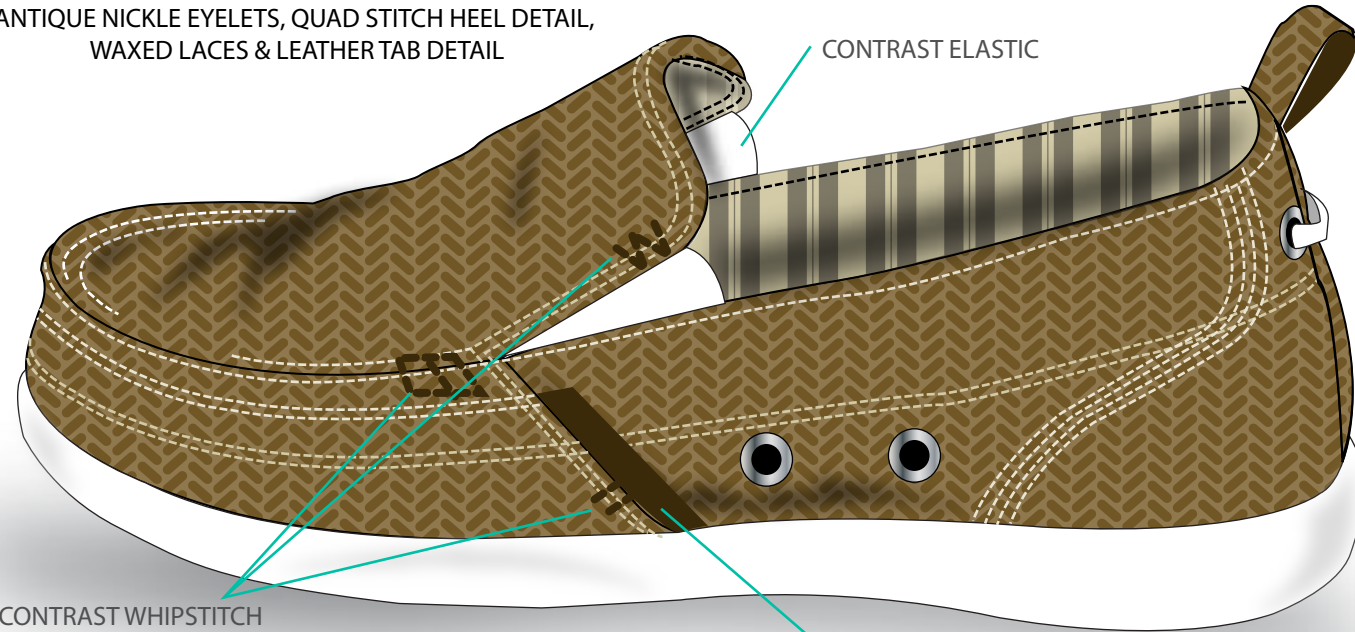

**#SS03/BROWN HERRINGBONE**

BROWN DENIM HERRINGBONE OUTER, PINSTRIPE LINING,  
ANTIQUÉ NICKLE EYELETS, QUAD STITCH HEEL DETAIL,  
WAXED LACES & LEATHER TAB DETAIL

CONTRAST ELASTIC

CONTRAST WHIPSTITCH

CONTRAST LEATHER TAB - 1/4 in.

**#SS03/GREY DENIM**

6 OZ. REVERSED DENIM OUTER, PINSTRIPE LINING,  
ANTIQUÉ NICKLE EYELETS, QUAD STITCH HEEL DETAIL,  
WAXED LACES & LEATHER TAB DETAIL

3/7/13