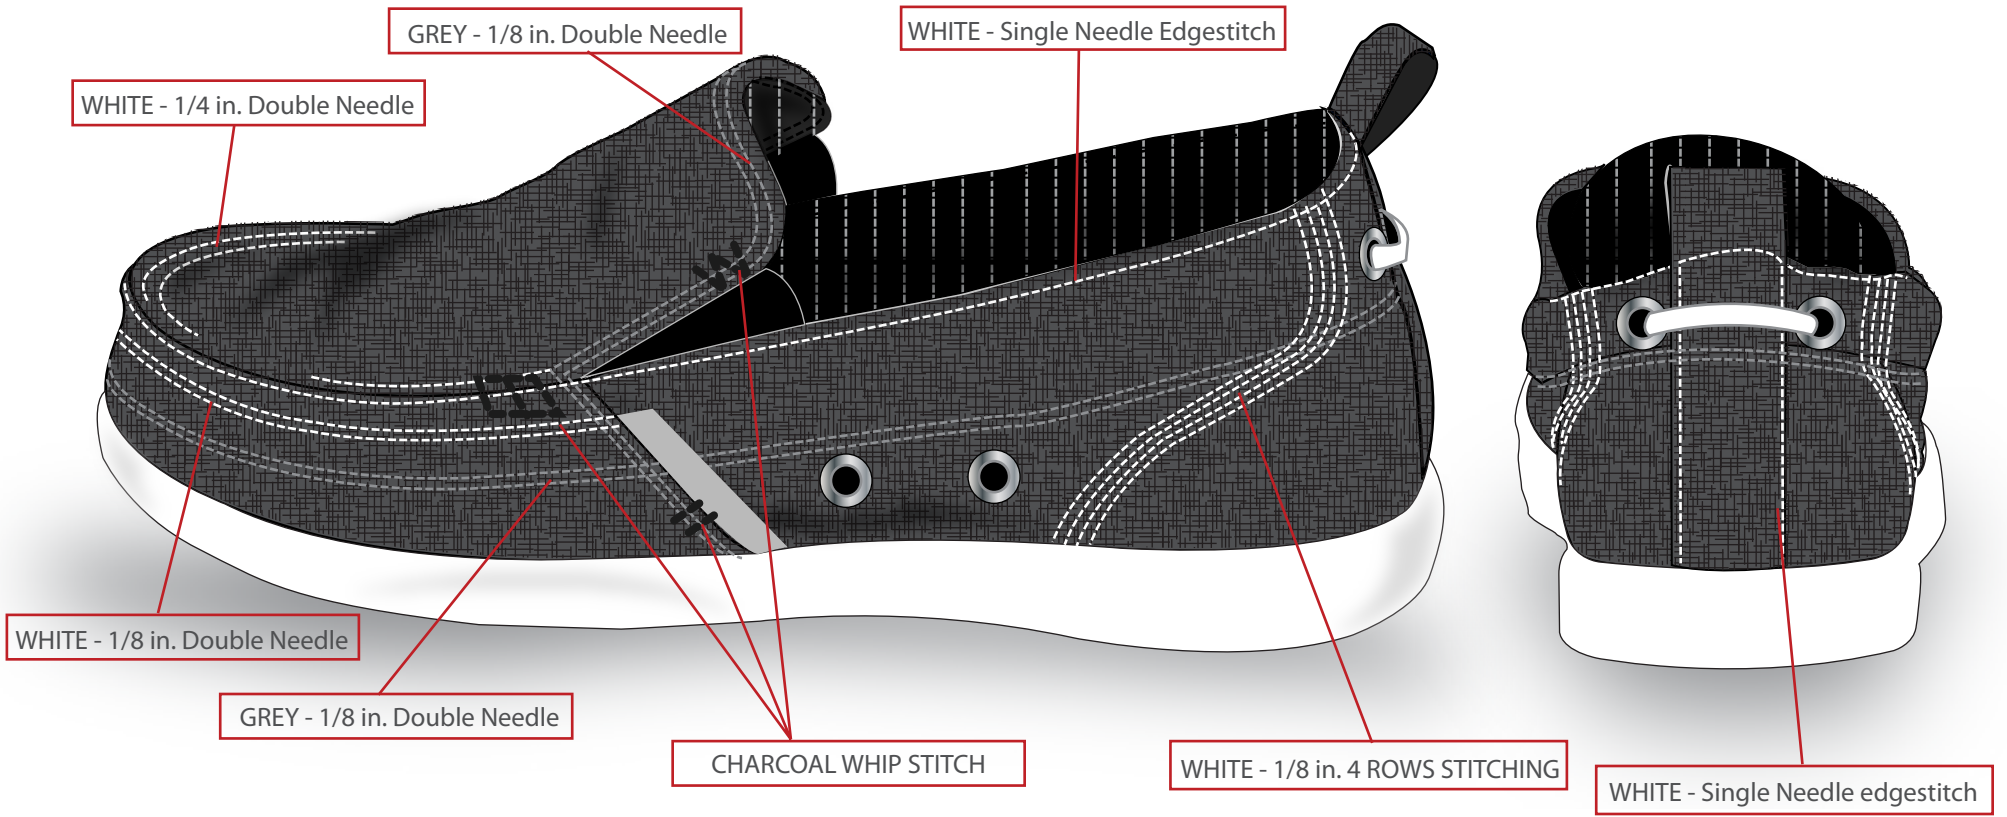

## LEFT SHOE - OUTSIDE VIEW

## BACK VIEW

## STITCHING CALL OUTS

GREY  
PANTONE# Cool Grey 5U

WHITE

CHARCOAL WHIPSTITCH  
PANTONE# Cool Grey 11U

## FOOTBED /SOCK LOGO

Black print on White FOOTBED

BLACK

**BKE**

*LOGO SIZE*  
*1.75 X 1 in.*

**BKE**