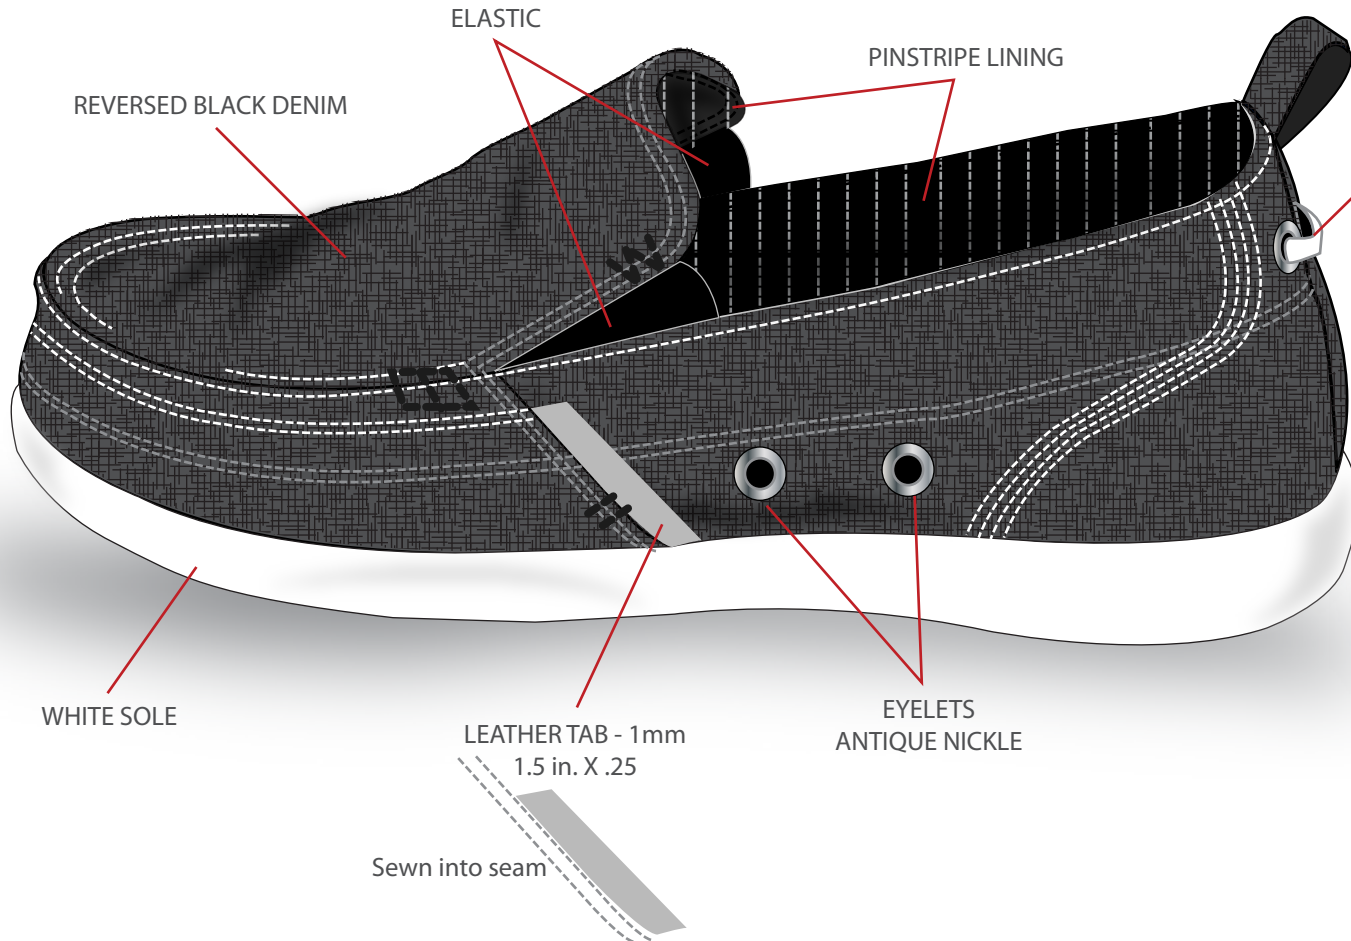

# MENS SLIP ON SHOE

FACTORY STYLE# SD8144  
CUSTOMER STYLE# SS03

## MATERIAL LIST

OUTER BODY  
6 OZ. REVERSED  
**BLACK SLUB-STRETCH DENIM**

INSIDE LINING  
BLACK-WHITE PINSTRIPE DENIM

ELASTIC TRIM  
BLACK

LEATHER TRIM  
PANTONE COOL GREY 6U

SHOE LACES - FLAT  
WHITE - WAXED COTTON

## LEFT SHOE - OUTSIDE VIEW