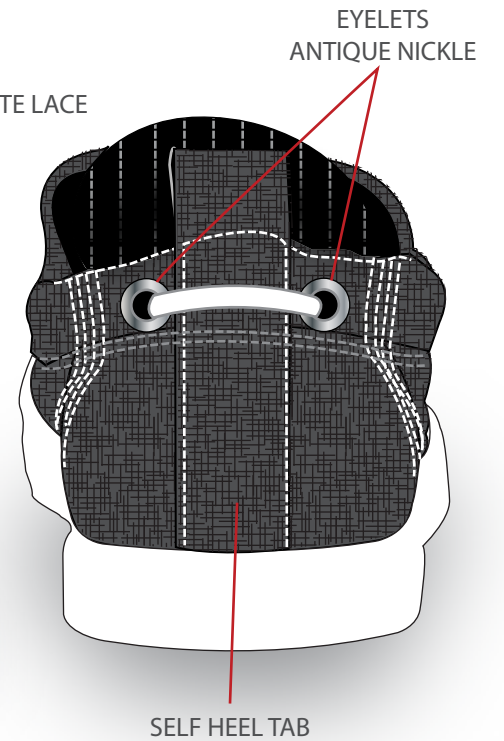

## MATERIAL LIST

OUTER BODY  
6 OZ. REVERSED  
**BLACK SLUB-STRETCH DENIM**

INSIDE LINING  
BLACK-WHITE PINSTRIPE DENIM

ELASTIC TRIM  
BLACK

LEATHER TRIM  
PANTONE COOL GREY 6U

SHOE LACES - FLAT  
WHITE - WAXED COTTON

## LEFT SHOE - OUTSIDE VIEW

## BACK VIEW