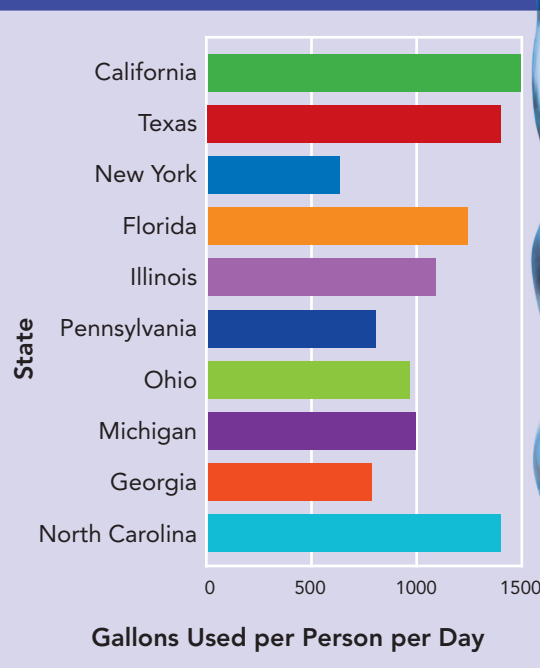

LESSON

1

Water on Earth

- Why Is Water Important?
- Where Is Water Found?
- What Is the Water Cycle?

my planet DiARY

How Much Water Do You Use?

You take a shower. You brush your teeth. You take a big drink after soccer practice. All day long, you need water! How much water do you use in a day? How much do you think your whole state uses? The graph shows the water used per person in the ten states of the United States with the largest populations. The data include the water used for all purposes, including farming, industry, and electric power.

SCIENCE STATS

Water Use per Person per Day

Study the graph. Then answer the questions below.

1. In which state is the water use per person greatest? In which state is it least?

*Greatest: California;
least: New York*

2. What do you think might explain the difference in water use between states?

Sample: States that have more farms use more water.

PLANET DIARY Go to Planet Diary to learn more about fresh water on Earth.