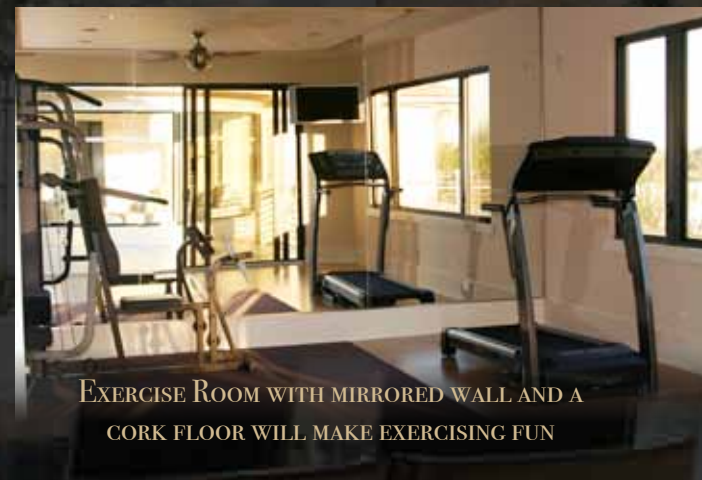

Keene's Pointe Amenities Include:

24 HOUR GUARD GATED SECURITY
CLUBHOUSE
TENNIS COURTS
OLYMPIC SIZE SWIMMING POOL
PLAYGROUNDS THROUGHOUT THE COMMUNITY
FITNESS ROOM
BOAT RAMPS
BOAT DOCKS
ELEGANT RESTAURANT
BAR AND GRILL

WATCH DISNEY WORLD FIREWORKS FROM THE SECOND STORY BALCONY AND END YOUR NIGHT WITH A SMILE!

STATE OF THE ART CONTEMPORARY KITCHEN

CUSTOM, FULLY EQUIPPED SUMMER KITCHEN

FAMILY ROOM HAS DISAPPEARING 10 FOOT GLASS DOORS, A SIX FOOT LONG GAS AND GLASS FIREPLACE IS BUILT INTO A MAGNIFICENT FLOOR TO CEILING STONE WALL

EXERCISE ROOM WITH MIRRORED WALL AND A CORK FLOOR WILL MAKE EXERCISING FUN

SALT WATER POOL AND SPA PLUS A 'FLOATING' DECK WITH MAGNIFICENT WATERFALL

DINING ROOM BOASTS A PRIVATE BAR WITH 2 BEVERAGE REFRIGERATORS, AN ICE MACHINE, AND AN ELECTRIC FAUCET THAT SPEWS 'COLORED' WATER

ALL BEDROOMS, THE FAMILY ROOM, EXERCISE ROOM, AND SECOND FLOOR OFFICE ARE WIRED FOR FLAT SCREEN TELEVISIONS.

MOVIE THEATRE WITH BEVERAGE BAR IS TUCKED AWAY ON THE 2ND FLOOR