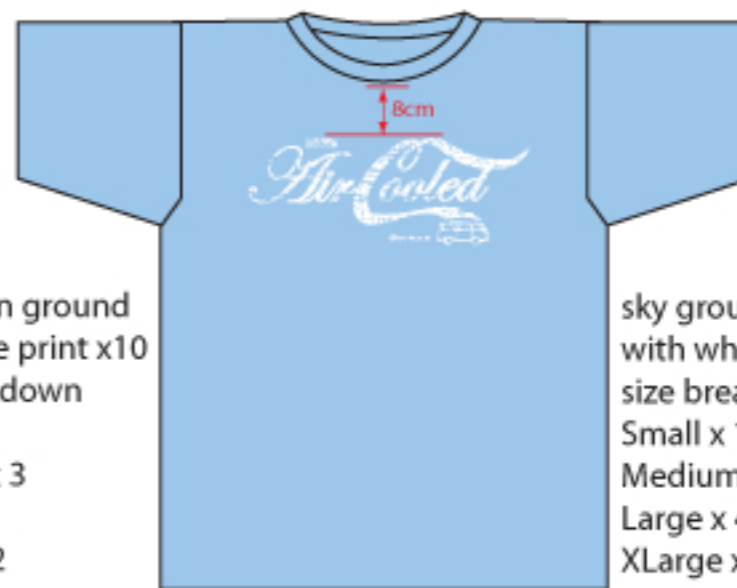

STYLE : 68C 001 100% AIRCOOLED TEE -COLOURWAYS

navy ground
with white print x10
size breakdown
Small x 1
Medium x 3
Large x 4
XLarge x 2

kelly green ground
with white print x10
size breakdown
Small x 1
Medium x 3
Large x 4
XLarge x 2

PLACEMENT CENTRED
8CM DOWN FROM NECK SEAM
TO TOP OF PRINT

sky ground
with white print x10
size breakdown
Small x 1
Medium x 3
Large x 4
XLarge x 2

fuchsia ground
with white print x10
size breakdown
XSmall x 1
Small x 3
Medium x 4
Large x 2

PLACEMENT CENTRED
8CM DOWN FROM NECK SEAM
TO TOP OF PRINT

light pink ground
with white print x10
size breakdown
XSmall x 1
Small x 3
Medium x 4
Large x 2

PRINT COLOURS

WHITE

Please refer to pantone book cads are only a representation of colour