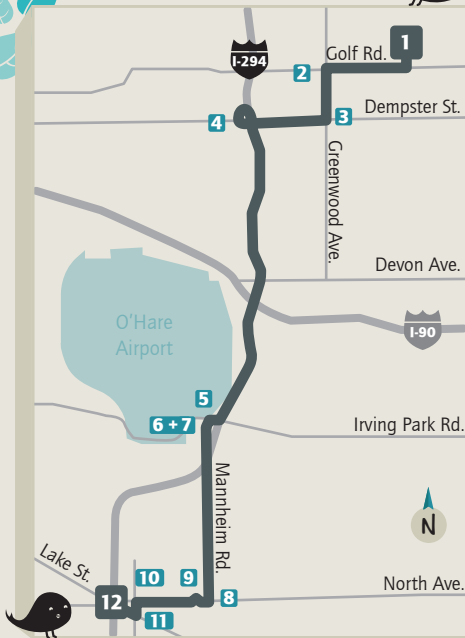

the party continues!

Continue the celebration with us!
Starts with 6:00pm cocktail

Midwest Conference Center
401 West Lake Street
Northlake, Illinois 60164

1. Turn **R** onto Golf Rd.
2. Turn **L** on N. Greenwood Ave.
3. Turn **R** on Dempster St.
4. Take ramp onto I-294 S (Tollway)
5. Take Irving Park Rd. exit
6. Turn **L** on Mannheim Rd. (US-12)
7. Bear **R** to follow US-12
8. Turn **R** on IL-64
9. Bear **R** on E. North Ave (IL-64 W)
10. Turn **L** on N. Railroad Ave.
11. Turn **R** on W. Lake St.
12. Midwest Conference Center is on the **L**